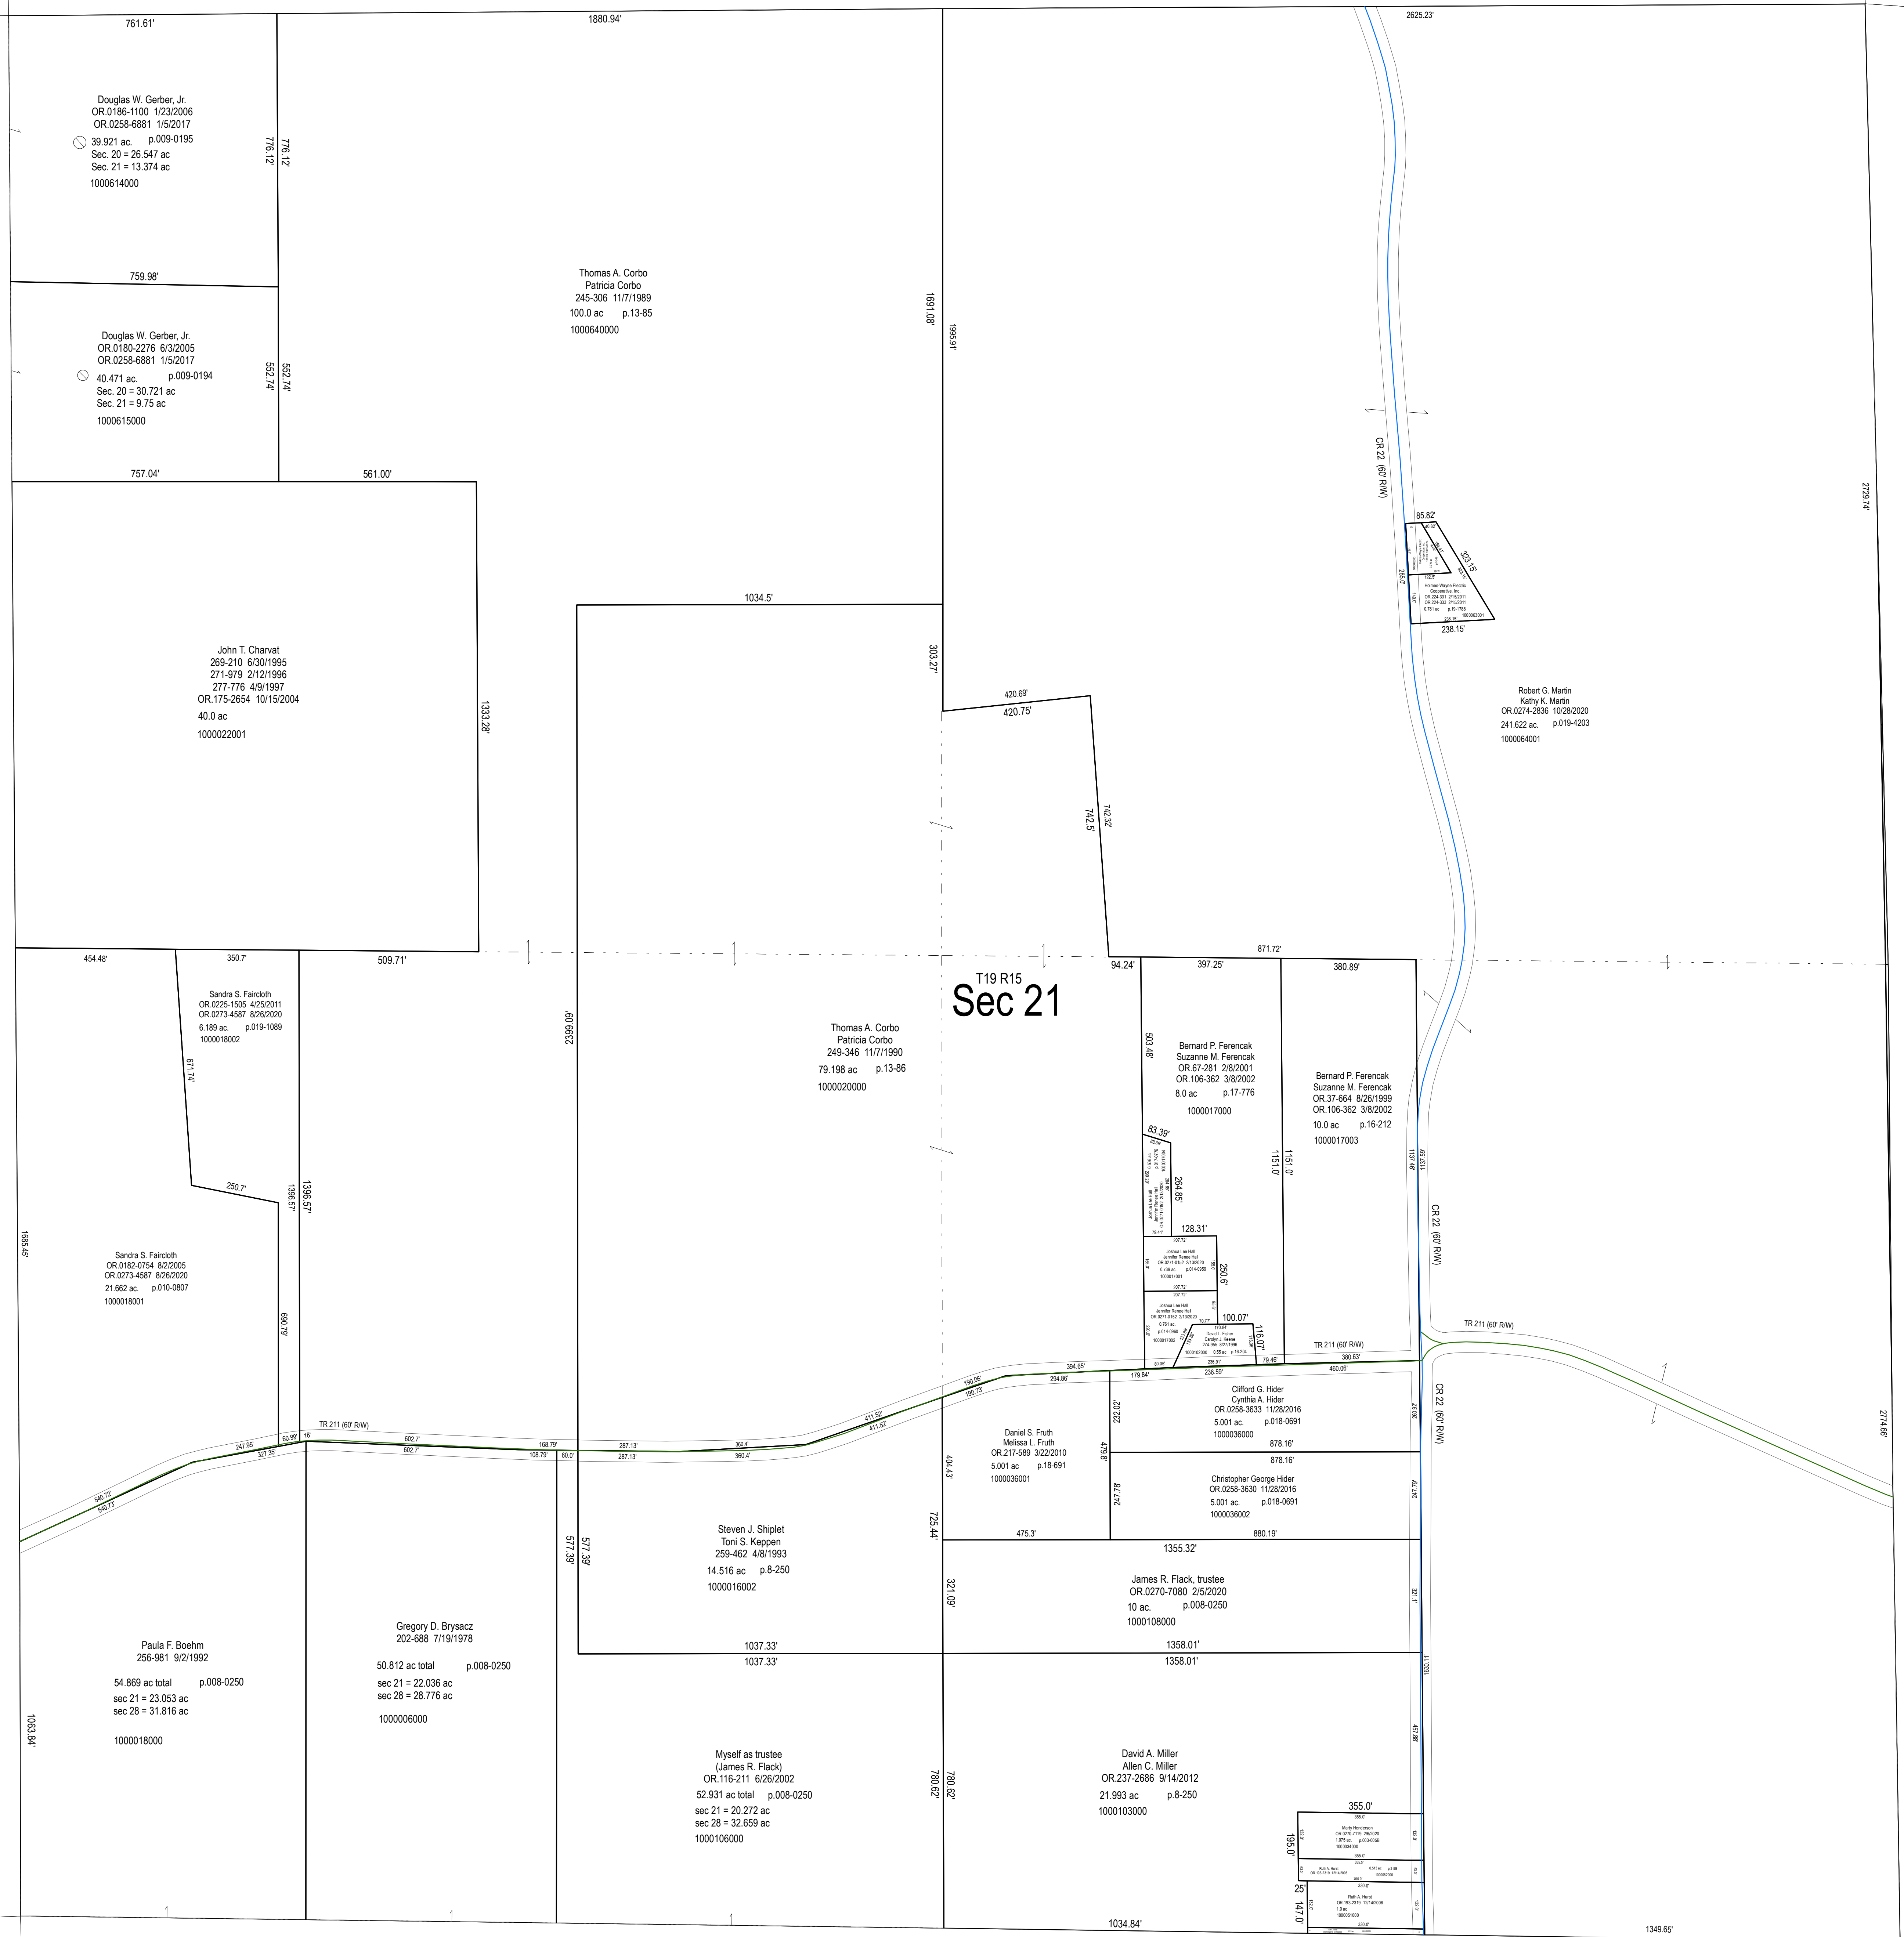

W-06

W-11

W-16

KX-28

KX-32

KX-27

KX-29

KX-31

S.F.T.
new survey required
for next transfer

Last Revision: 1/4/2021

**Sec. 21, T-19, R-15
Knox Twp.
Holmes County, Ohio**

KX-30