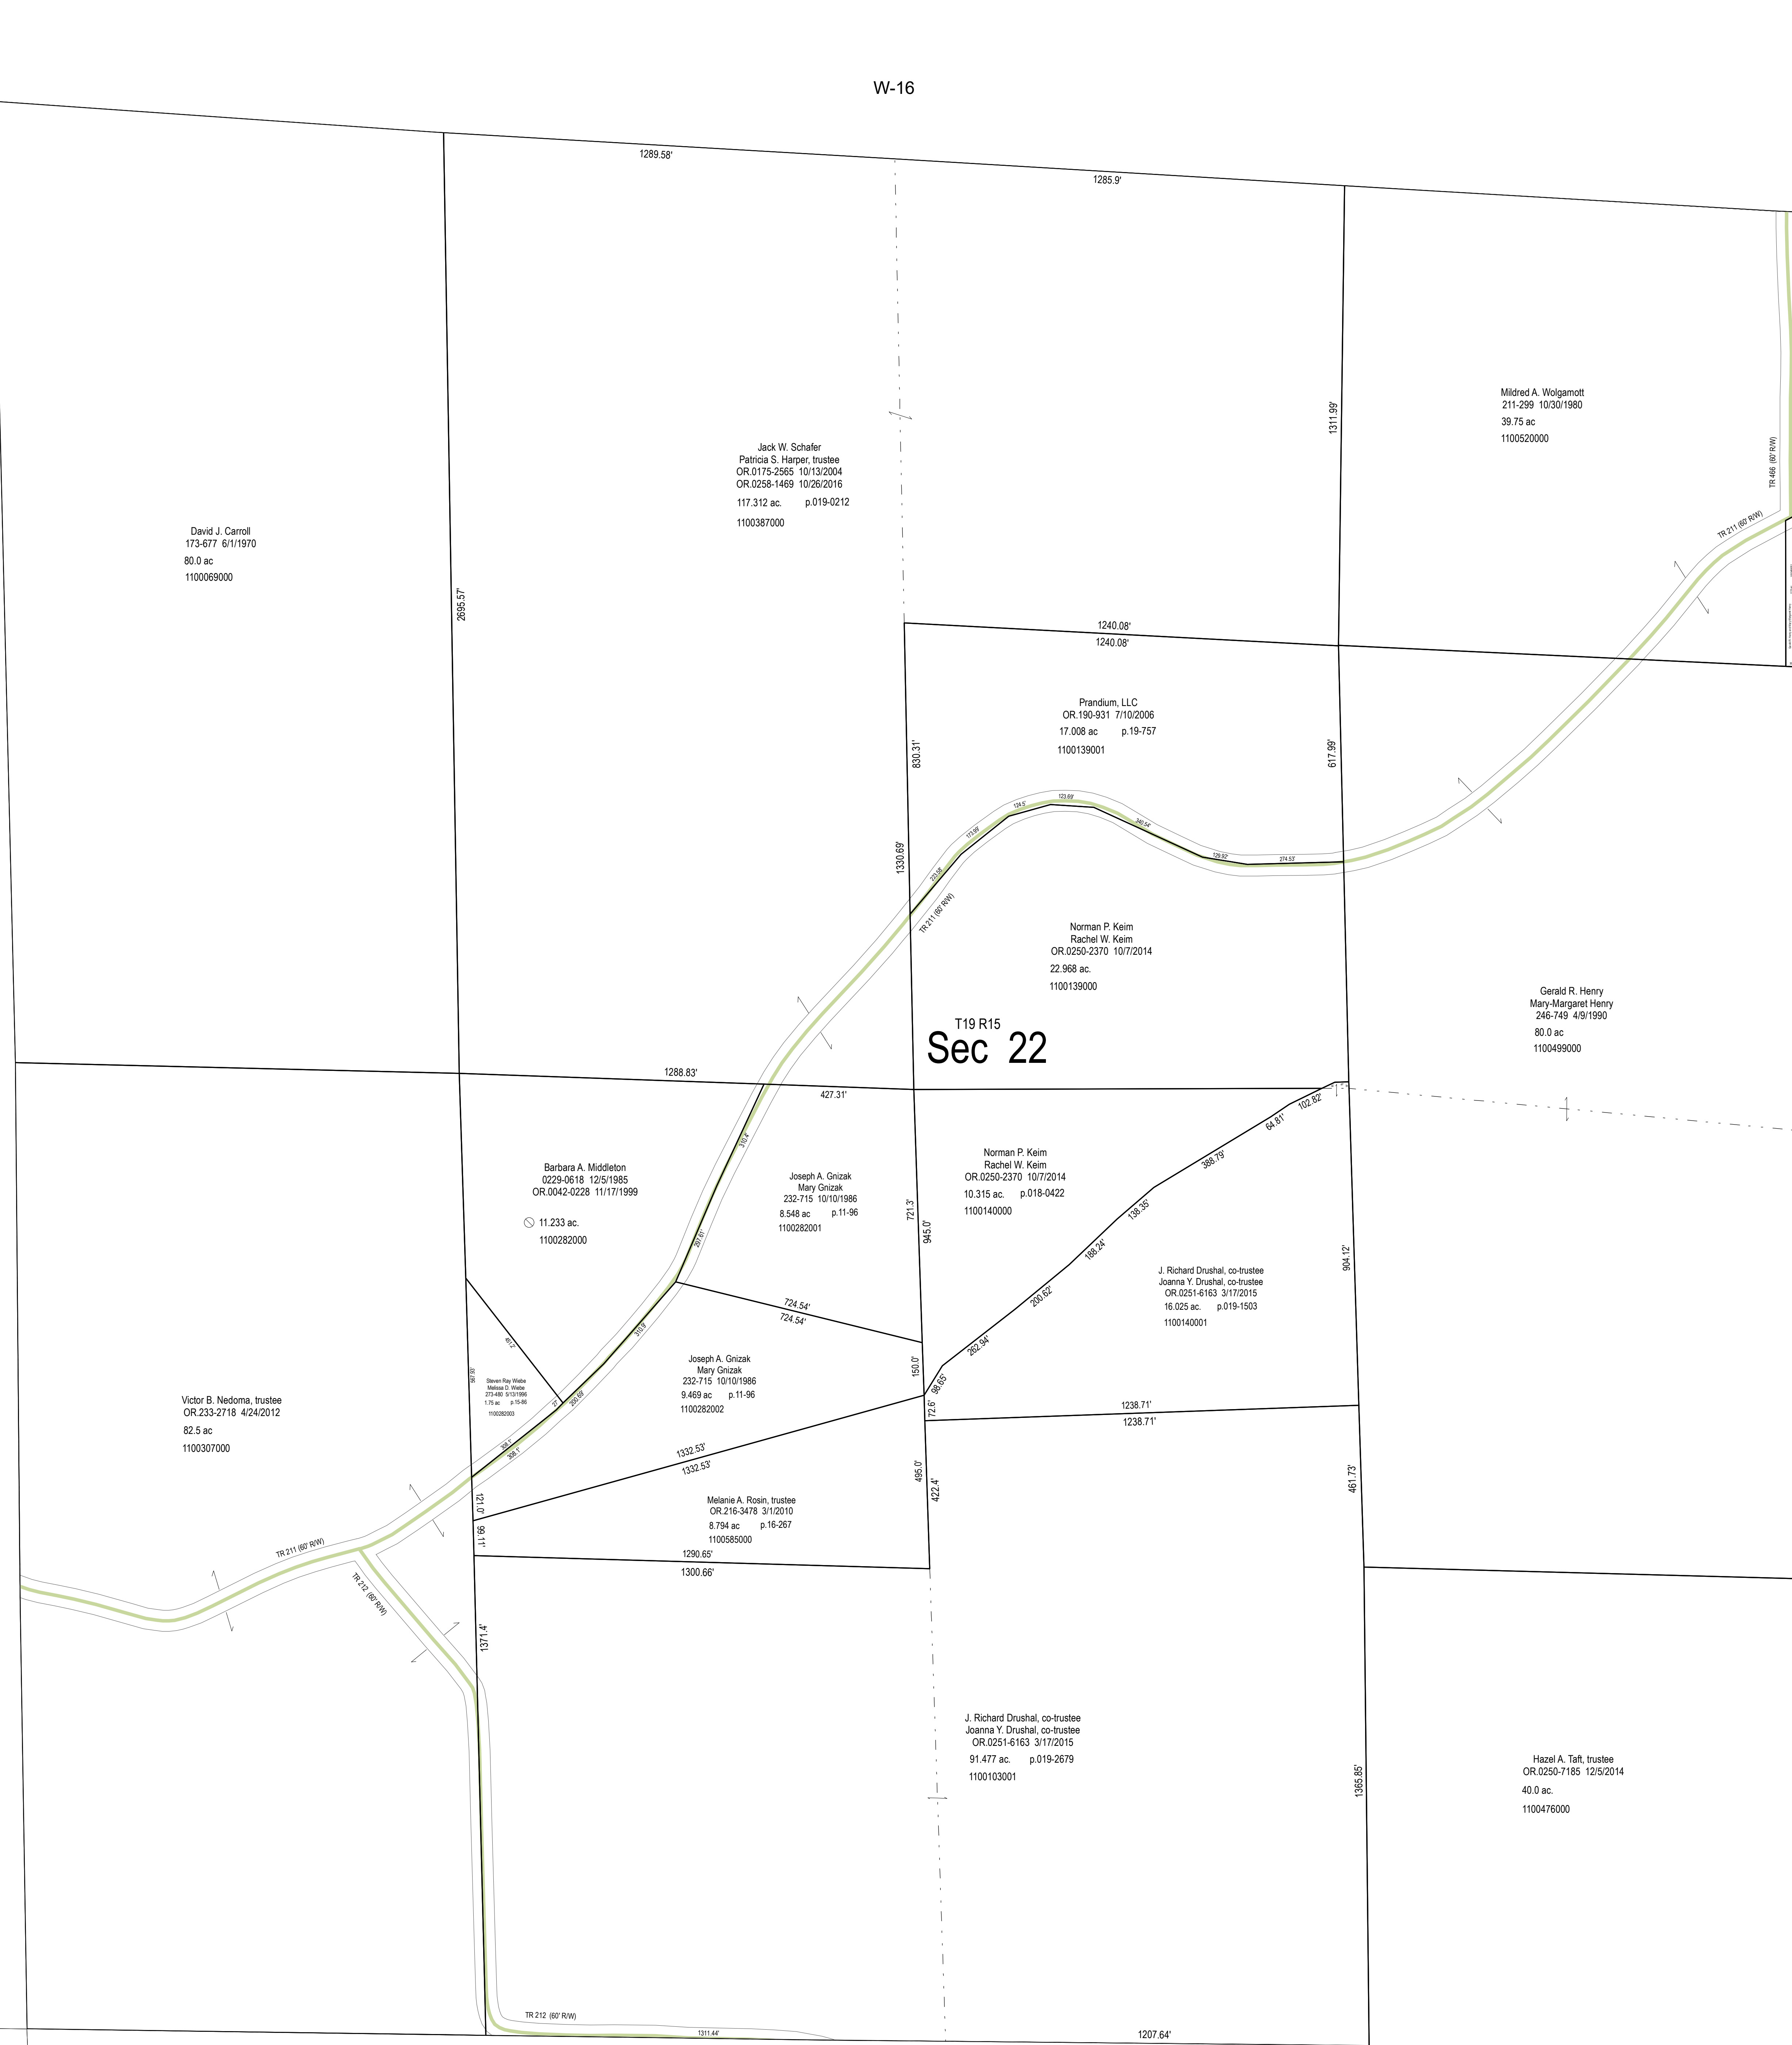

W-11

W-16

W-21

KX-30

KX-34

KX-30

KX-31

KX-12

S.F.T.
new survey required for next transfer

Last Revision: 12/31/2019

Sec. 22, T-19, R-15
Knox Twp.
Holmes County, Ohio

KX-32