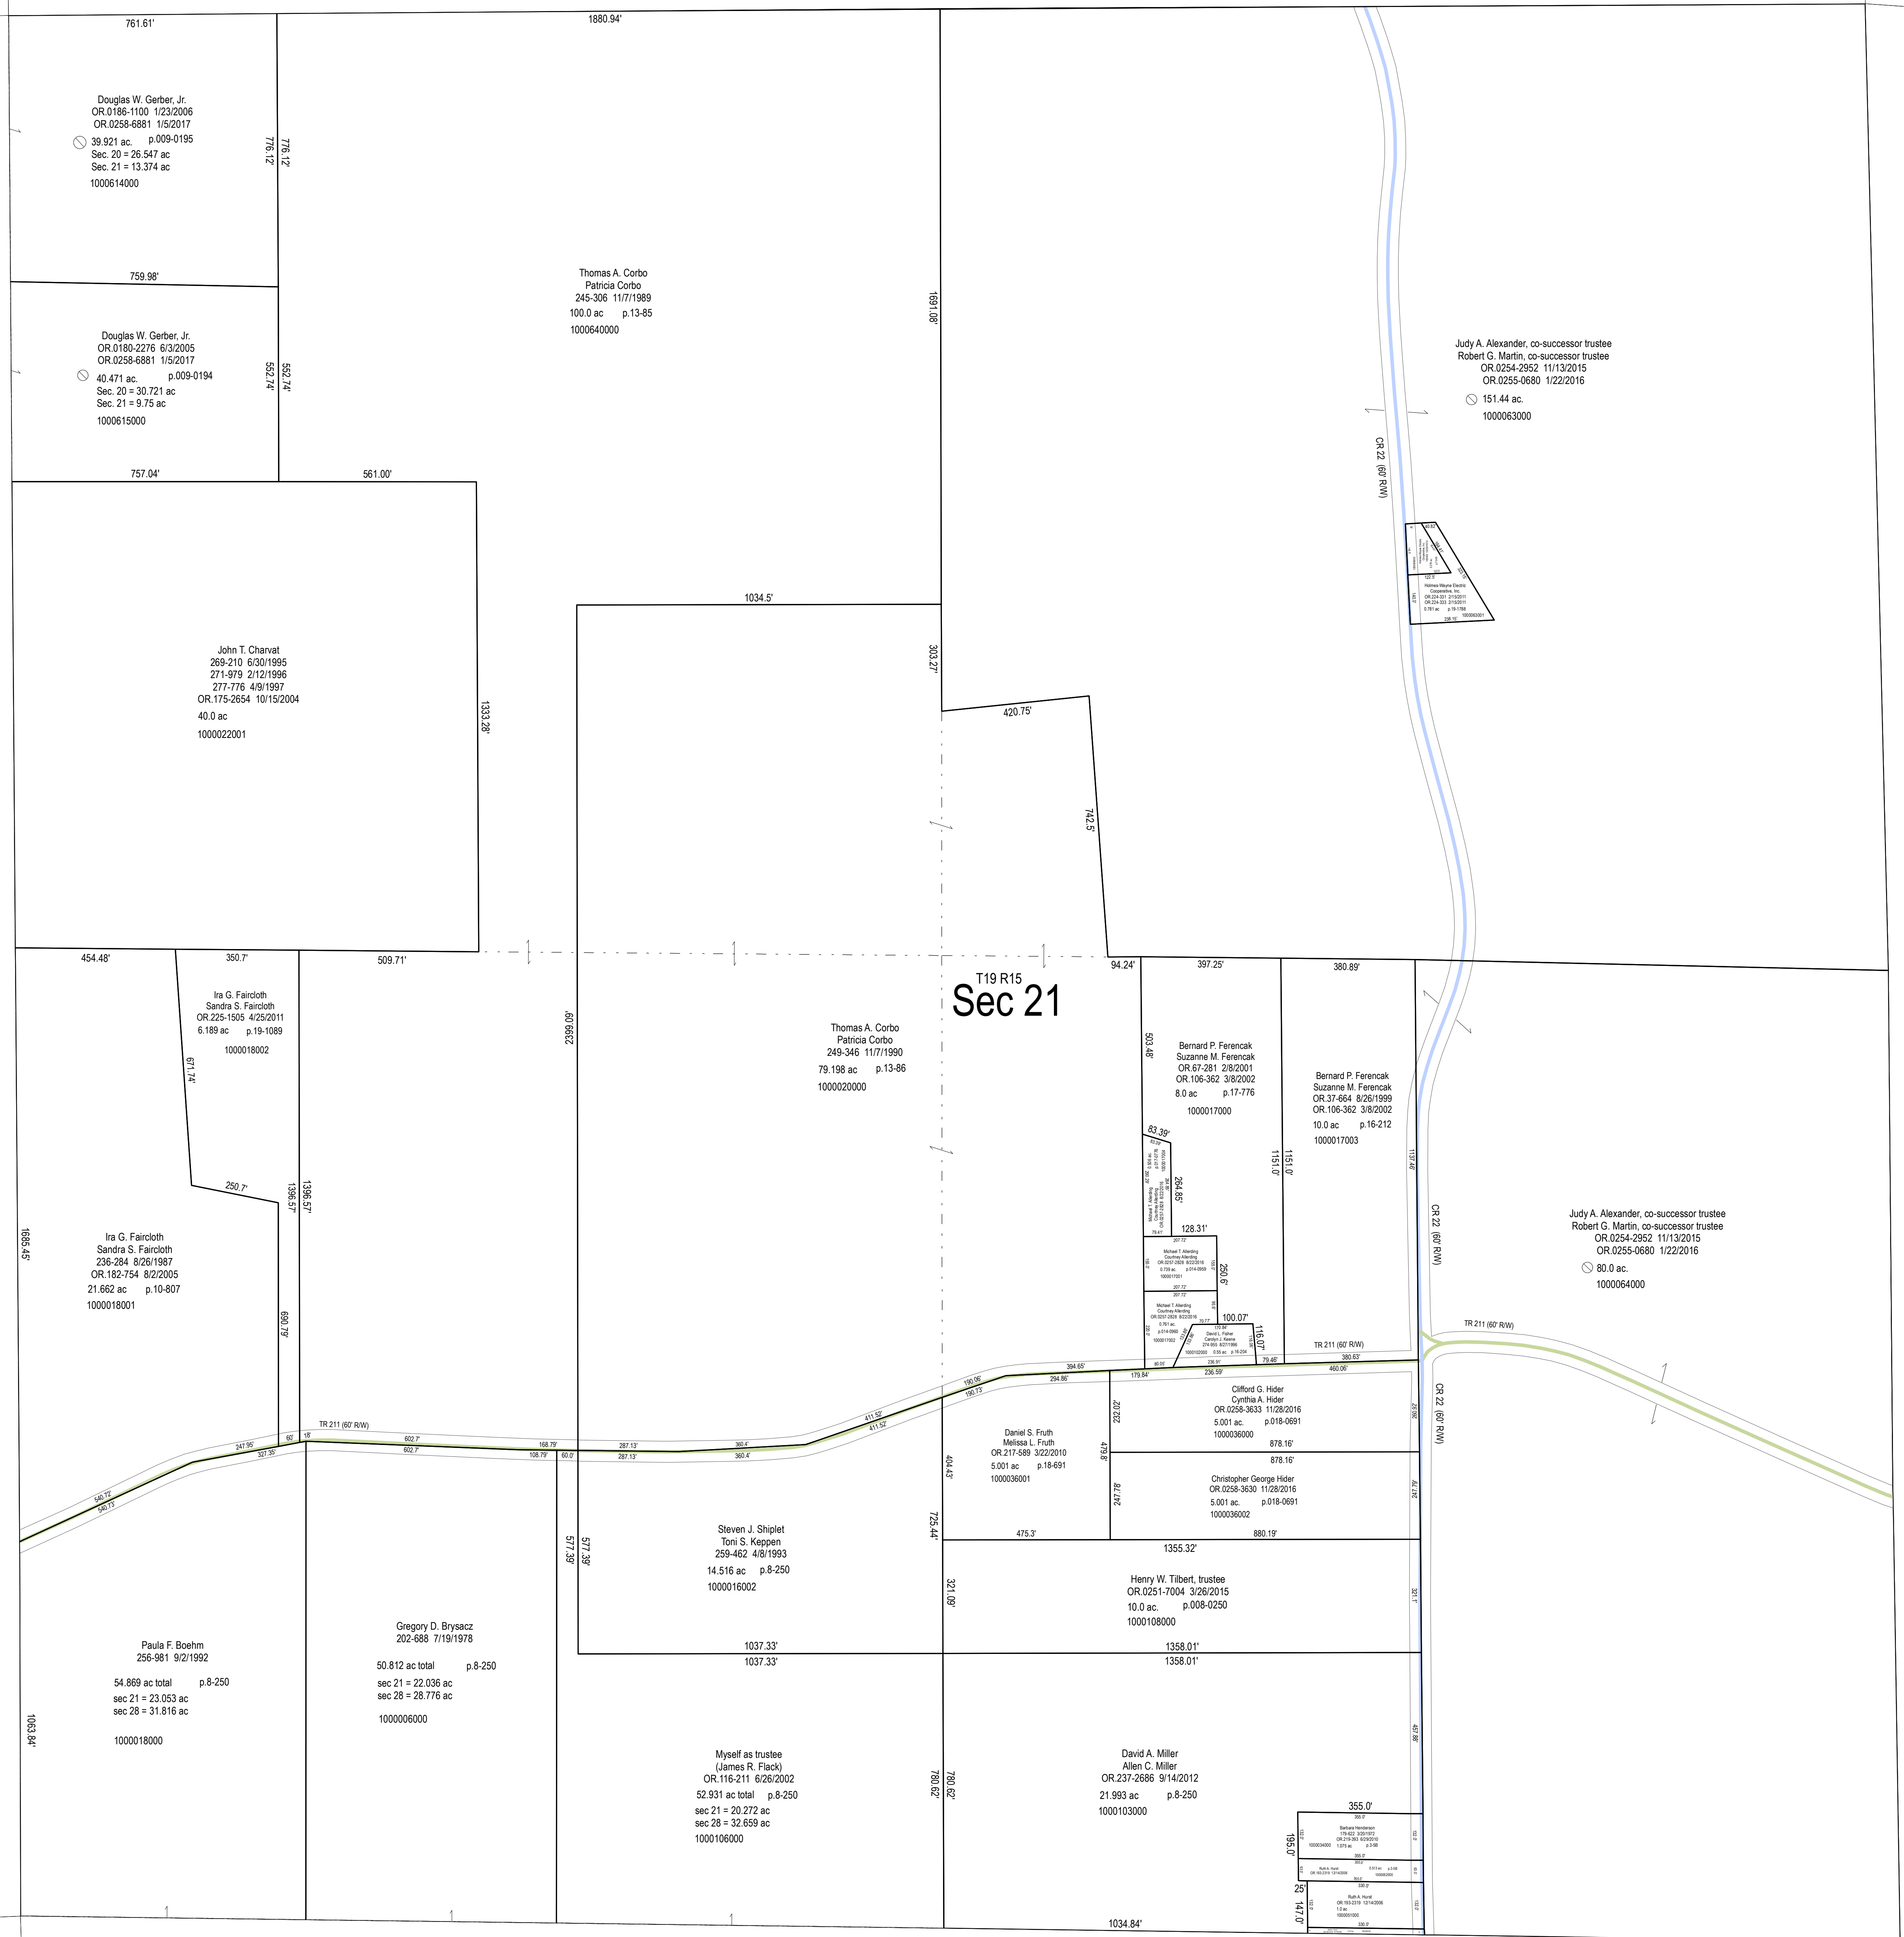

W-06

W-11

W-16

KX-28

KX-32

KX-27

KX-29

KX-31

S.F.T.
new survey required
for next transfer

Last Revision: 12/31/2019

**Sec. 21, T-19, R-15
Knox Twp.
Holmes County, Ohio**

KX-30