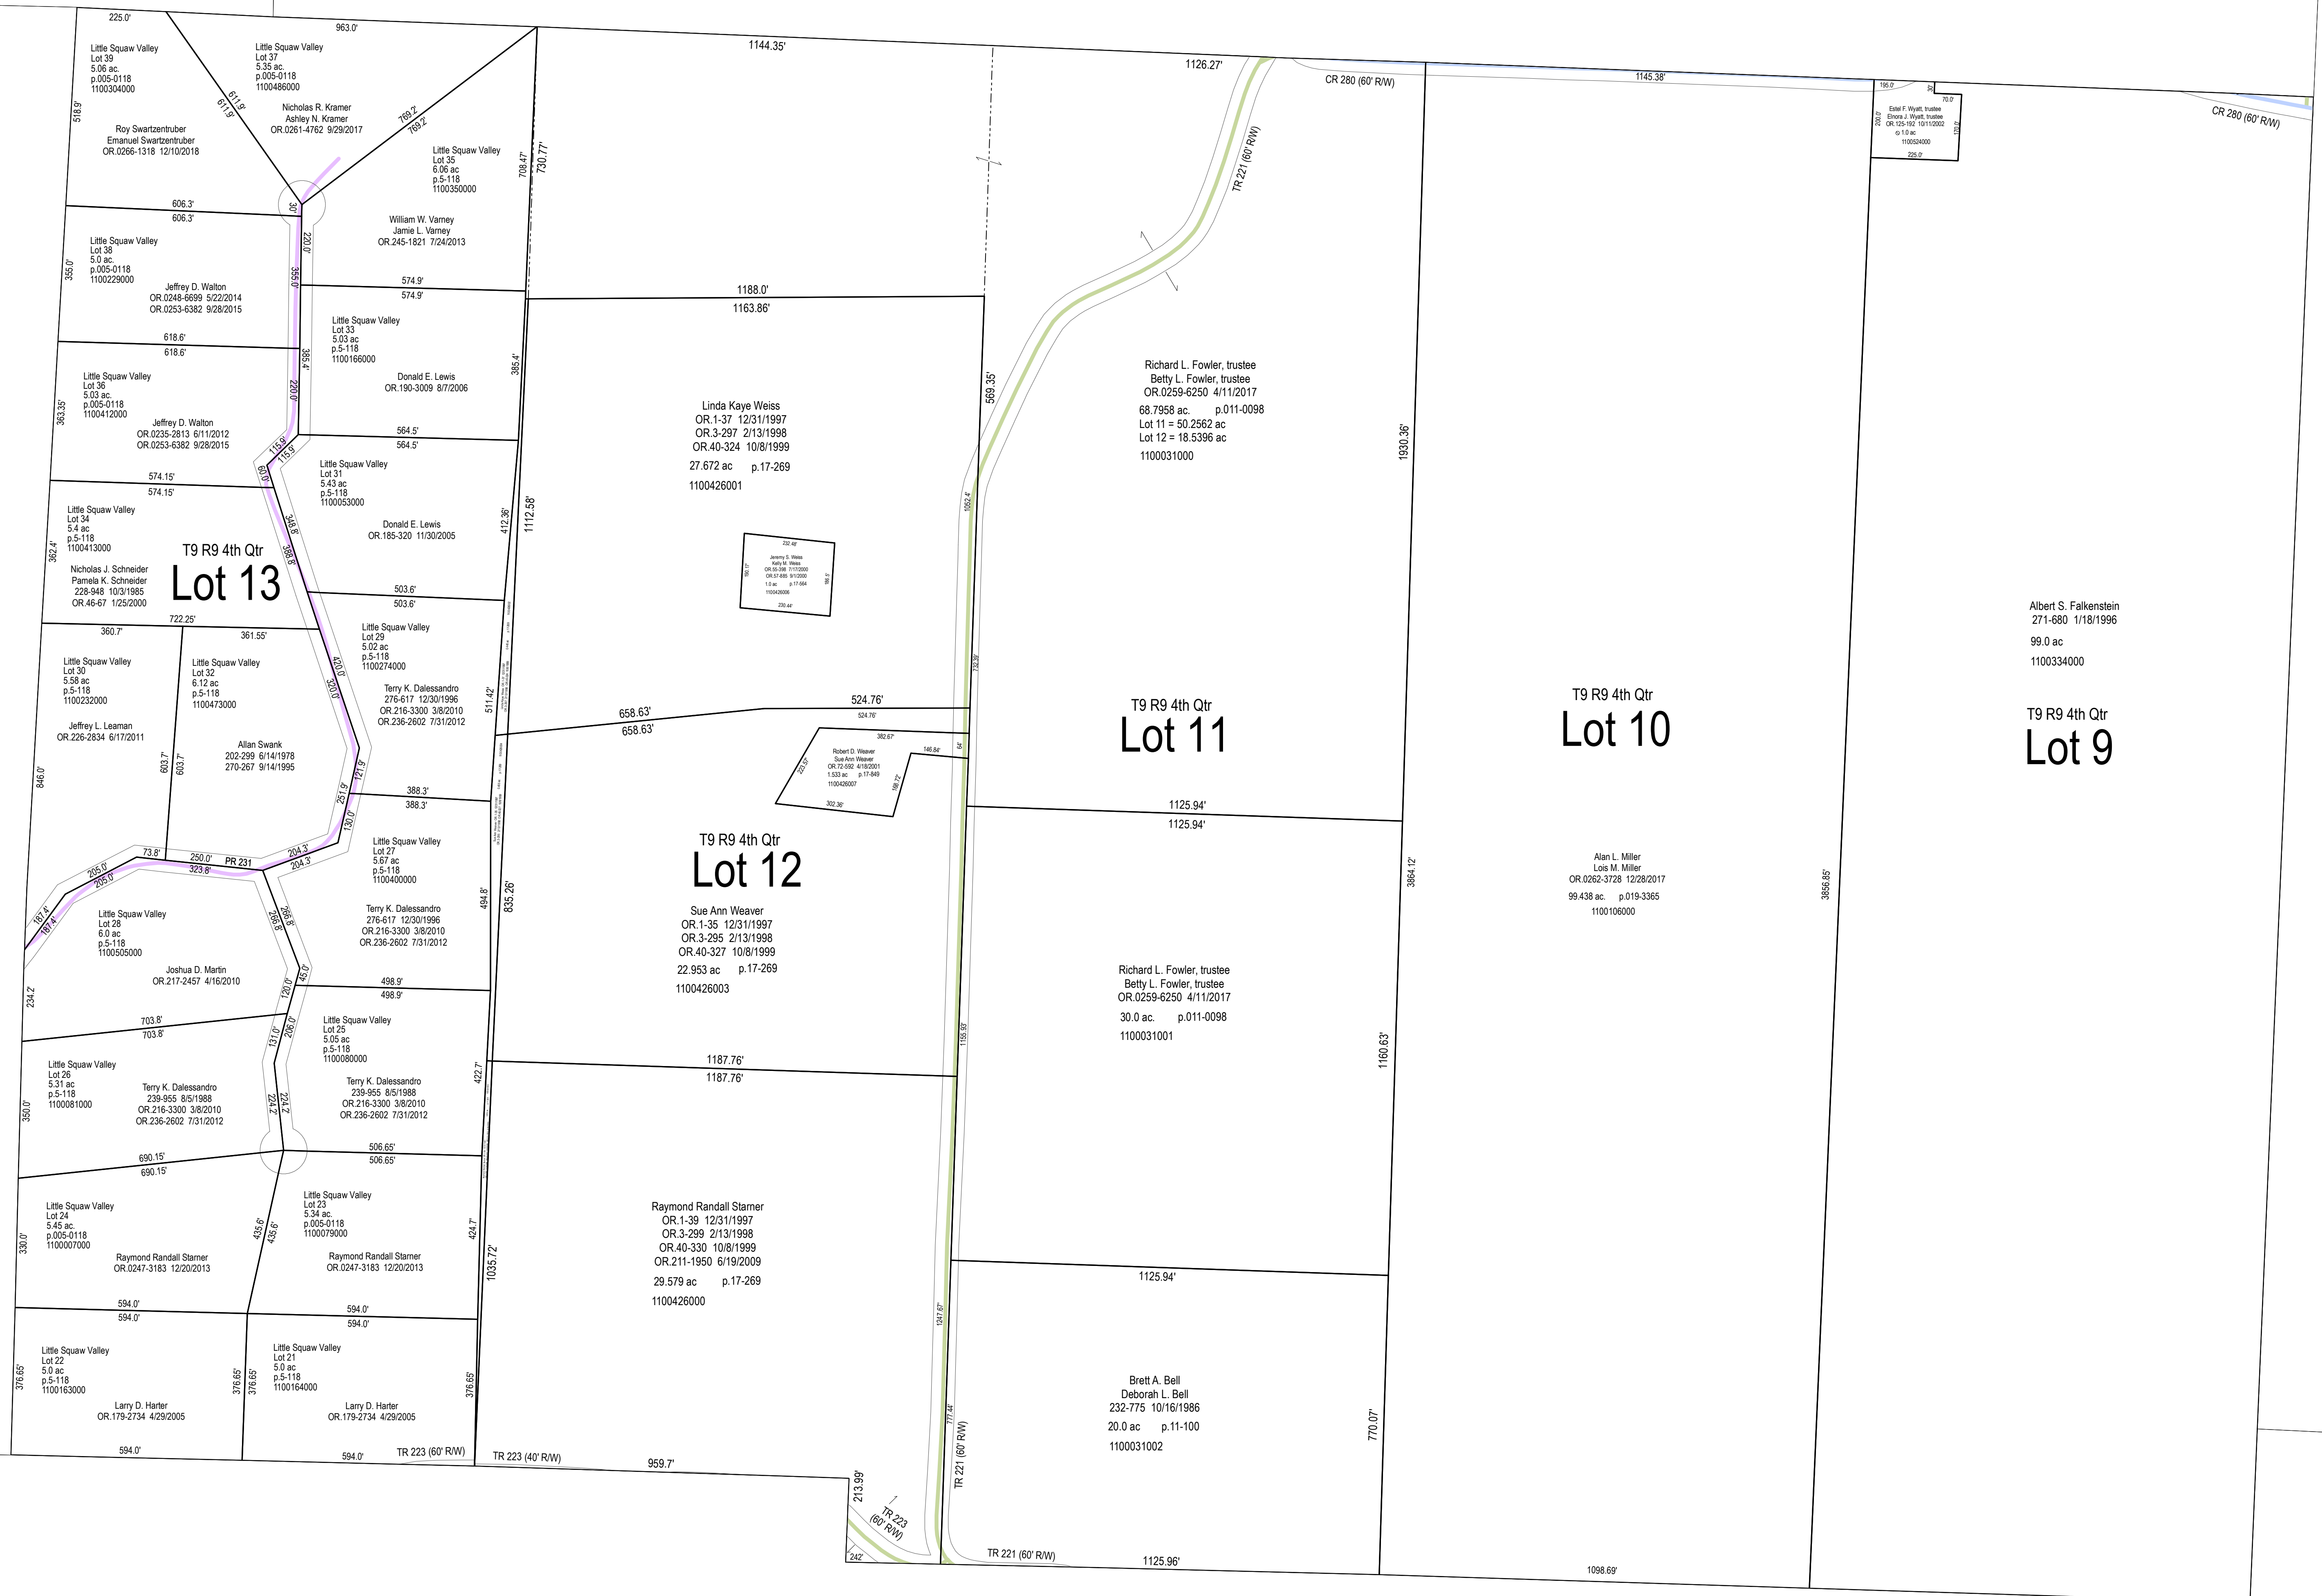

KX-17

KX-23

KX-16

KX-15

KX-21

M-03

M-02

S.F.T.
new survey required
for next transfer

Last Revision: 1/3/2019

Lots 9, 10, 11, 12 & 13
4th Qtr., T-9, R-9
Knox Twp.
Holmes County, Ohio

KX-22