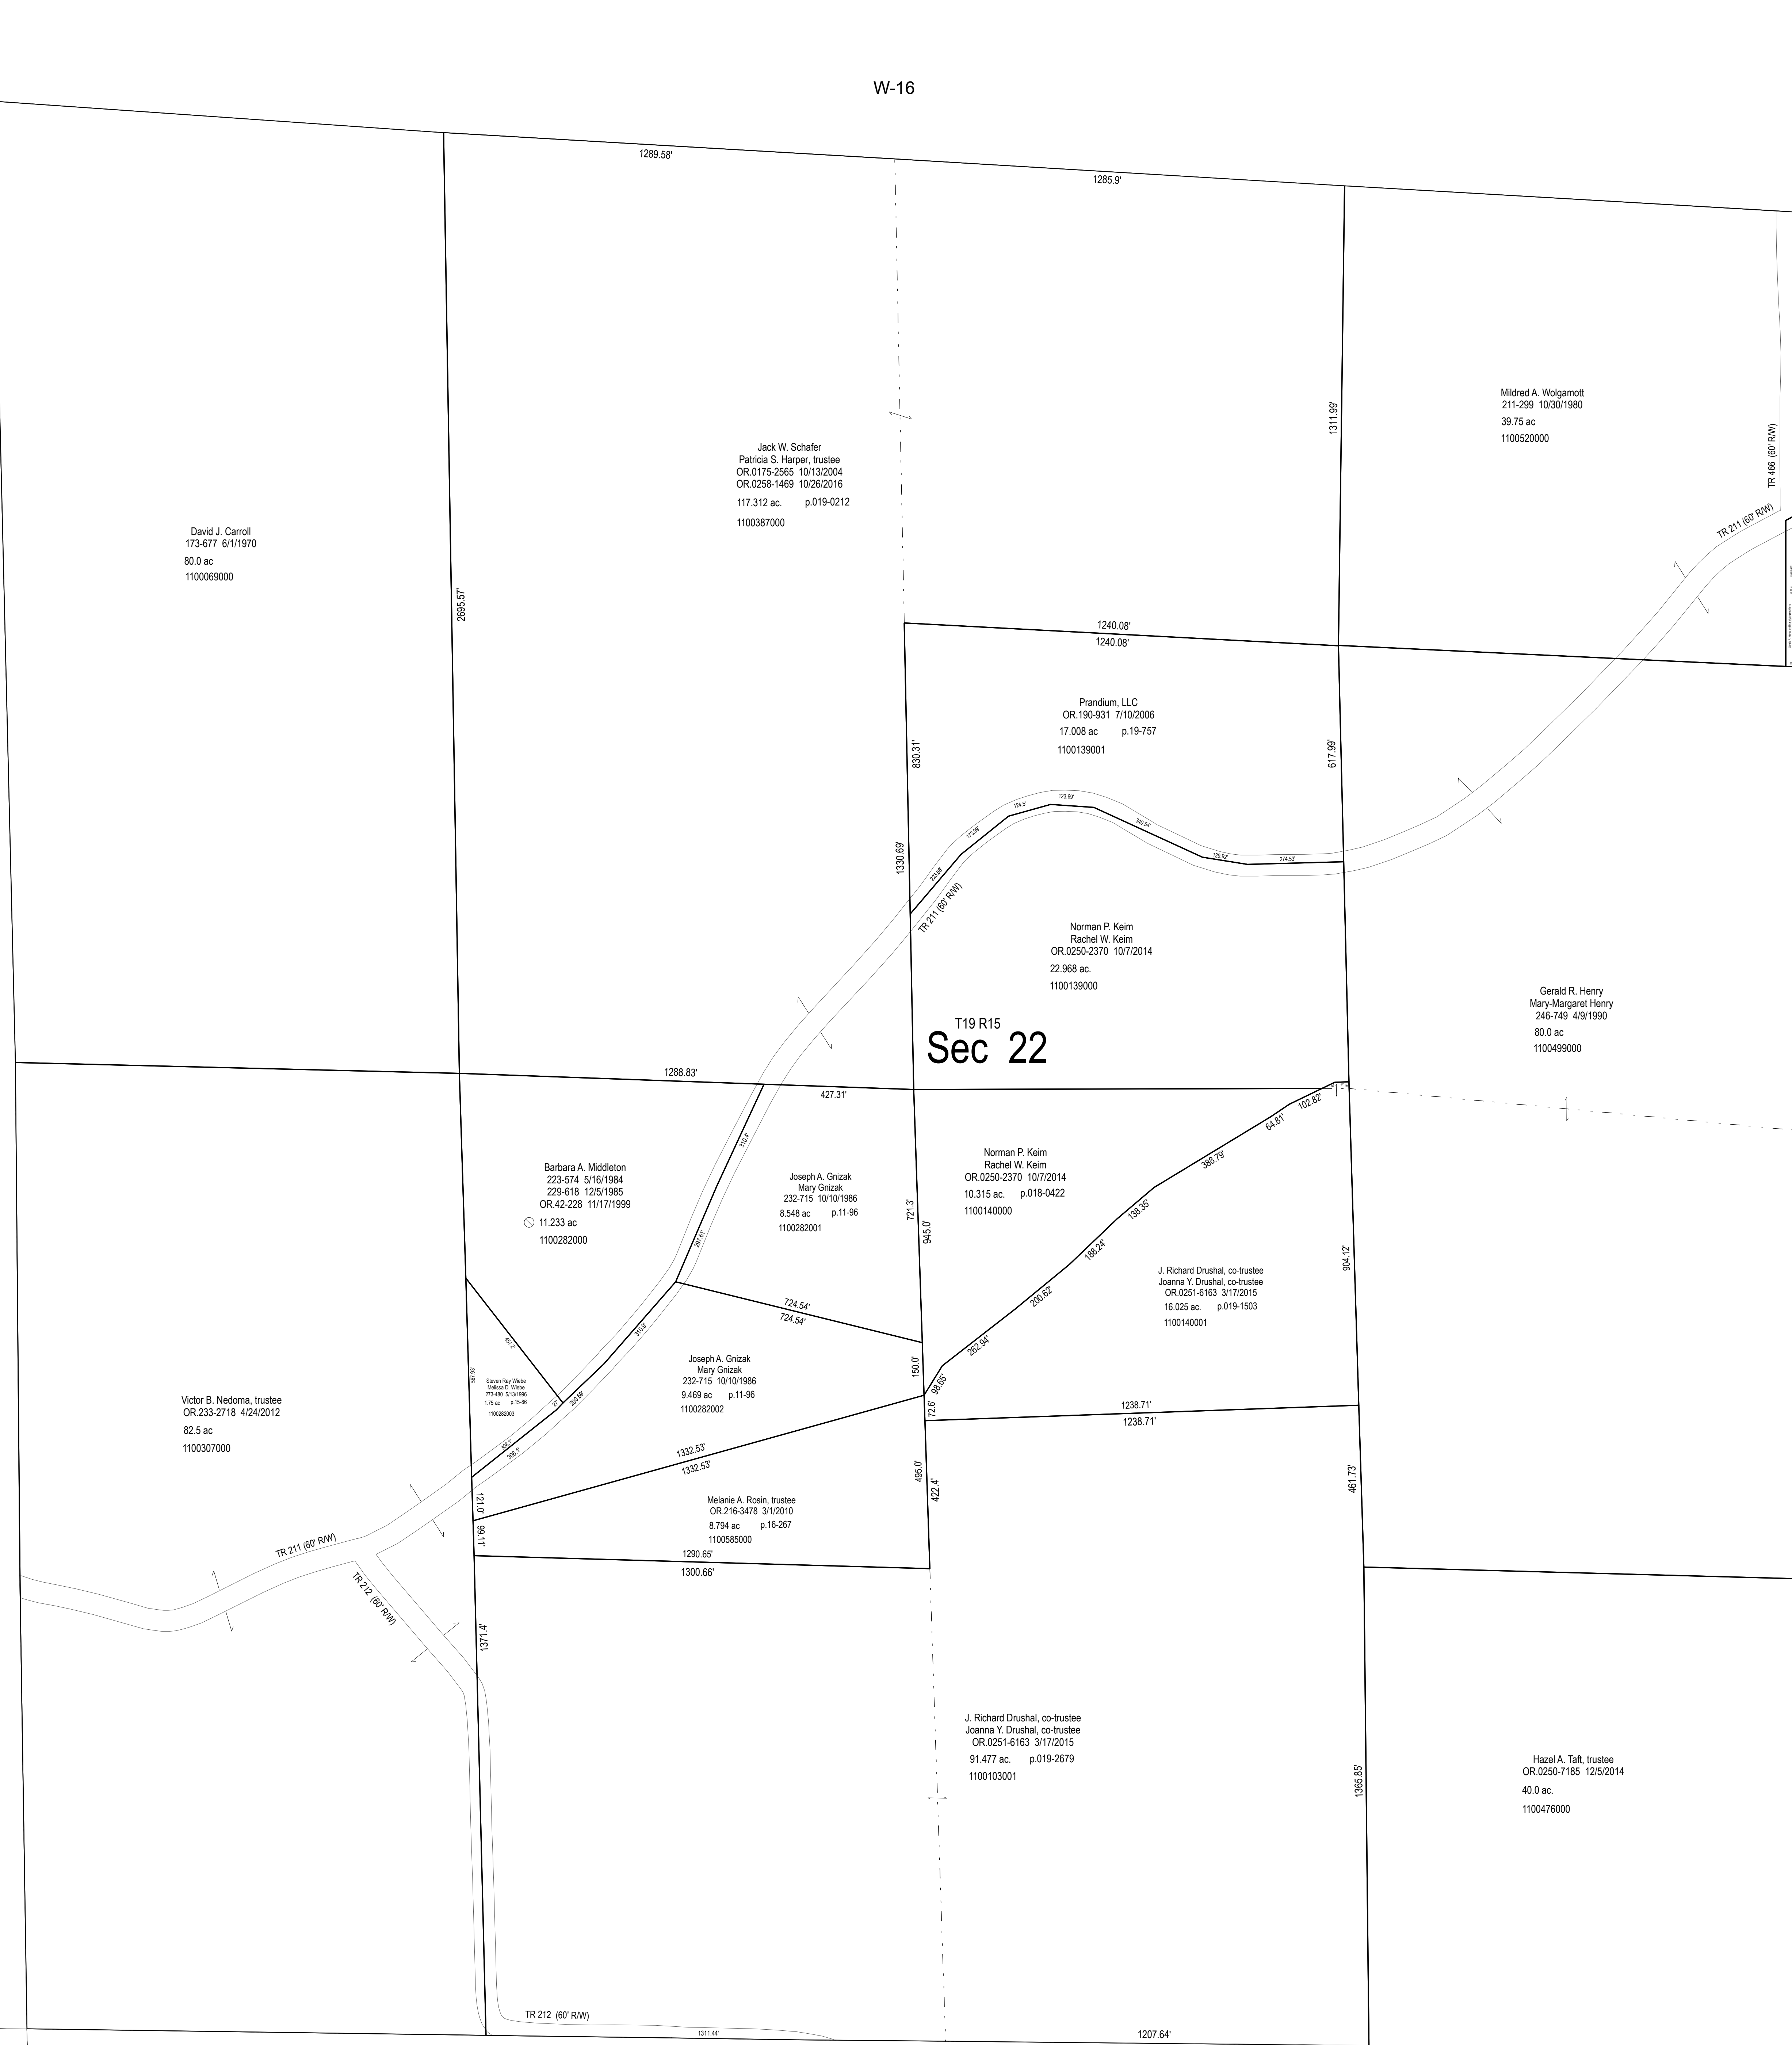

W-11

W-16

W-21

KX-30

KX-34

KX-29

KX-31

KX-12

S.F.T.
new survey required
for next transfer

Last Revision: 1/2/2018

Sec. 22, T-19, R-15
Knox Twp.
Holmes County, Ohio

KX-32