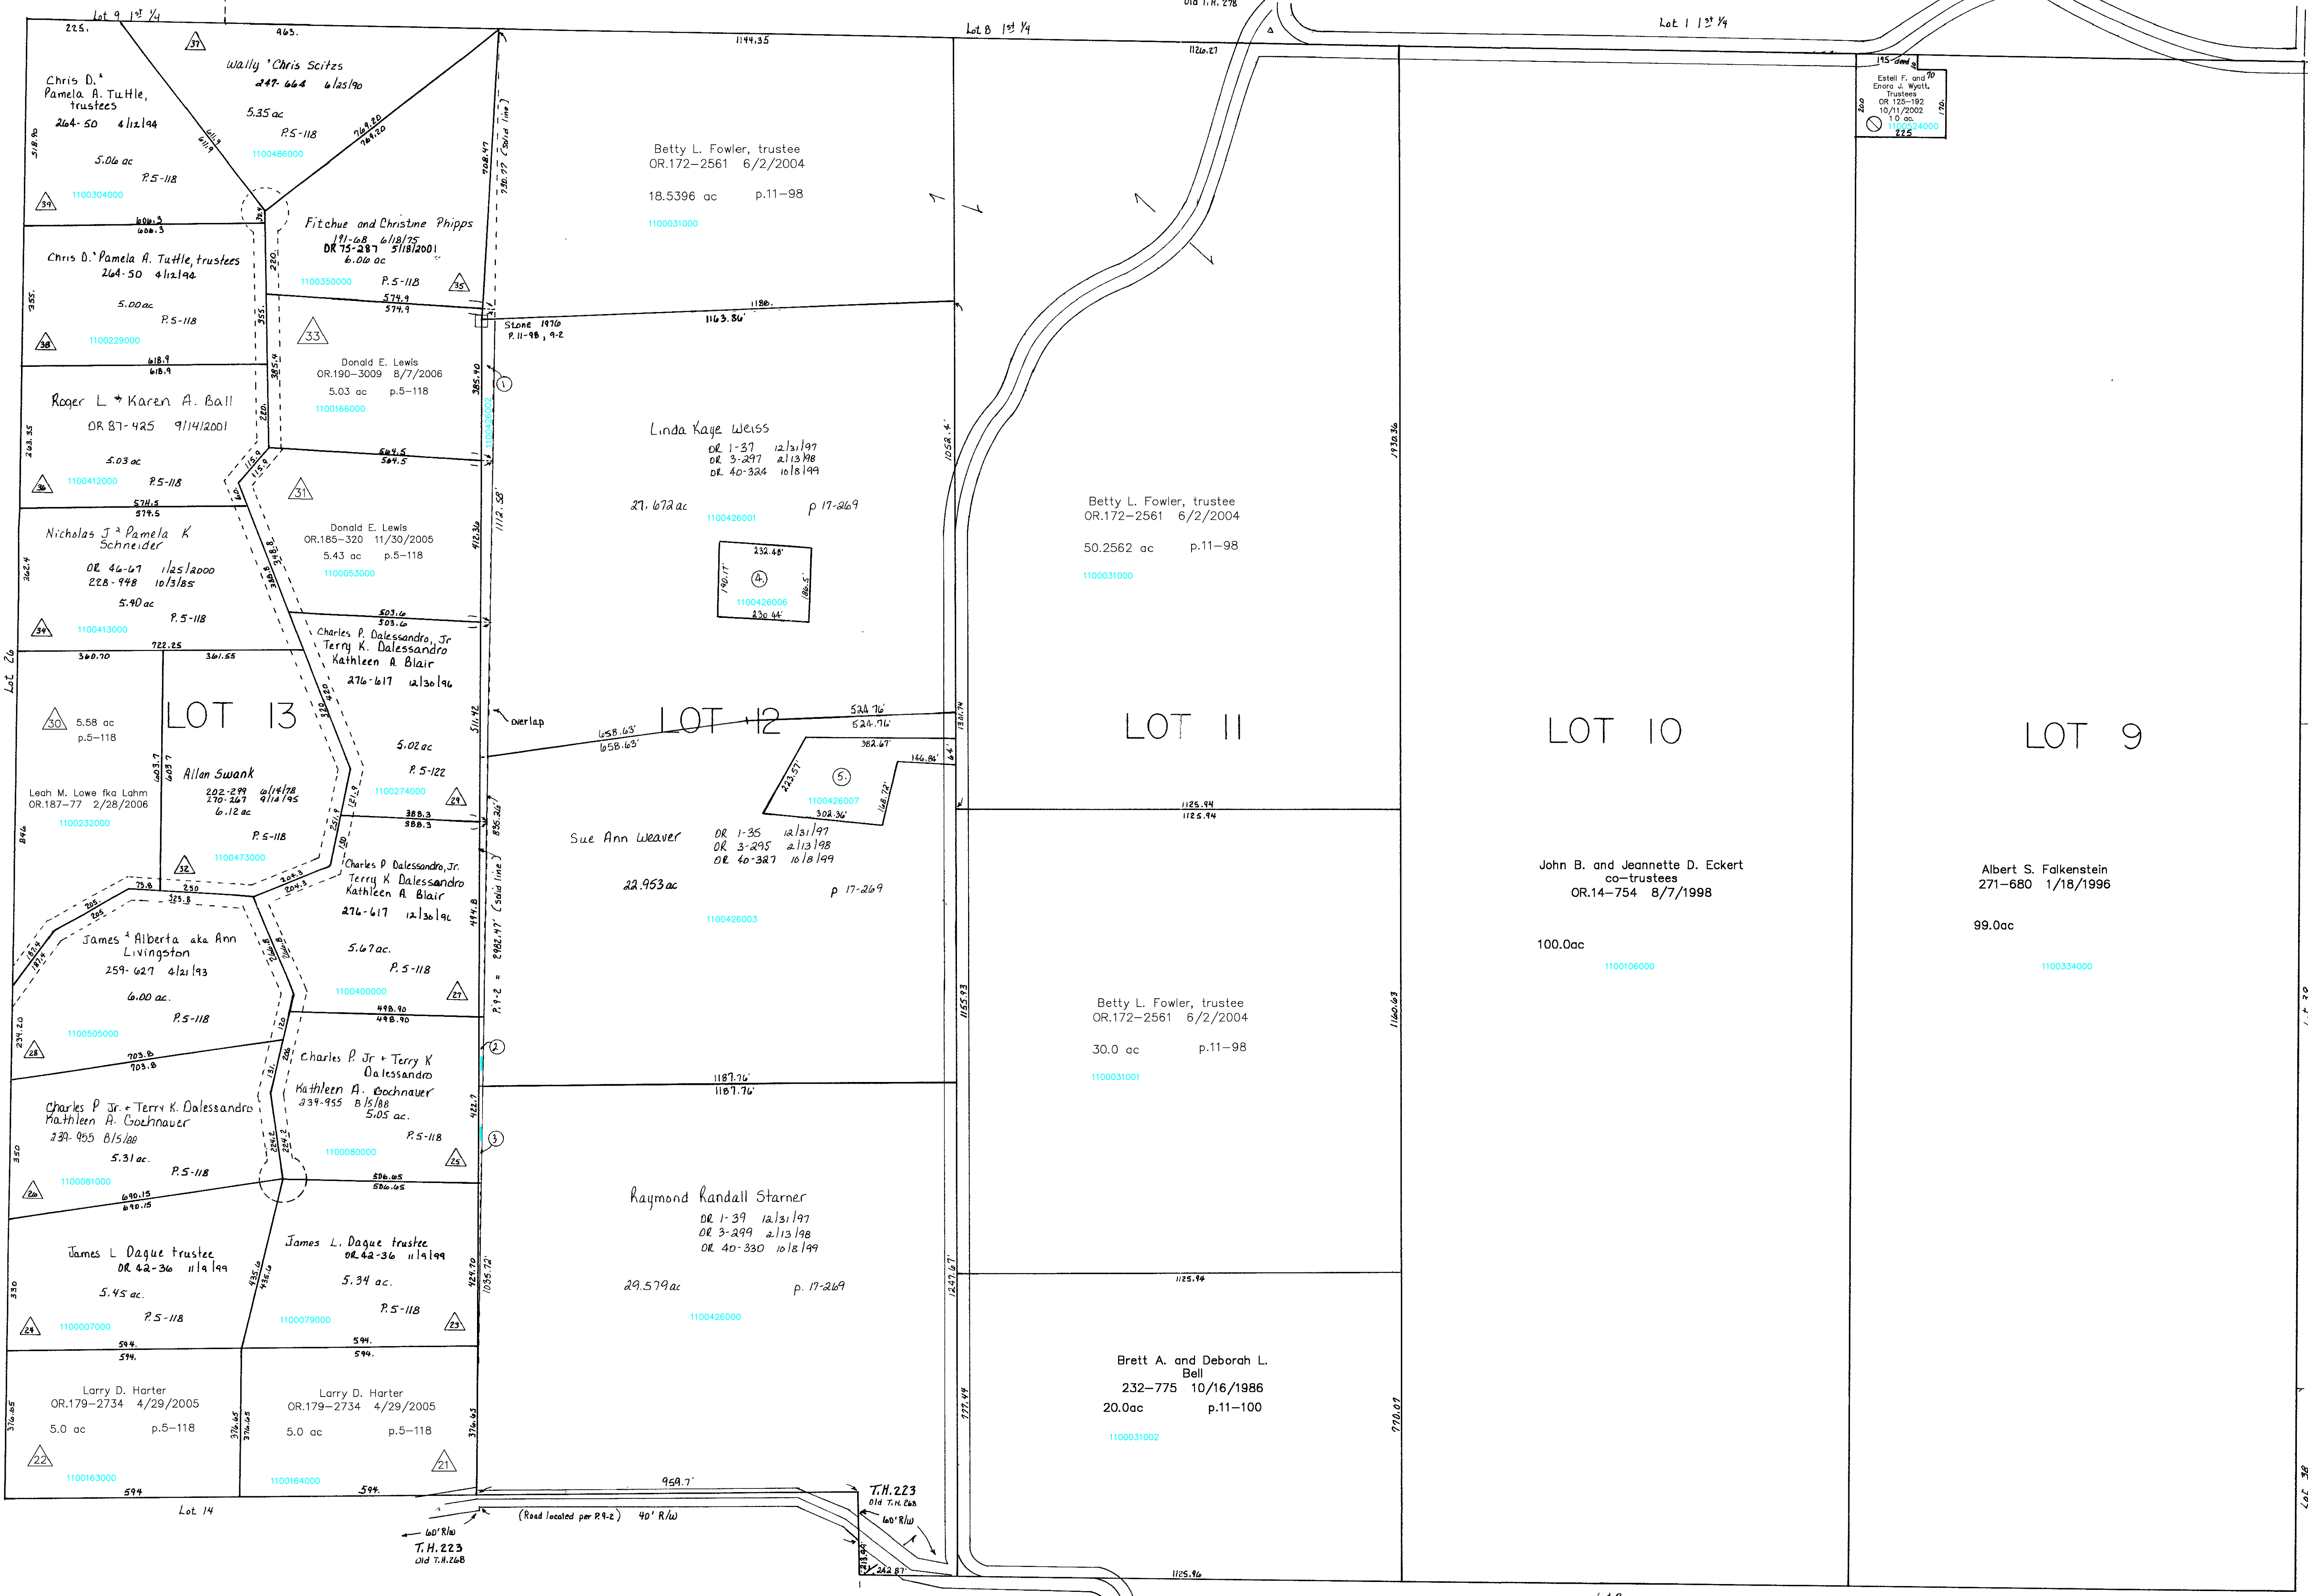

T.H. 218 40' R/W
Old T.H. 195

C.H. 280 60' R/W

T.H. 221 60' R/W
Old T.H. 218

C.H. 280 60' R/W

Lot 1 1/2 1/4

Lot 8 1/2 1/4

Lot 9 1/2 1/4

Lot 9

Monroe Twp.

Lot 9

Lot 8

- 1100426002 ① WEISS LINDA KAYE
  OR 40-324 10/8/1999
  0.445 ac p.17-269
- 1100426004 ② WEAVER SUE ANN
  OR 40-327 10/8/1999
  0.455 ac p.17-269
- 1100426005 ③ STARNER RAYMOND RANDALL
  OR 40-330 10/8/1999
  0.204 ac p.17-269
- 1100426006 ④ WEISS JEREMY S. AND KELLY M.
  OR 55-398 7/17/2000
  OR 57-885 9/7/2000
  1.0 ac p.17-564
- 1100426007 ⑤ WEAVER ROBERT D. AND SUE ANN
  OR 72-592 4/18/2001
  1.533 ac p.17-549

KNOX TWP.
T-9, R-9
4th Qtr.
Lots 9, 10, 11, 12, 13
SCALE 1" = 200'
Last Revision: 8/7/2006