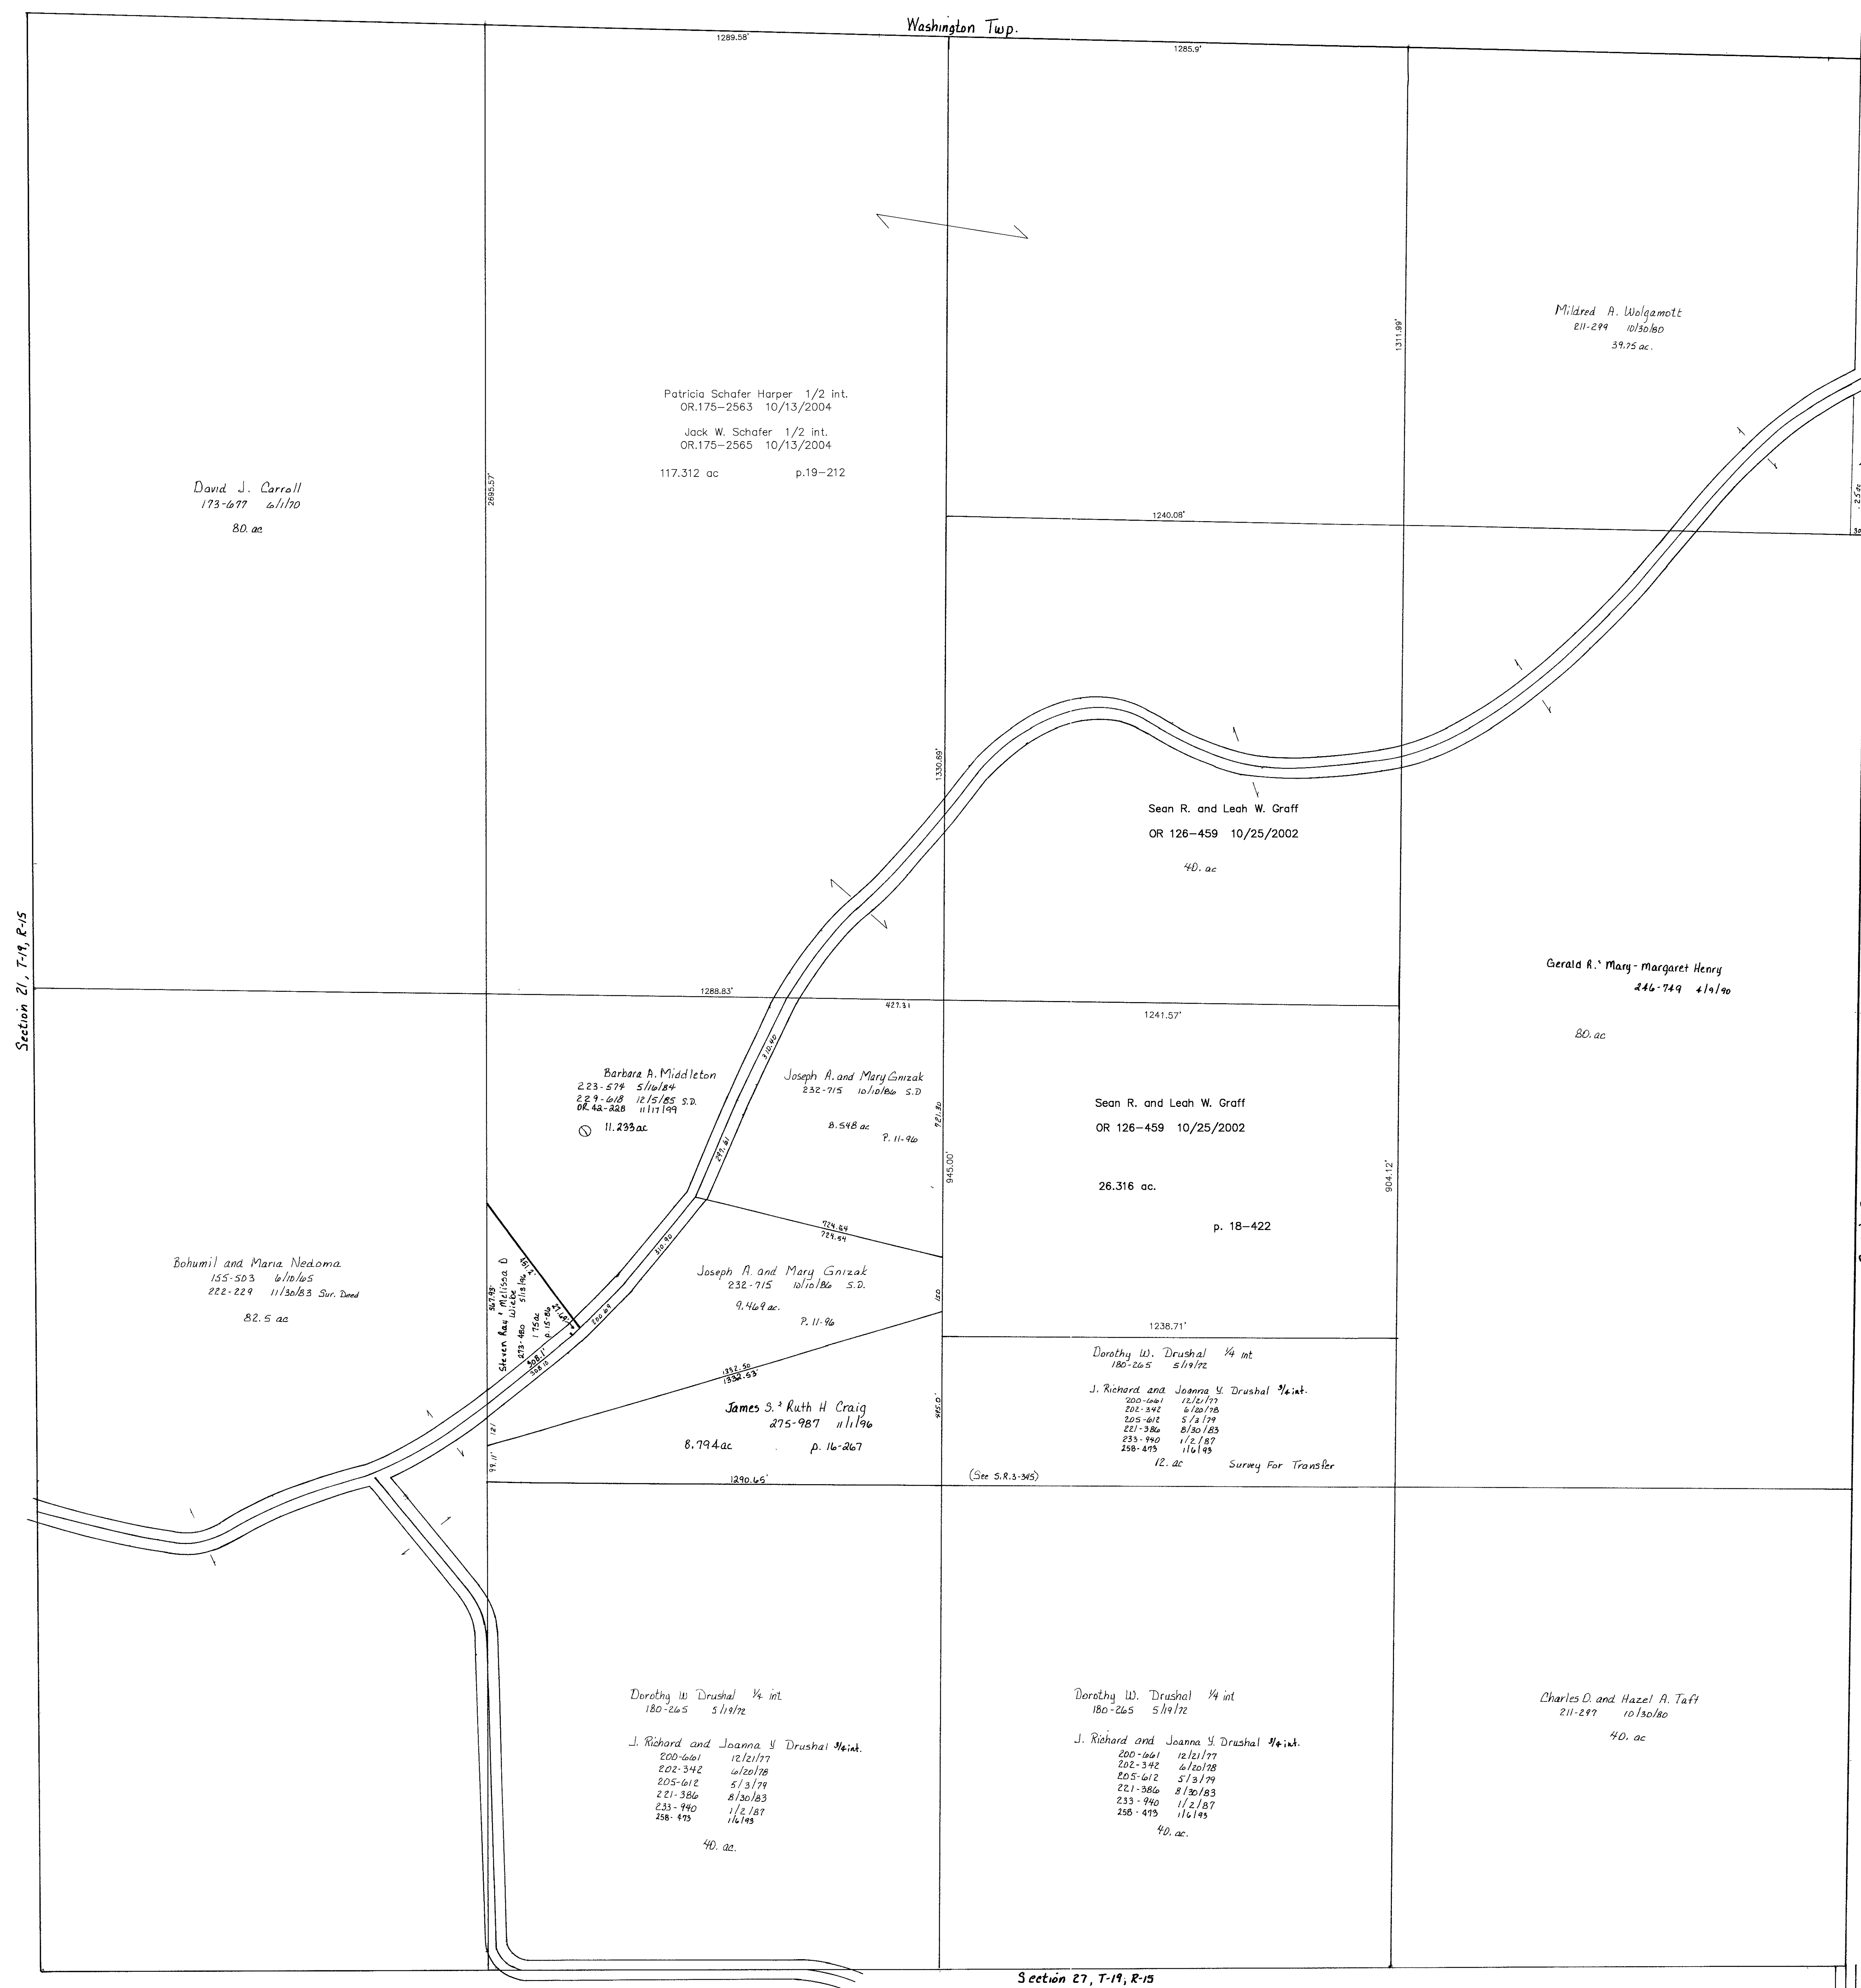

T.H. 466 60' R/W
Old T.H. 271

Washington Twp.

Section 21, T-19, R-15

Section 26, T-19, R-15

Section 27, T-19, R-15

T.H. 211 60' R/W
Old T.H. 262

T.H. 212 60' R/W
Old T.H. 272

T.H. 466 60' R/W
Old T.H. 271

KNOX TWP.
T-19, R-15
Section 22
SCALE 1" = 200'
Updated: 10/13/2004