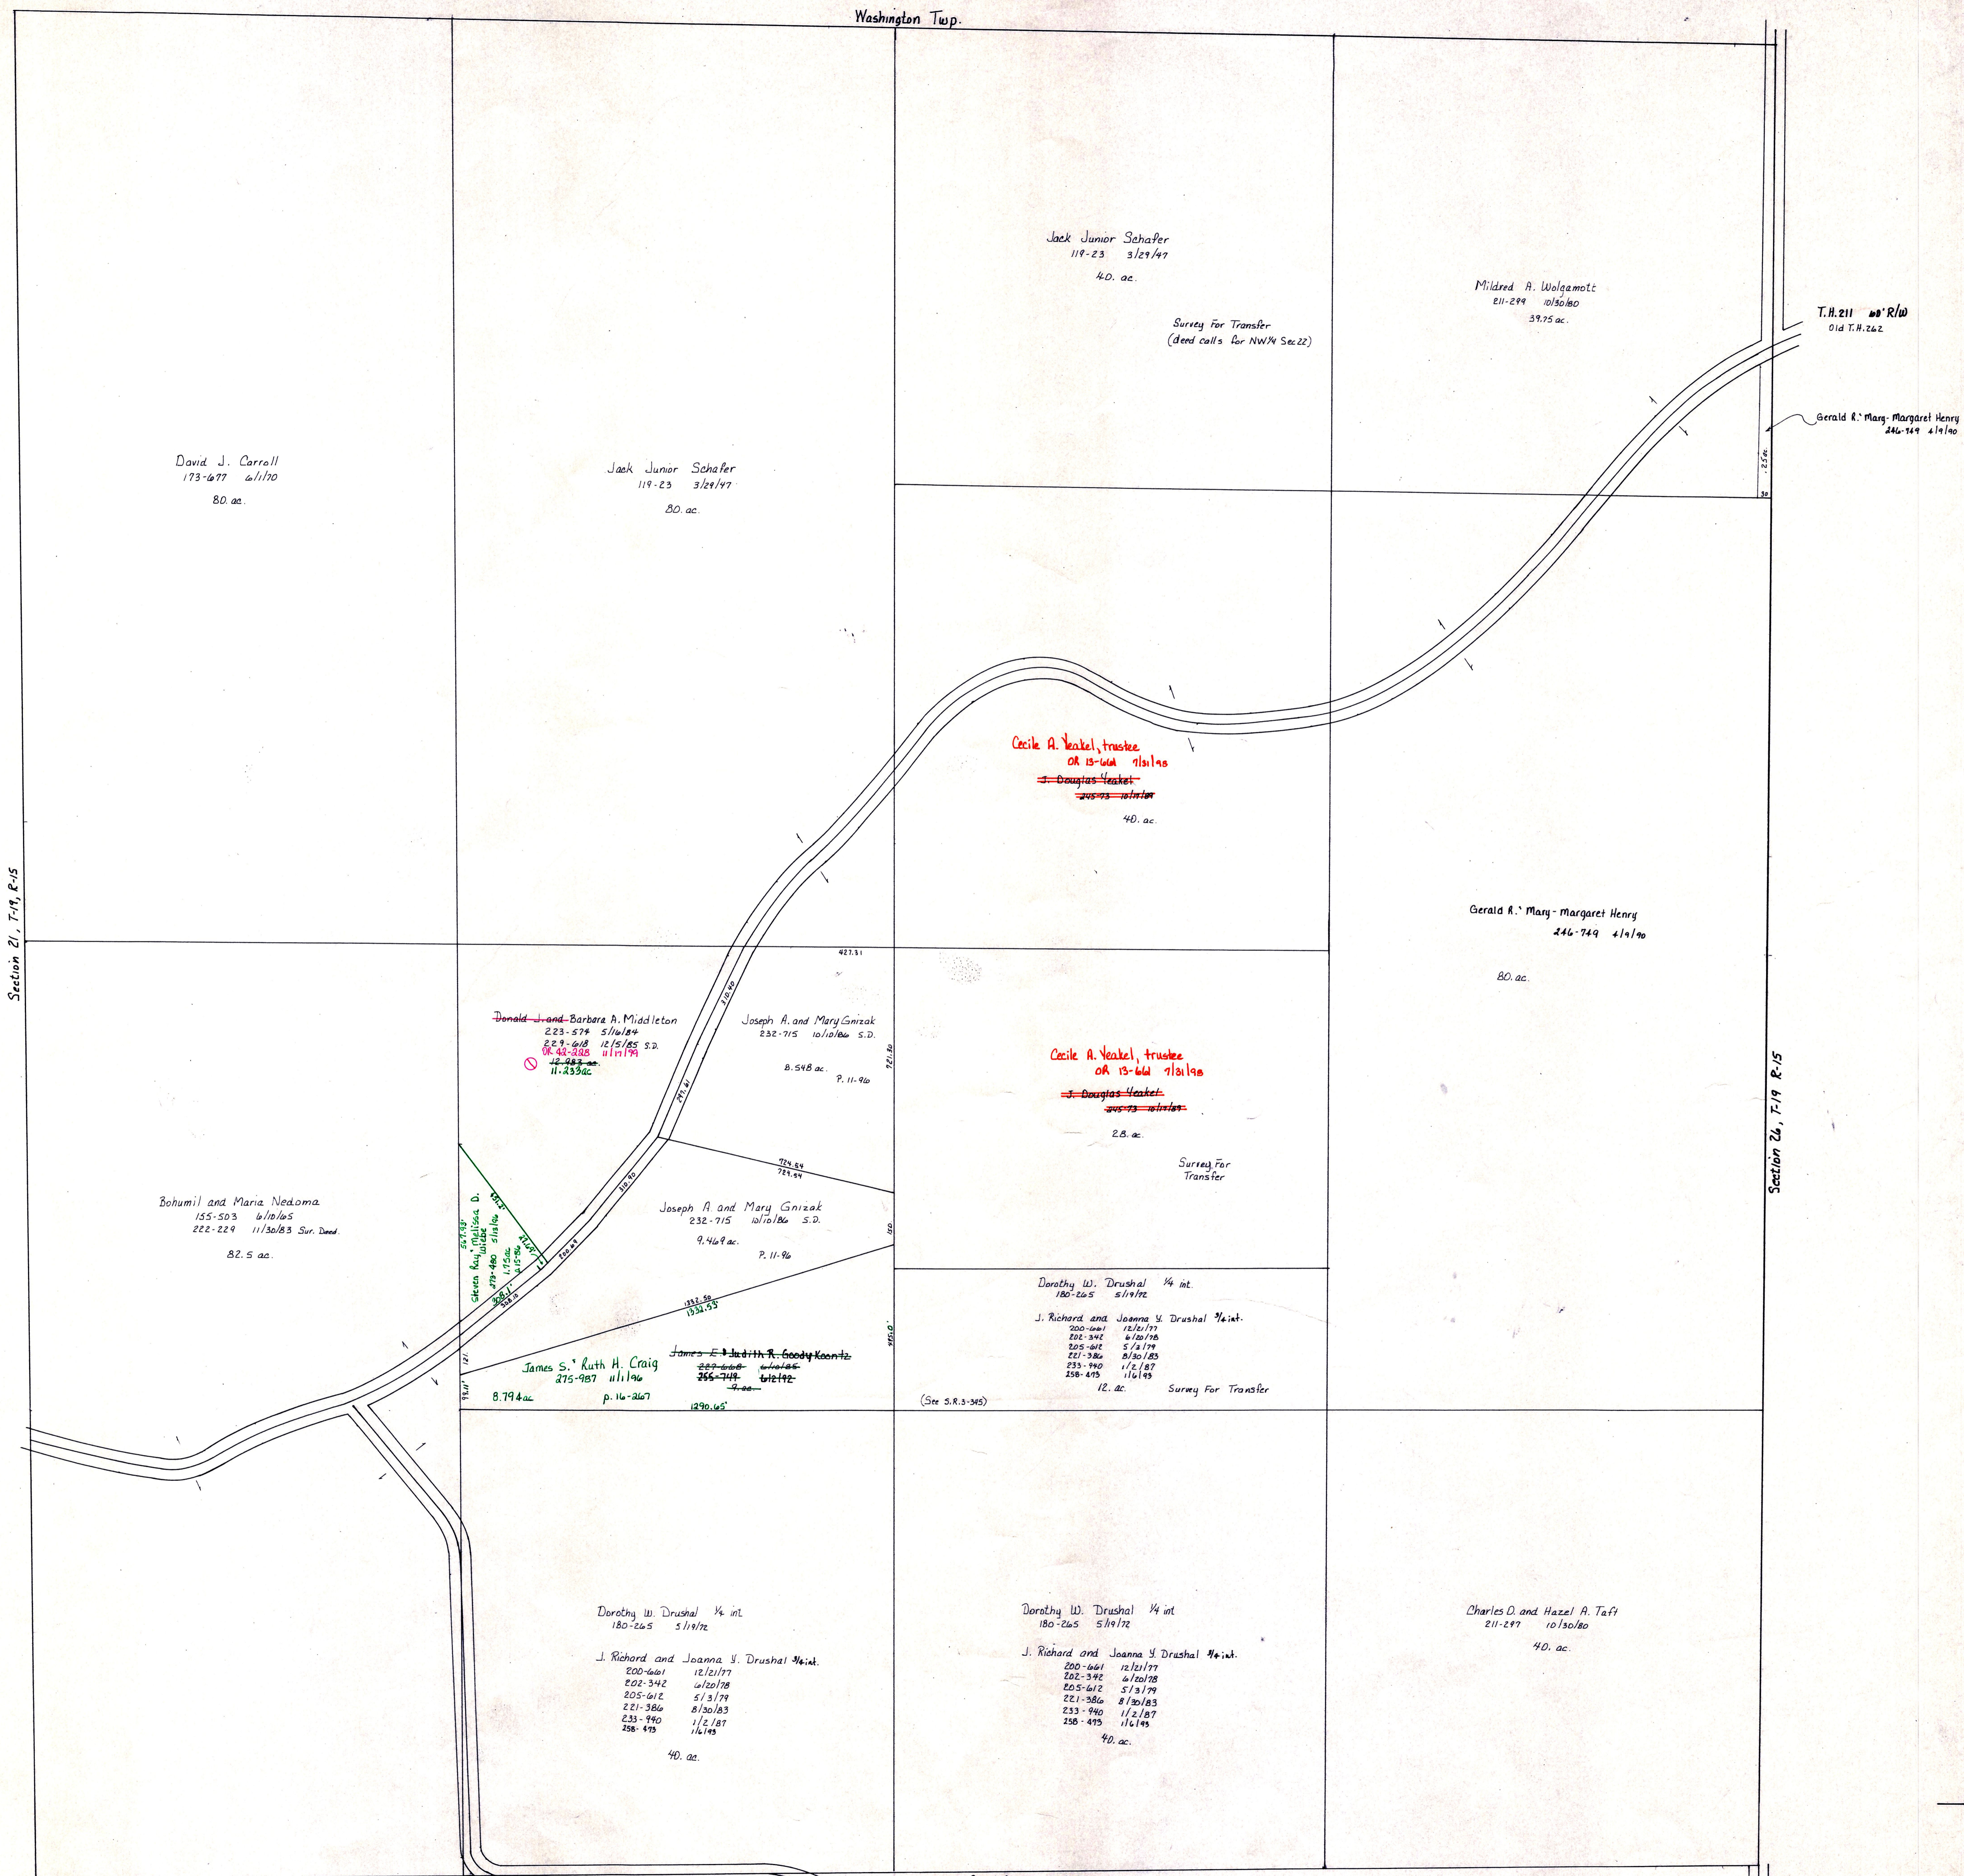

T.H. 466 60'R/W
Old T.H. 271

Washington Twp.

Section 21, T-19, R-15

Section 20, T-19, R-15

Section 27, T-19, R-15

T.H. 211 60'R/W
Old T.H. 262

T.H. 212 60'R/W
Old T.H. 272

T.H. 466 60'R/W
Old T.H. 271

KNOX TWP.
T-19, R-15
Section 22
SCALE 1" = 200'

KX-32