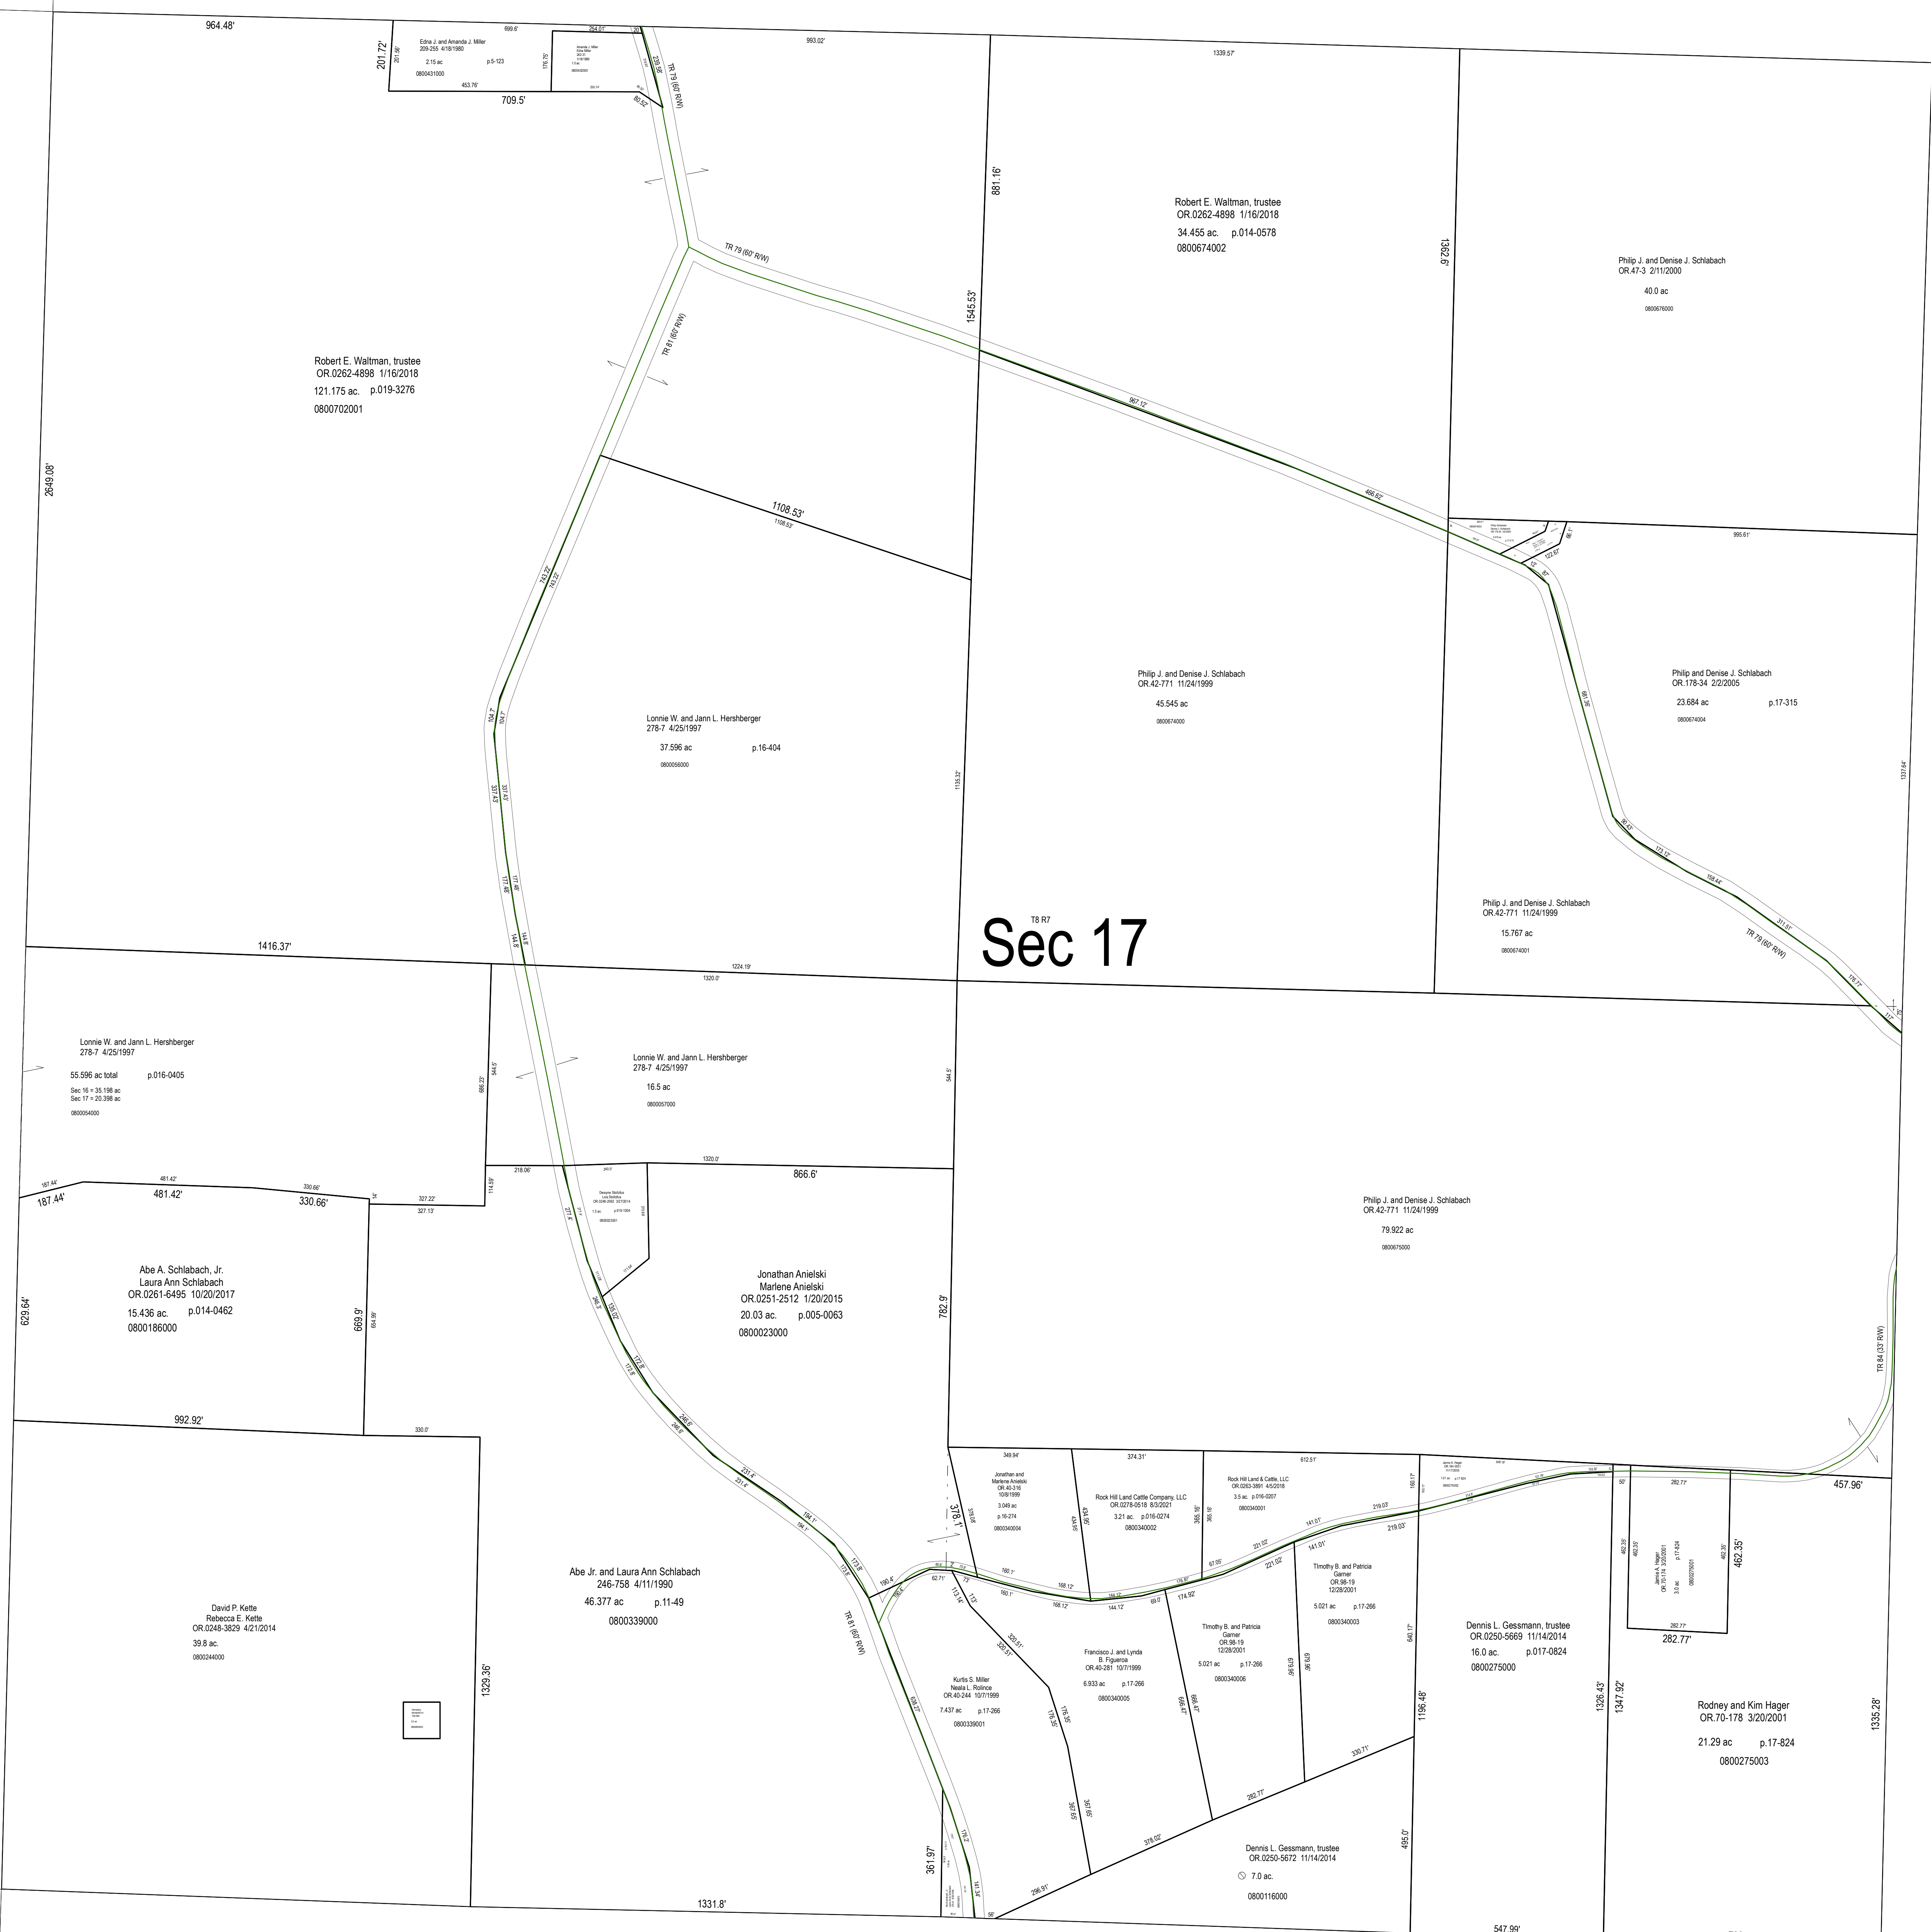

K-18

K-23

K-28

K-17

K-27

Sec 17

K-16

K-21

K-26

S.F.T.
new survey required
for next transfer

Last Revision: 1/5/2022

Sec. 17, T-8, R-7
Killbuck Twp.
Holmes County, Ohio

K-22