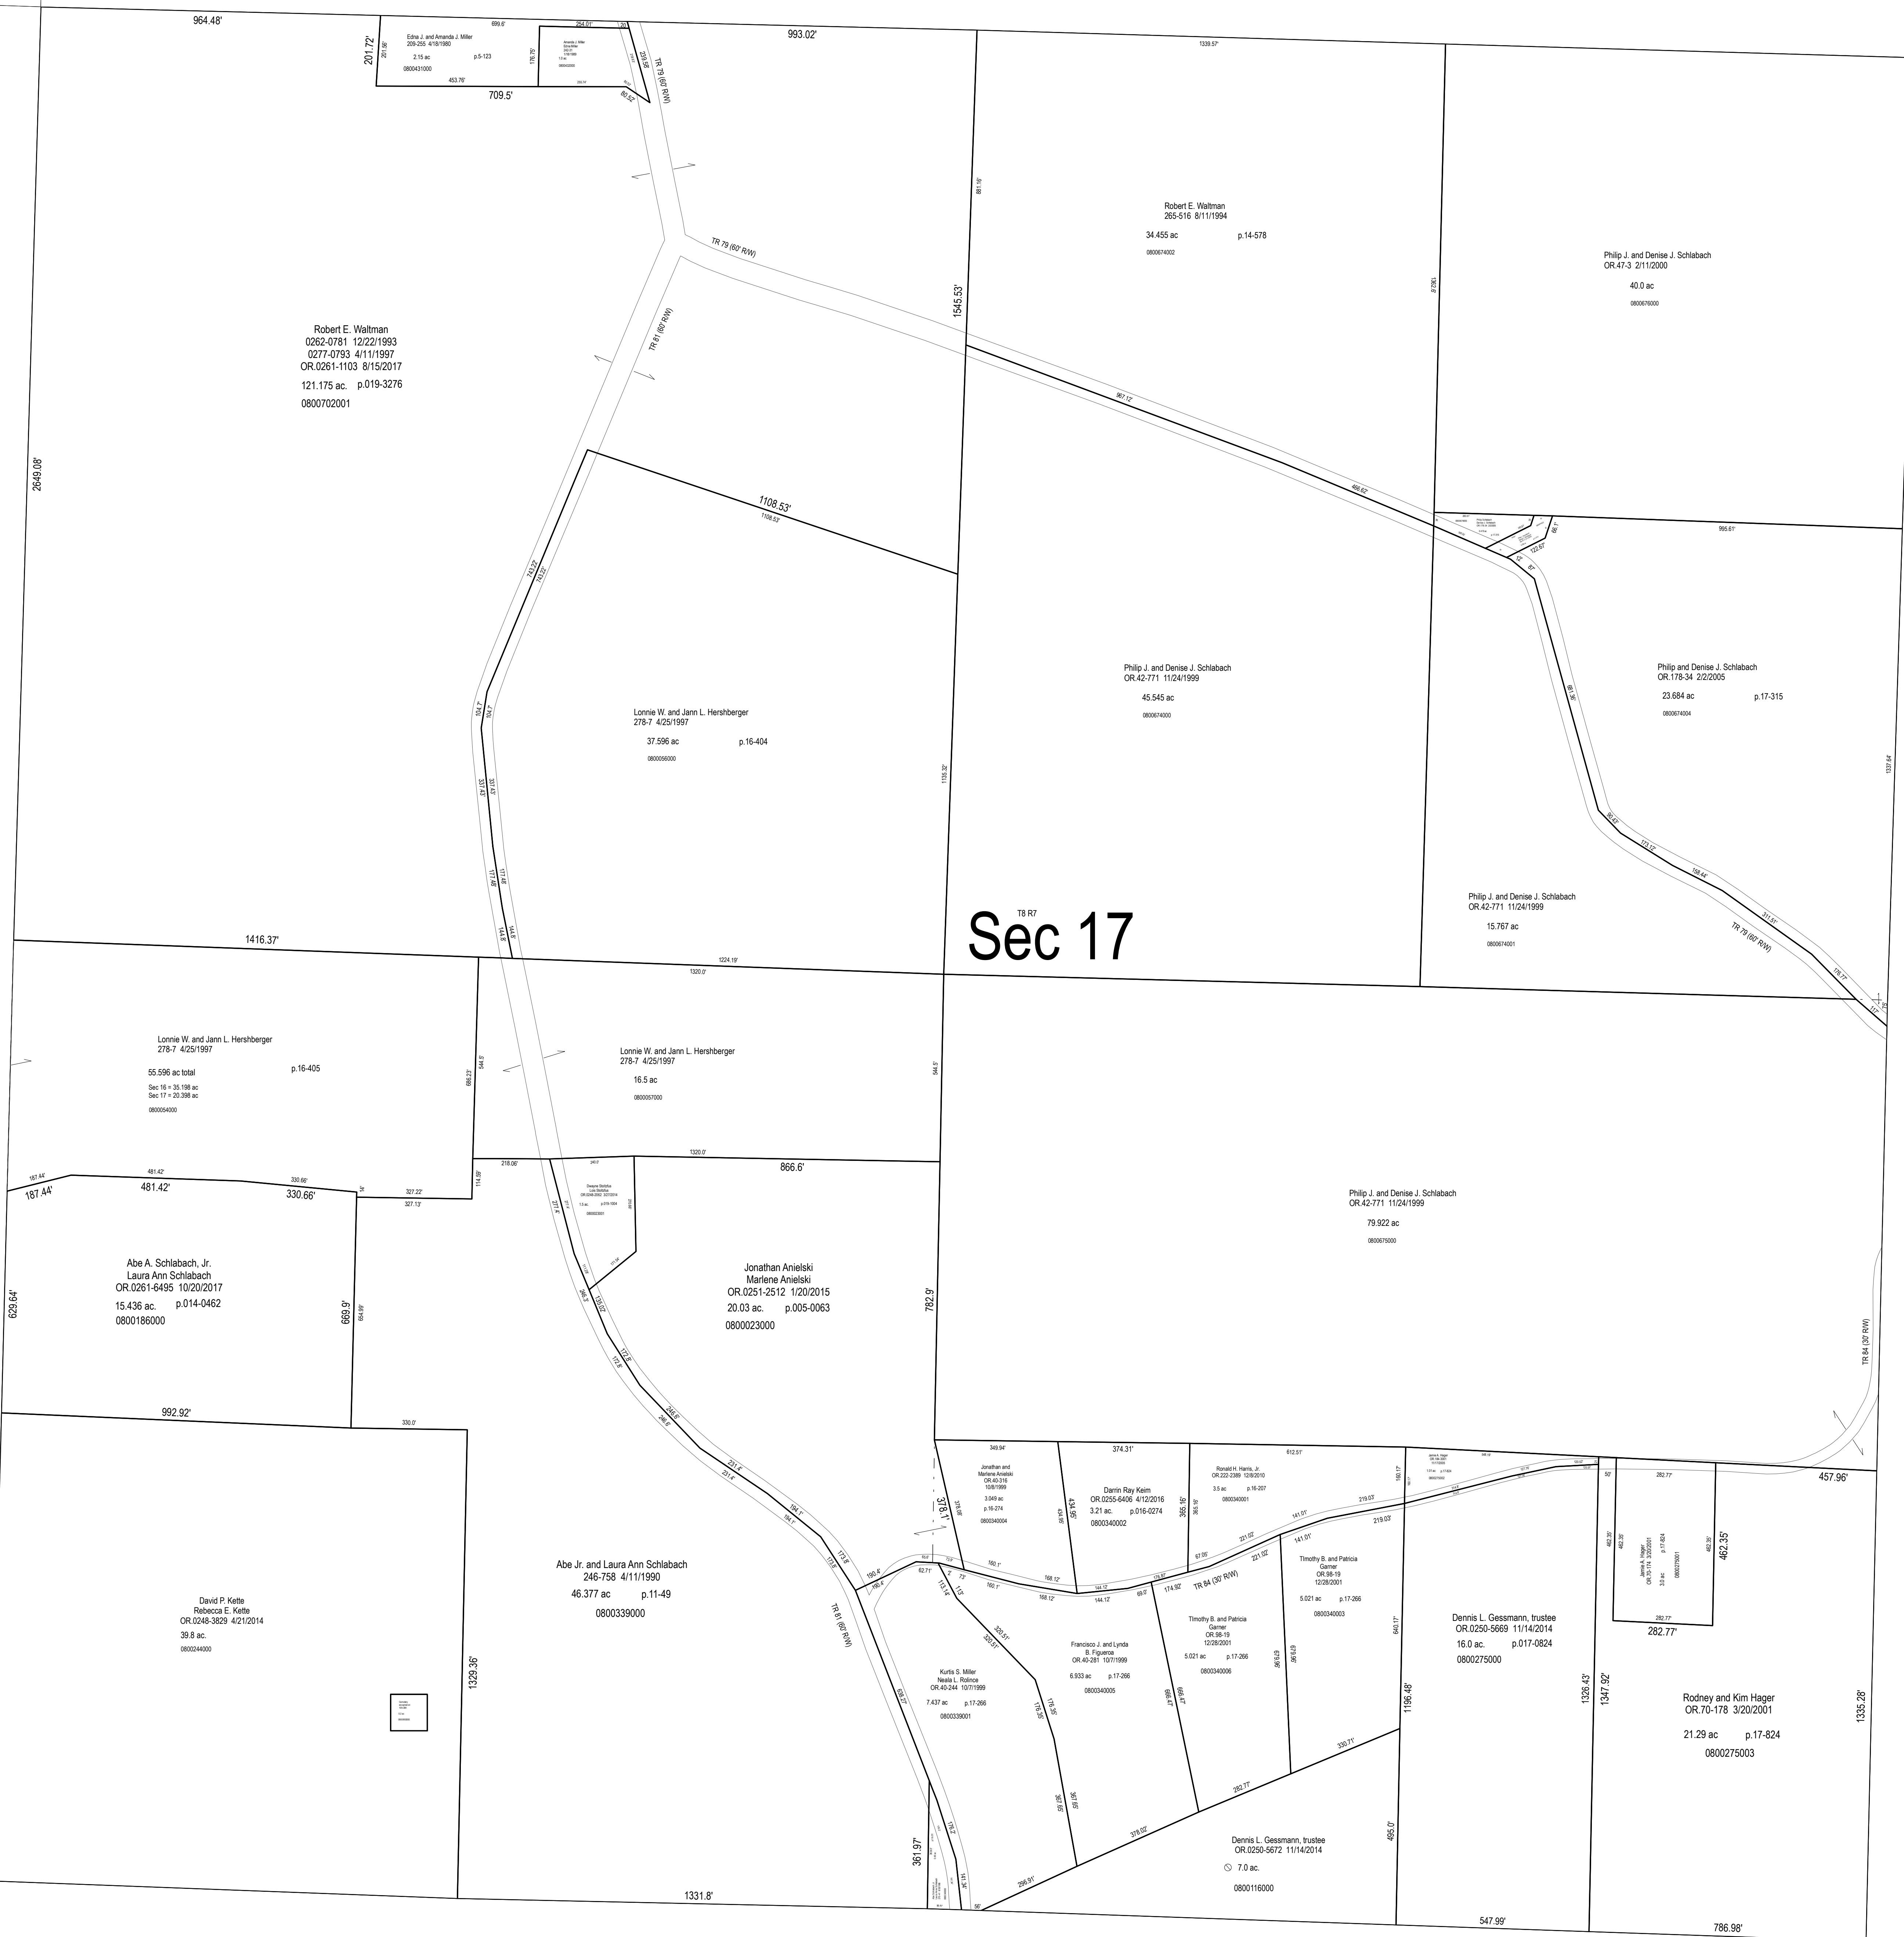

K-18

K-23

K-28

K-17

K-27

Sec 17

K-16

K-21

K-26

S.F.T.
new survey required
for next transfer

Last Revision: 1/2/2018

**Sec. 17, T-8, R-7
Killbuck Twp.
Holmes County, Ohio**

K-22