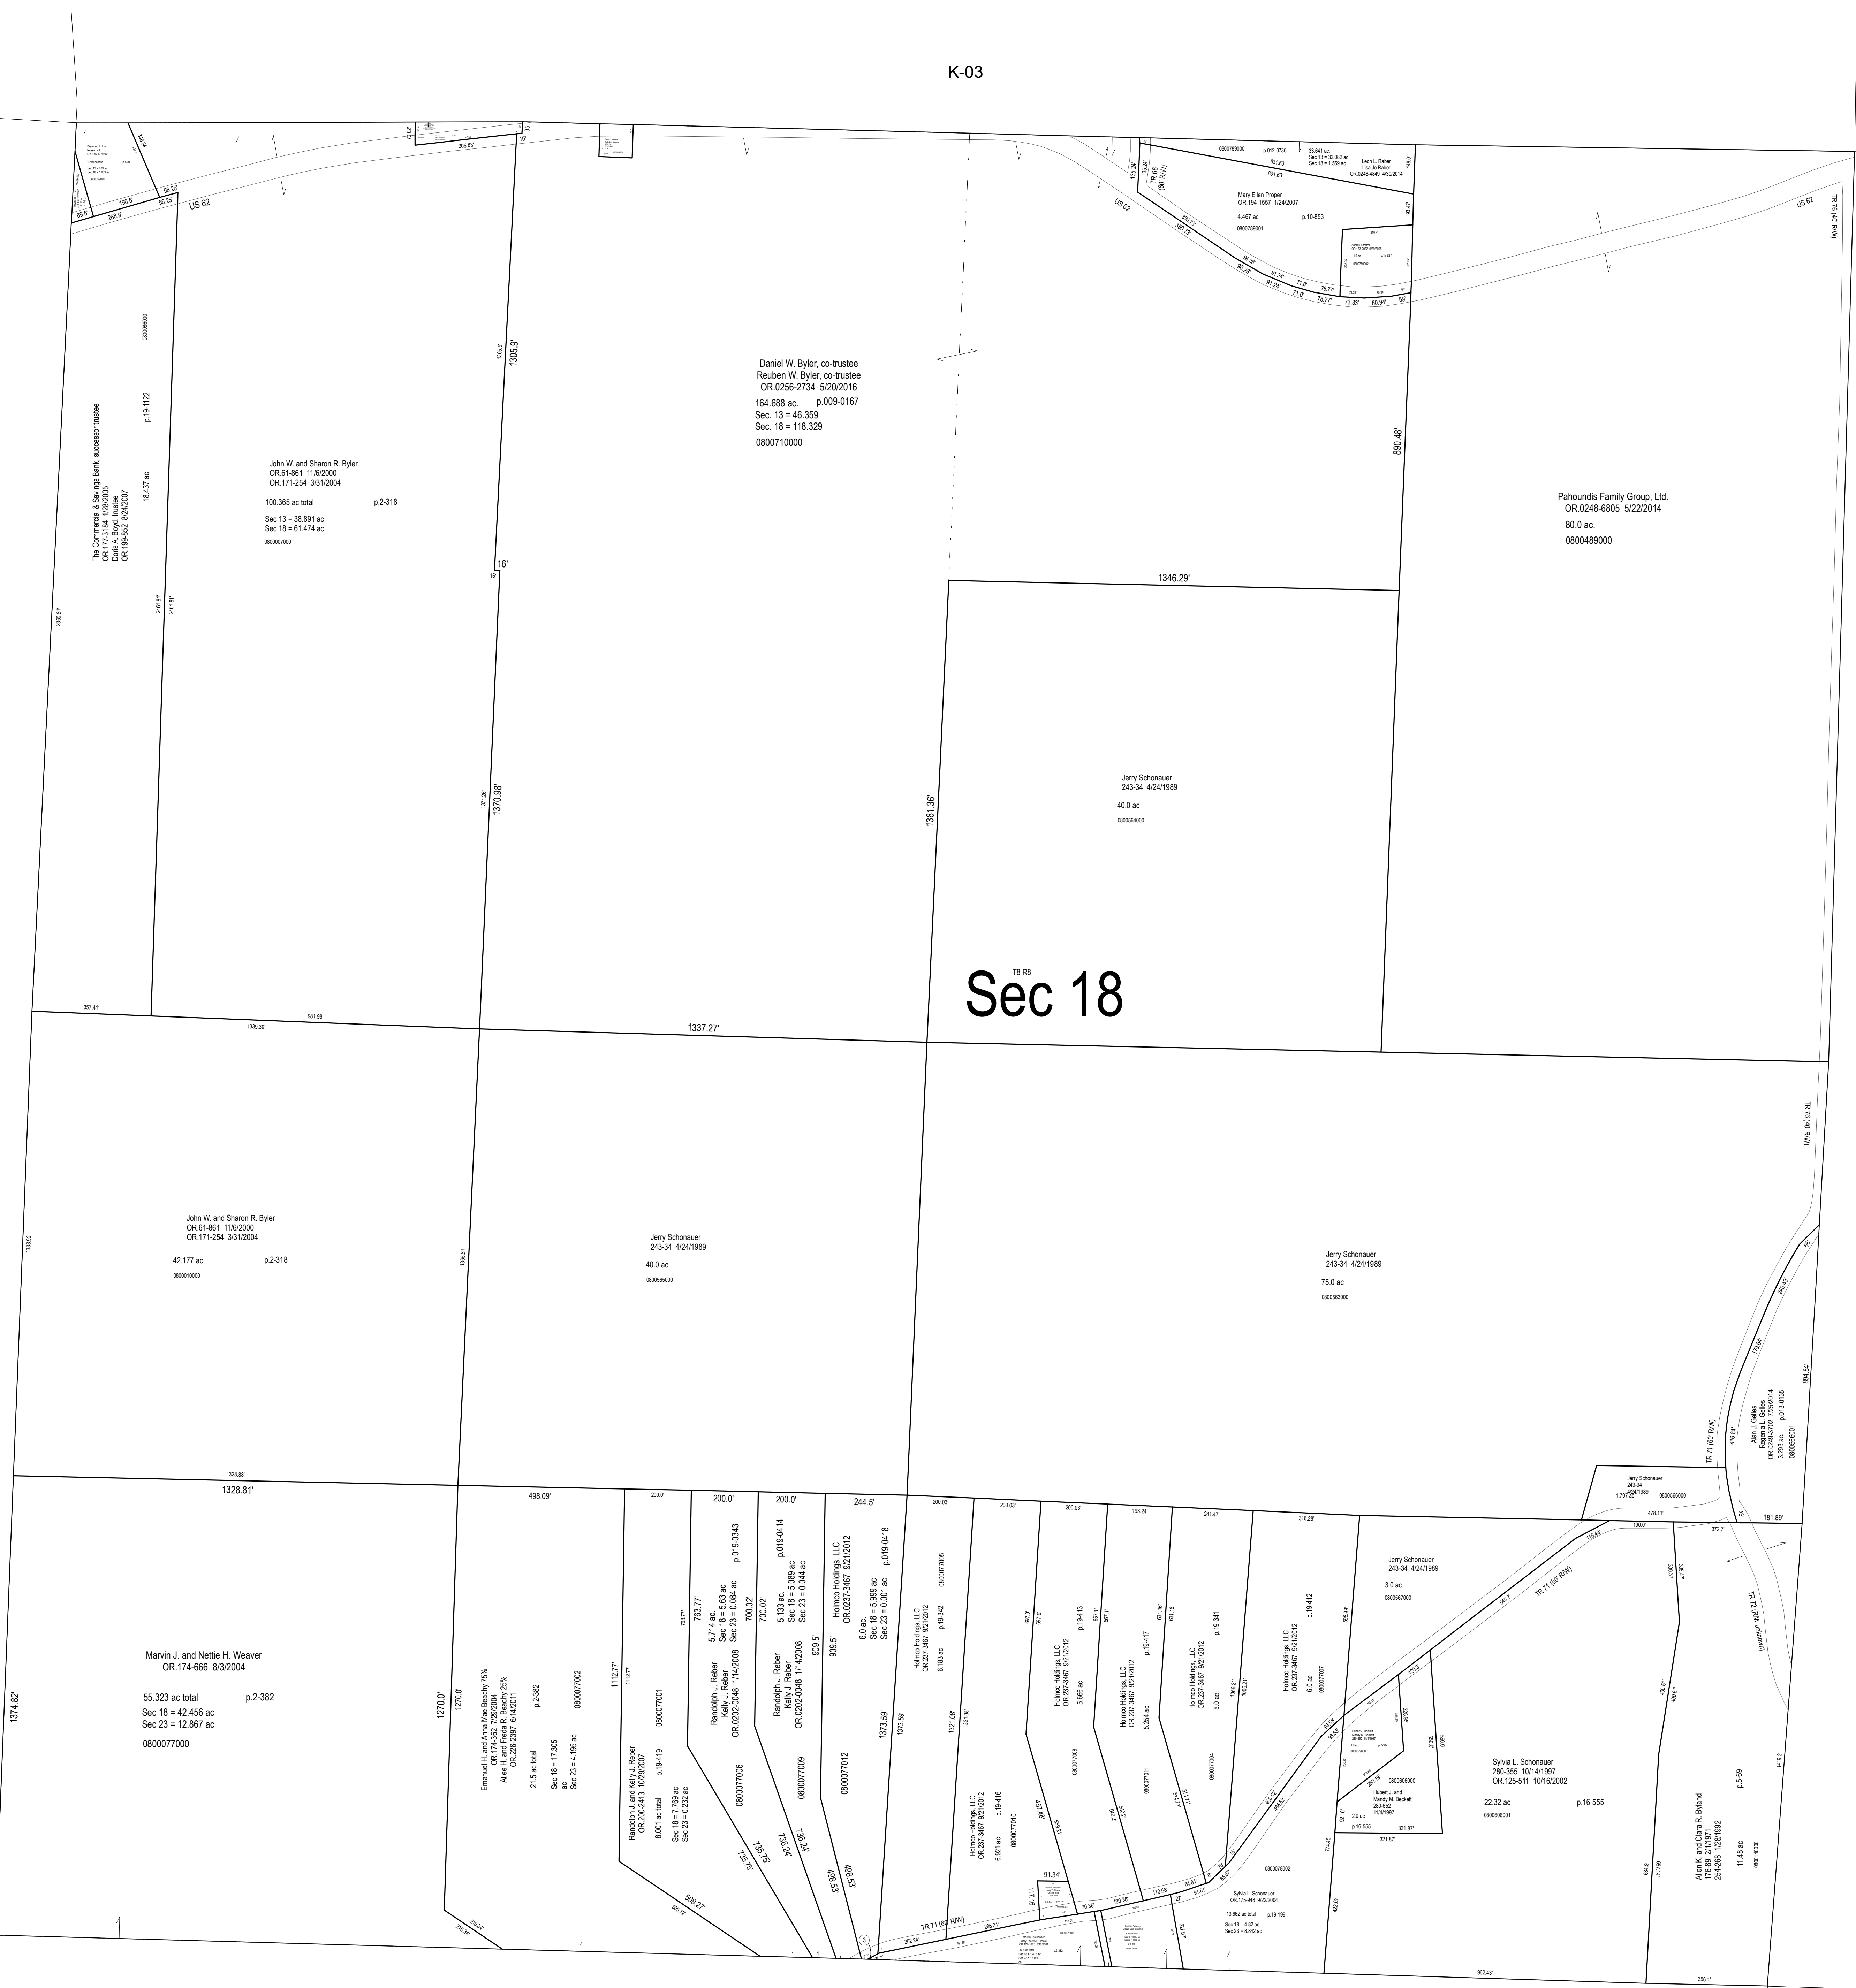

R-33

K-03

K-08

R-32

K-07

R-31

K-01

K-06

T8 R8
Sec 18

S.F.T.
new survey required for next transfer

Last Revision: 12/30/2016

Sec. 18, T-8, R-8
Killbuck Twp.
Holmes County, Ohio

K-02