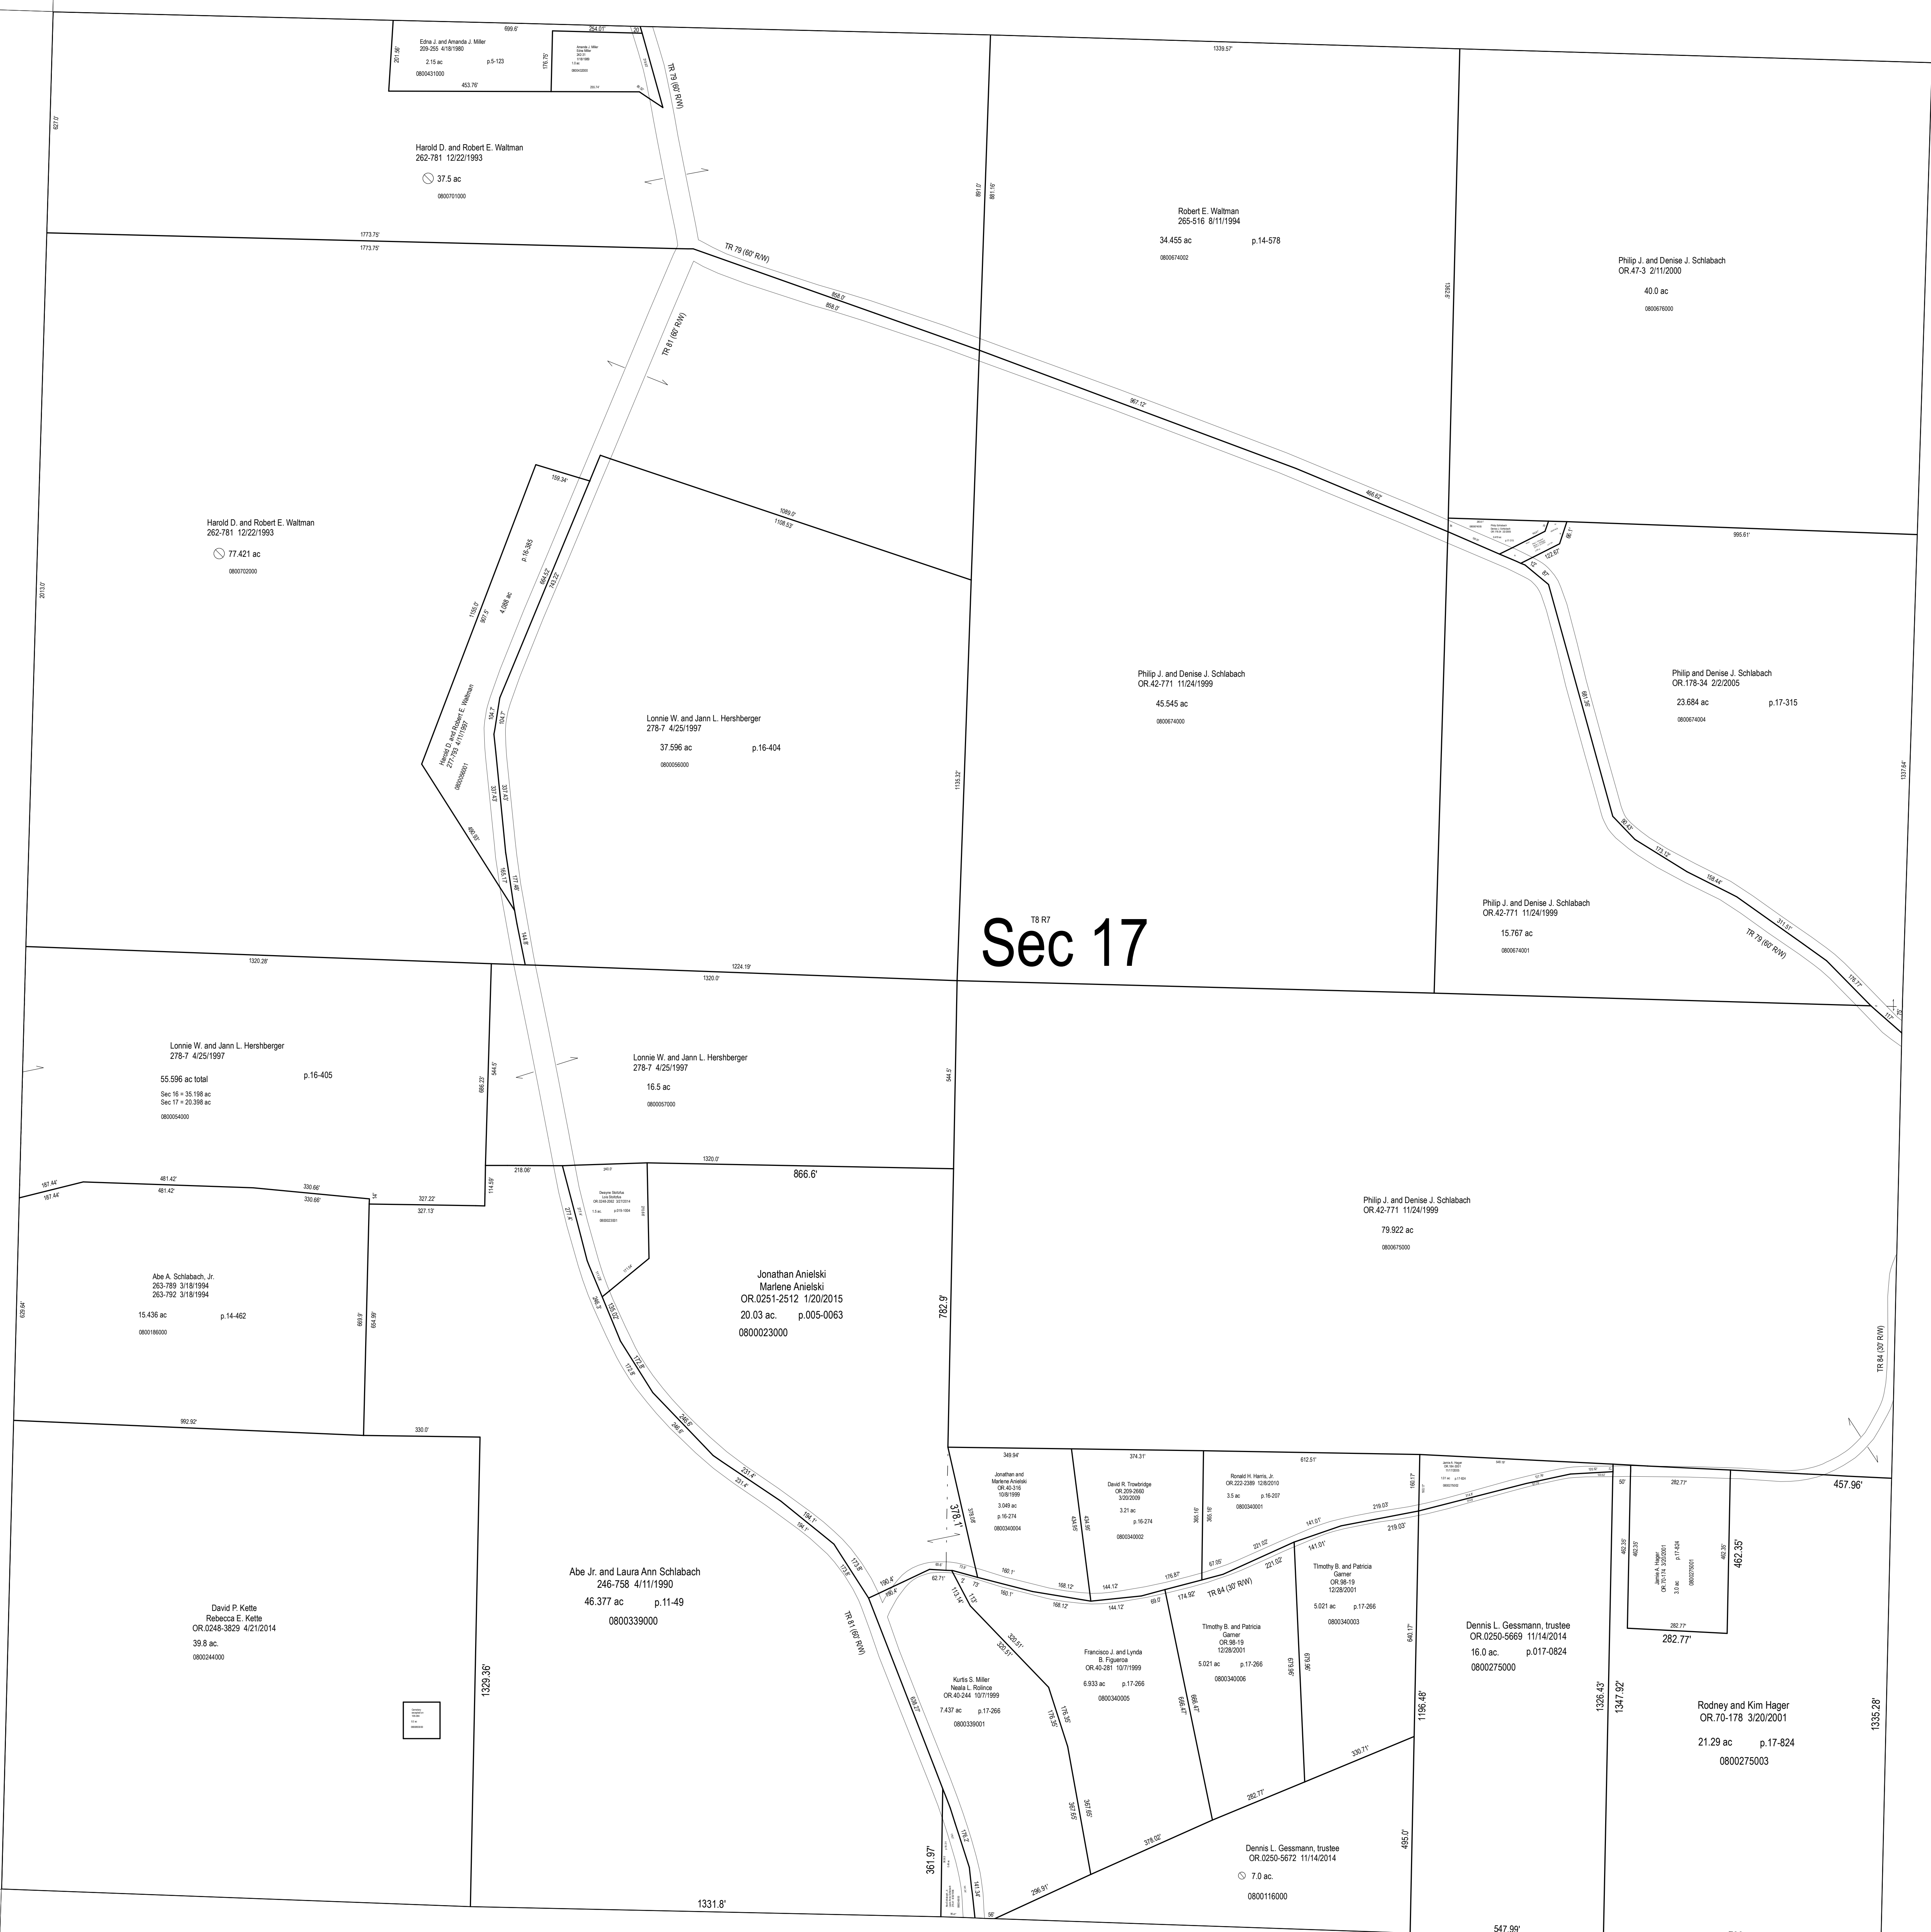

K-18

K-23

K-28

K-17

K-27

Sec 17

K-16

K-21

K-26

S.F.T.
new survey required
for next transfer

Last Revision: 12/31/2015

Sec. 17, T-8, R-7
Killbuck Twp.
Holmes County, Ohio

K-22