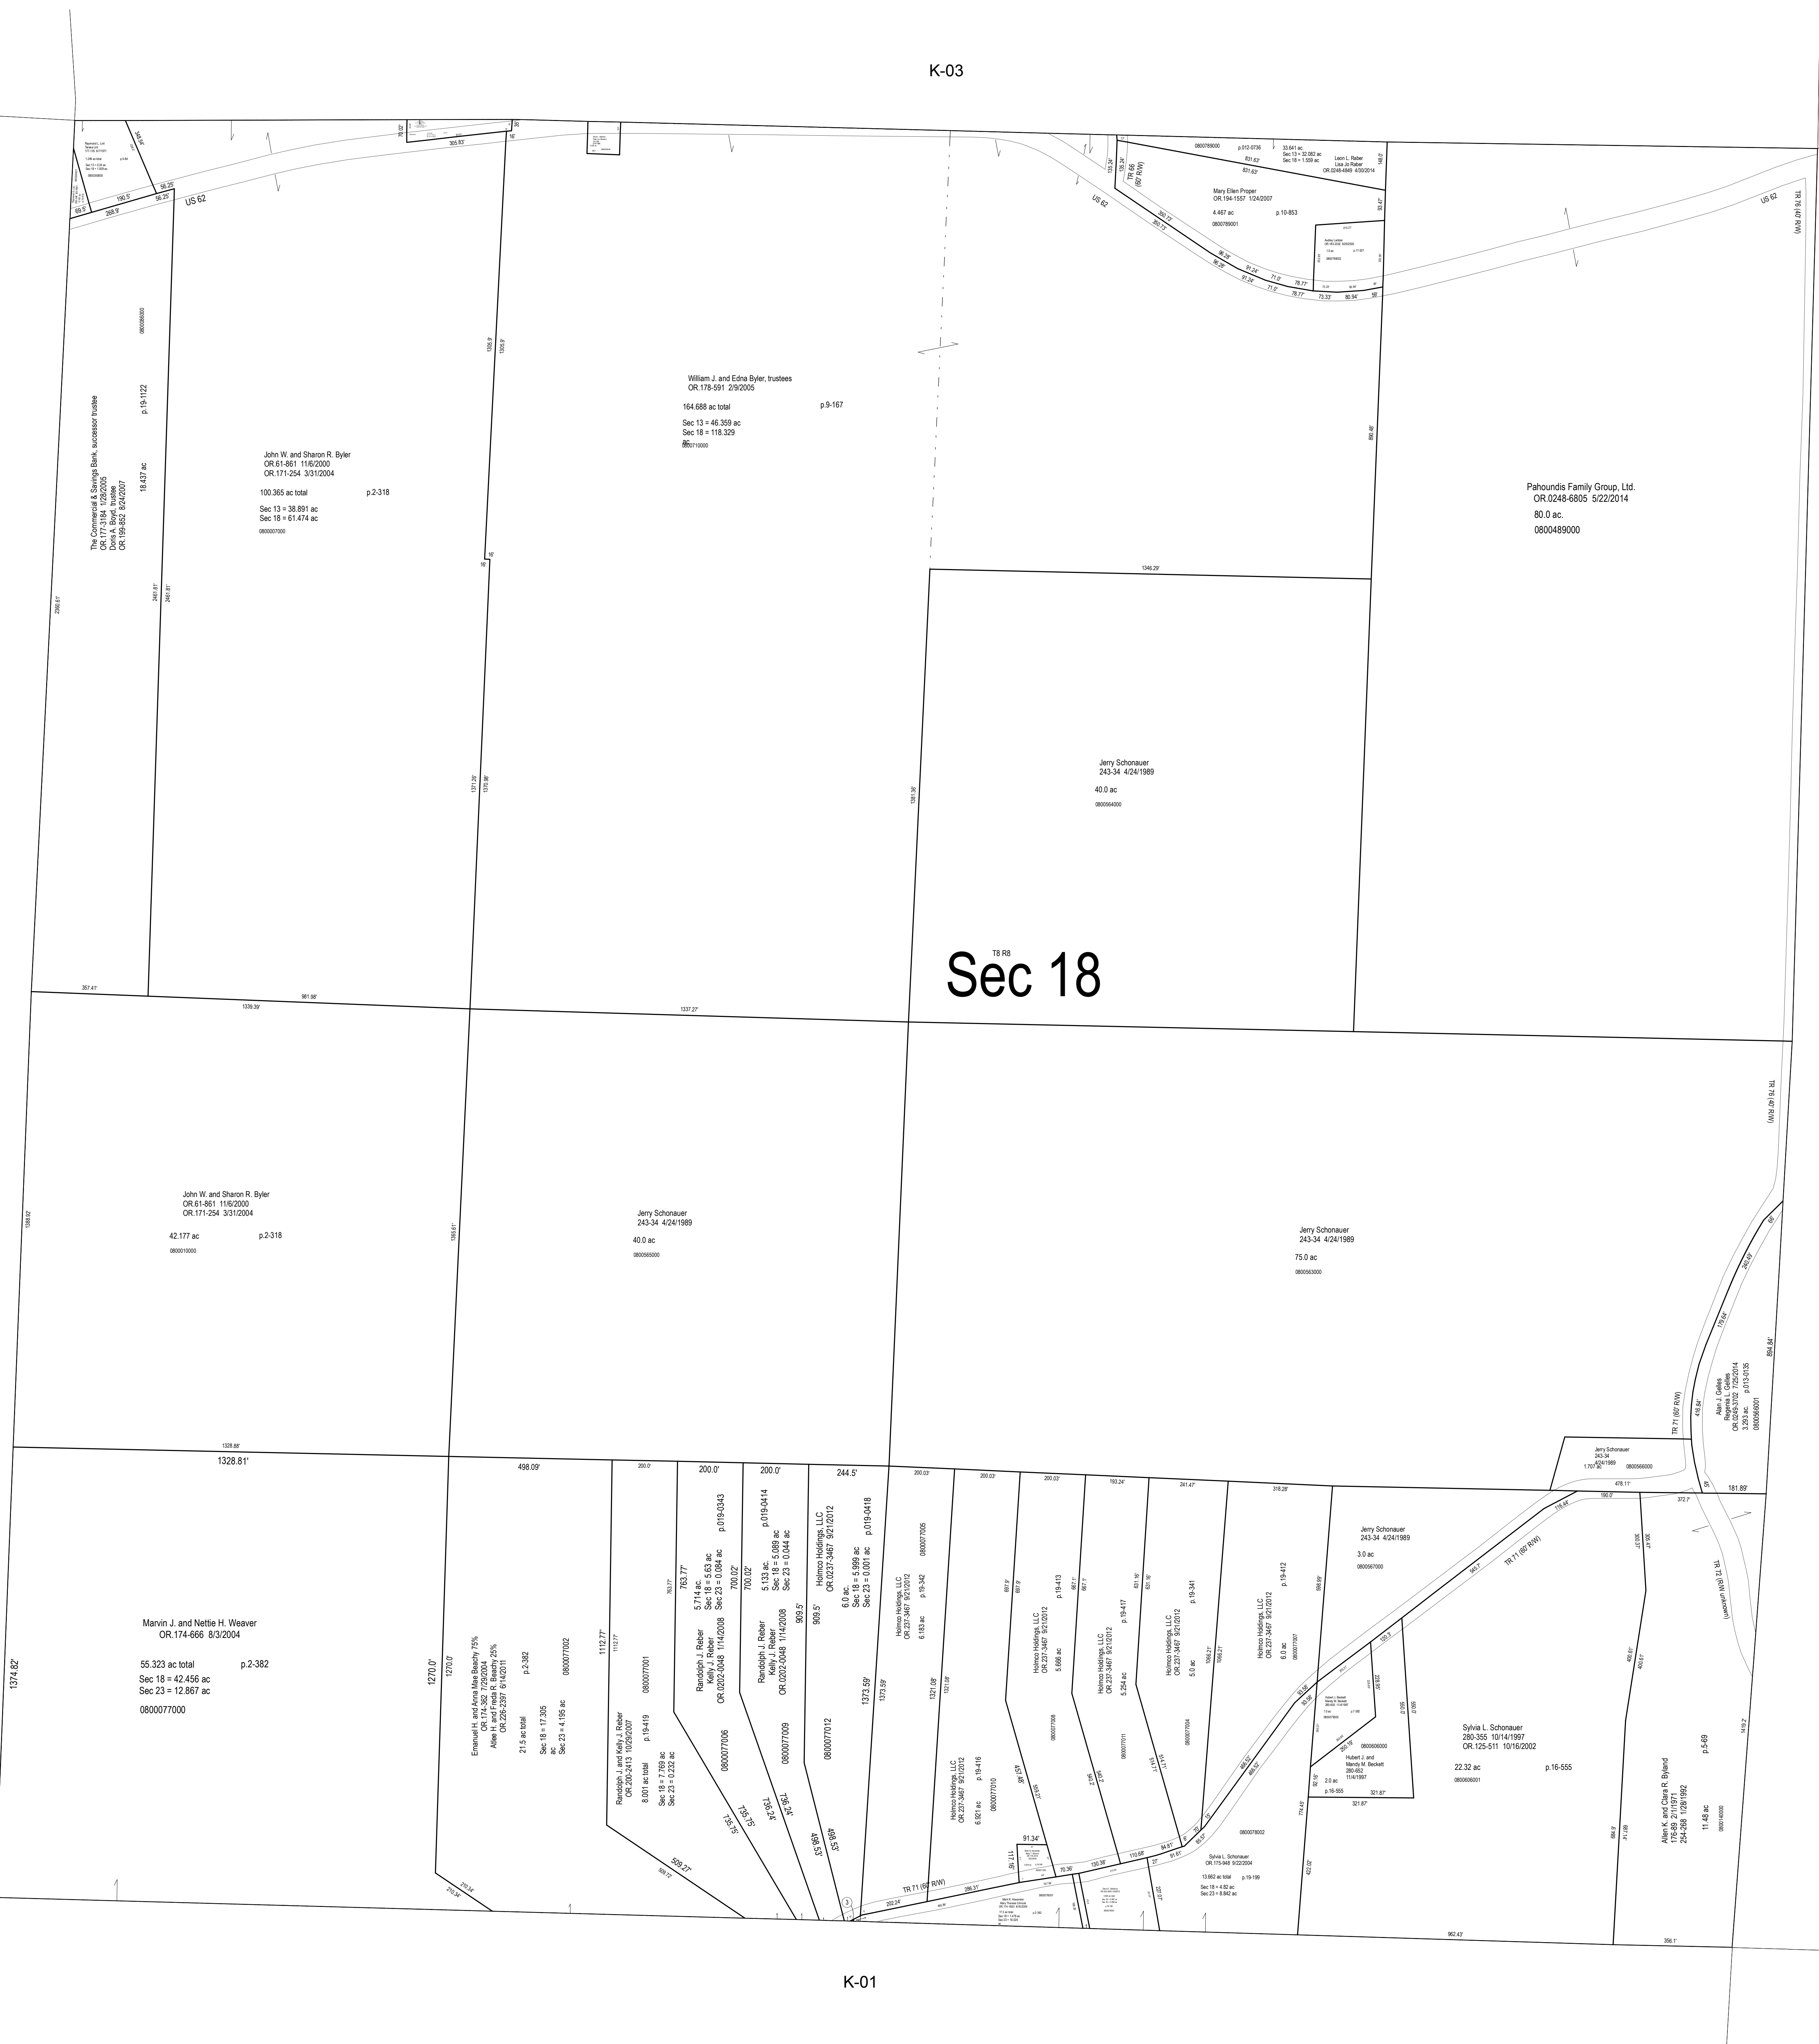

R-33

K-03

K-08

R-32

K-07

R-31

K-06

T-8 R-8
Sec 18

S.F.T.
new survey required for next transfer

Last Revision: 12/31/2015

Sec. 18, T-8, R-8
Killbuck Twp.
Holmes County, Ohio

K-02