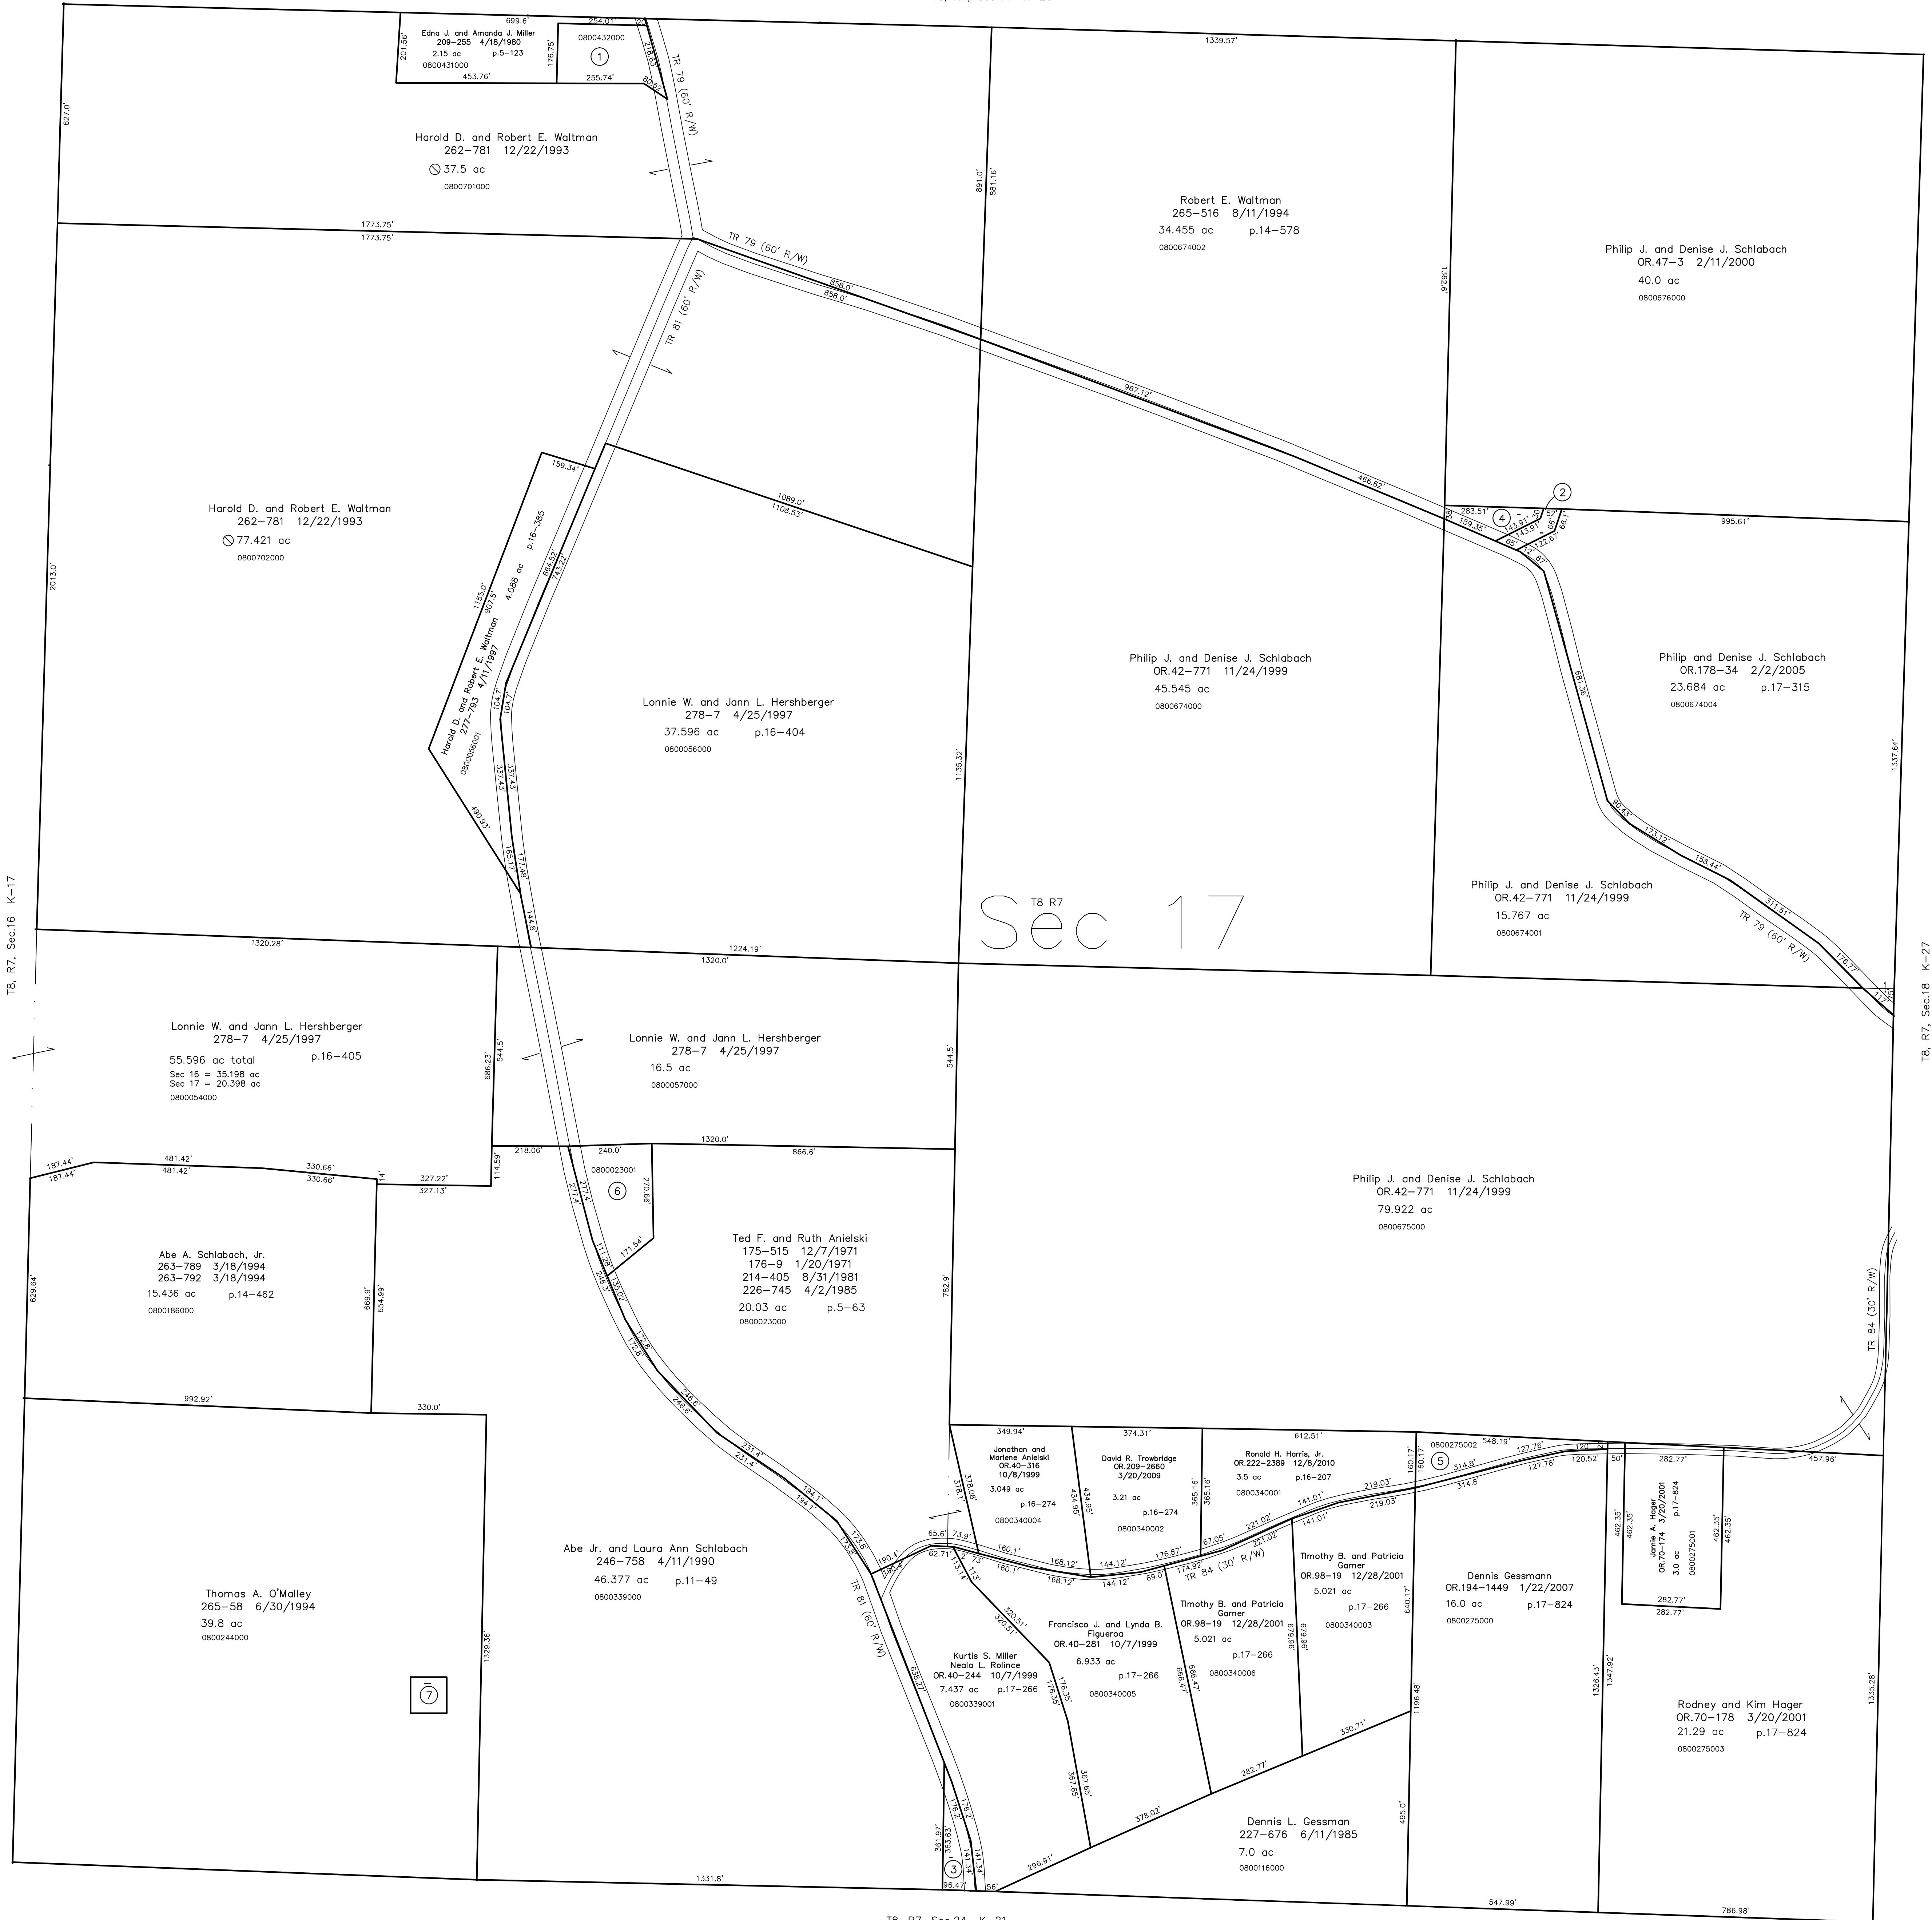

- 0800432000 ① Amanda J. and Edna Miller
  242-31 1/18/1989
  1.0 ac
- 0800674003 ② Philip J. and Denise J. Schlabach
  OR.47-3 2/11/2000
  0.208 ac p.17-314
- 0800340000 ③ Abe Jr. and Laura Anne Schlabach
  275-41 8/30/1996
  0.49 ac p.16-211
- 0800674005 ④ Philip and Denise J. Schlabach
  OR.178-34 2/2/2005
  0.419 ac p.17-315
- 0800275002 ⑤ Jamie A. Hager
  OR.184-3001 11/17/2005
  1.01 ac p.17-824
- 0800023001 ⑥ Darryl E. Noah and Betty L. Duval
  26197-2178 6/11/2007
  1.5 ac p.19-1004
- 0800893000 ⑦ cemetery?
  ex on 109-384
  0.2 ac

T8, R7, Sec.16 K-17

T8, R7, Sec.18 K-27

Last Revision: 12/8/2010
T-8, R-7, Sec.17
Killbuck Twp.
Holmes County, Ohio

⊙ new survey required for next transfer

K-22