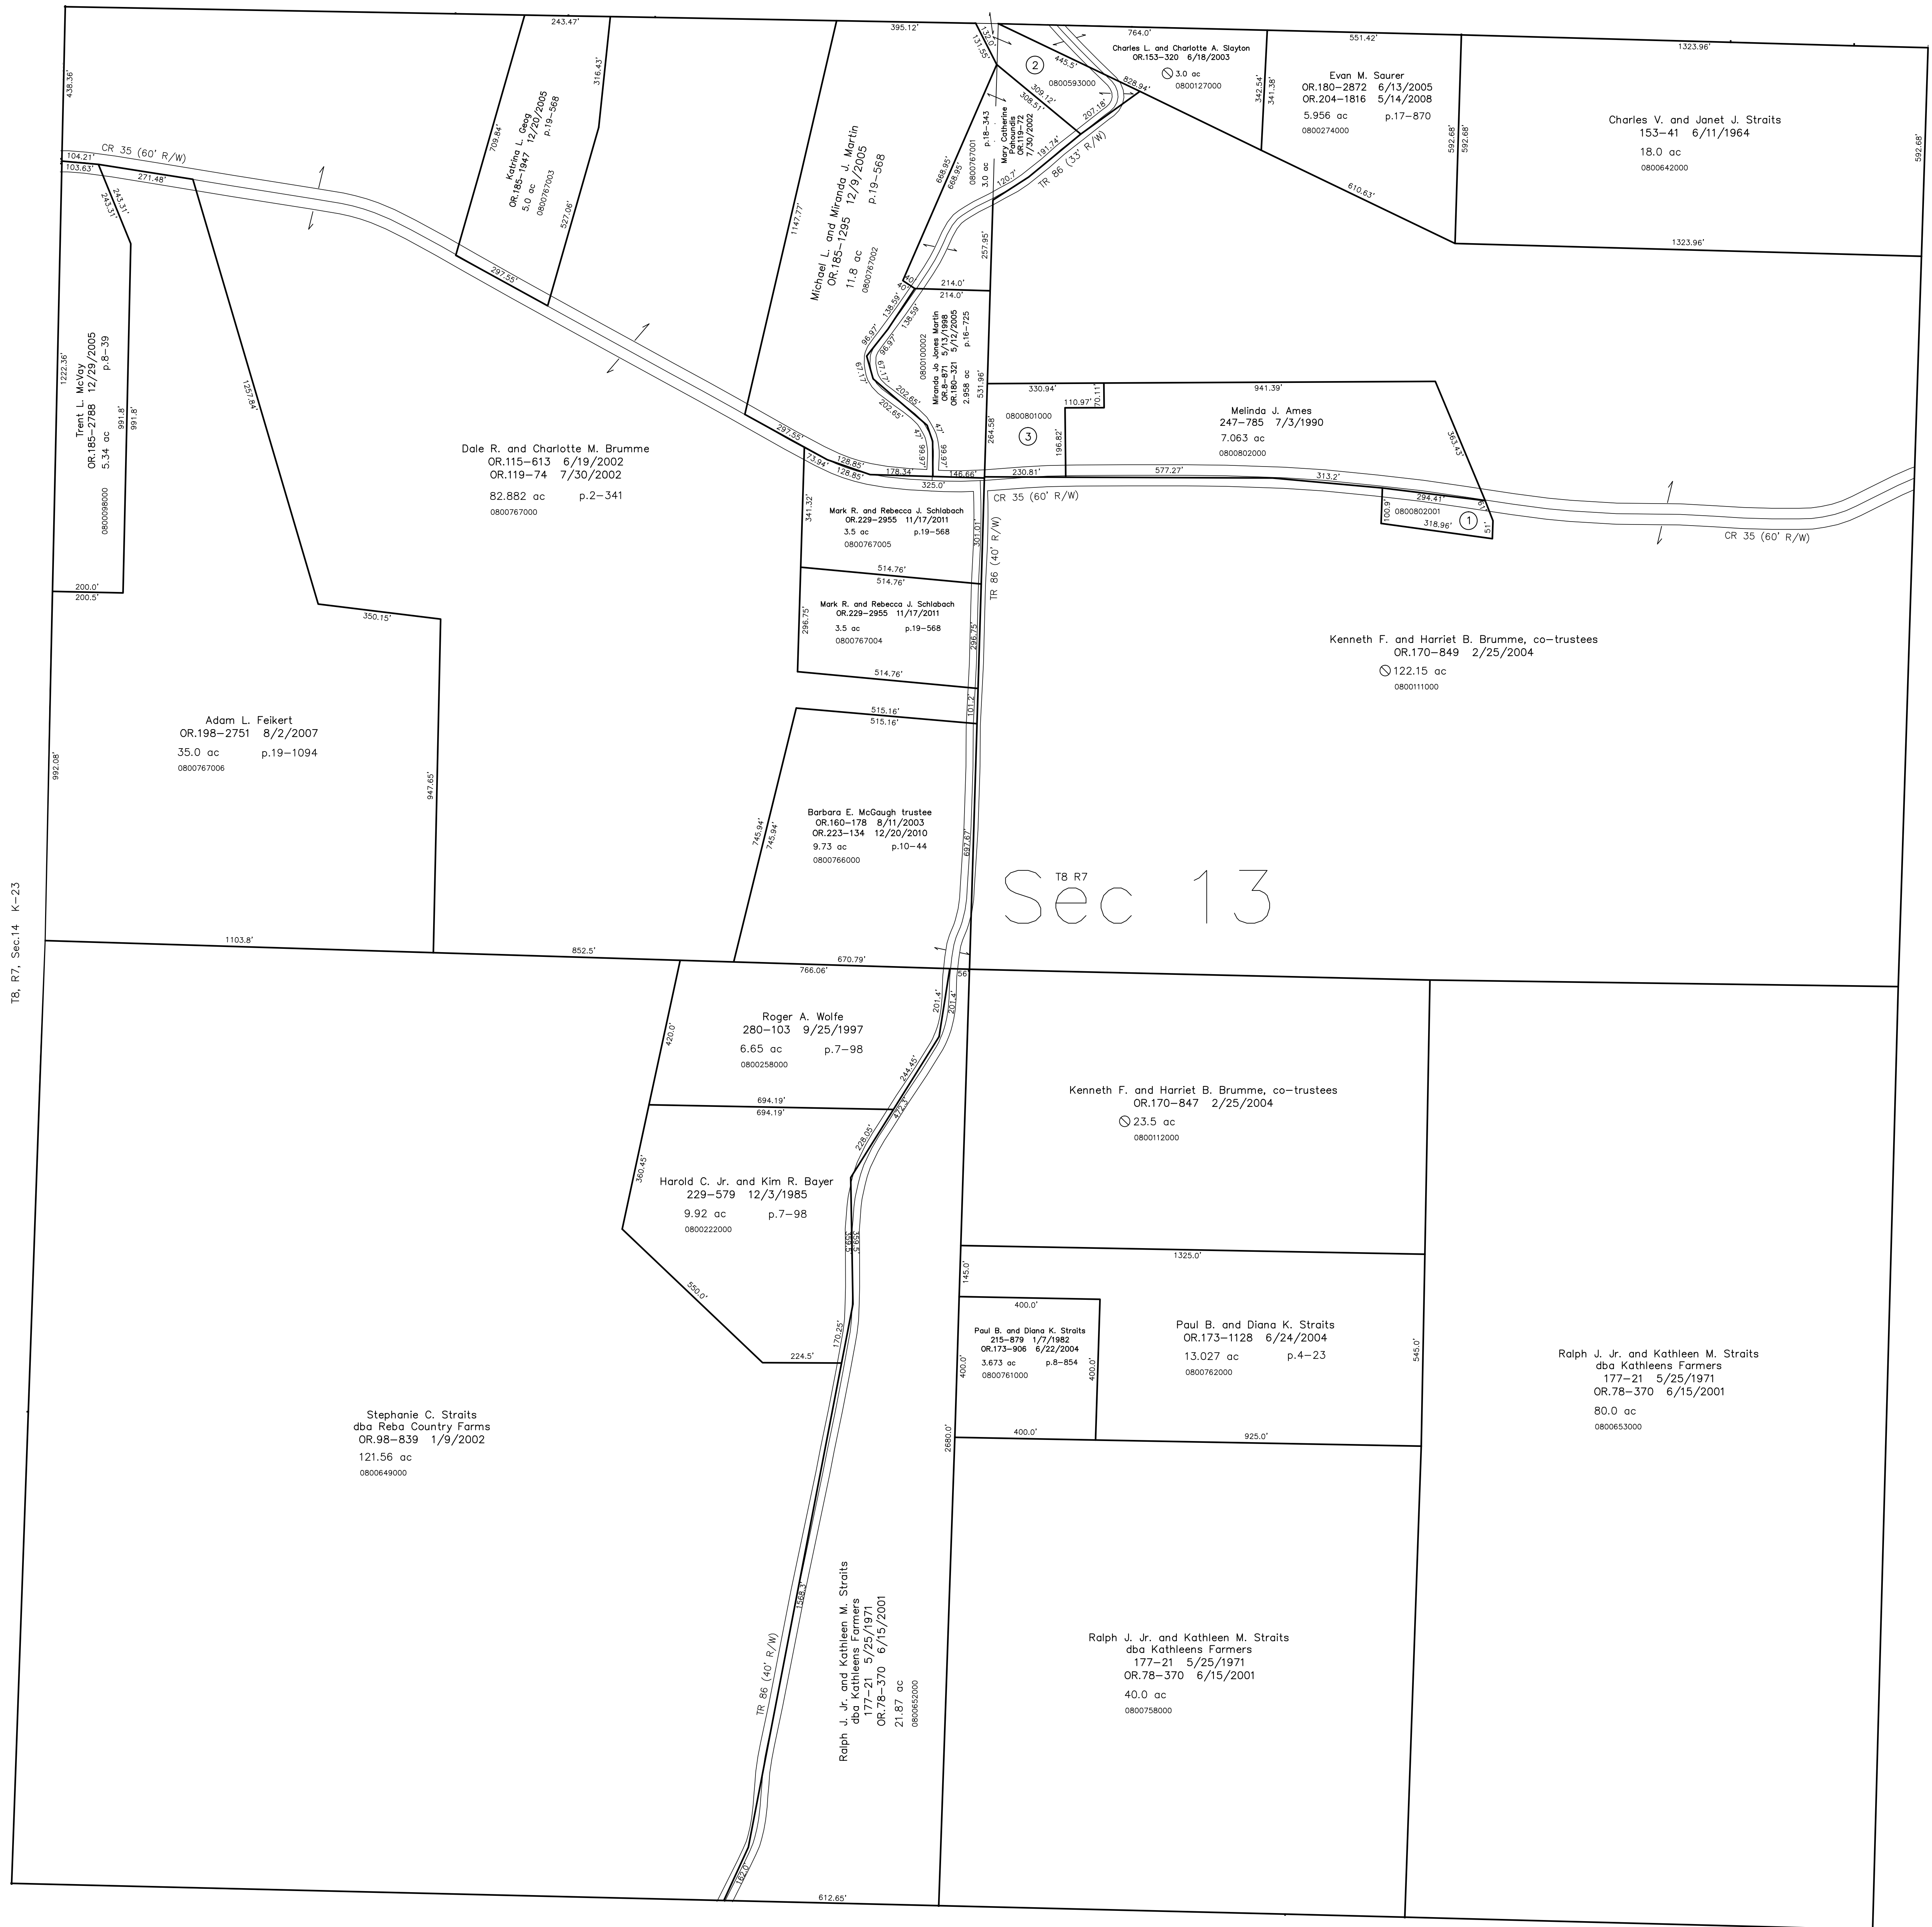

T8, R7, Sec.14 K-23

Mechanic Township T8, R7, Sec.12 MC-03

Last Revision: 11/17/2011
T-8, R-7, Sec.13
Killbuck Twp.
Holmes County, Ohio
K-28

⊙ new survey required for next transfer