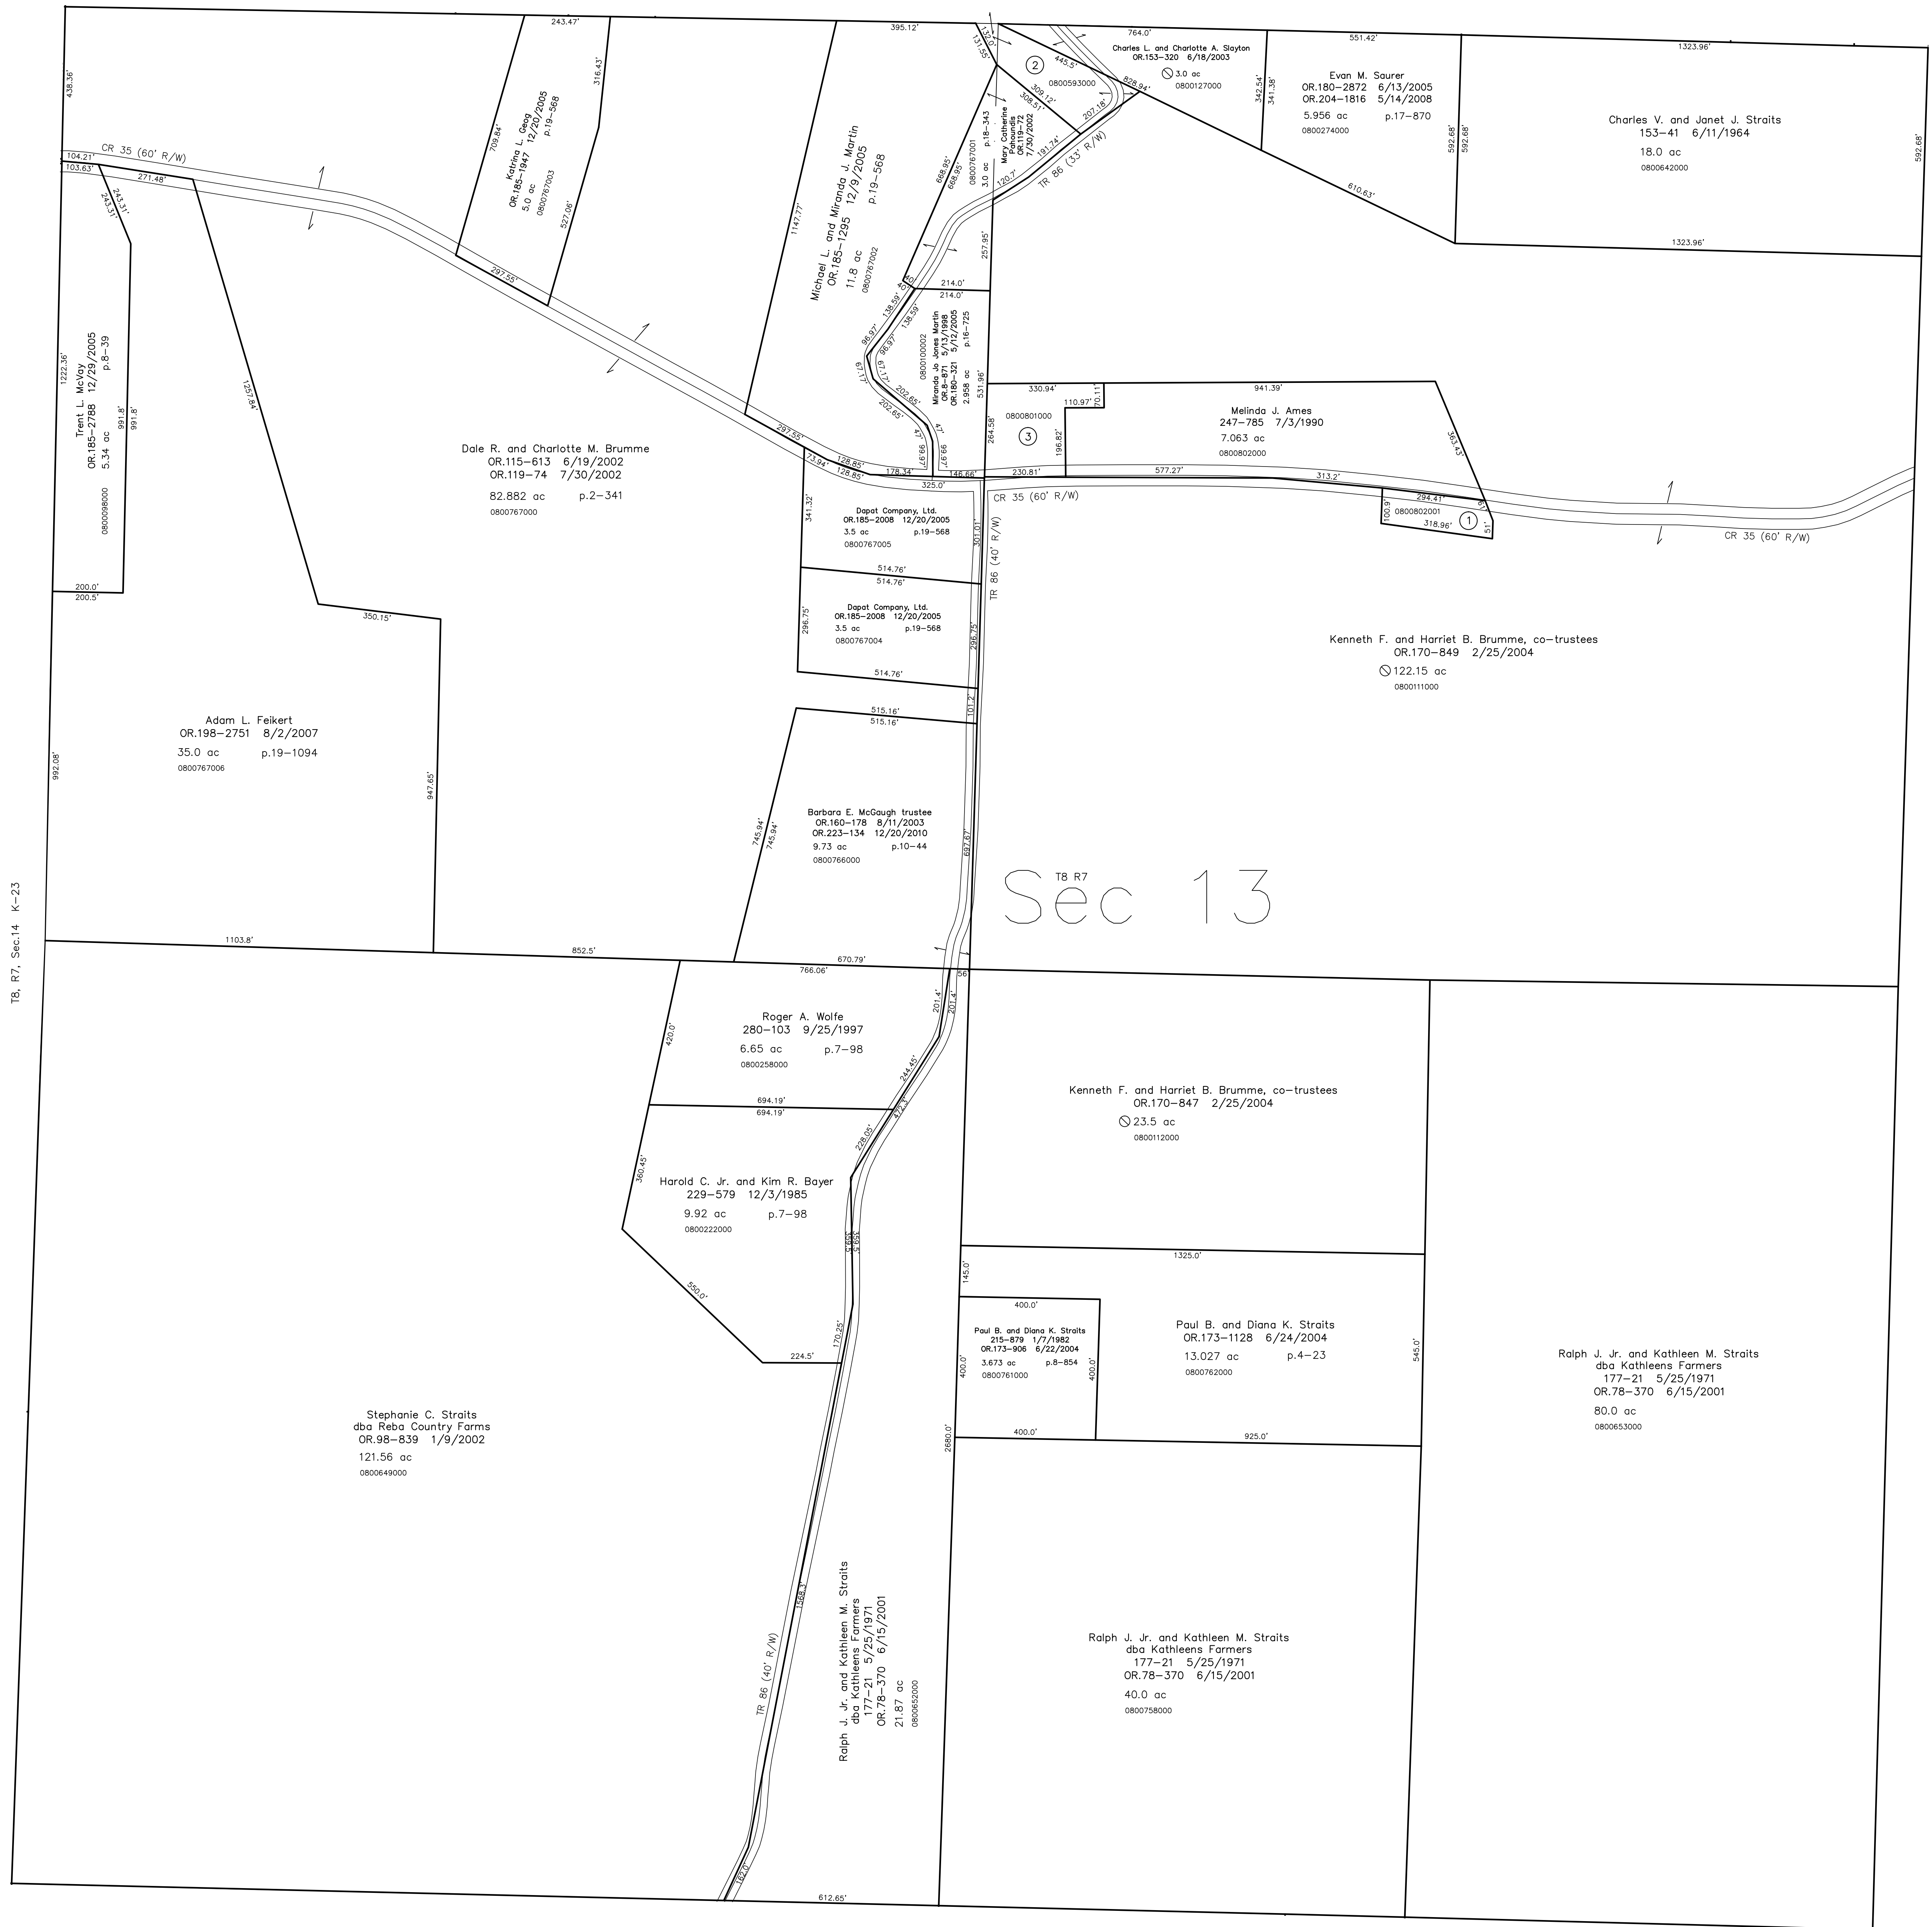

T8, R7, Sec.14 K-23

Mechanic Township T8, R7, Sec.12 MC-03

Last Revision: 12/20/2010

T-8, R-7, Sec.13
Killbuck Twp.
Holmes County, Ohio

⊙ new survey required
for next transfer

K-28