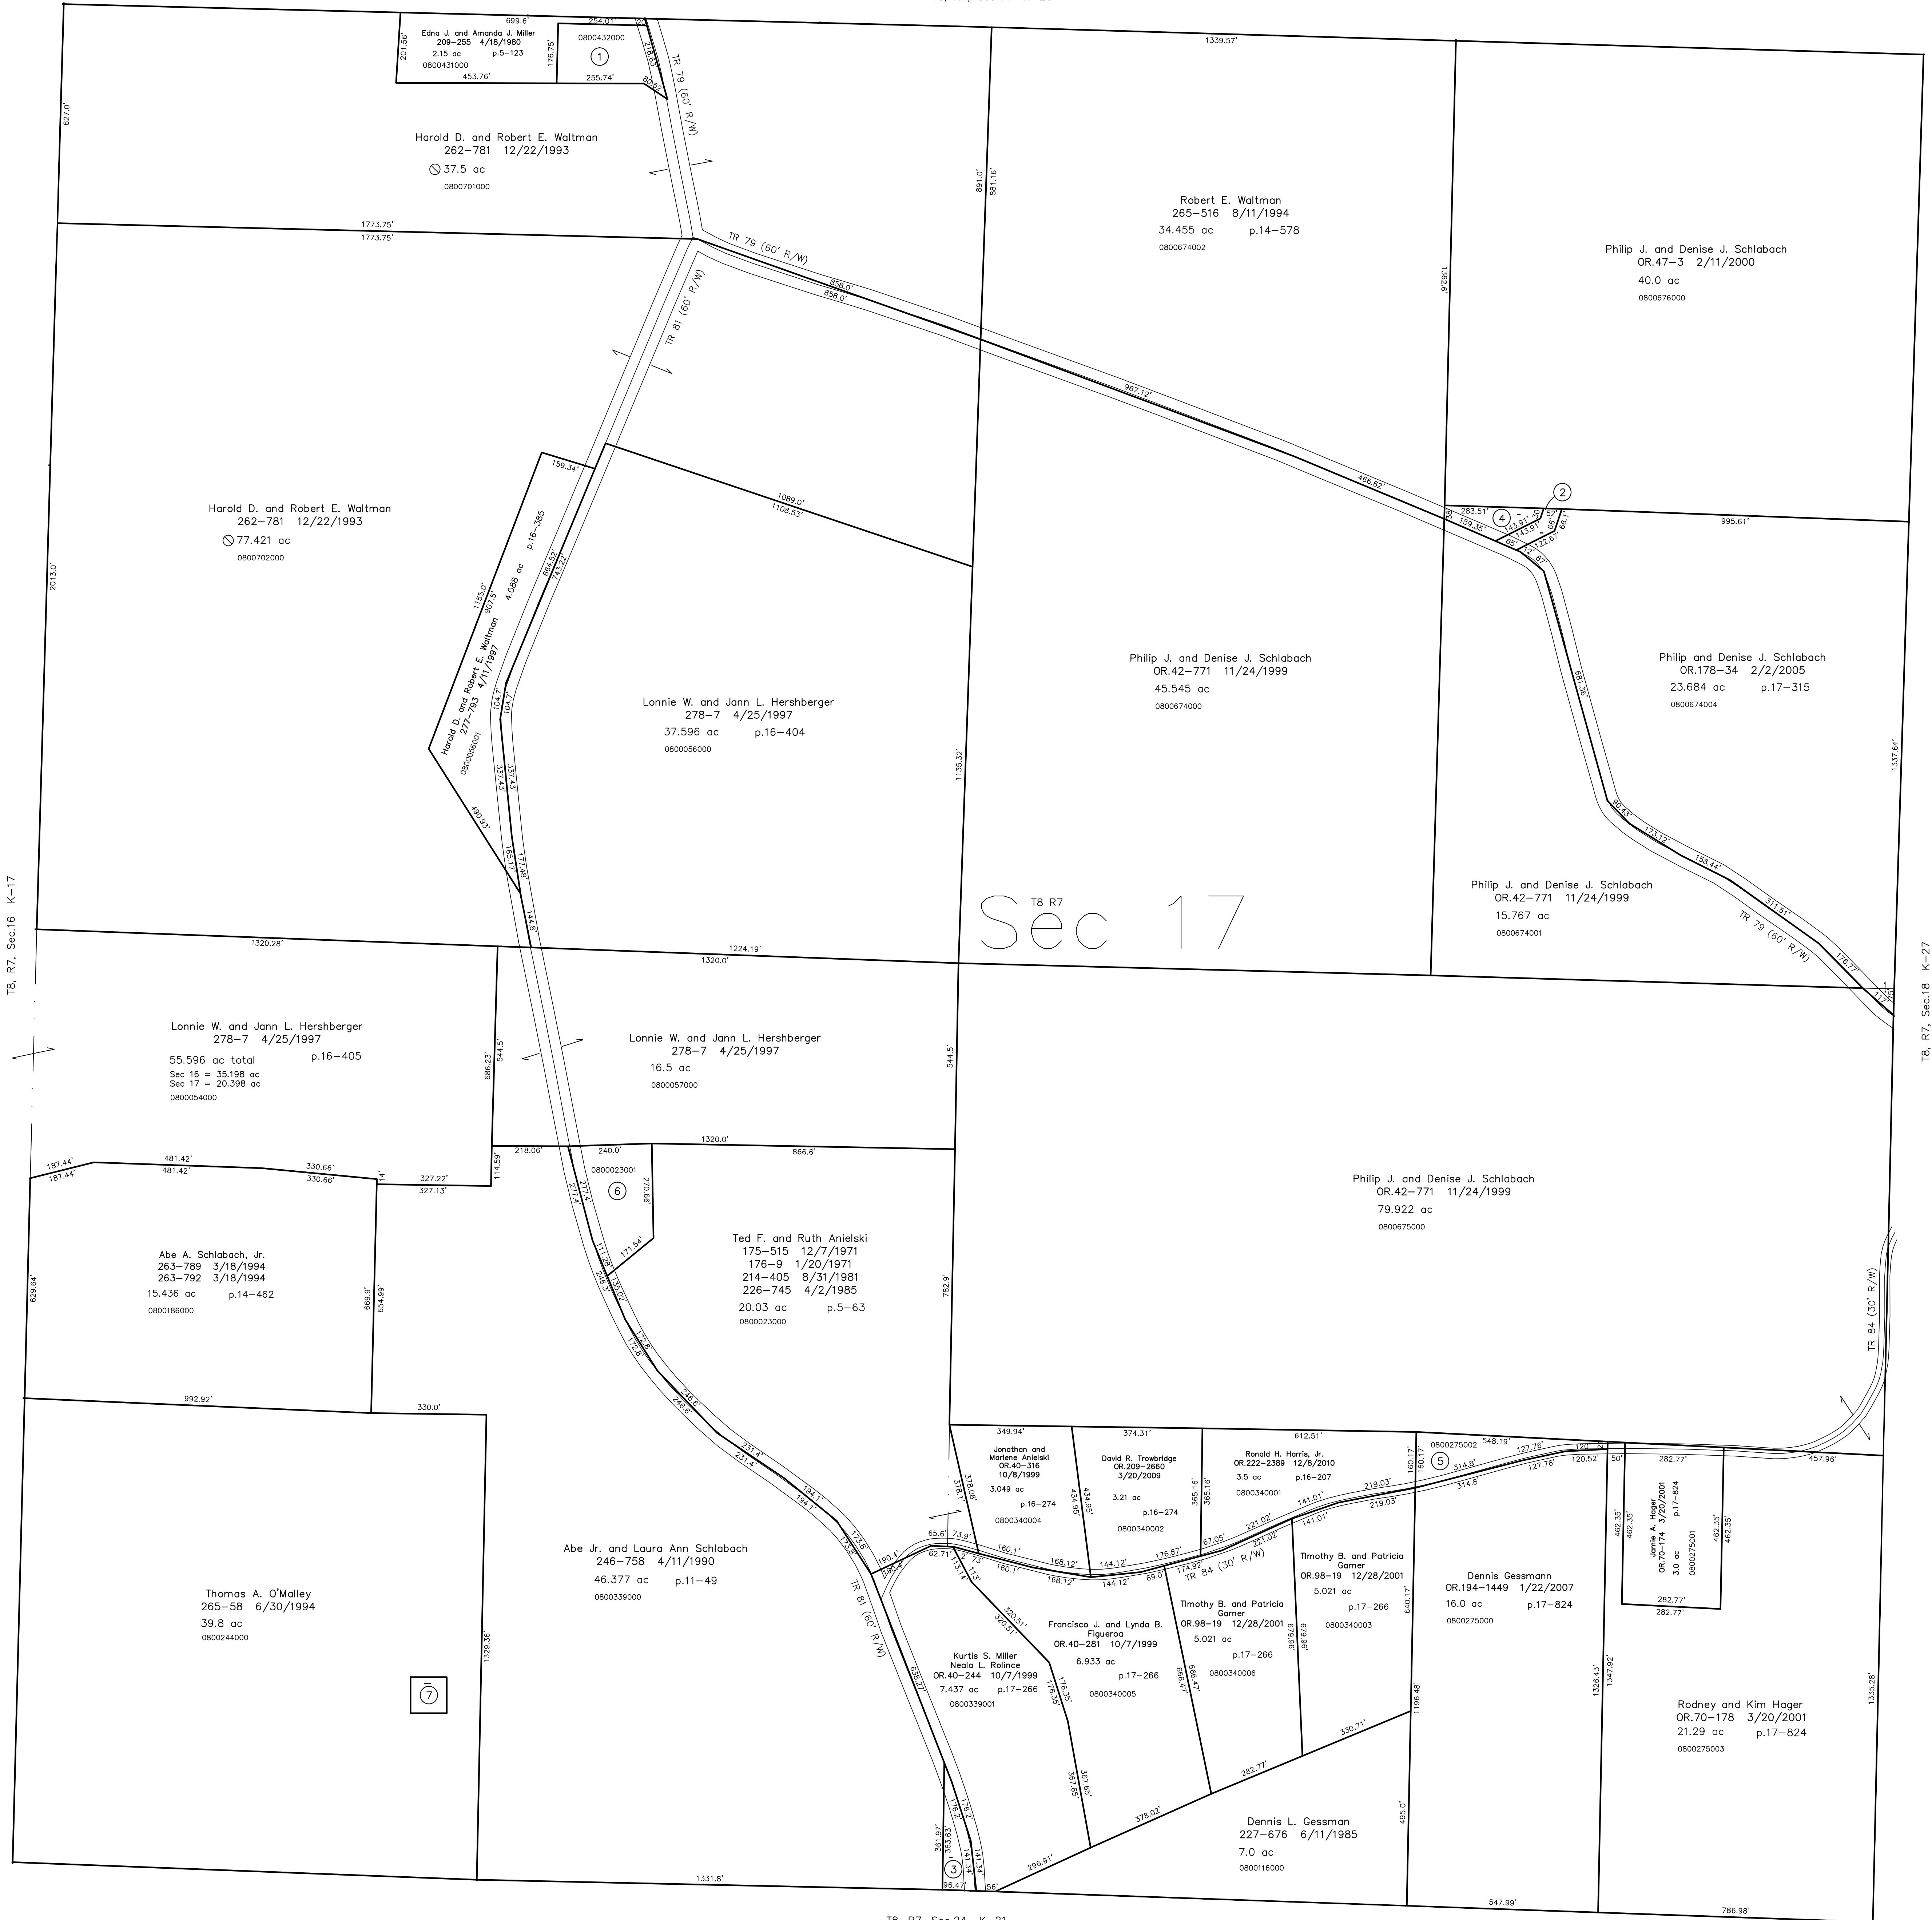

- 0800432000 ① Amanda J. and Edna Miller
  242-31 1/18/1989
  1.0 ac
- 0800674003 ② Philip J. and Denise J. Schlabach
  OR.47-3 2/11/2000
  0.208 ac p.17-314
- 0800340000 ③ Abe Jr. and Laura Anne Schlabach
  275-41 8/30/1996
  0.49 ac p.16-211
- 0800674005 ④ Philip and Denise J. Schlabach
  OR.178-34 2/2/2005
  0.419 ac p.17-315
- 0800275002 ⑤ Jamie A. Hager
  OR.184-3001 11/17/2005
  1.01 ac p.17-824
- 0800023001 ⑥ Darryl E. Noah and Betty L. Duval
  26197-2178 6/11/2007
  1.5 ac p.19-1004
- 0800893000 ⑦ cemetery?
  ex on 109-384
  0.2 ac

T8, R7, Sec.16 K-17

T8, R7, Sec.18 K-27

T8 R7
Sec 17

Last Revision: 12/8/2010
T-8, R-7, Sec.17
Killbuck Twp.
Holmes County, Ohio

⊙ new survey required
for next transfer

K-22