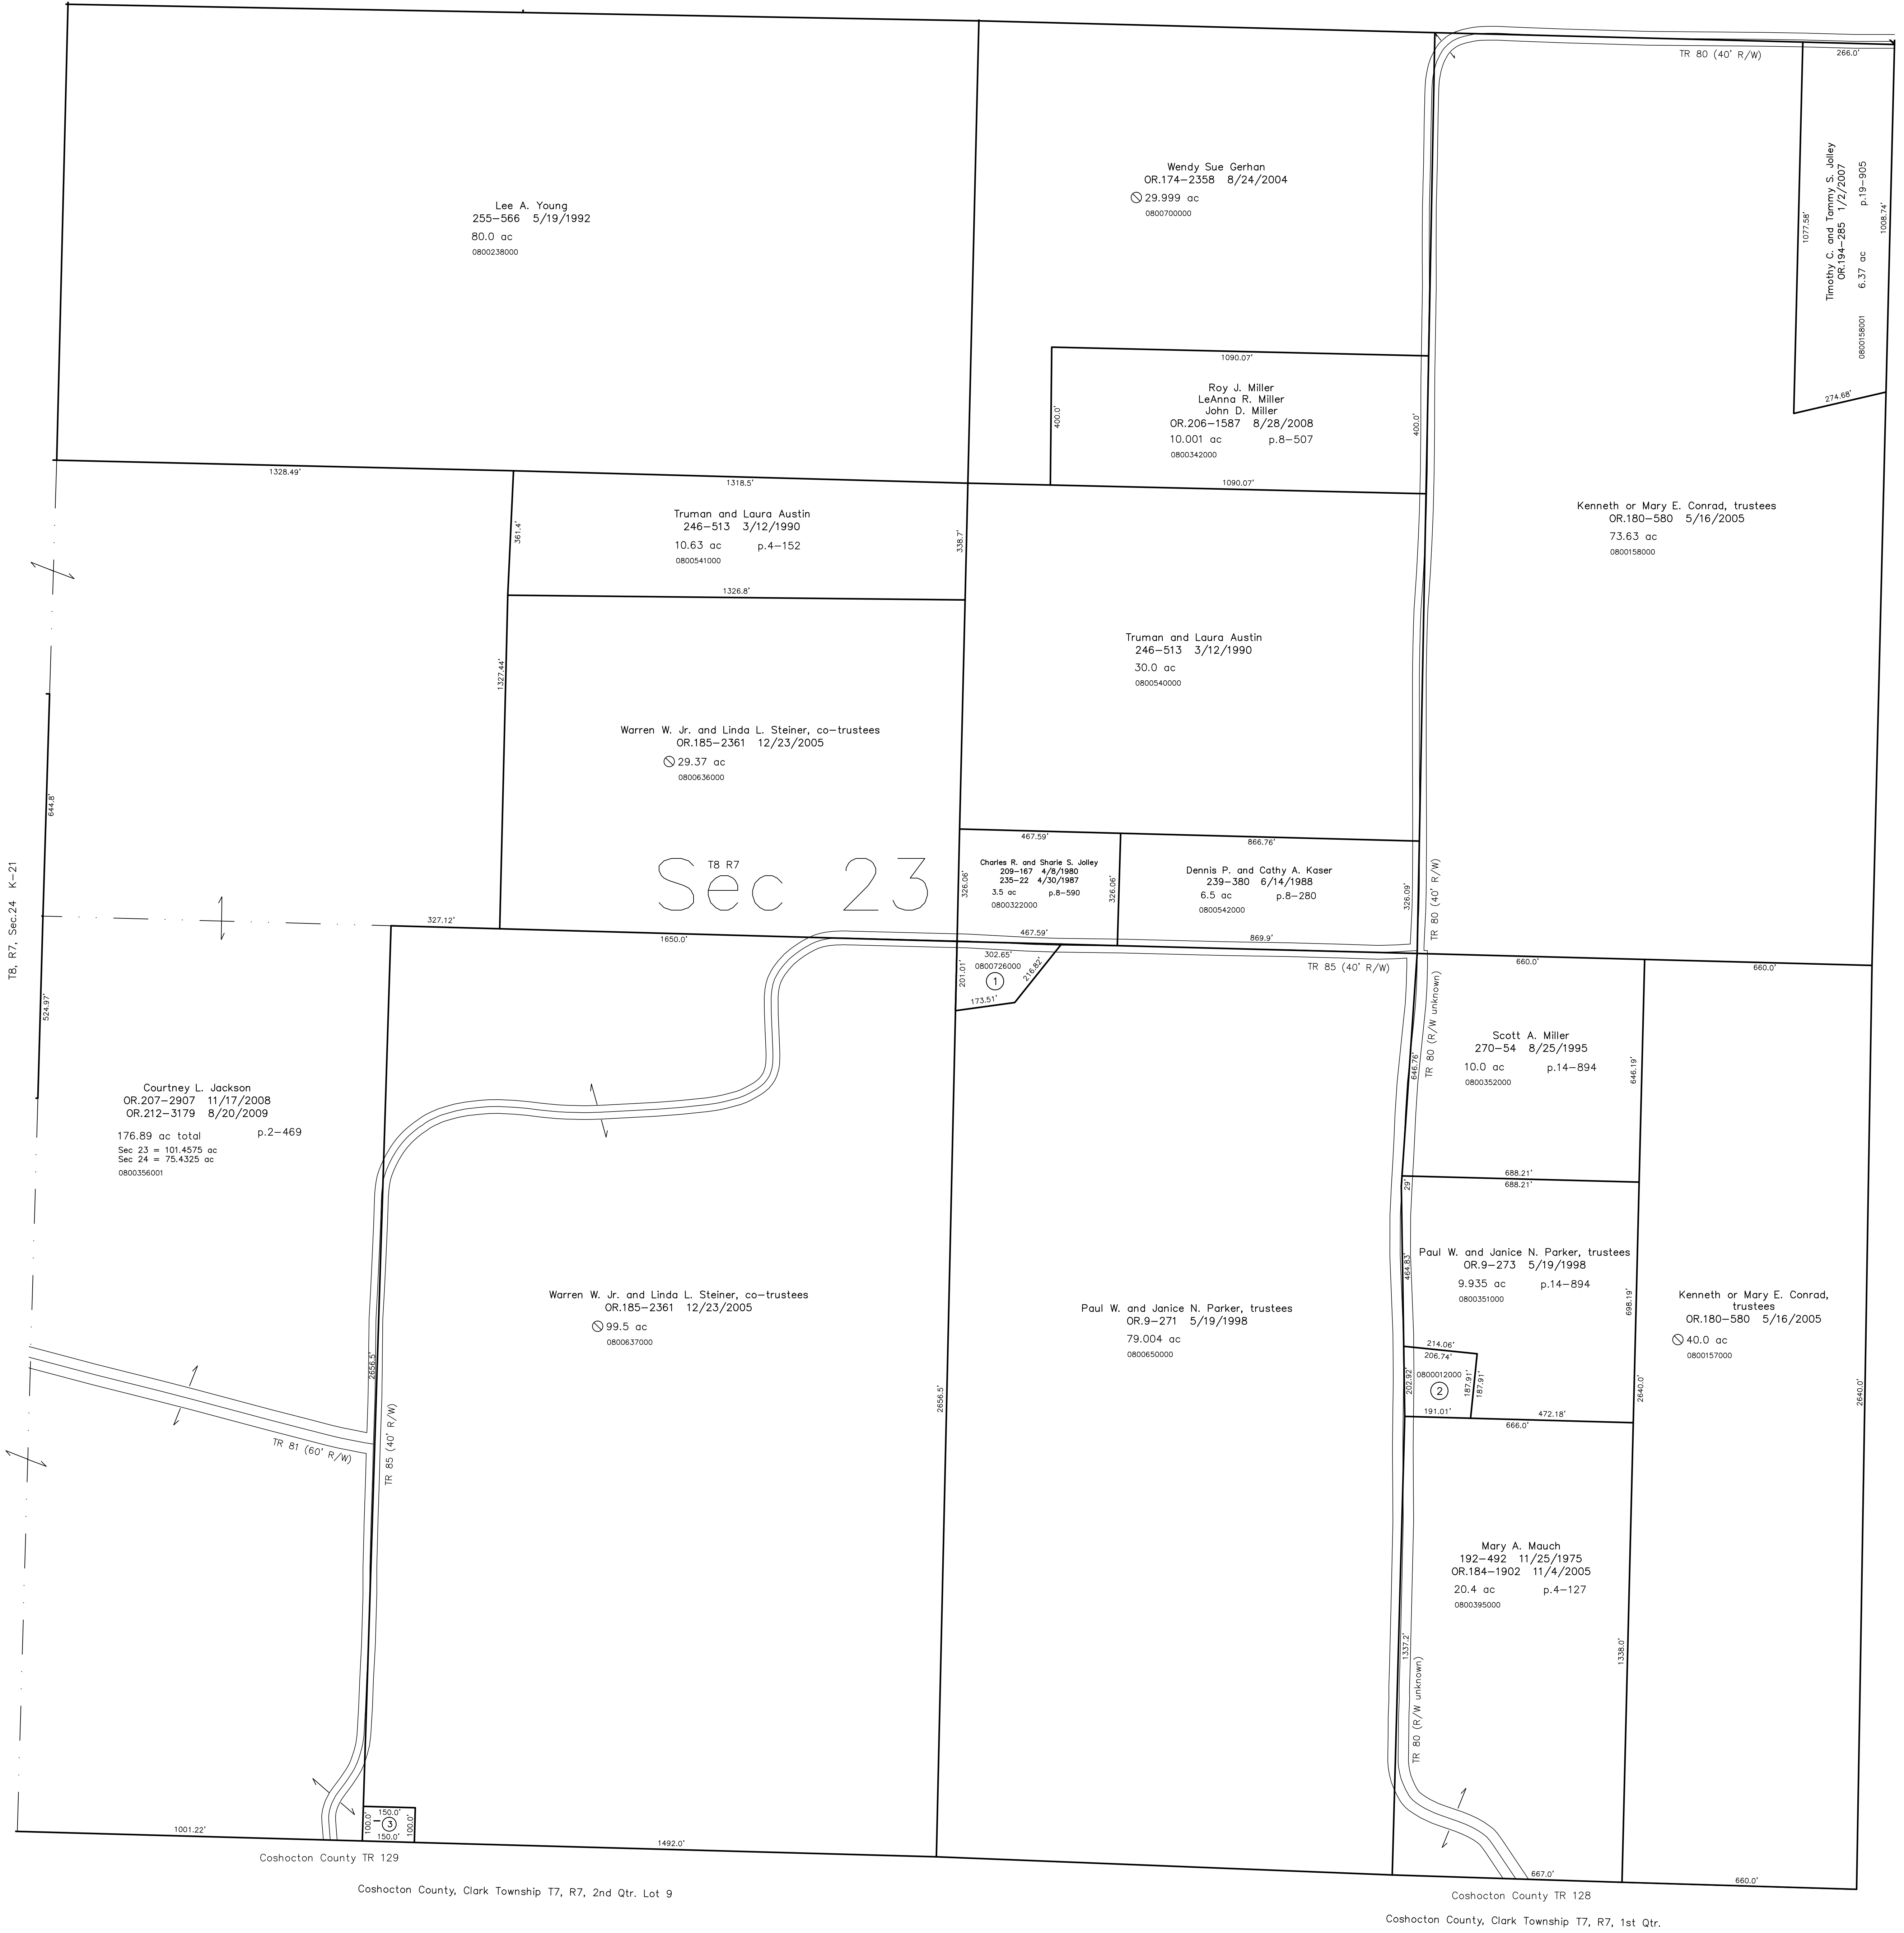

- 0800726000 ① David A. Yoder
  207-119 8/24/1979
  232-45 8/19/1986
  0.998 ac p.8-476
- 0800012000 ② Franklin Earl Allebaugh
  OR.192-3004 11/6/2006
  0.891 ac p.8-510
- 0800900000 ③ Trustees of Killbuck Twp.
  76-536 1/7/1910
  0.5 ac

Mechanic Township T8, R7, Sec22 MC-01

Last Revision: 8/20/2009
T-8, R-7, Sec.23
Killbuck Twp.
Holmes County, Ohio

⊙ new survey required for next transfer

K-26