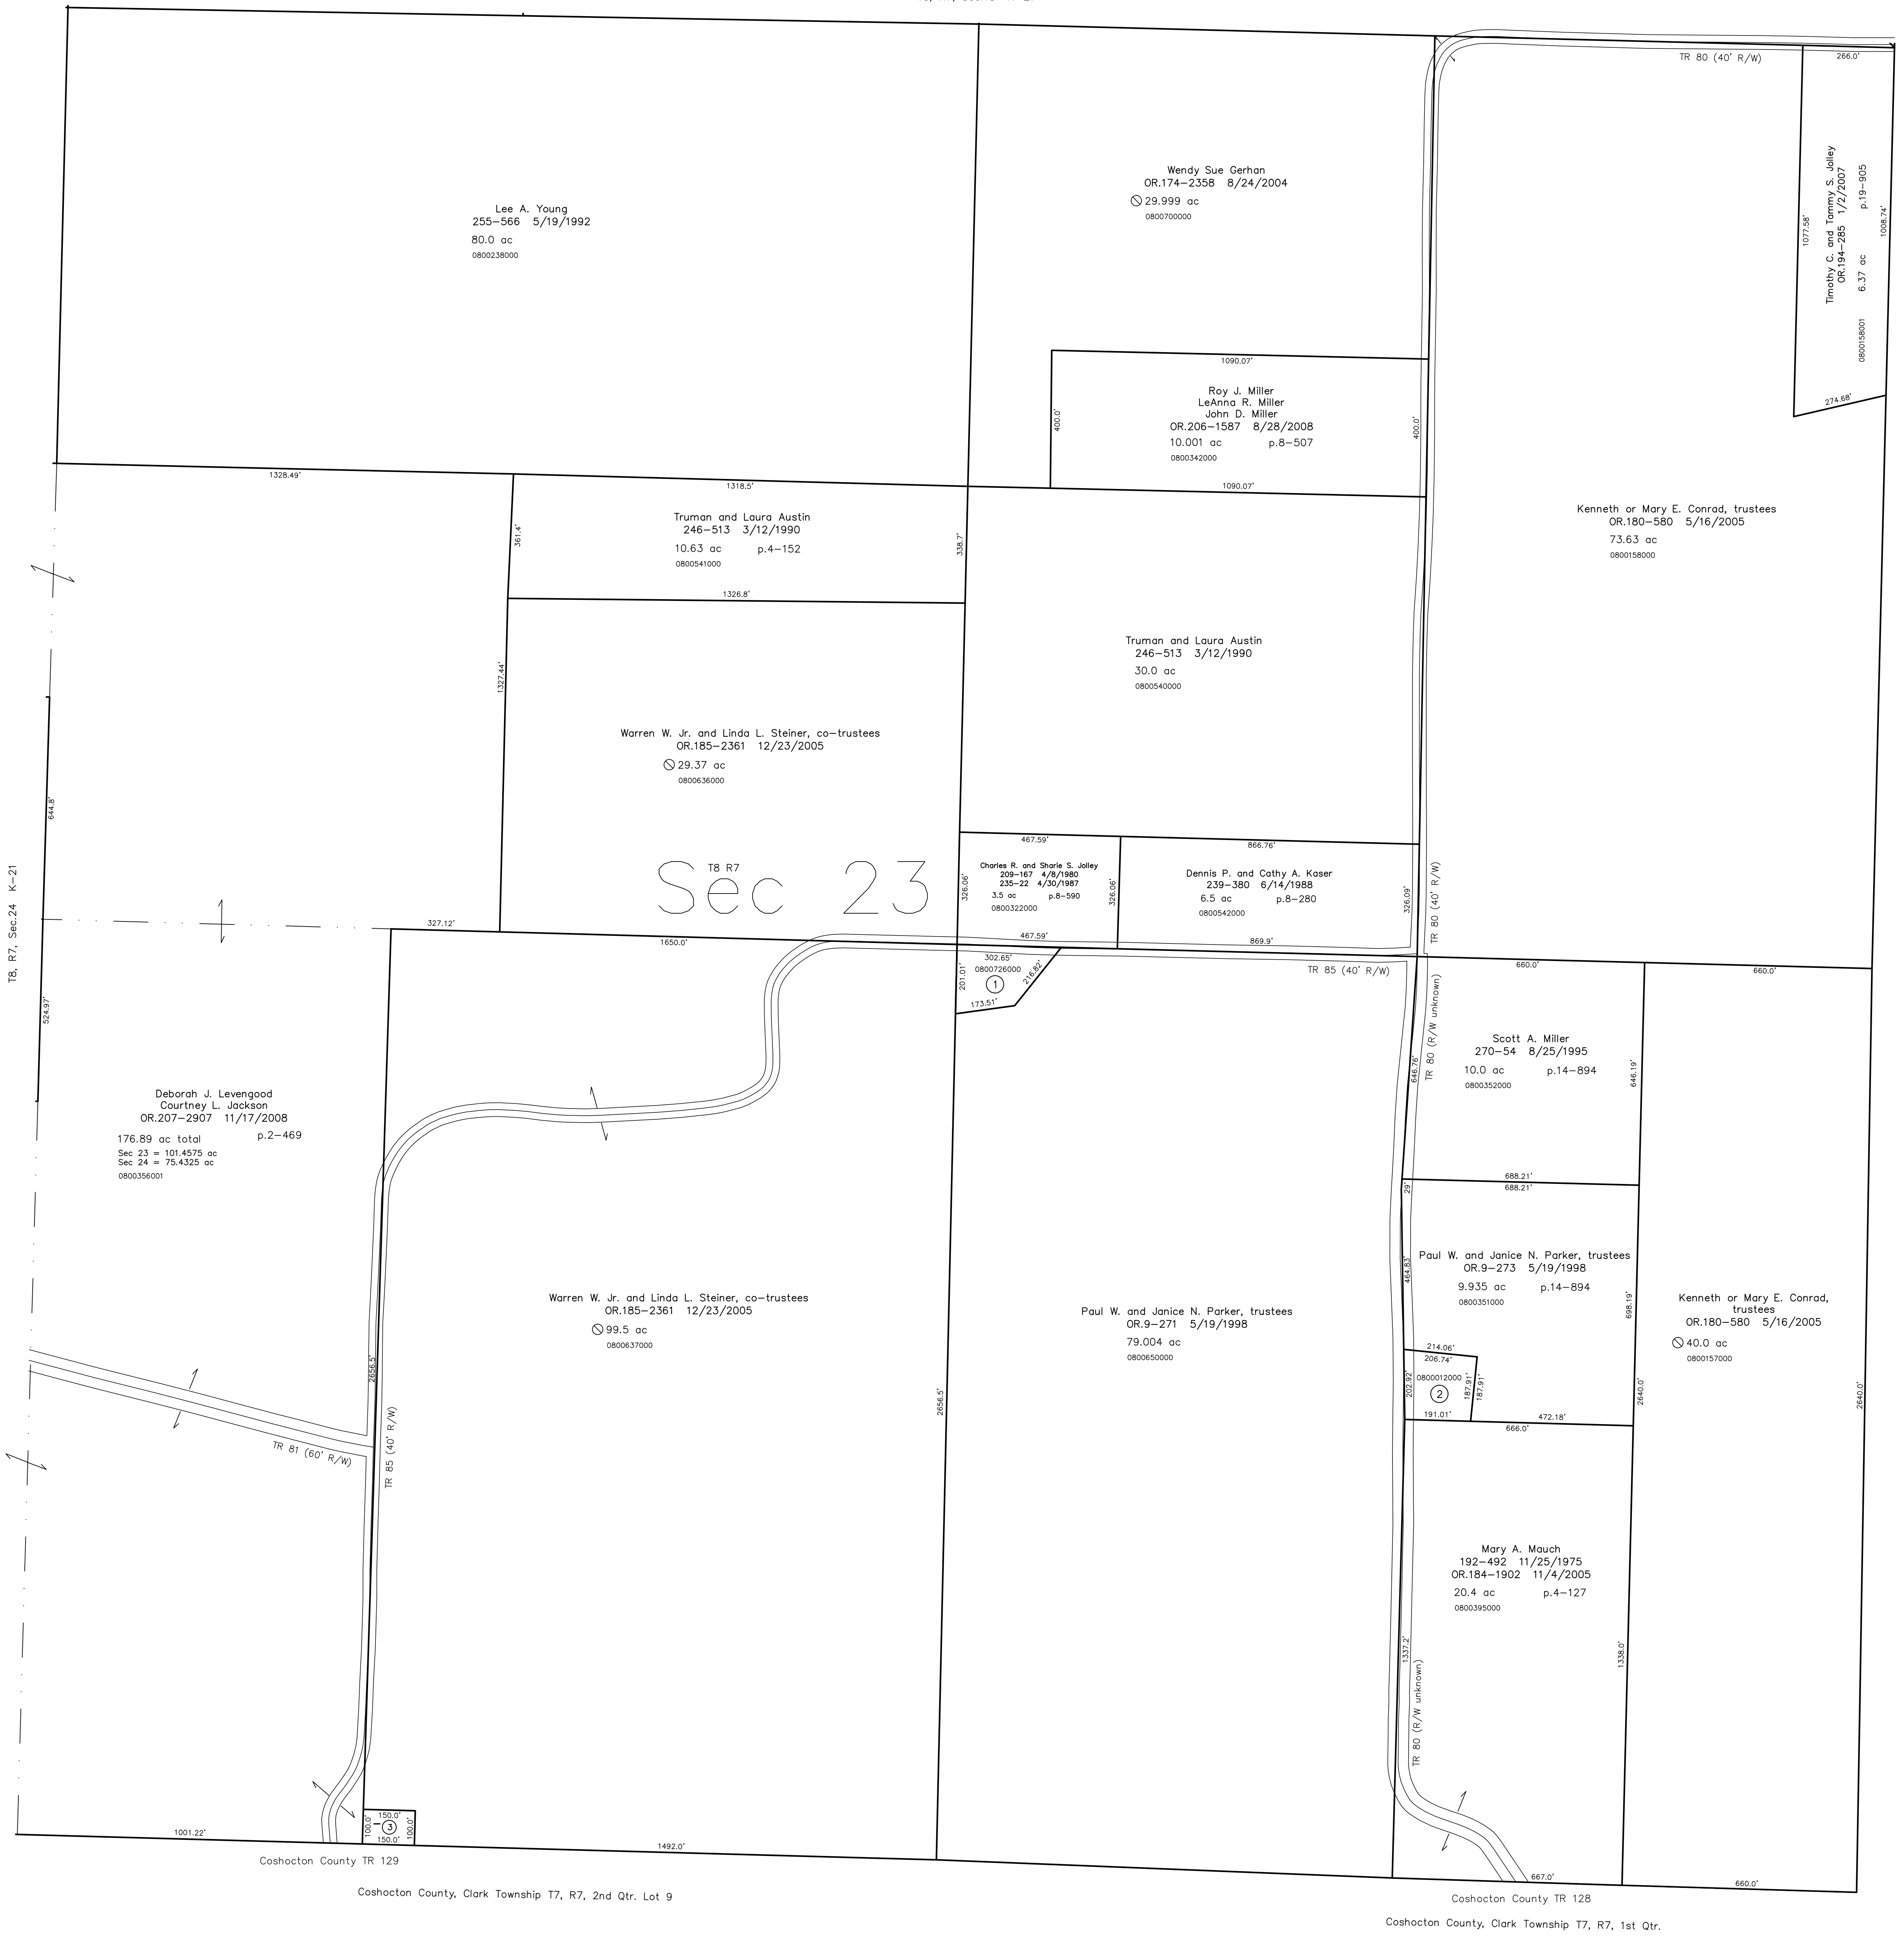

T8, R7, Sec.24 K-21

Mechanic Township T8, R7, Sec22 MC-01

Coshocton County TR 129
Coshocton County, Clark Township T7, R7, 2nd Qtr. Lot 9
Coshocton County TR 128
Coshocton County, Clark Township T7, R7, 1st Qtr.

⊙ new survey required for next transfer

Last Revision: 11/17/2008
T-8, R-7, Sec.23
Killbuck Twp.
Holmes County, Ohio
K-26