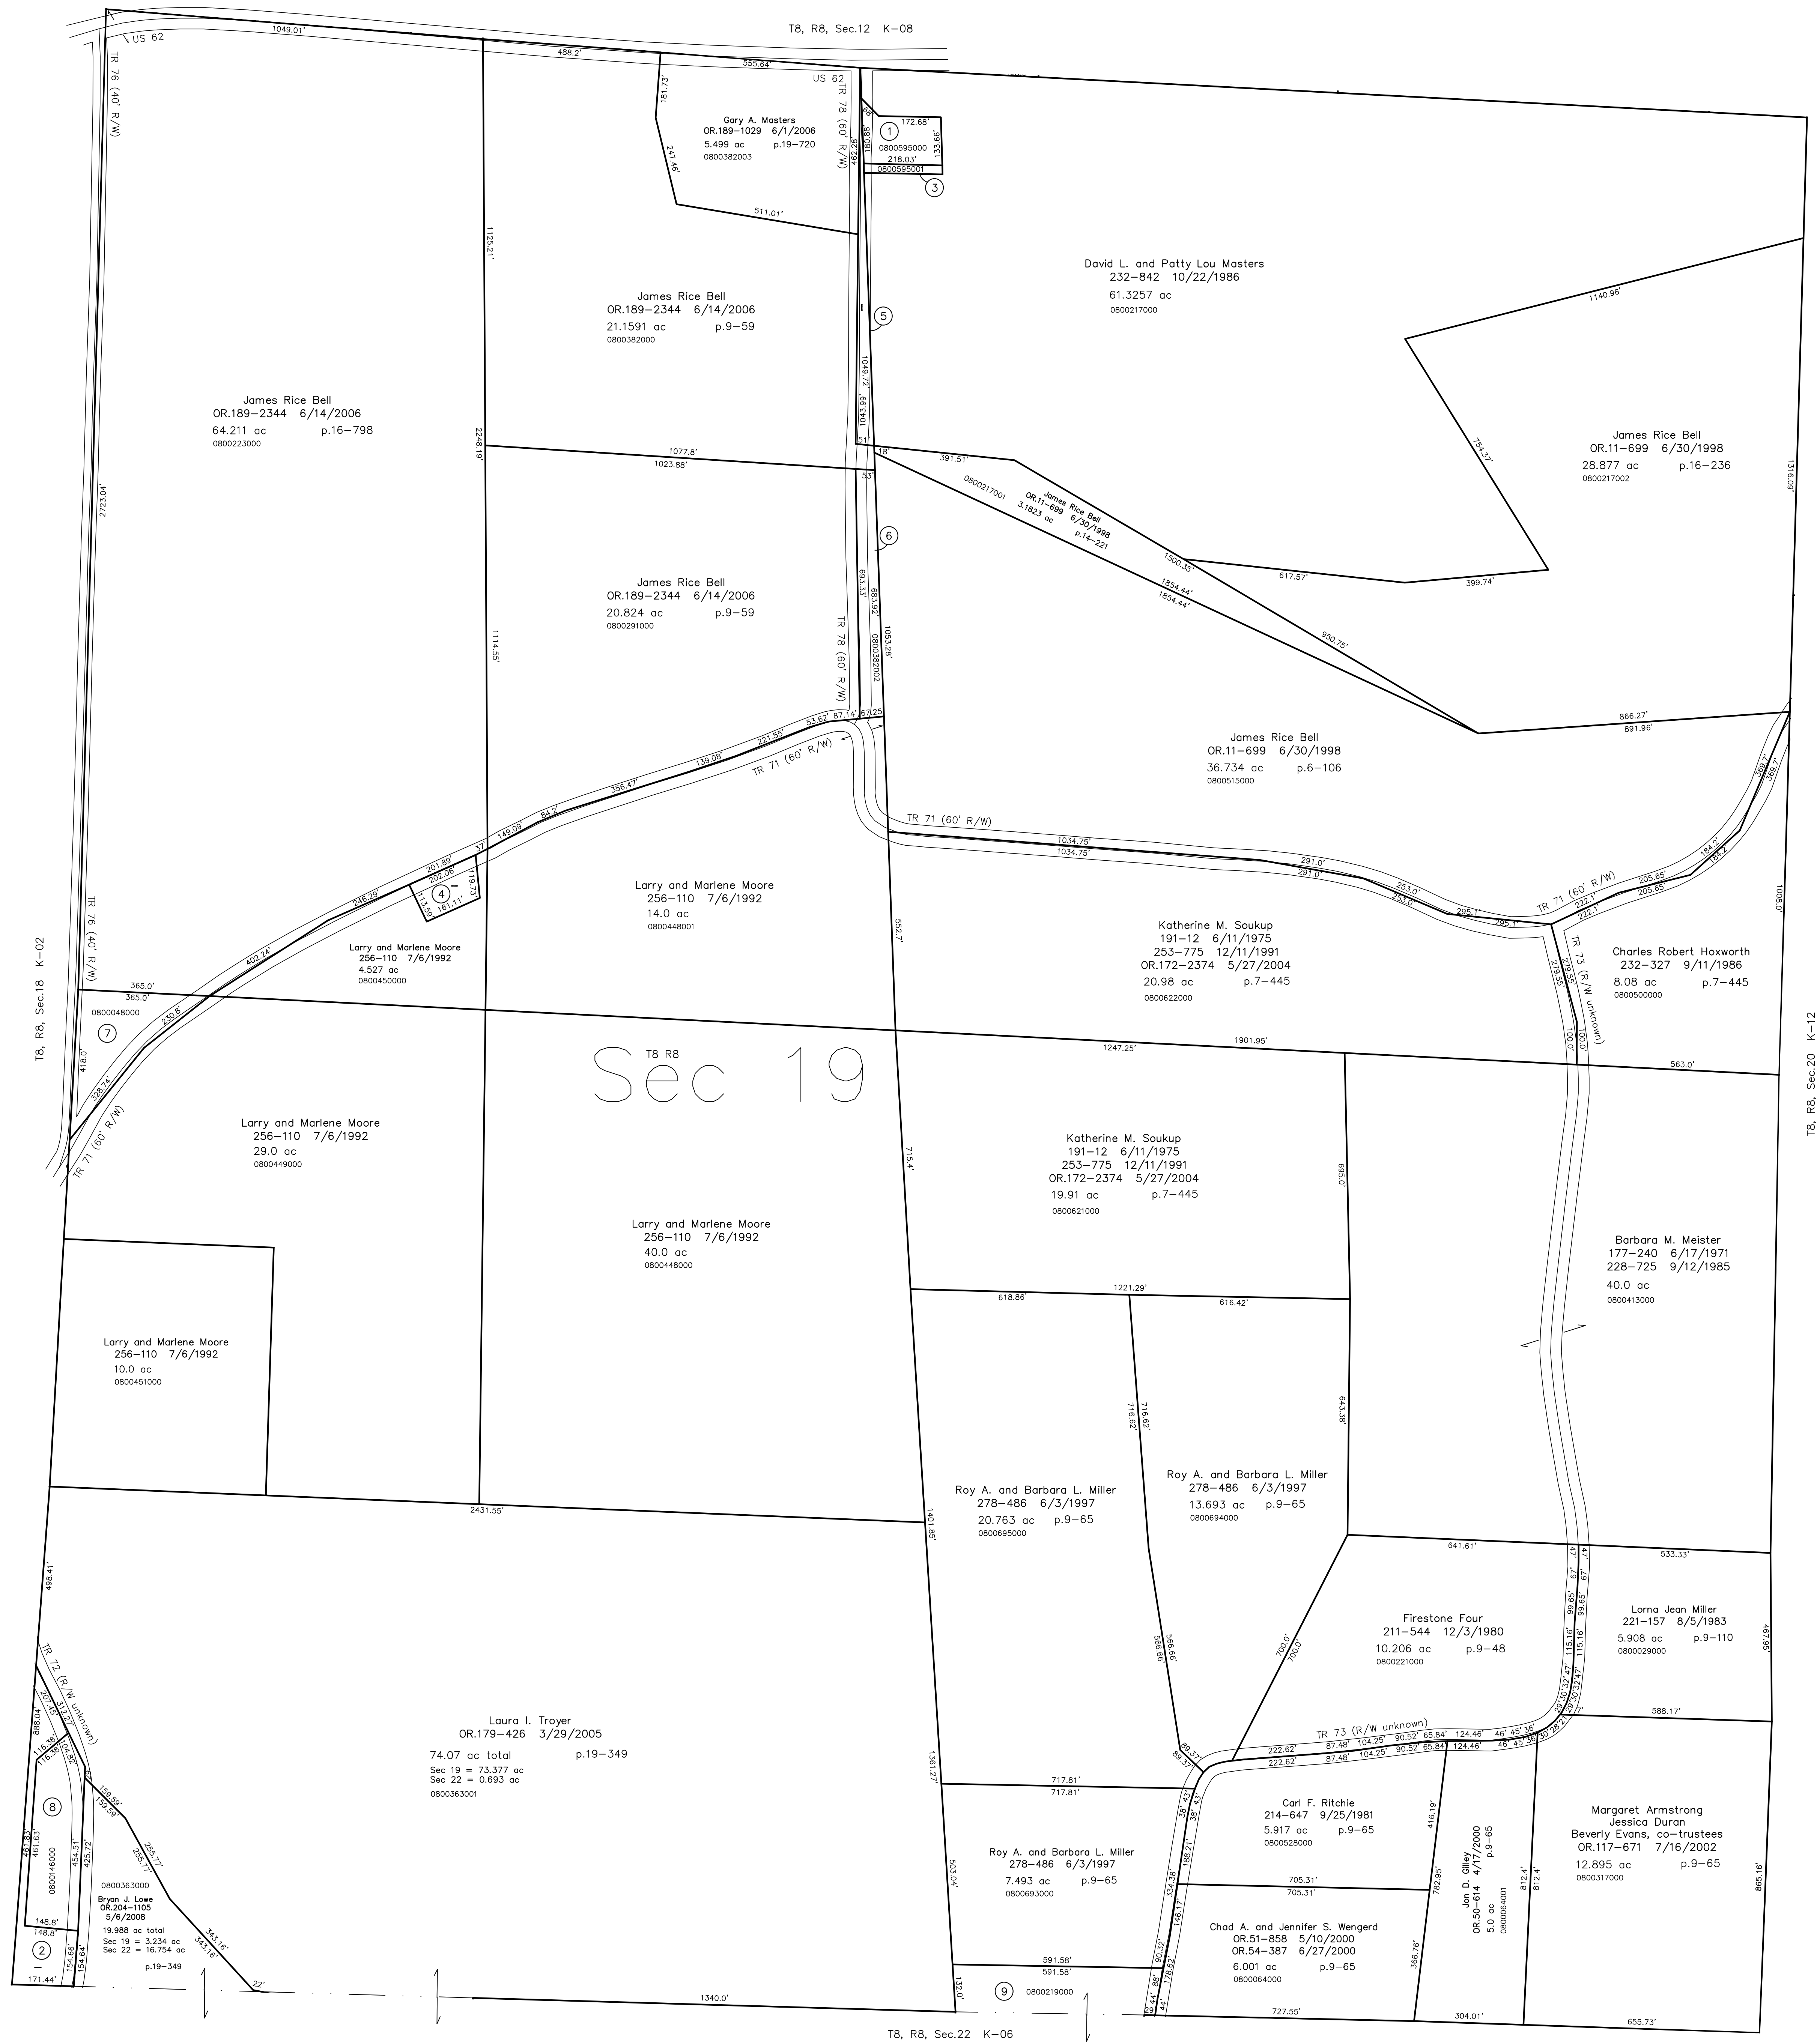

- 0800595000 ① Timothy Kiepatzi
  OR.172-1989 5/26/2004
  OR.180-3488 6/17/2005
  OR.182-2158 8/17/2005
  0.694 ac p.10-632
- 0800603000 ② Marion D. and Noreen L. Martin
  OR.22-572 12/17/1998
  1.195 ac p.16-955
- 0800595001 ③ David L. and Patty Lou Masters
  232-842 10/22/1986
  0.127 ac p.10-632
- 0800450001 ④ Edward A. Moore
  237-871 1/25/1988
  274-204 7/8/1996
  0.473 ac p.11-183
- 0800382001 ⑤ David L. and Patty Lou Masters
  265-172 6/4/1993
  0.6119 ac p.14-220
- 0800382002 ⑥ James Rice Bell
  OR.11-699 6/30/1998
  1.038 ac p.16-773
- 0800048000 ⑦ Maynard Moorhead
  John M. Moorhead aka Maynard Moorhead
  286-75 12/3/1992
  OR.206-311 8/7/2008
  1.556 ac p.14-57
- 0800146000 ⑧ Jack G. and Marilyn Carpenter
  176-551 4/19/1971
  254-787 3/9/1992
  295-7 4/2/1992
  1.62 ac p.4-67
- 0800219000 ⑨ Roy A. and Barbara L. Miller
  274-752 8/14/1998
  1.731 ac p.9-65

⊙ new survey required for next transfer

Last Revision: 5/6/2008
T-8, R-8, Sec.19
Killbuck Twp.
Holmes County, Ohio

K-07