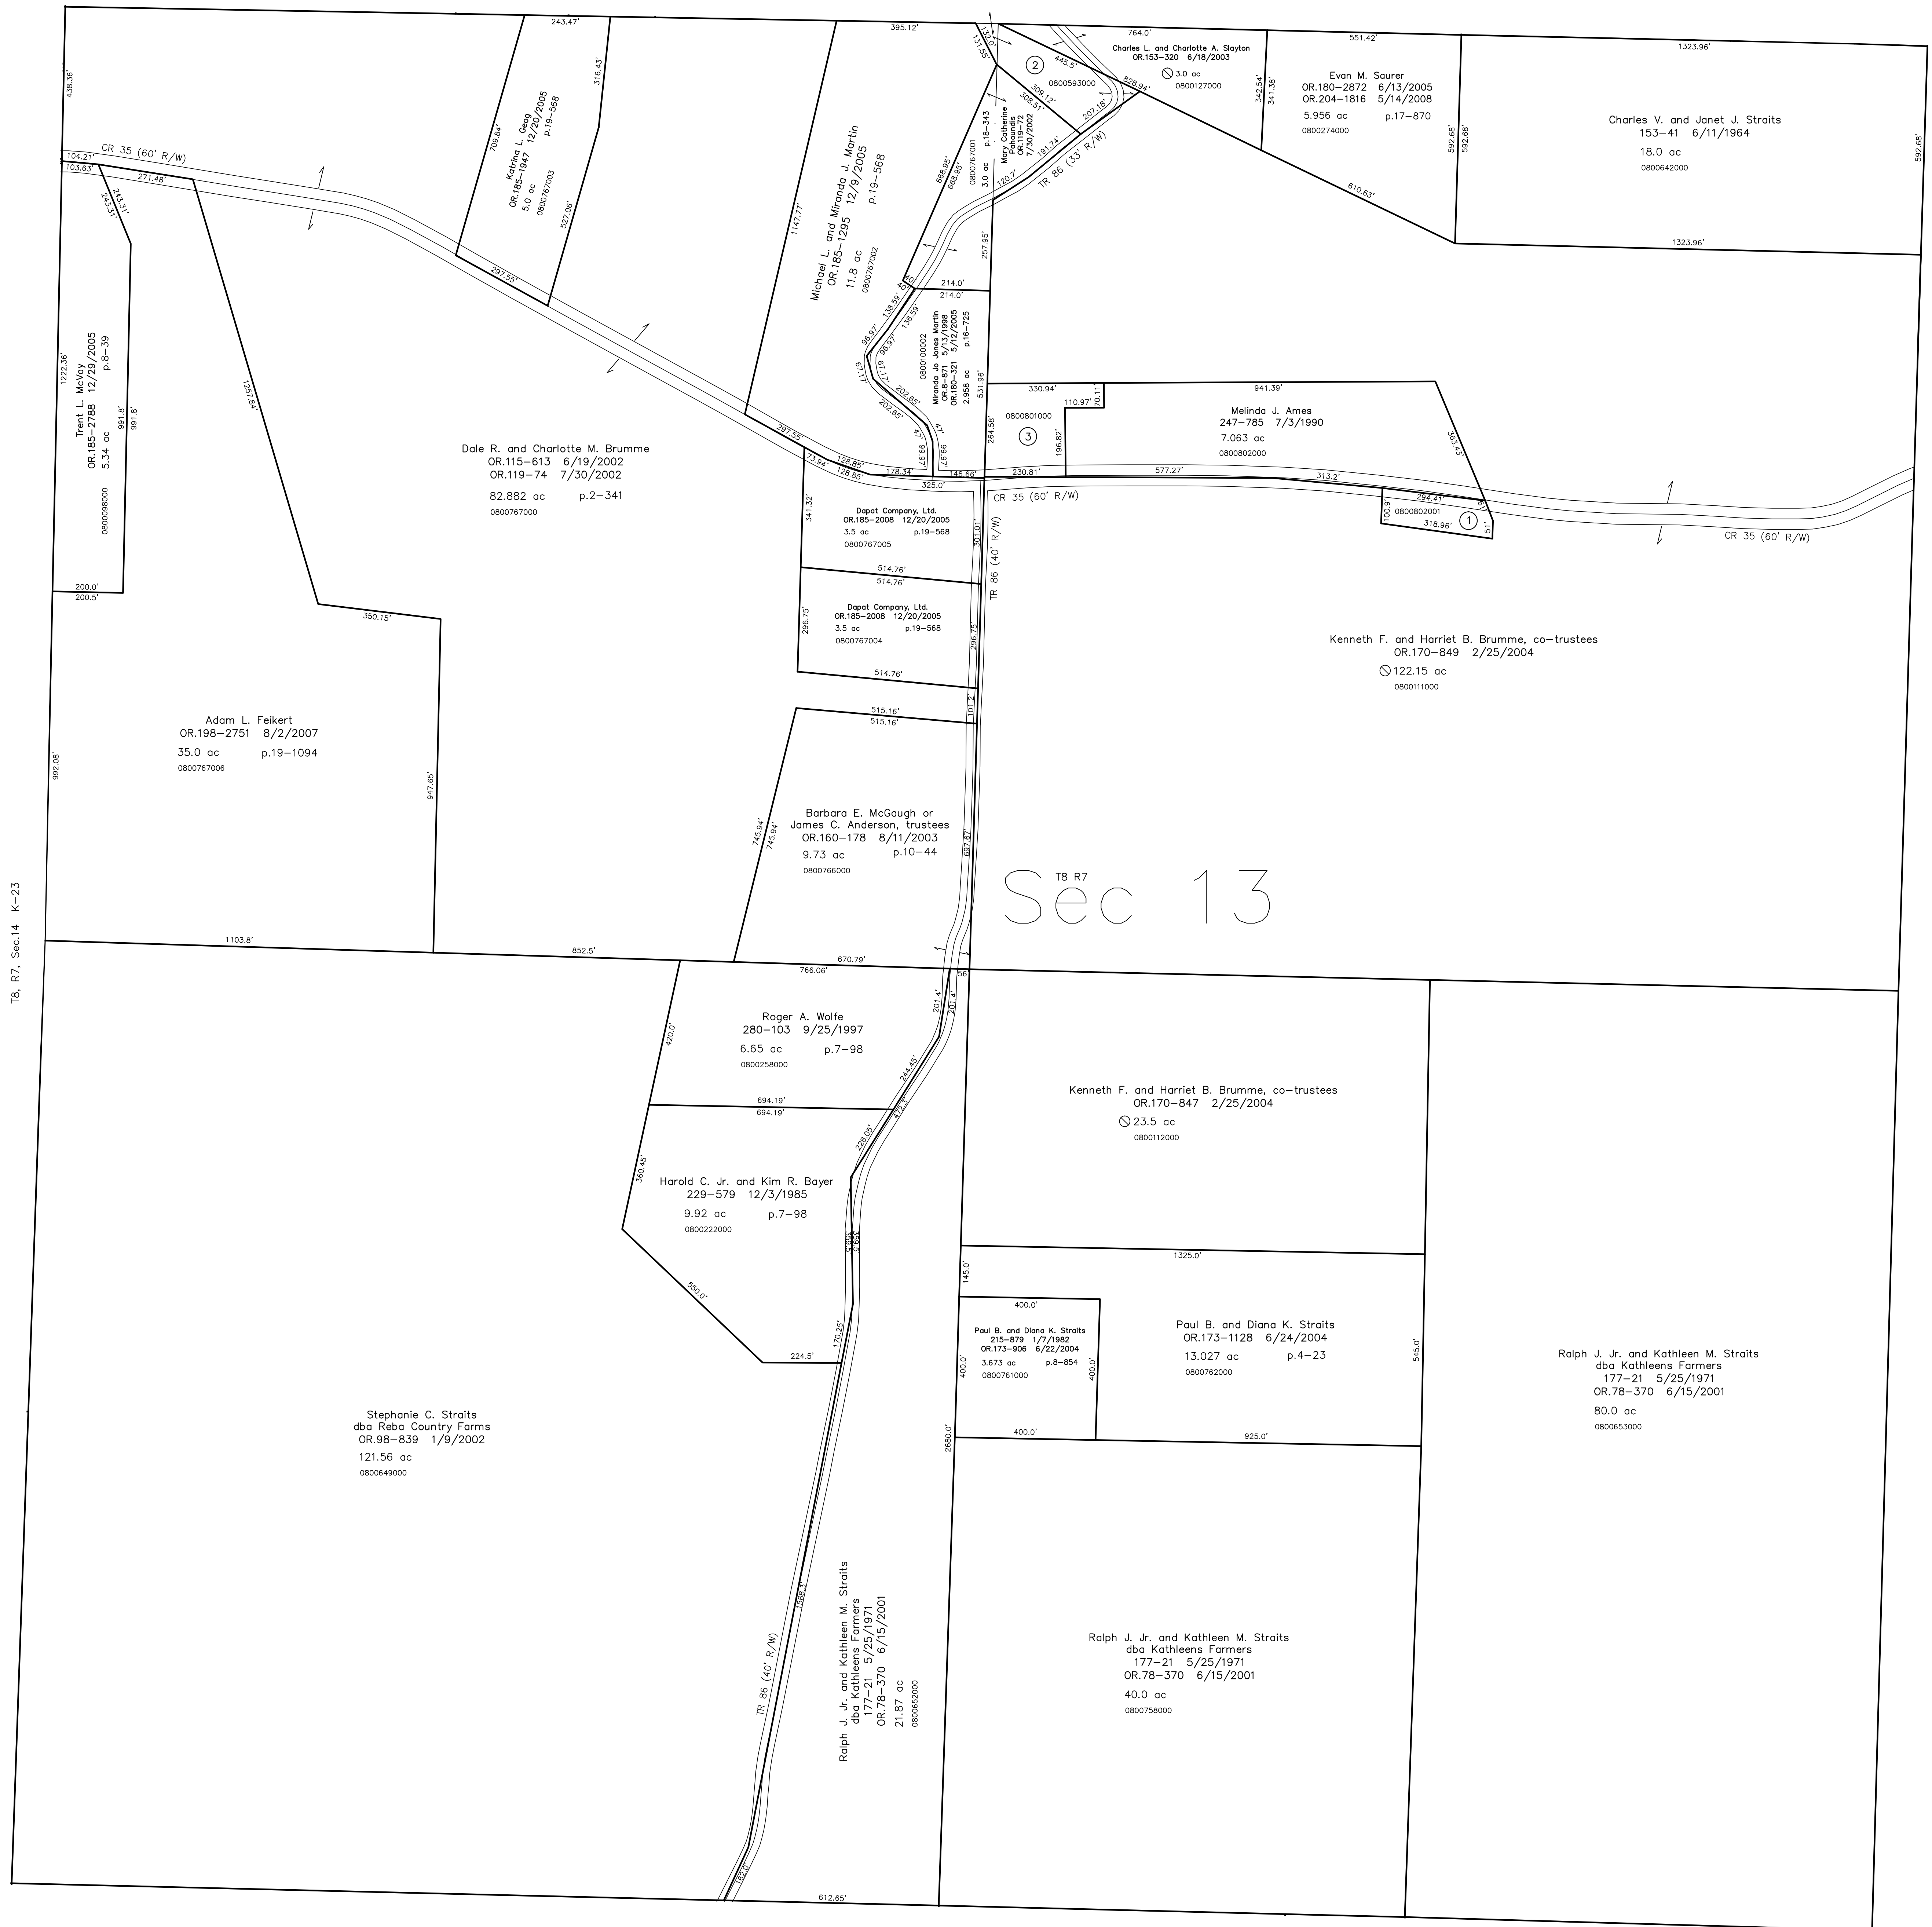

T8, R7, Sec.14 K-23

Mechanic Township T8, R7, Sec.12 MC-03

Last Revision: 5/14/2008
T-8, R-7, Sec.13
Killbuck Twp.
Holmes County, Ohio

⊙ new survey required for next transfer

K-28