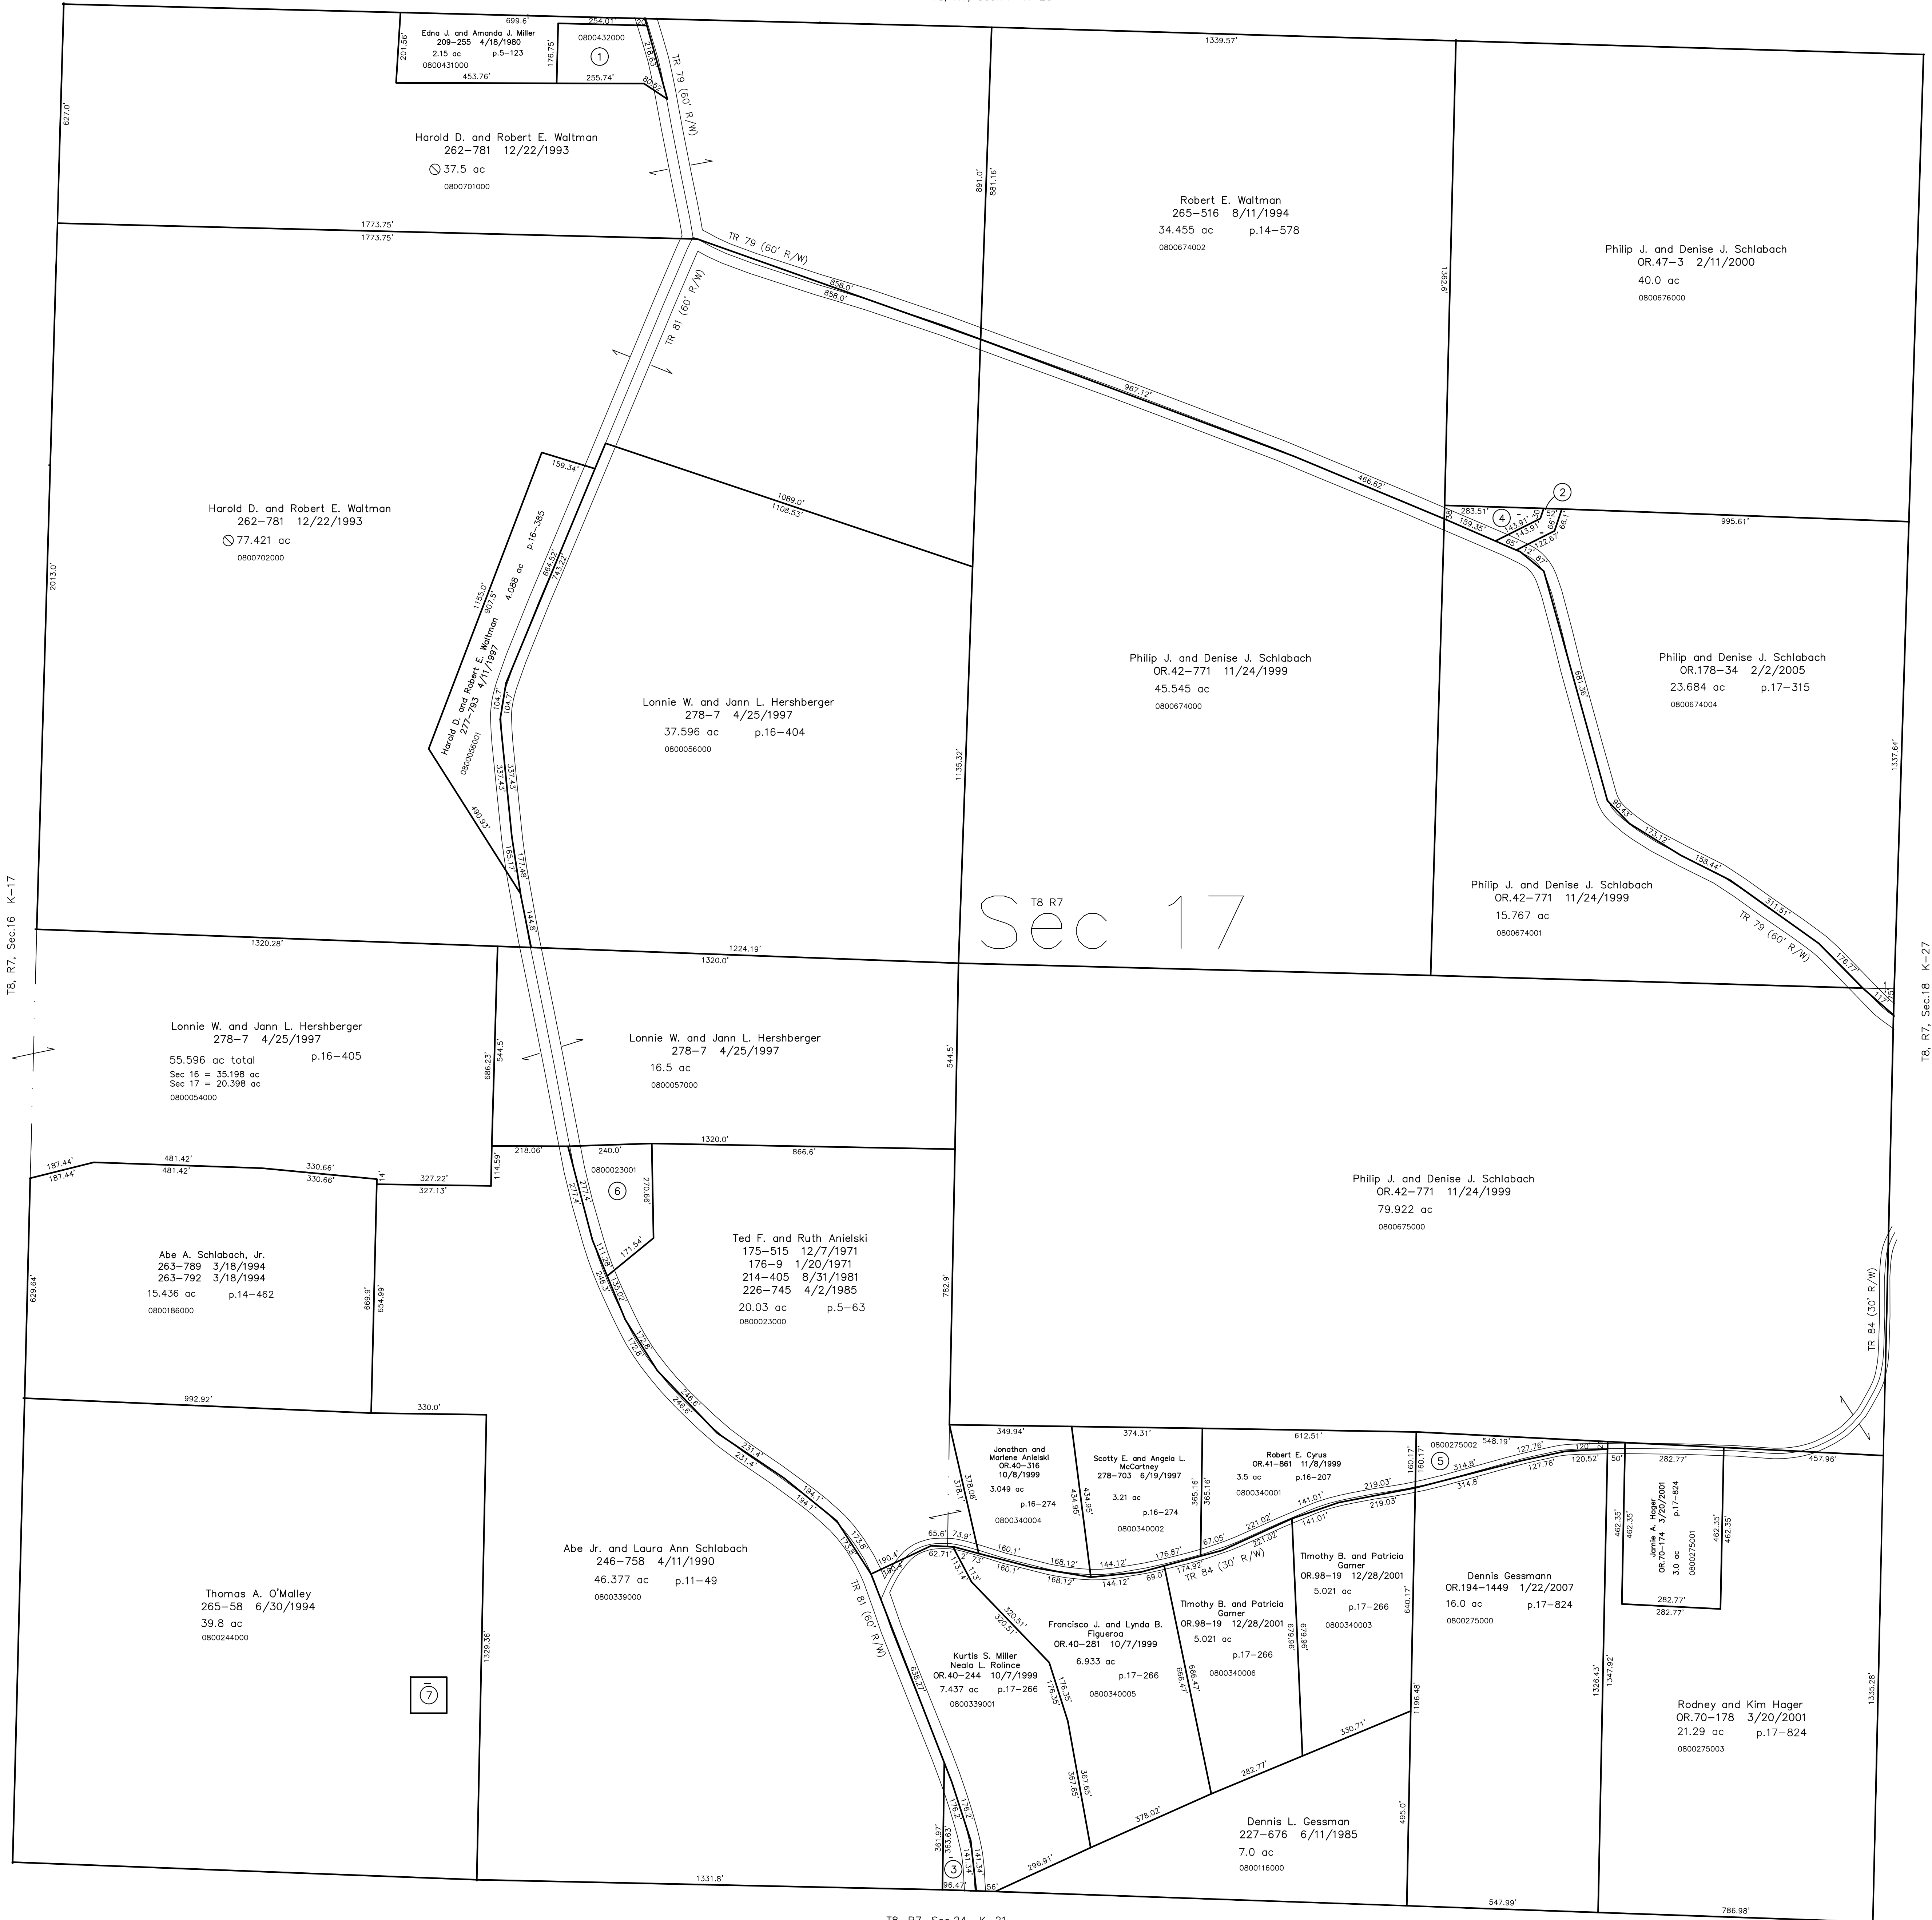

- 0800432000 ① Amanda J. and Edna Miller
  242-31 1/18/1989
  1.0 ac
- 0800674003 ② Philip J. and Denise J. Schlabach
  OR.47-3 2/11/2000
  0.208 ac p.17-314
- 0800340000 ③ Abe Jr. and Laura Anne Schlabach
  275-41 8/30/1996
  0.49 ac p.16-211
- 0800674005 ④ Philip and Denise J. Schlabach
  OR.178-34 2/2/2005
  0.419 ac p.17-315
- 0800275002 ⑤ Jamie A. Hager
  OR.184-3001 11/17/2005
  1.01 ac p.17-824
- 0800023001 ⑥ Darryl E. Noah and Betty L. Duval
  26197-2178 6/11/2007
  1.5 ac p.19-1004
- 0800893000 ⑦ cemetery?
  ex on 109-384
  0.2 ac

T8, R7, Sec.16 K-17

T8, R7, Sec.18 K-27

Last Revision: 6/11/2007
T-8, R-7, Sec.17
Killbuck Twp.
Holmes County, Ohio

⊙ new survey required for next transfer

K-22