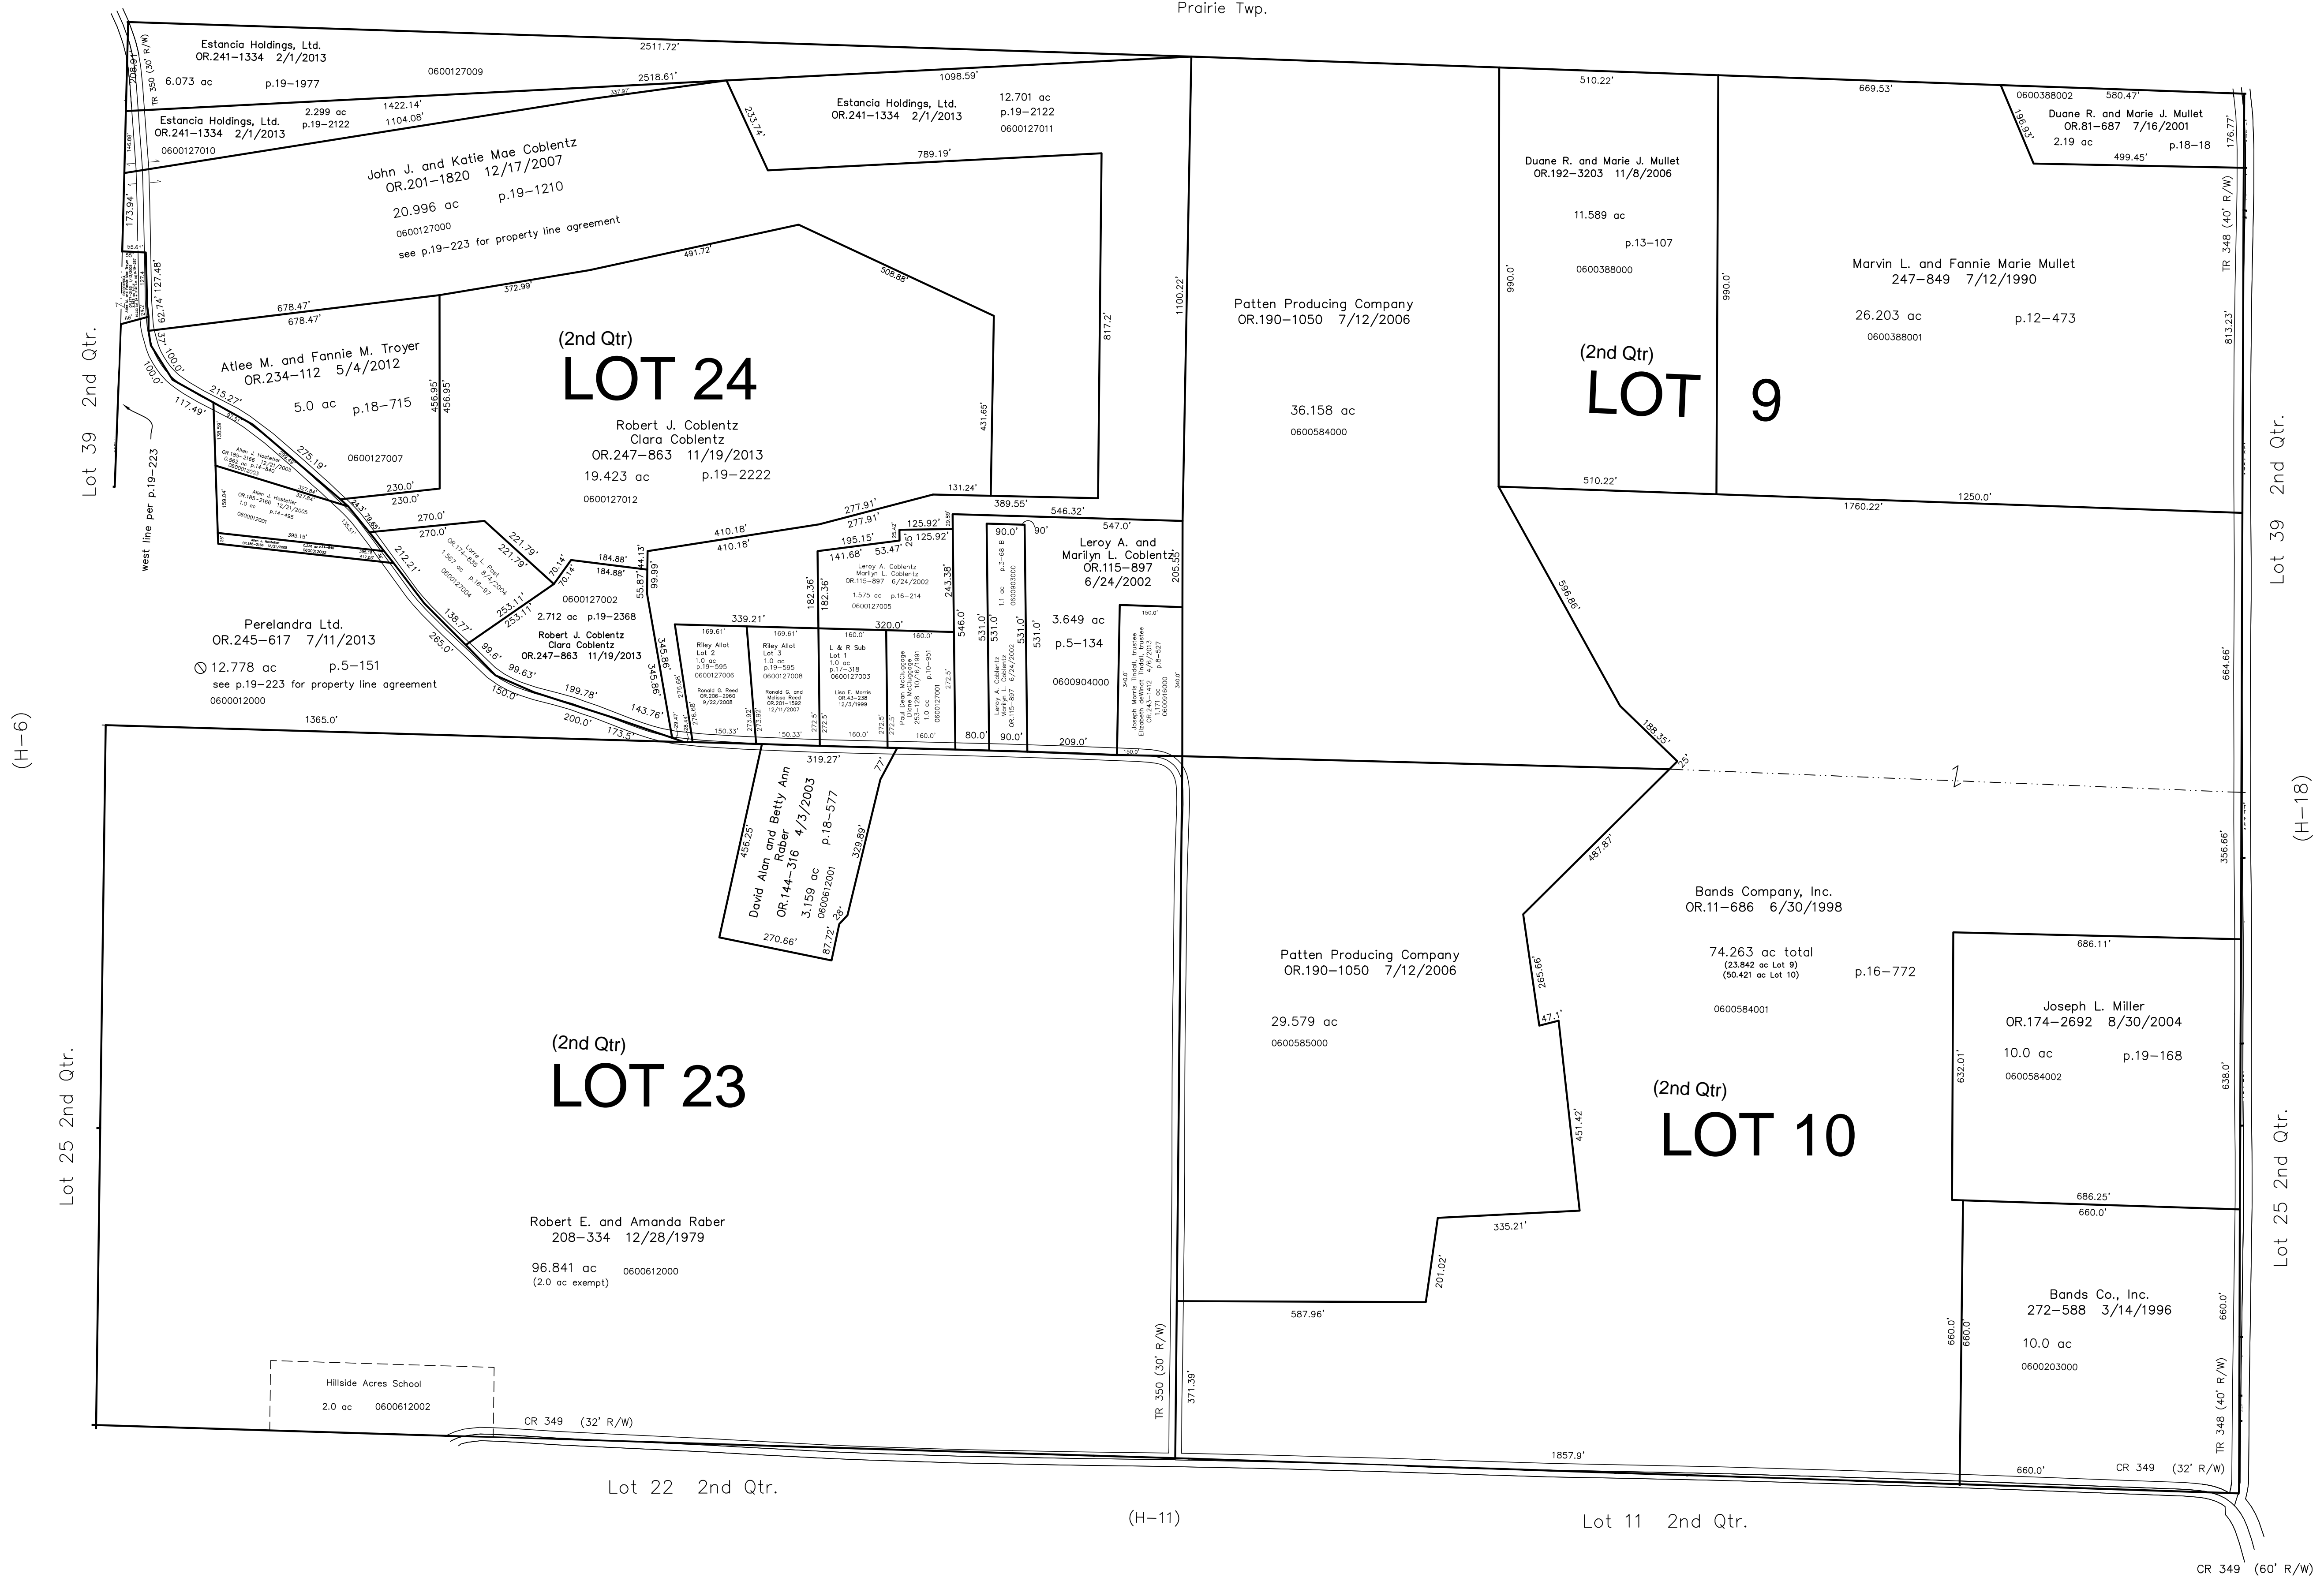

Prairie Twp.

Last Revision: 11/19/2013

**T-9, R-7, 2nd Qtr.
LOTS 9, 10, 23, 24
HARDY TWP.
HOLMES COUNTY, OHIO**

S.F.T. new survey required
for next transfer

H-12