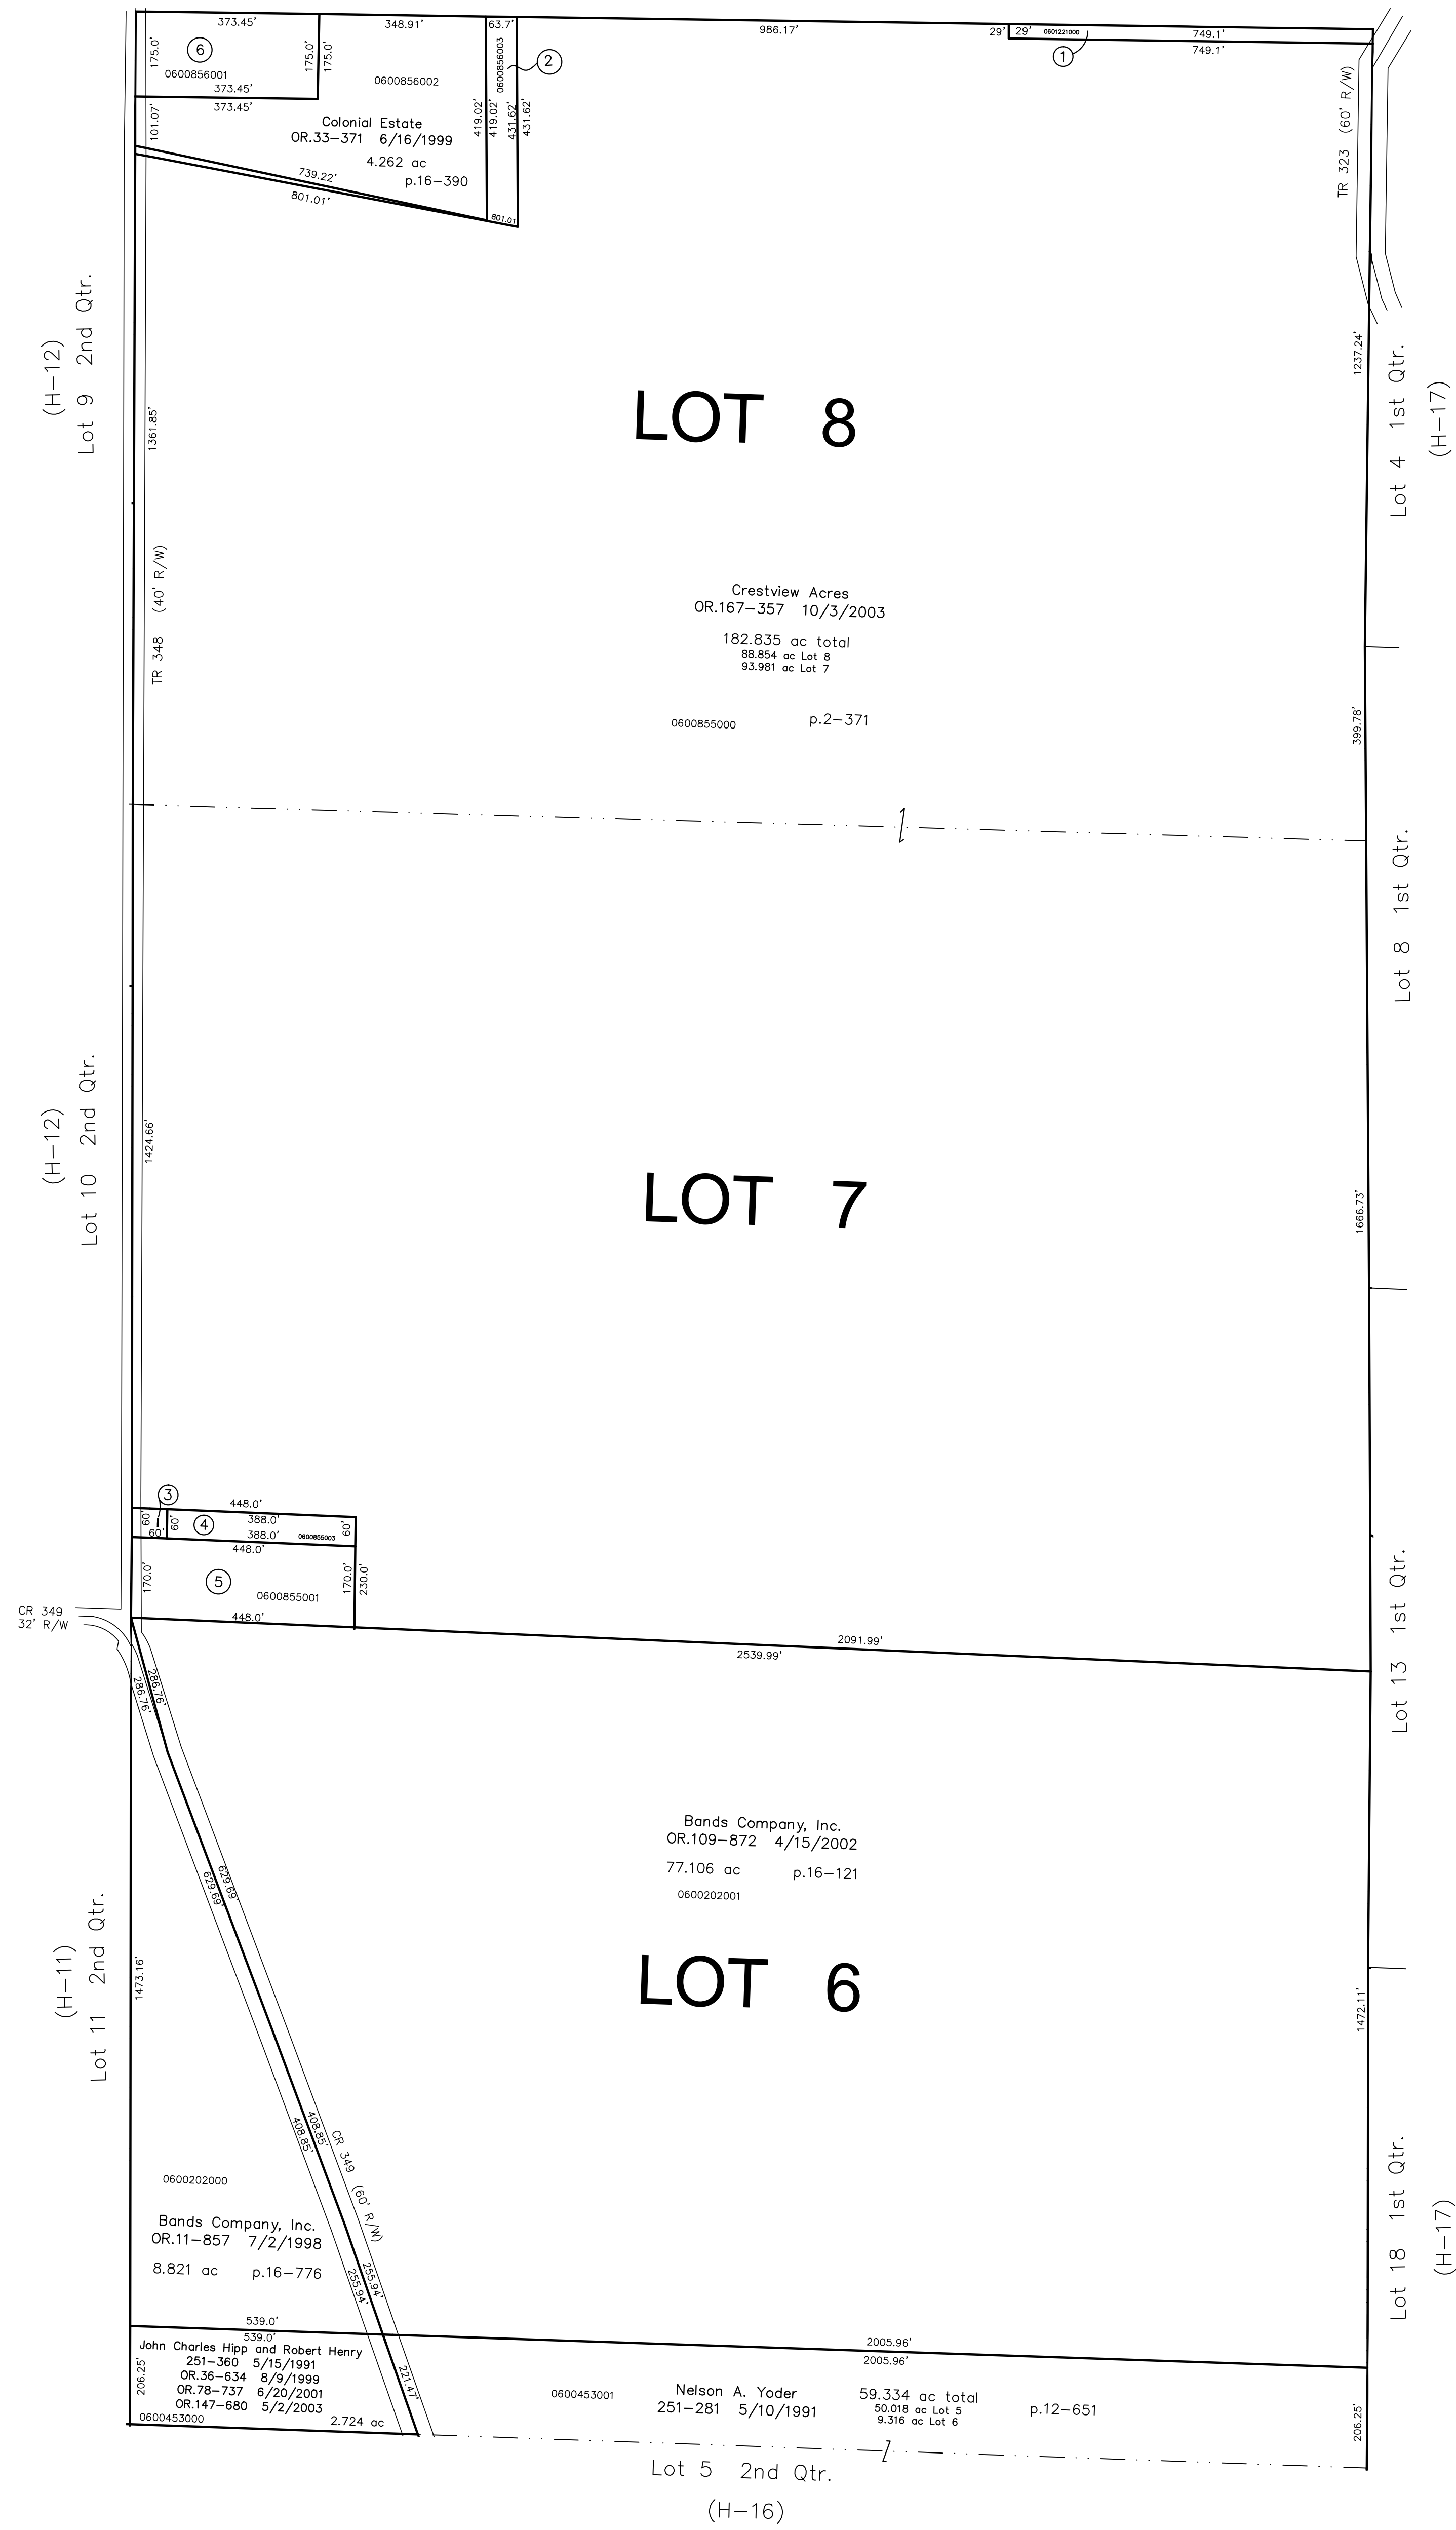

Prairie Township

- 0601221000 ① SMITH, JAMES A. LAST DEEDED OWNER
  39-522 3/18/1878
  CRESTVIEW ACRES
  OR.0167-357 10/3/2003
  0.511 ac p.2-371
- 0600856003 ② COLONIAL ESTATE
  OR.0167-354 10/3/2003
  0.773 ac p.2-371
- 0600855002 ③ EDWARDS DICK AND LORI
  OR.0167-348 10/3/2003
  0.083 ac p.2-371
- 0600855003 ④ FAIRVIEW ACRES
  OR.0167-2666 10/30/2003
  0.534 ac p.2-371
- 0600855001 ⑤ FAIRVIEW ACRES
  OR.0167-2666 10/30/2003
  1.748 ac p.16-391
- 0600856001 ⑥ I I I EAGLES
  OR.0066-181 1/22/2001
  1.5 ac p.12-106

Last Revision: 11/1/2005

**T-9, R-7, 2nd Qtr.
Lots 6, 7, 8
HARDY TWP.
HOLMES COUNTY, OHIO**

S.F.T. new survey required
for next transfer

H-18