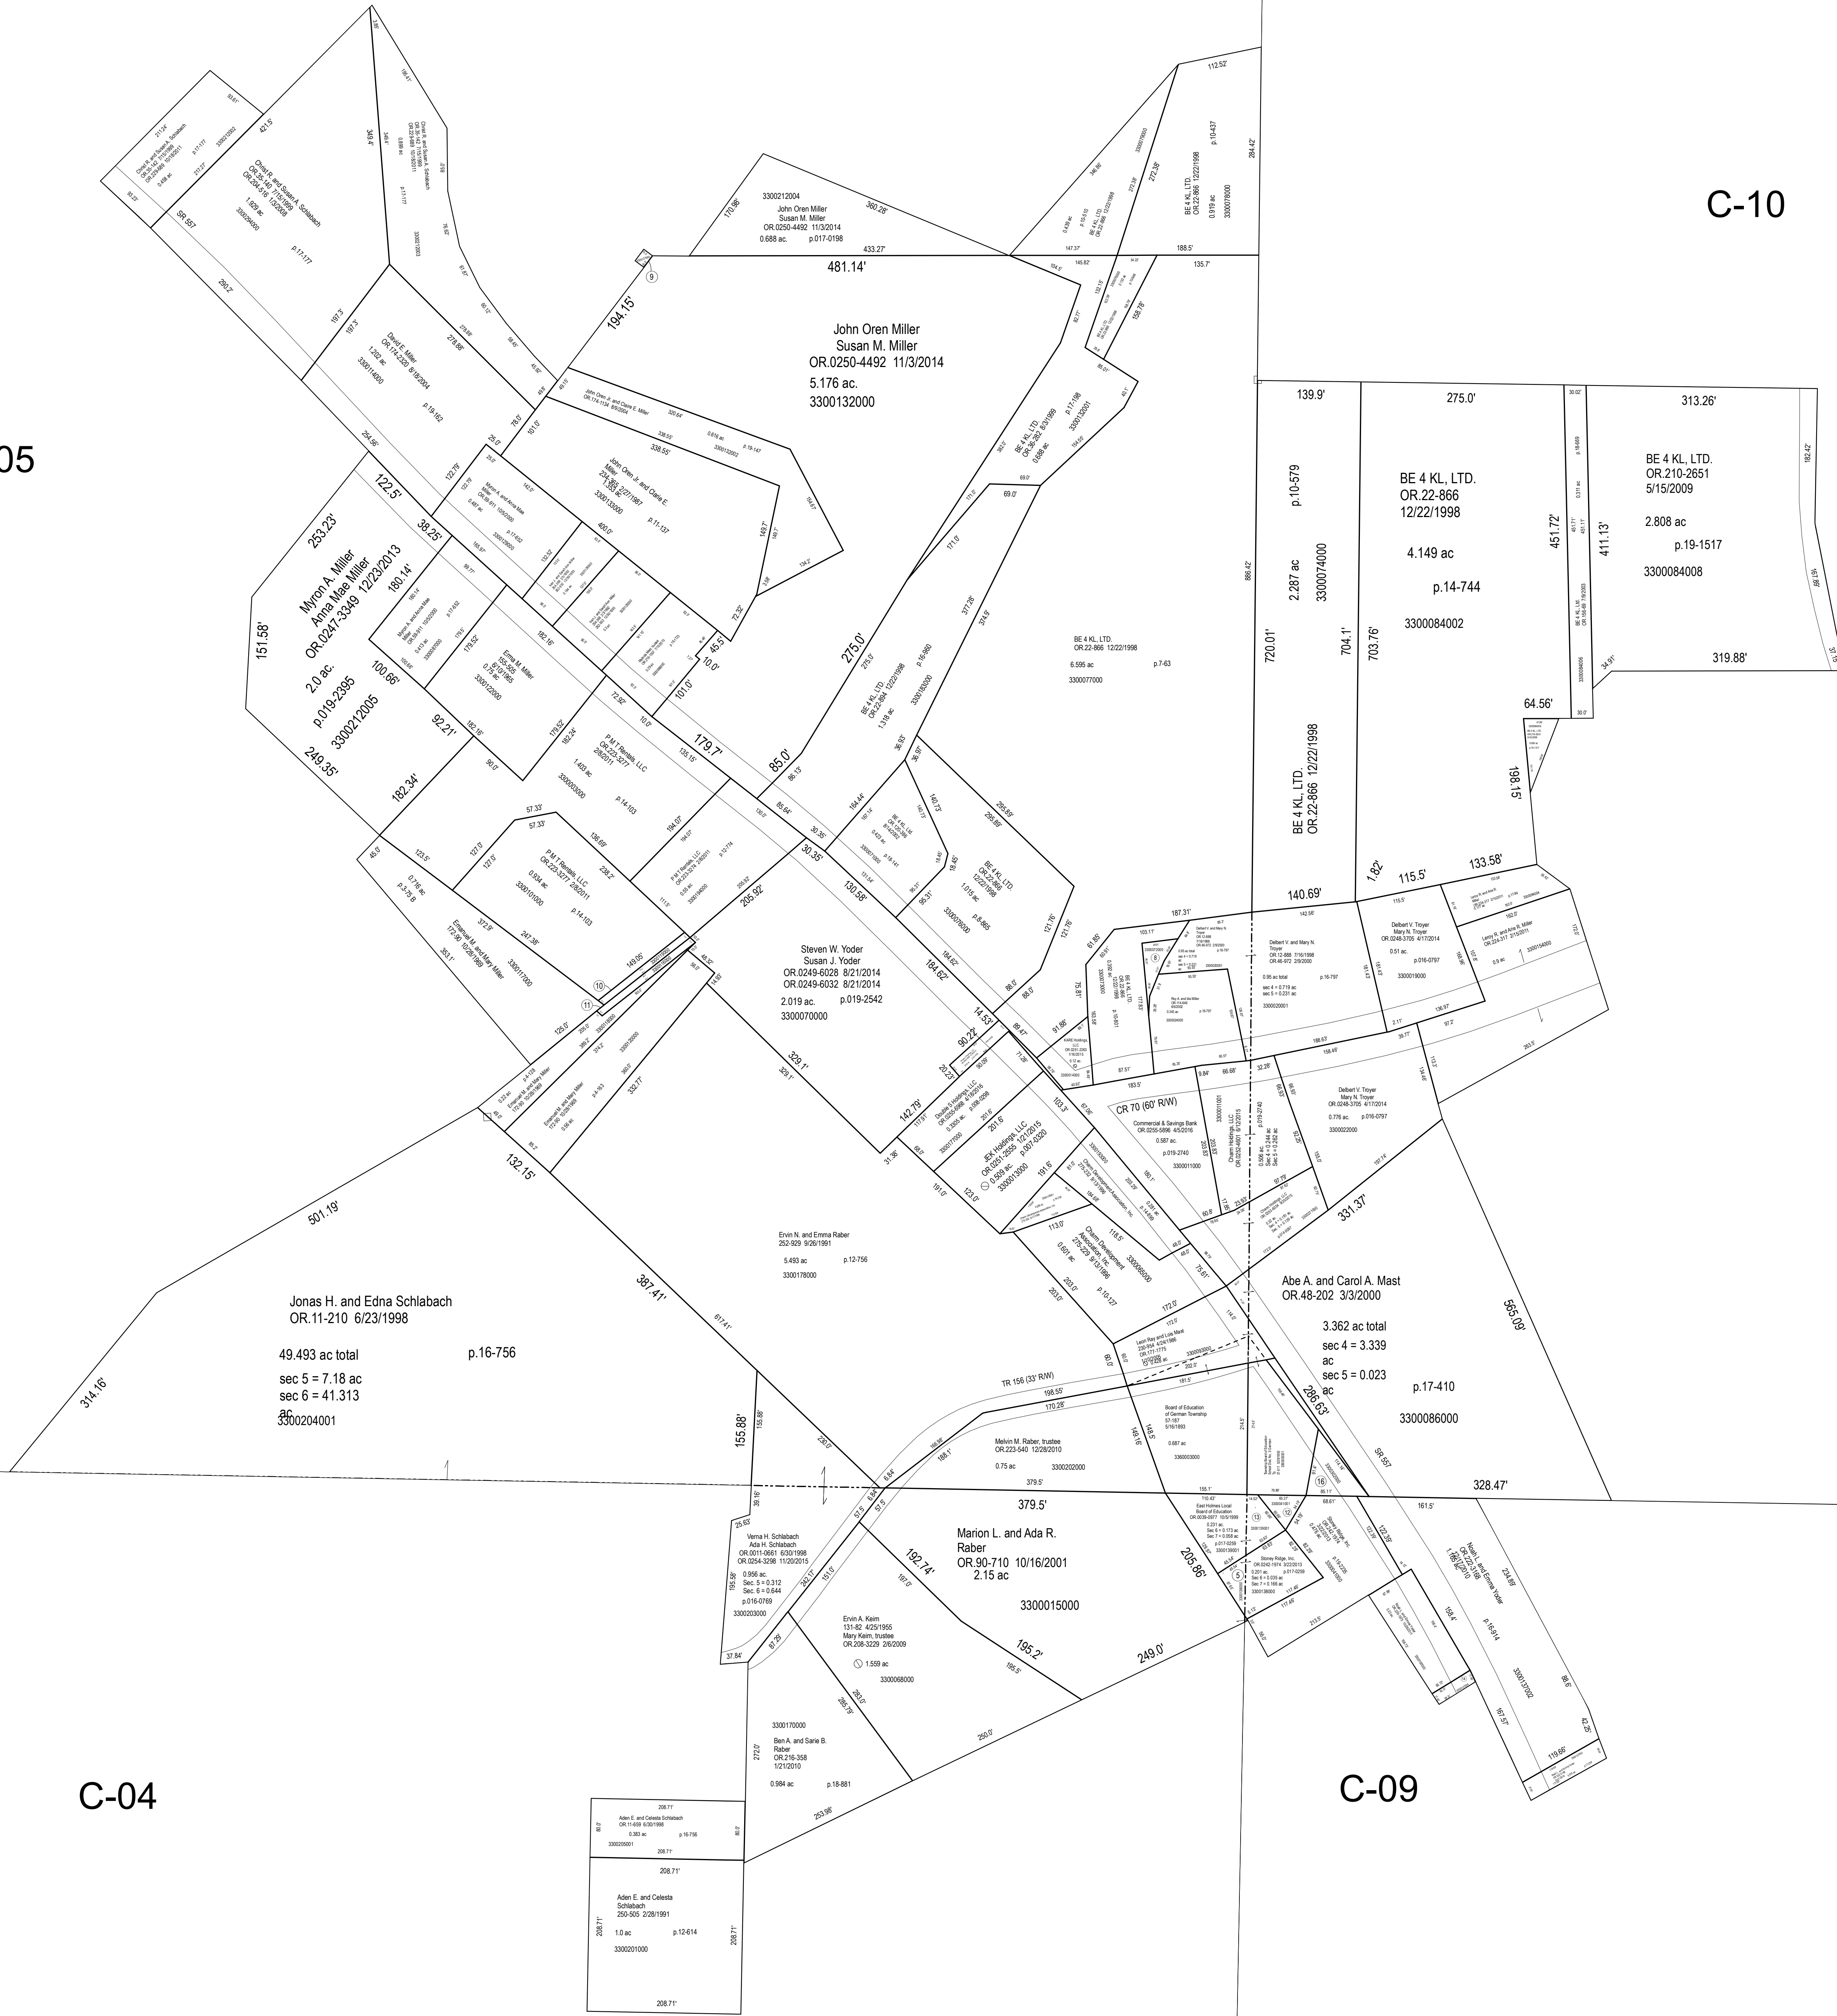

C-05

C-10

C-04

C-09

S.F.T.
new survey required for next transfer

Last Revision: 12/30/2016

Charm Village
Part Sec 4, 5, 6 and 7
T-8, R-5
Clark Twp.
Holmes County, Ohio

C-05A