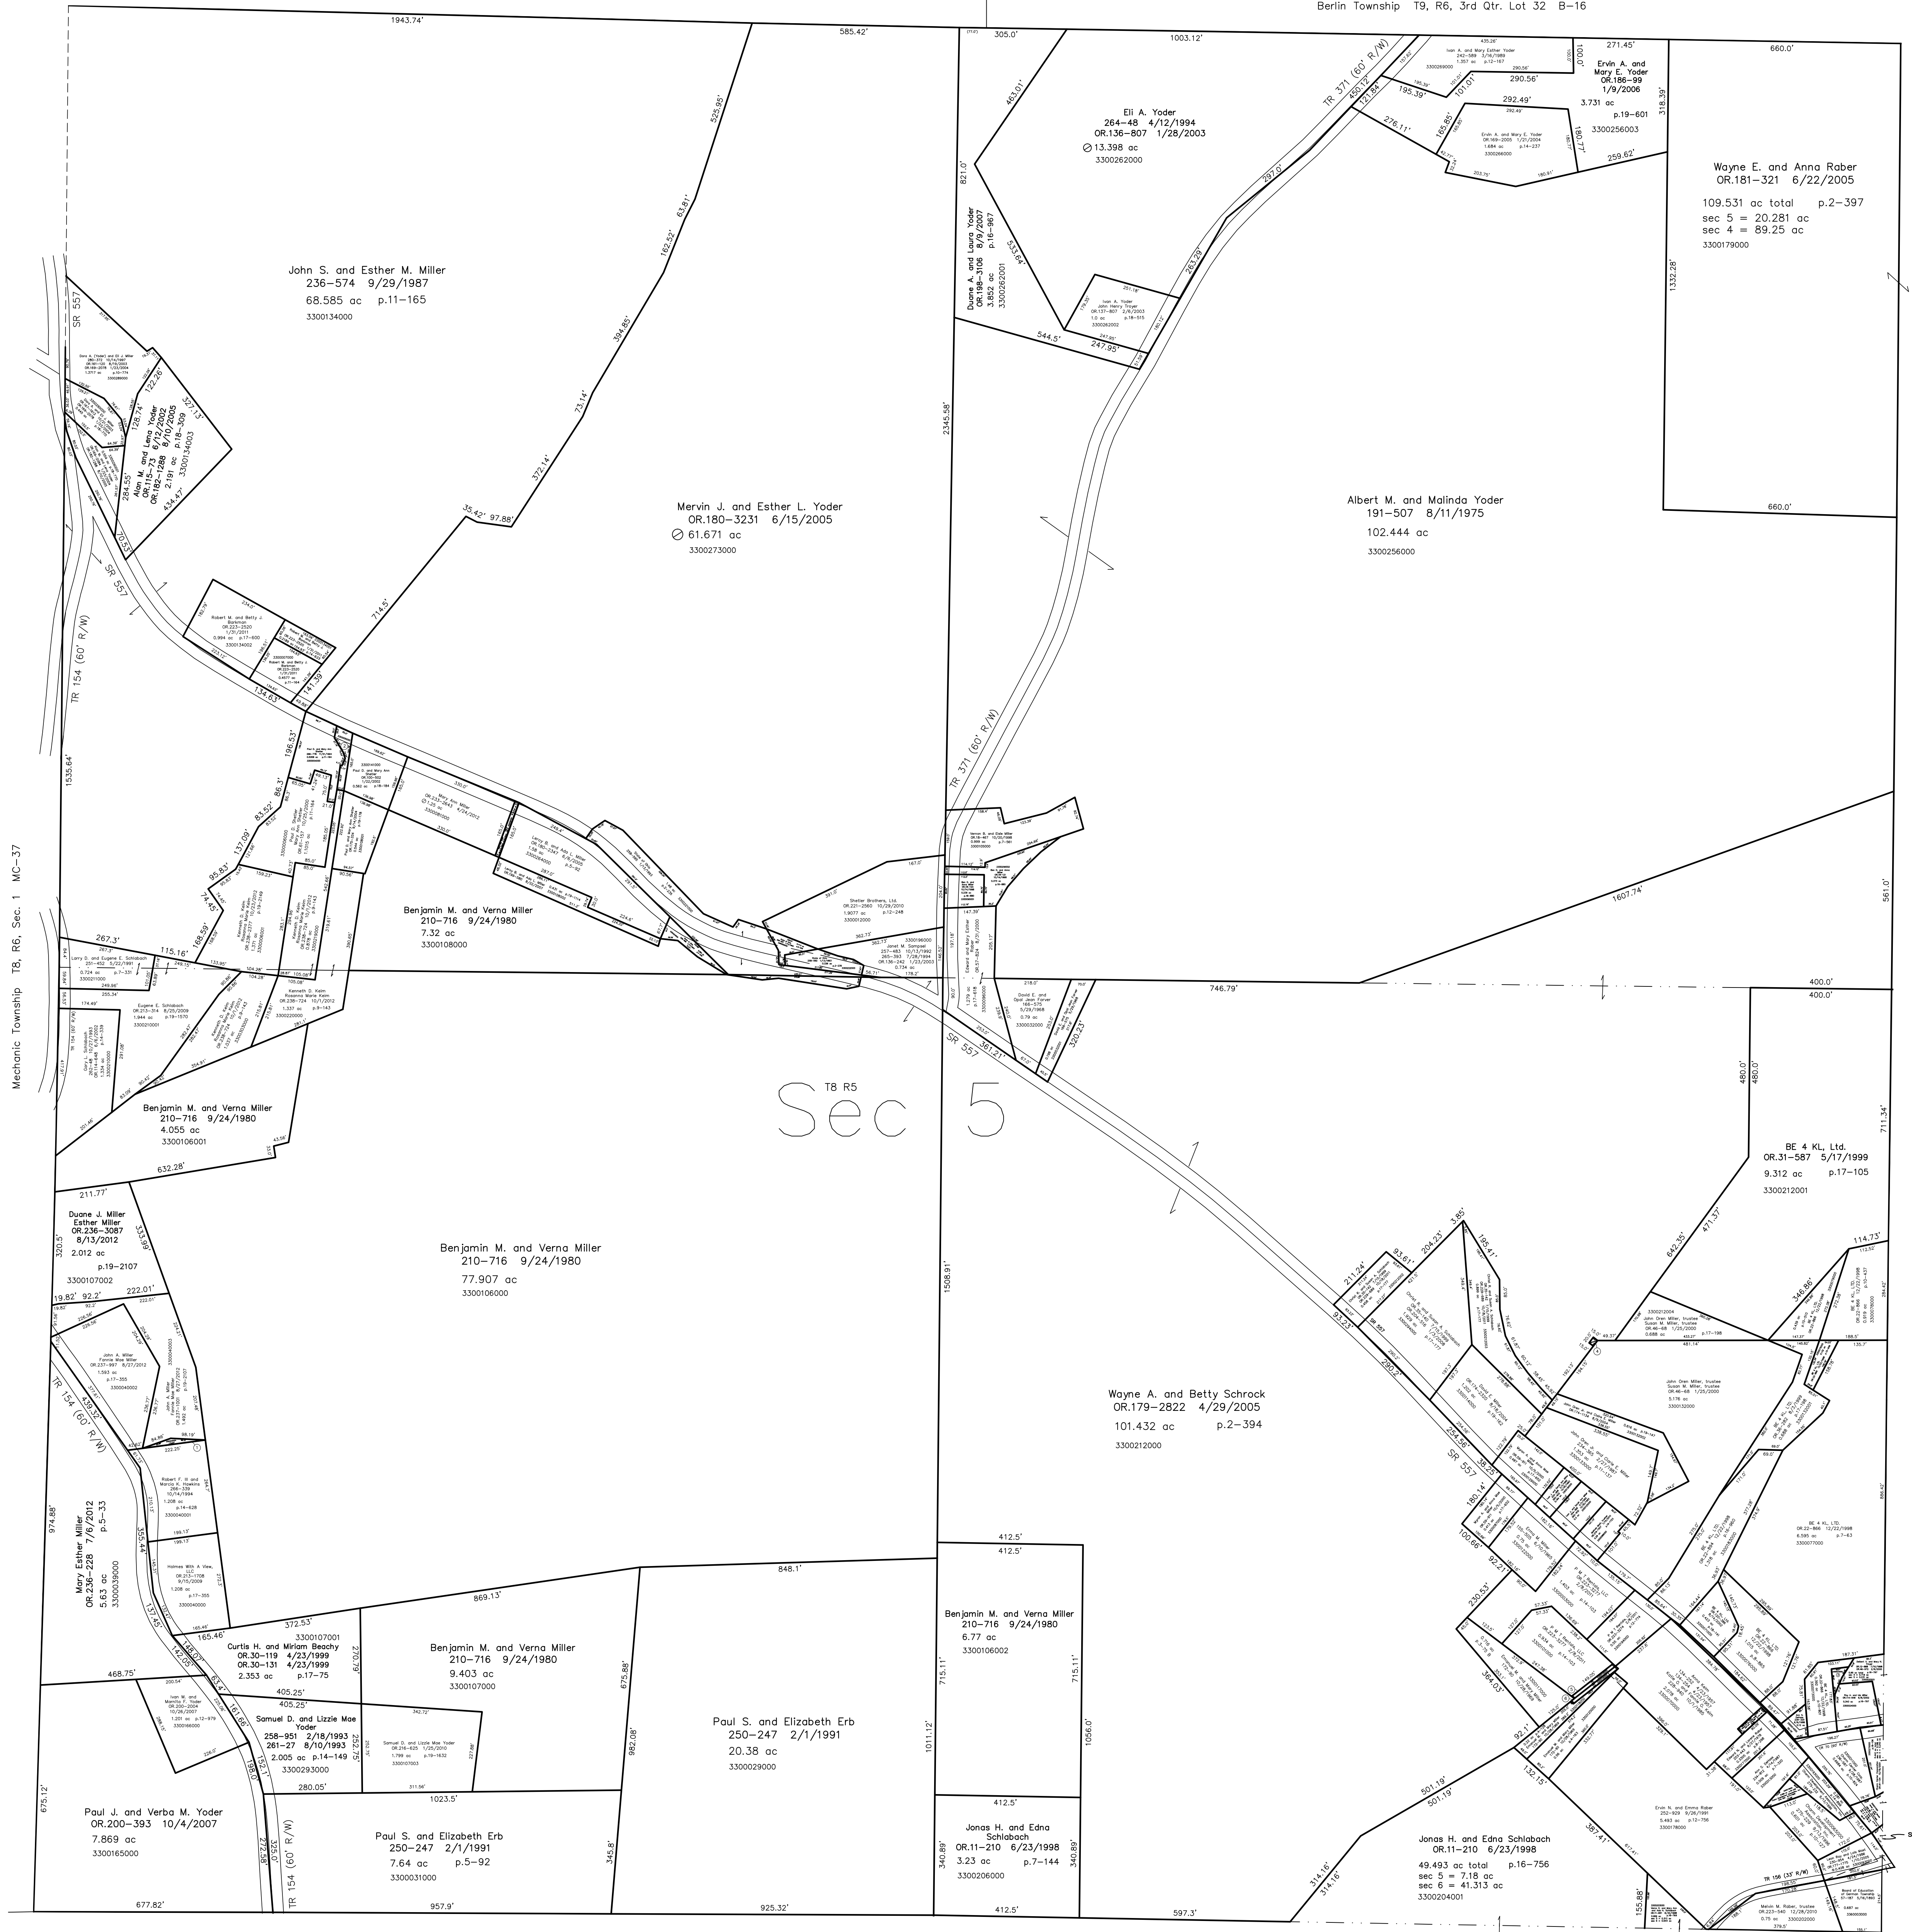

Mechanics Township T8, R6, Sec. 1 MC-37

T8, R5, Sec. 4 C-10

T8, R5, Sec. 6 C-04

Last Revision: 10/23/2012

T-8, R-5, Sec.5
Charm Village
Clark Twp.
Holmes County, Ohio

C-05

⊙ new survey required
for next transfer