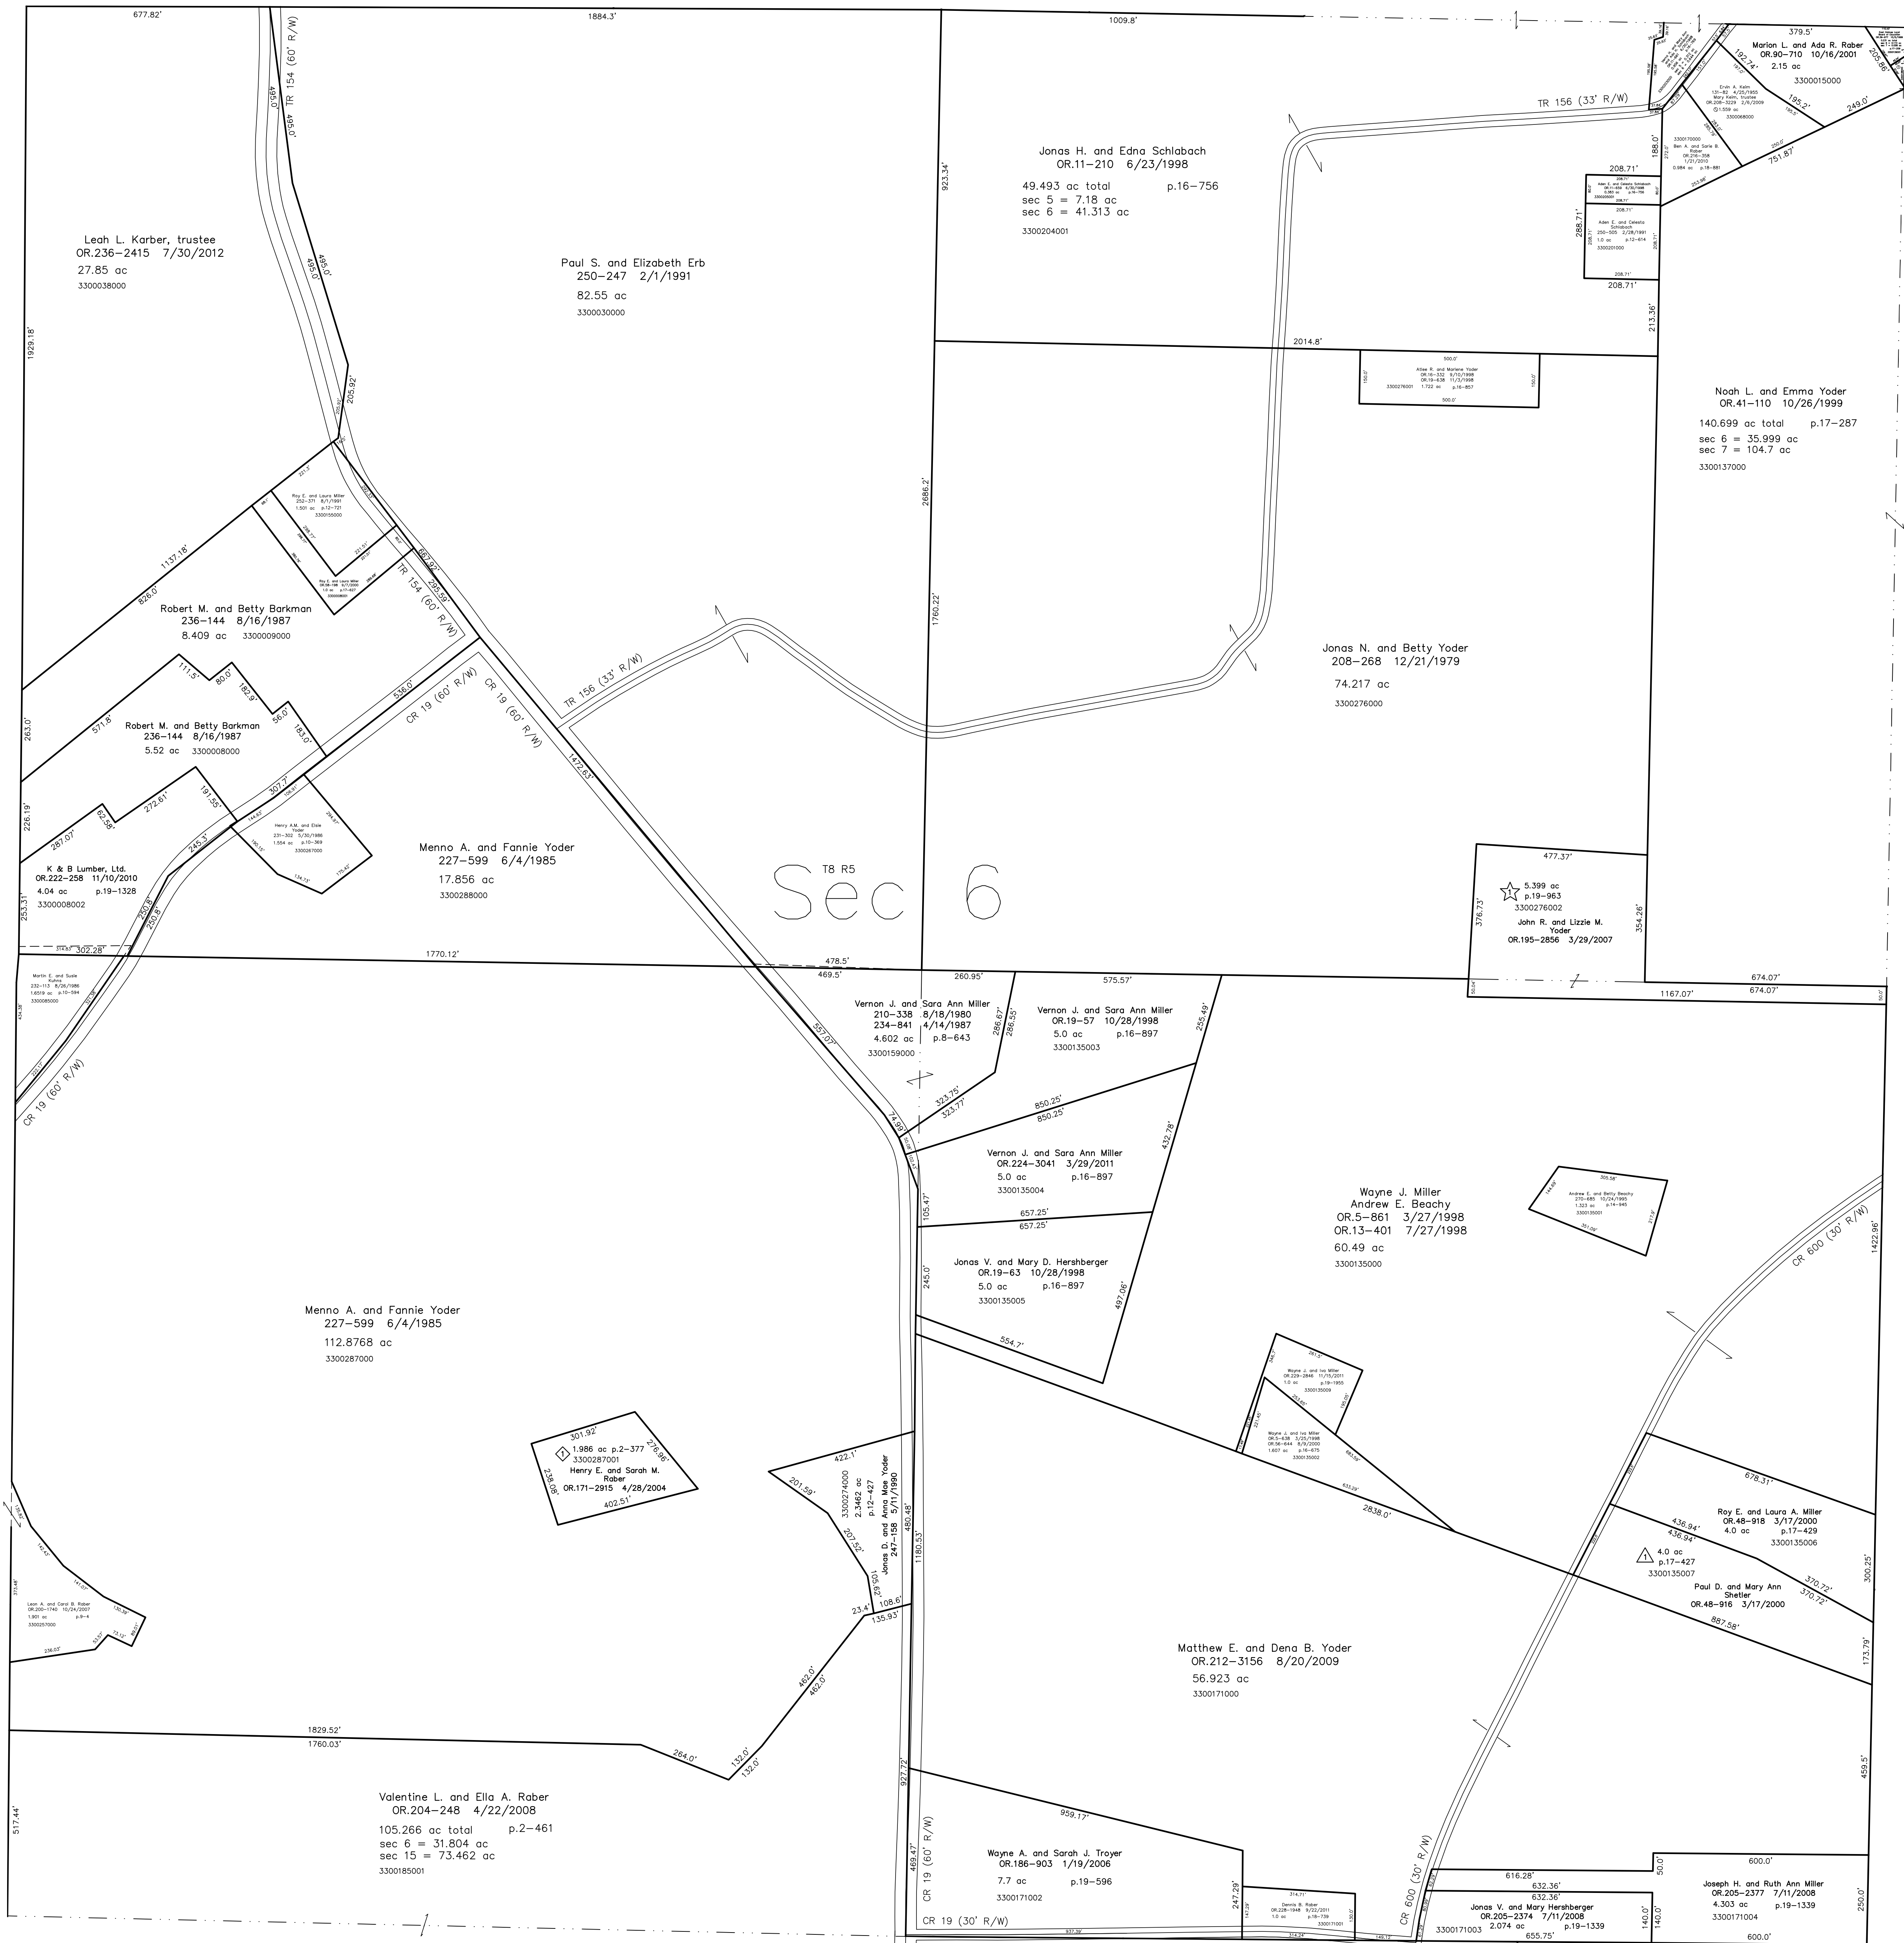

3300138000 Eric A. Guggisberg
OR.39-979 10/5/1999
0.035 ac p.17-259

Mechanic Township T8, R6, Sec. 10 MC-36

T8, R5, Sec. 7 C-9

- Doughty View Subdivision No.1
  Plat 2-377 Platted 4/2/2004
- ☆ J.L. Subdivision
  Plat 19-963 Platted 3/14/2007
- △ P. & M. Acres Allotment No.1
  Plat 17-427 Platted 3/16/2000

○ new survey required for next transfer

Last Revision: 7/30/2012

T-8, R-5, Sec.6
Clark Twp.
Holmes County, Ohio

C-04