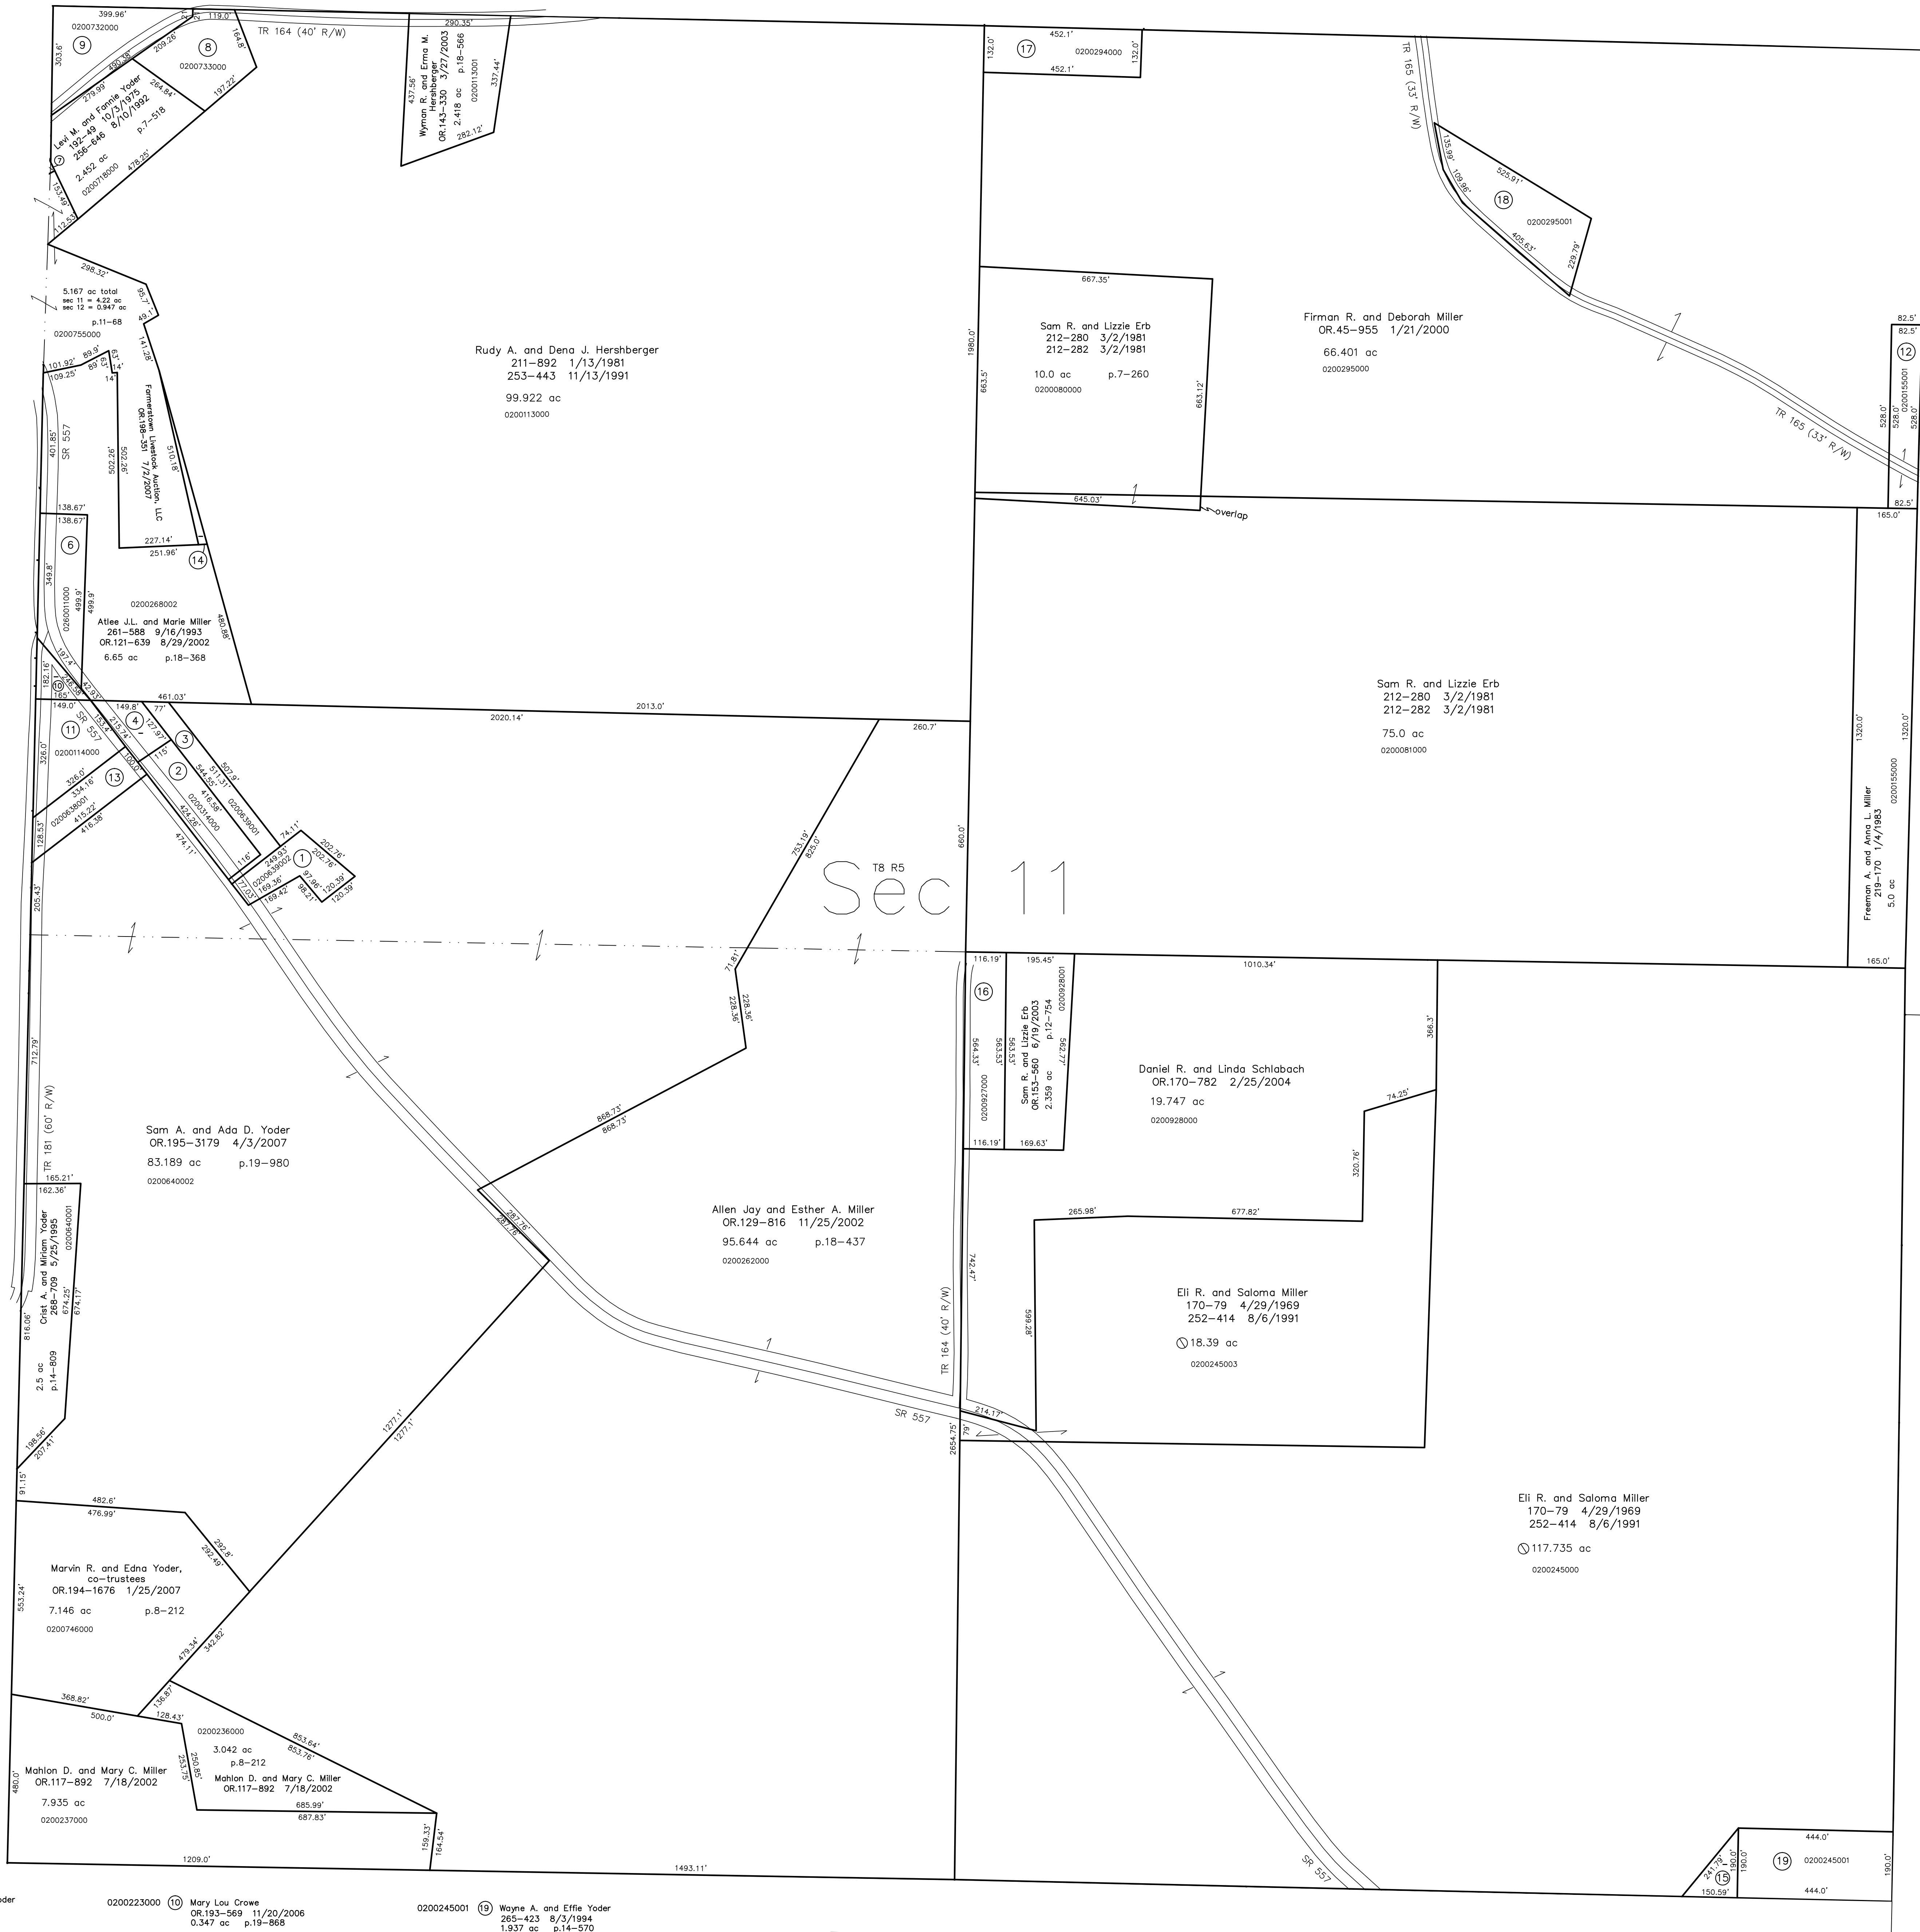

T8, R5, Sec. 12 C-18

T8, R4, Sec. 6 C-29

T8, R4, Sec. 15 C-28

Sec 11

- 0200639002 ① Esta A. and Verna A. Yoder
  254-591 2/25/1992
  255-609 5/22/1992
  0.808 ac p.12-870
- 0200314000 ② Emanuel H. and Fannie E. Yoder
  239-136 5/24/1988
  1.118 ac p.12-3
- 0200639001 ③ Emanuel H. and Fannie E. Yoder
  245-581 12/7/1989
  0.775 ac p.12-343
- 0200315000 ④ Mose C. Miller
  165-533 2/27/1968
  OR.174-785 8/4/2004
  0.859 ac p.4-159
- 0000000000 ⑤ not used
- 0260011000 ⑥ Farmerstown Parochial School
  214-328 8/25/1981
  1.25 ac p.7-394
- 0200755001 ⑦ Levi M. and Fannie Yoder
  257-1022 11/24/1992
  0.004 ac p.14-91
- 0200733000 ⑧ Reuben R. and Susie Hershberger
  OR.105-285 2/28/2002
  1.3 ac p.3-12
- 0200732000 ⑨ Amos D. and Lydon Yoder
  234-375 2/27/1987
  1.49 ac
- 0200223000 ⑩ Mary Lou Crowe
  OR.193-569 11/20/2006
  0.347 ac p.19-868
- 0200114000 ⑪ Edwin A. and Laura Yoder
  234-814 4/14/1987
  262-947 1/4/1984
  1.217 ac
- 0200155001 ⑫ Freeman A. and Anna L. Miller
  219-170 1/4/1983
  1.0 ac
- 0200638001 ⑬ Edwin A. and Laura Yoder
  274-744 8/13/1996
  0.86 ac p.16-187
- 0200268000 ⑭ Atlee J.L. and Marie Miller
  261-588 9/16/1993
  OR.121-639 8/29/2002
  0.143 ac p.18-368
- 0200245002 ⑮ Wayne A. and Effie Yoder
  OR.152-244 6/9/2003
  0.328 ac p.18-642
- 0200927000 ⑯ Sam R. and Lizzie Erb
  OR.153-260 8/18/2003
  1.504 ac p.10-322
- 0200294000 ⑰ Firman R. and Deborah Miller
  OR.45-955 1/21/2000
  1.4 ac
- 0200295001 ⑱ Lloyd M. and Beno and Leona Sue Miller
  OR.45-953 1/21/2000
  1.949 ac p.17-364
- 0200245001 ⑲ Wayne A. and Effie Yoder
  265-423 8/3/1994
  1.937 ac p.14-570

new survey required for next transfer

Last Revision: 7/2/2007

T-8, R-5, Sec.11
Clark Twp.
Holmes County, Ohio

C-23