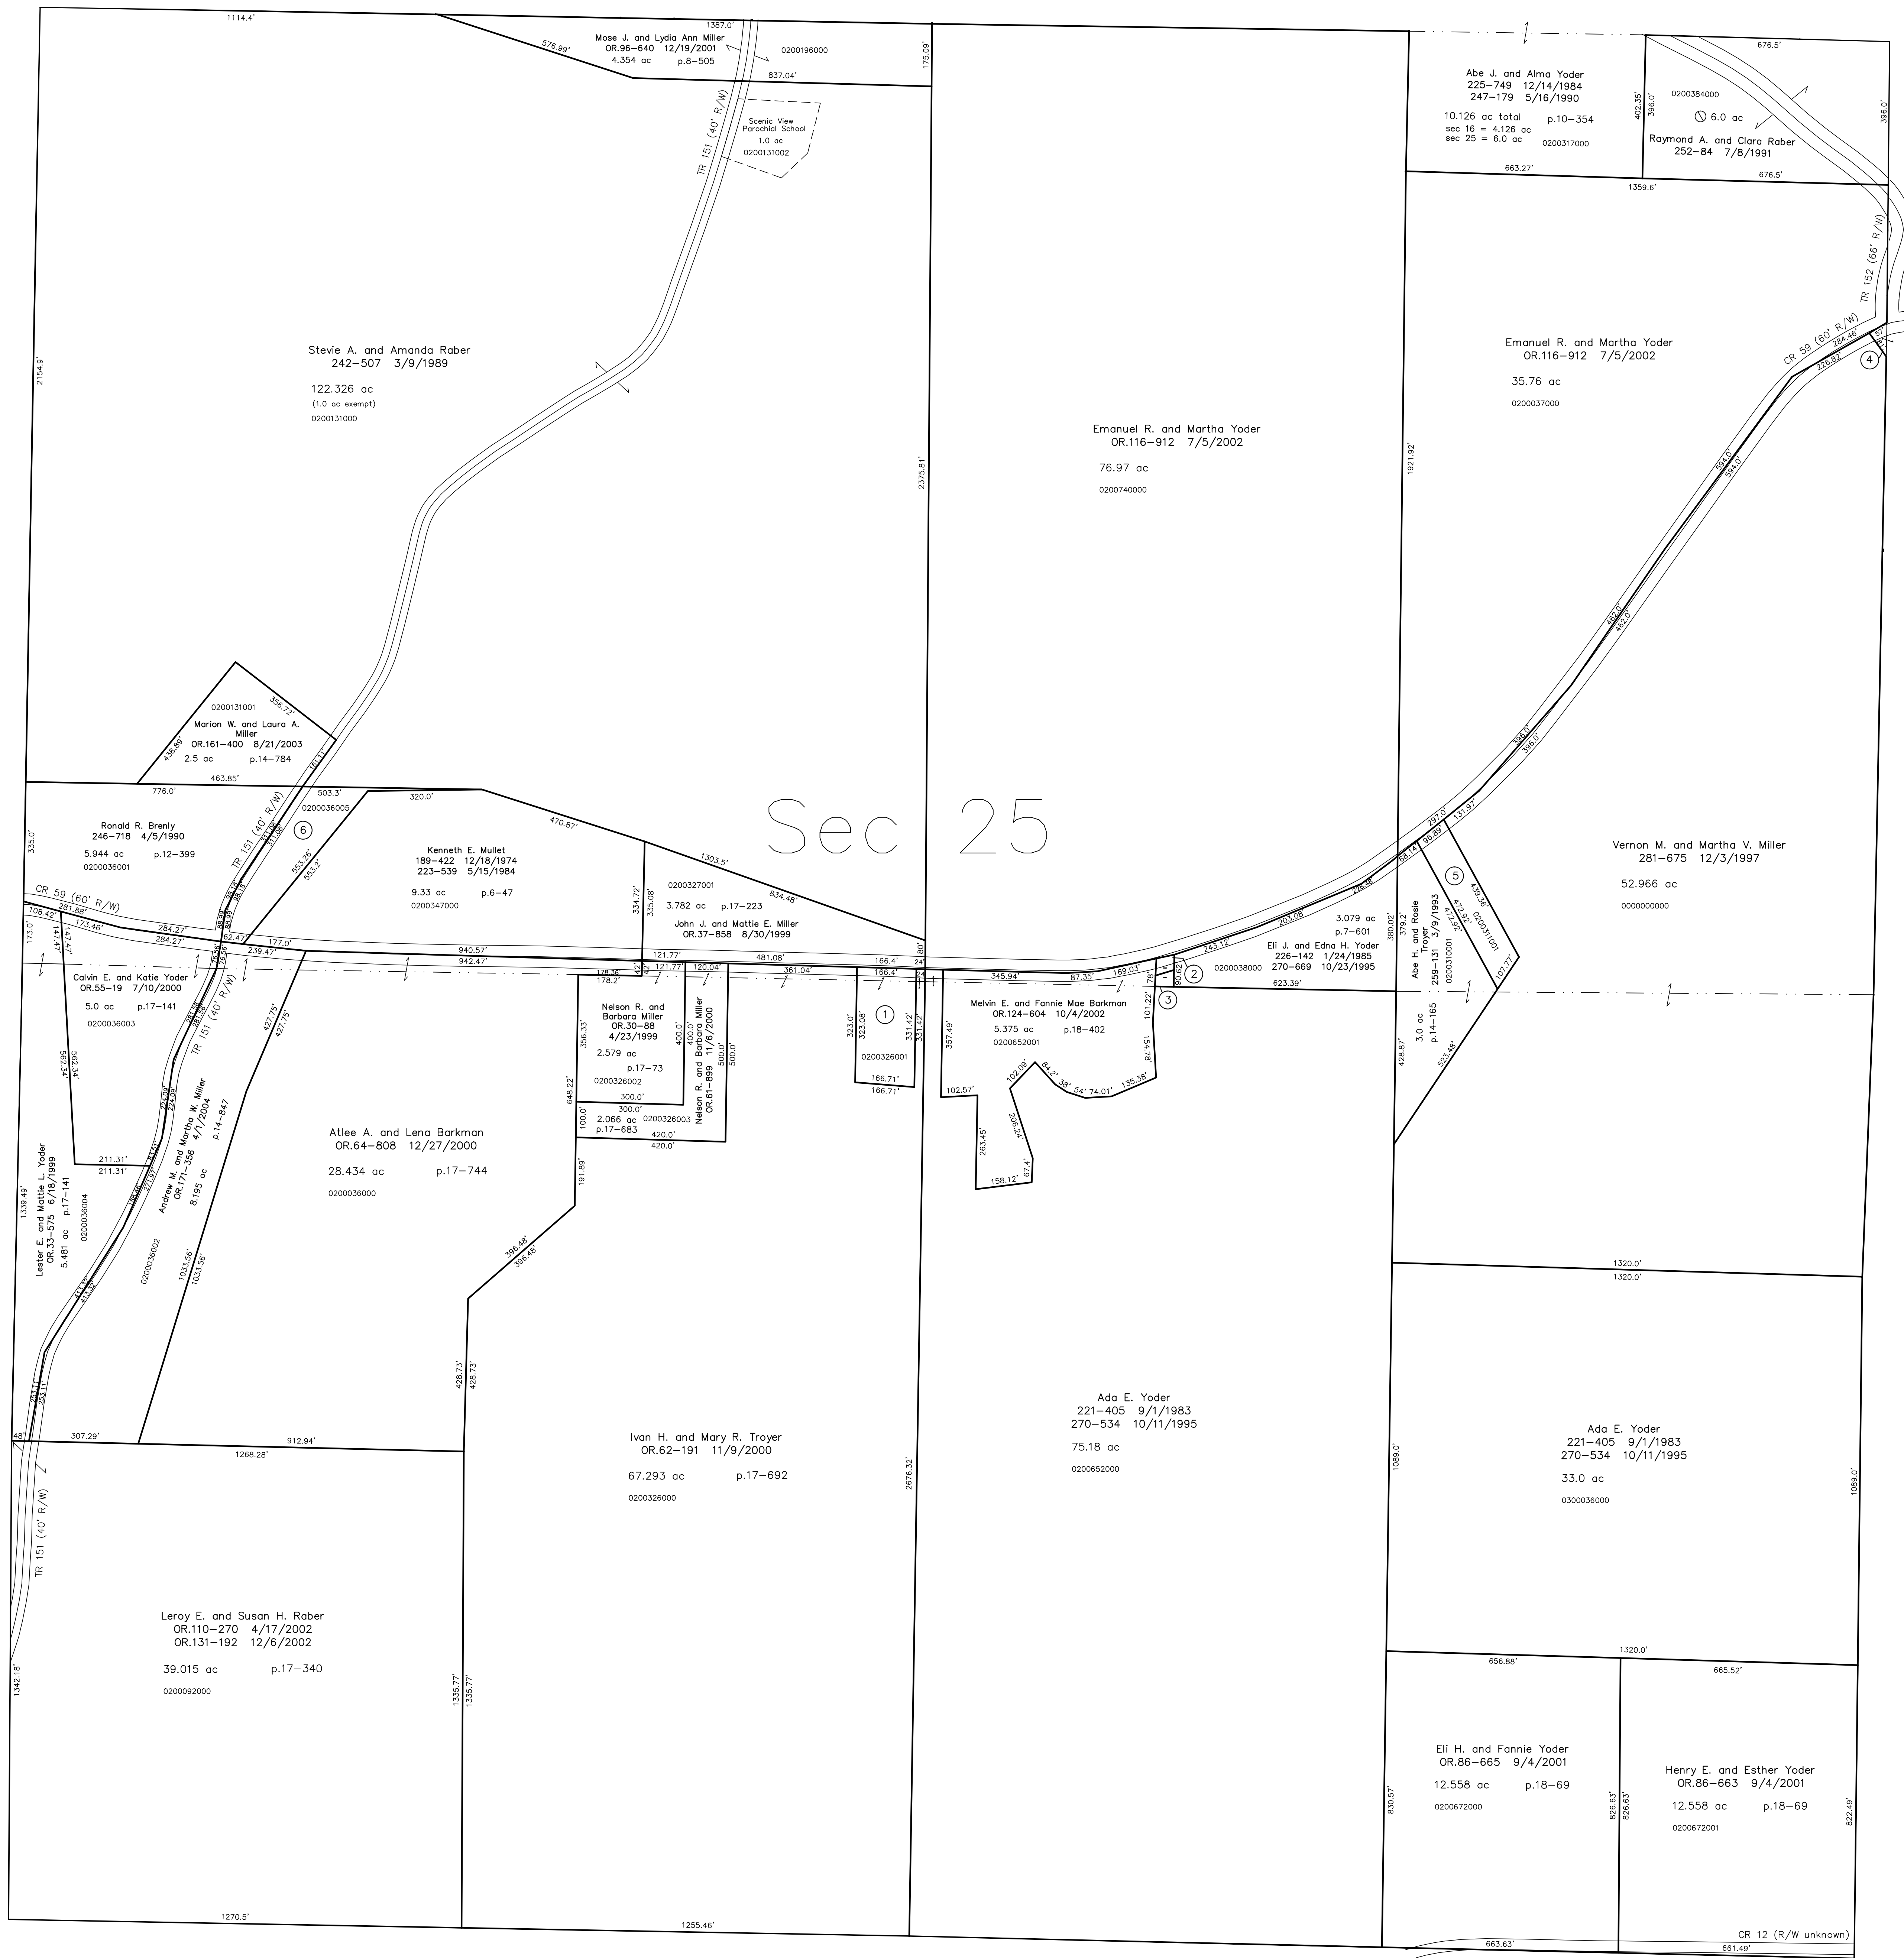

Mechanic Township T8, R6, Sec. 21 MC-33

T8, R5, Sec. 24 C-06

Coshocton County

⊙ new survey required
○ for next transfer

Last Revision: 5/1/2004

T-8, R-5, Sec.25
Clark Twp.
Holmes County, Ohio

C-01