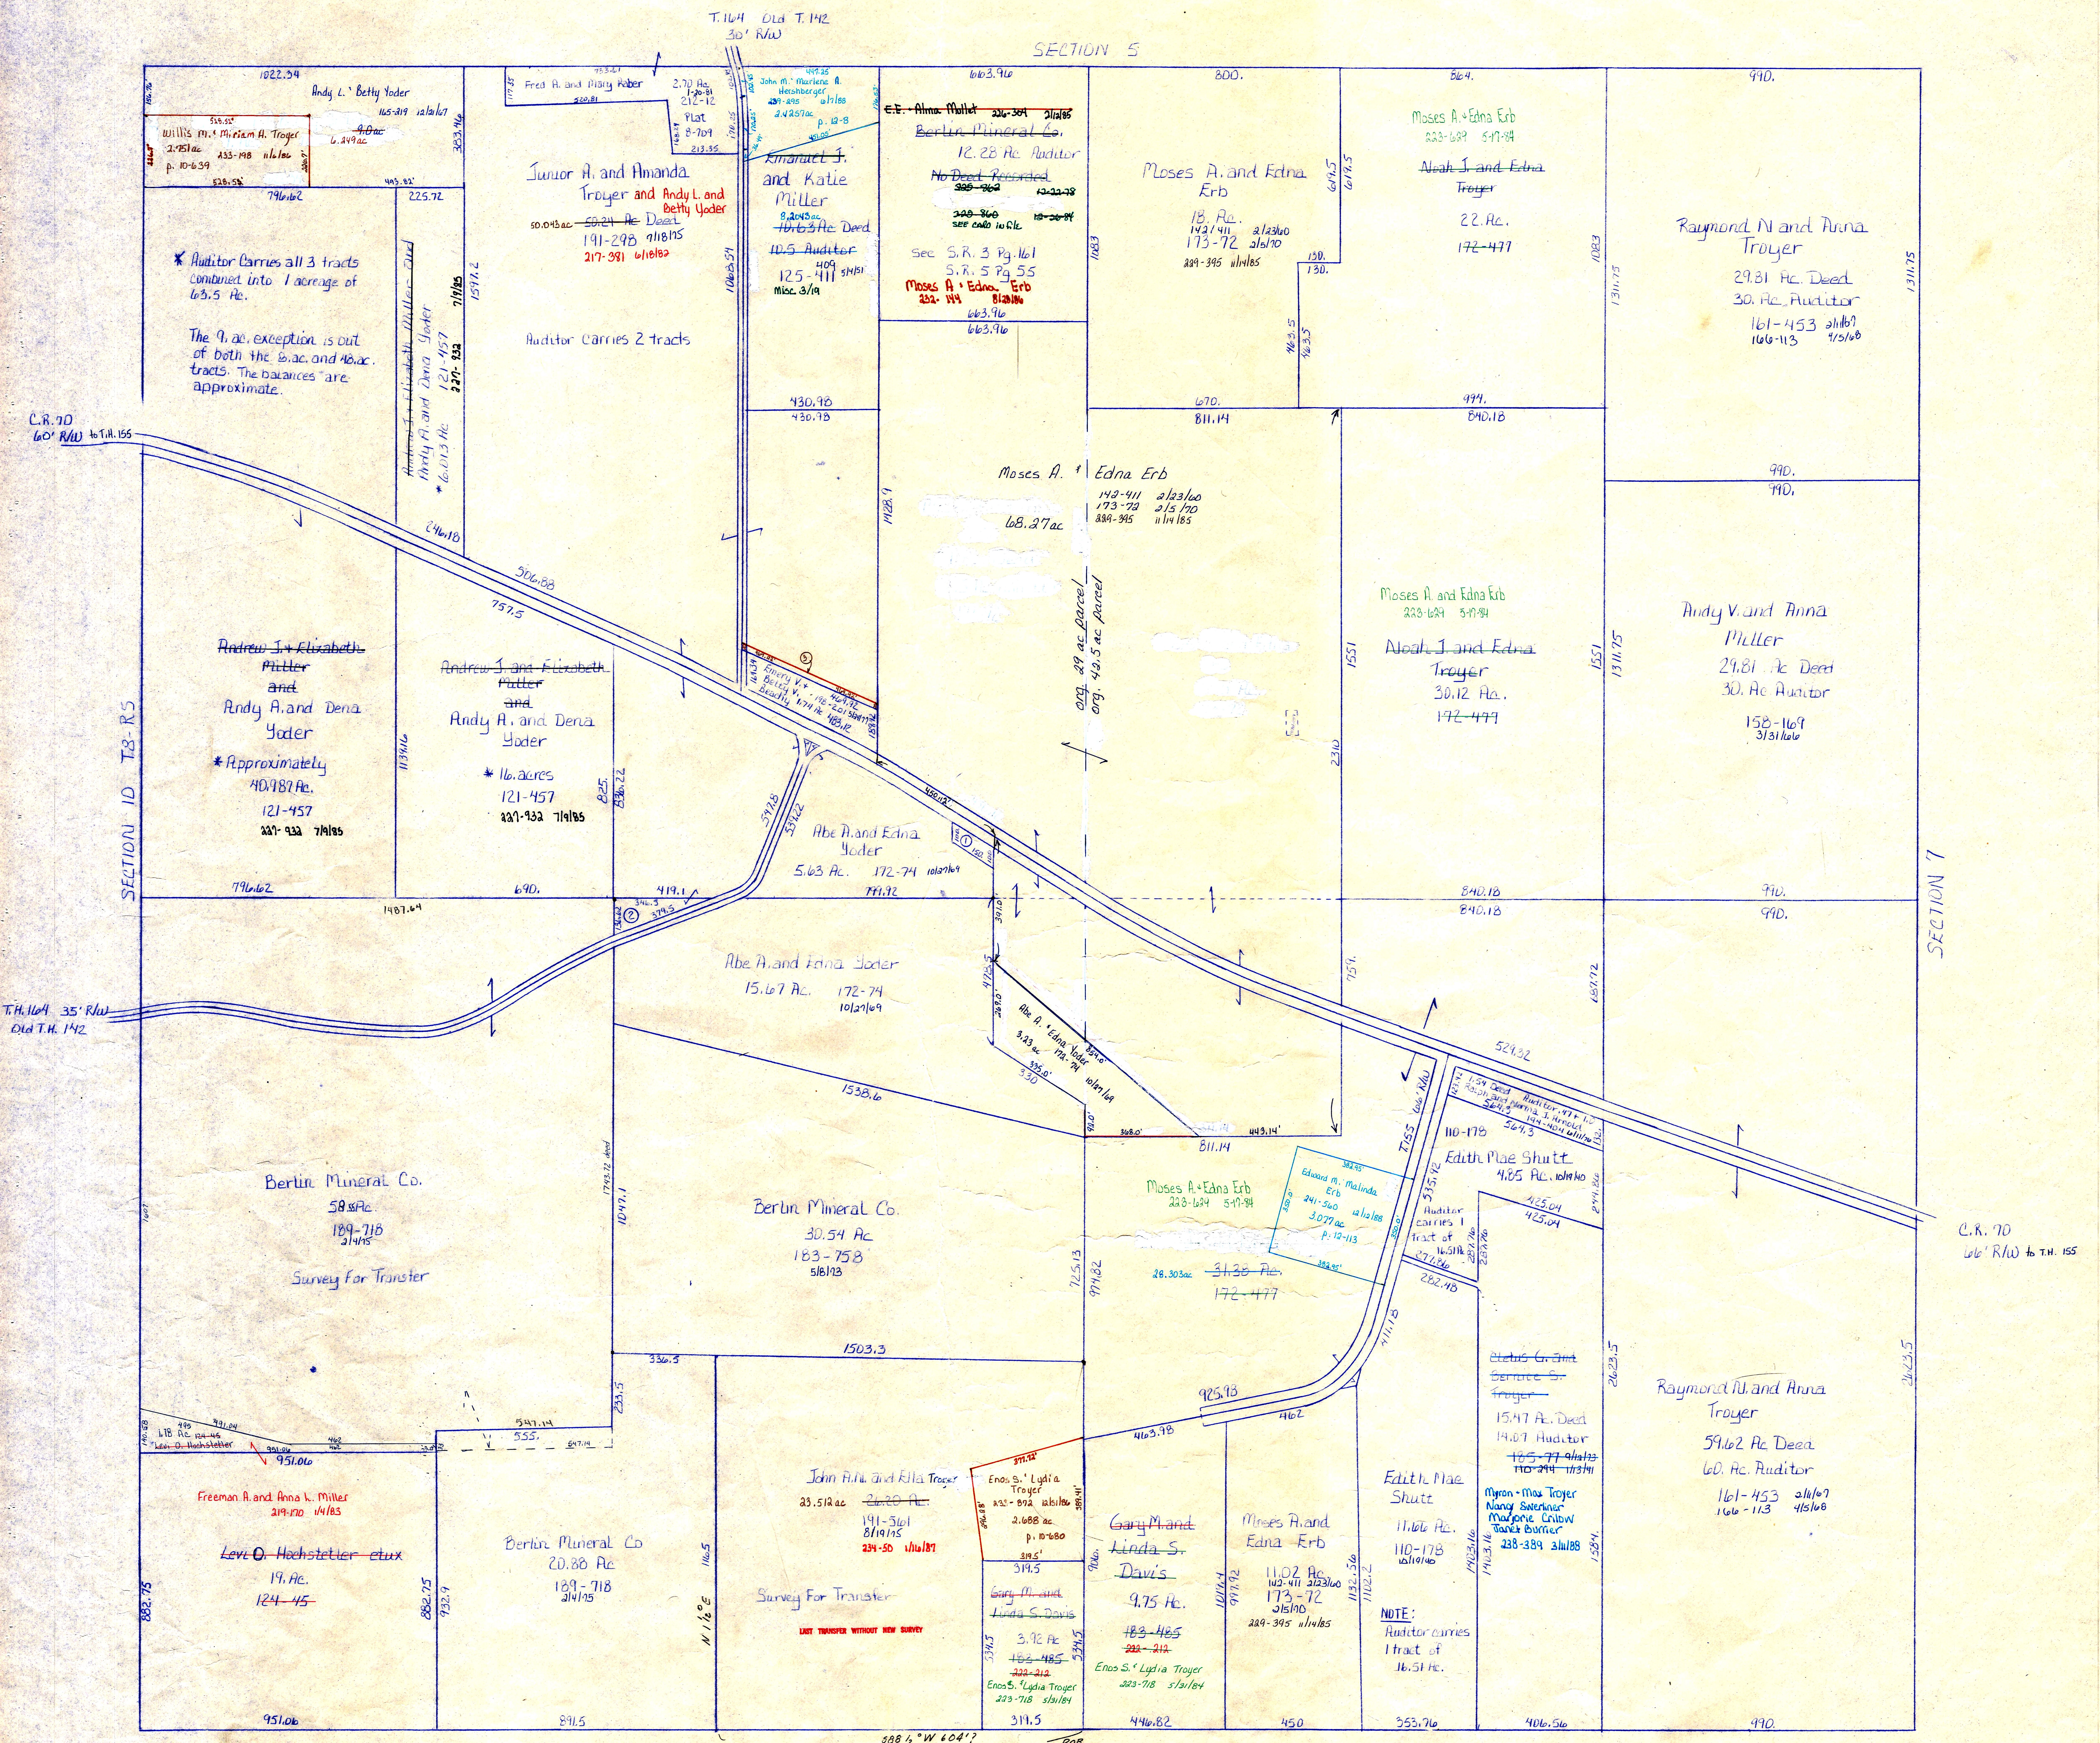

SECTION 5

1. 34 4350123-577 Grover Jr. and Dorothy Yakley  
 2. 54 74875191-298 Junior A. and Amanda Troyer (Cords don't match deed)  
 4-18-82 217-381 and Andy L. and Betty Yoder

© Emery V. & Betty V. Beachy 223-106 10/21/66 .197 ac. p. 10-287

T-8, R-4, Sec. 6  
 CLARK TWP.