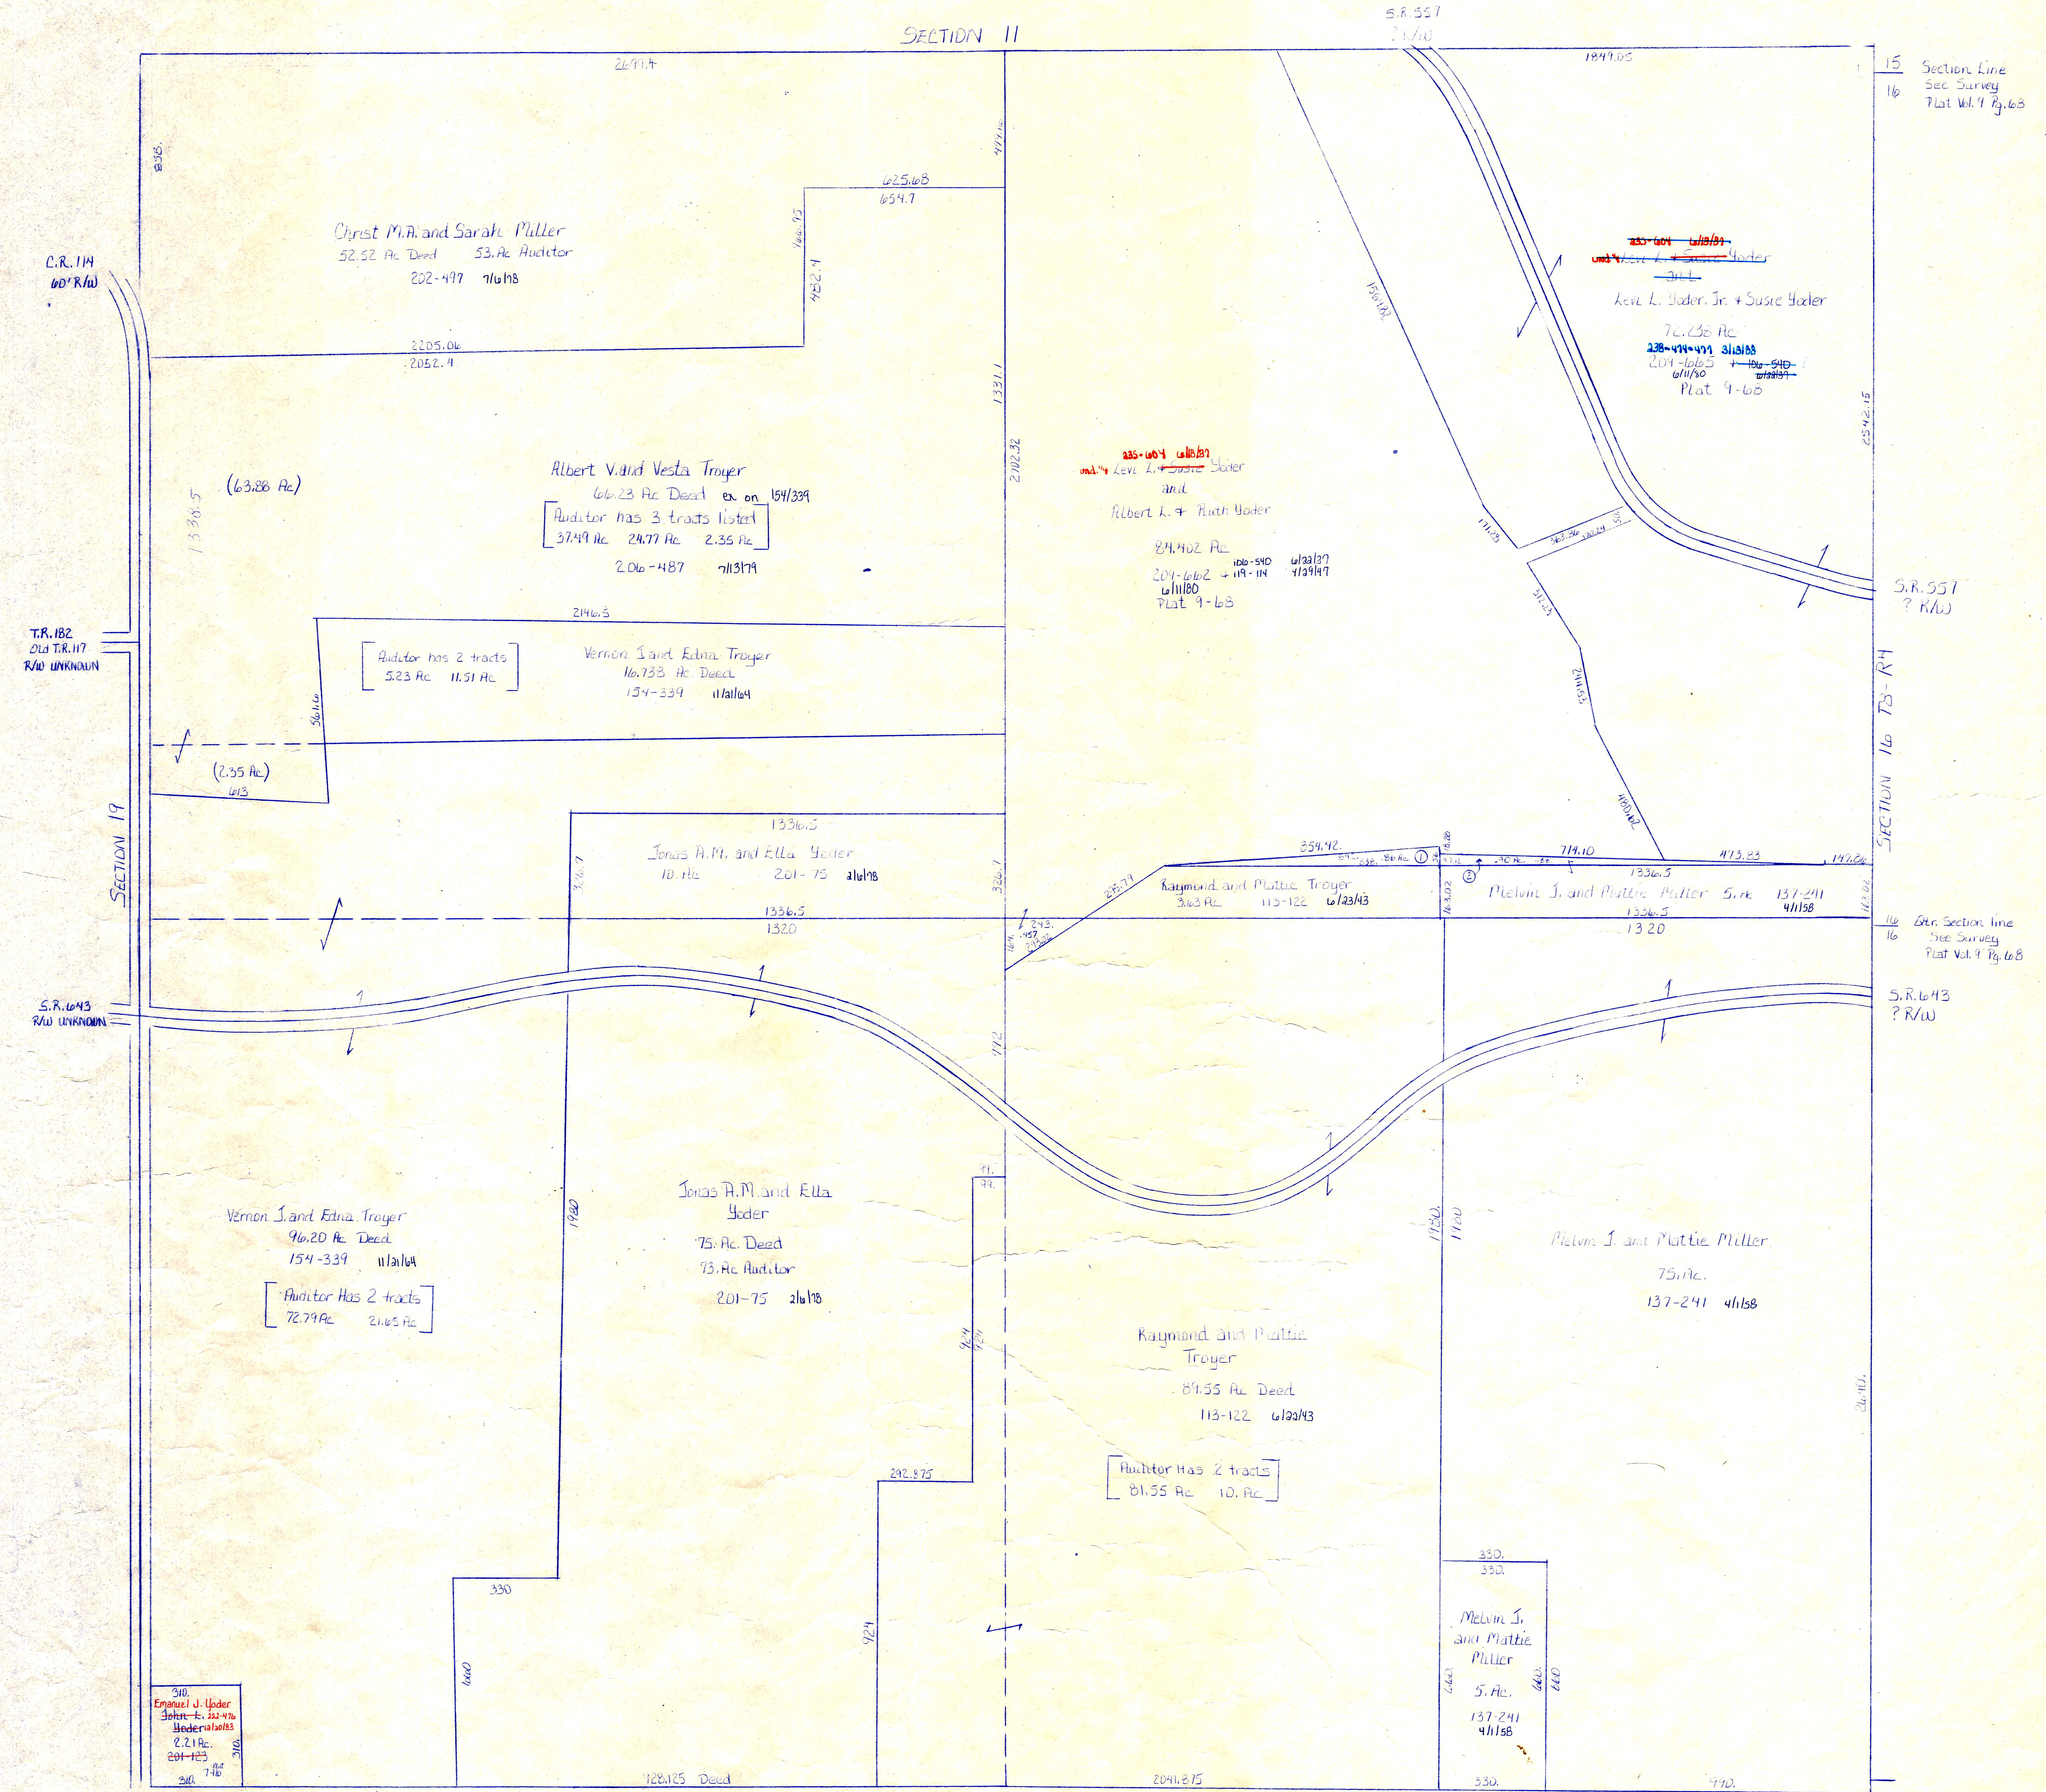

SECTION 11

T.R. 178 60' R/W
Old T.R. 411

No.	Ac.	Vol. - Pg.	Name	412147
1.	.86	119-113	Raymond and Mattie Troyer	412147
2.	.90	137-241	Melvin J. and Mattie Miller	411158

T-8, R-5, Sec. 20
CLARK TWP.

Outside Section Dimensions
from S. R. 5 Pg. 94