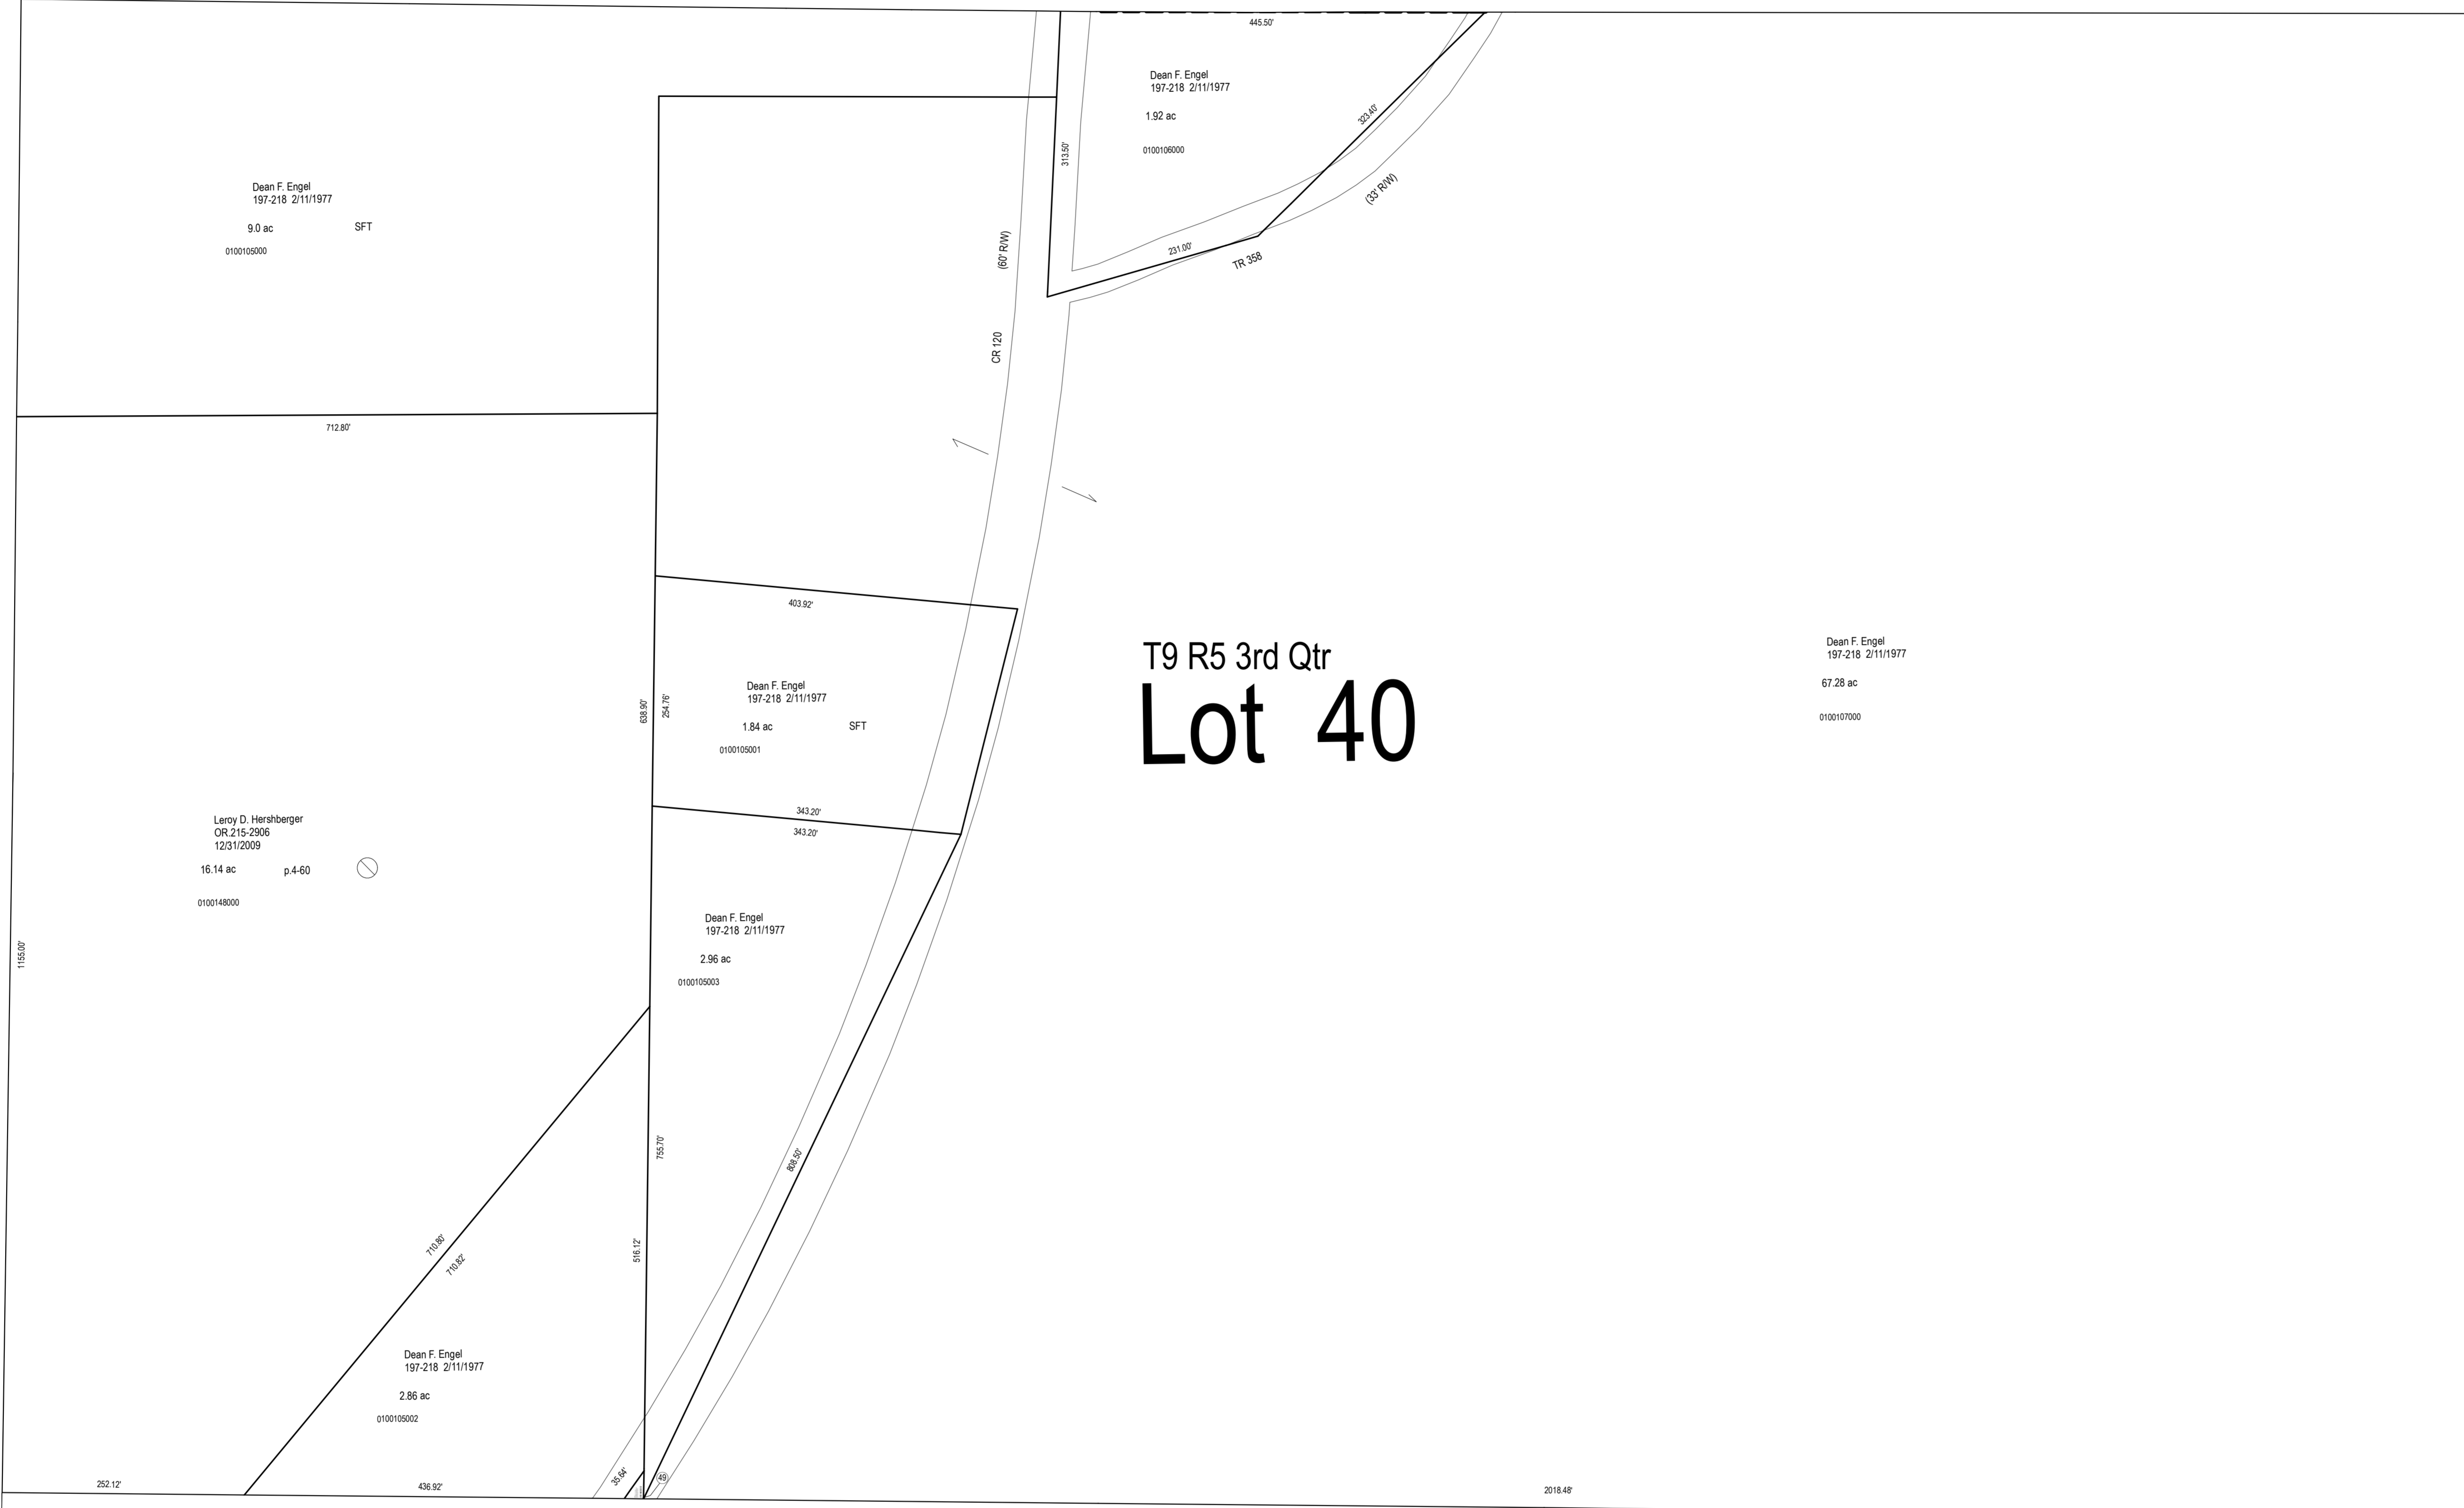

B-13B

B-18A

B-18B

B-13C

B-18C

B-17A

T9 R5 3rd Qtr
Lot 40

S.F.T.
new survey required
for next transfer

Last Revision: 12/31/2015

Lot 40
3rd Qtr., T-9, R-5
Berlin Twp.
Holmes County, Ohio

B-18D