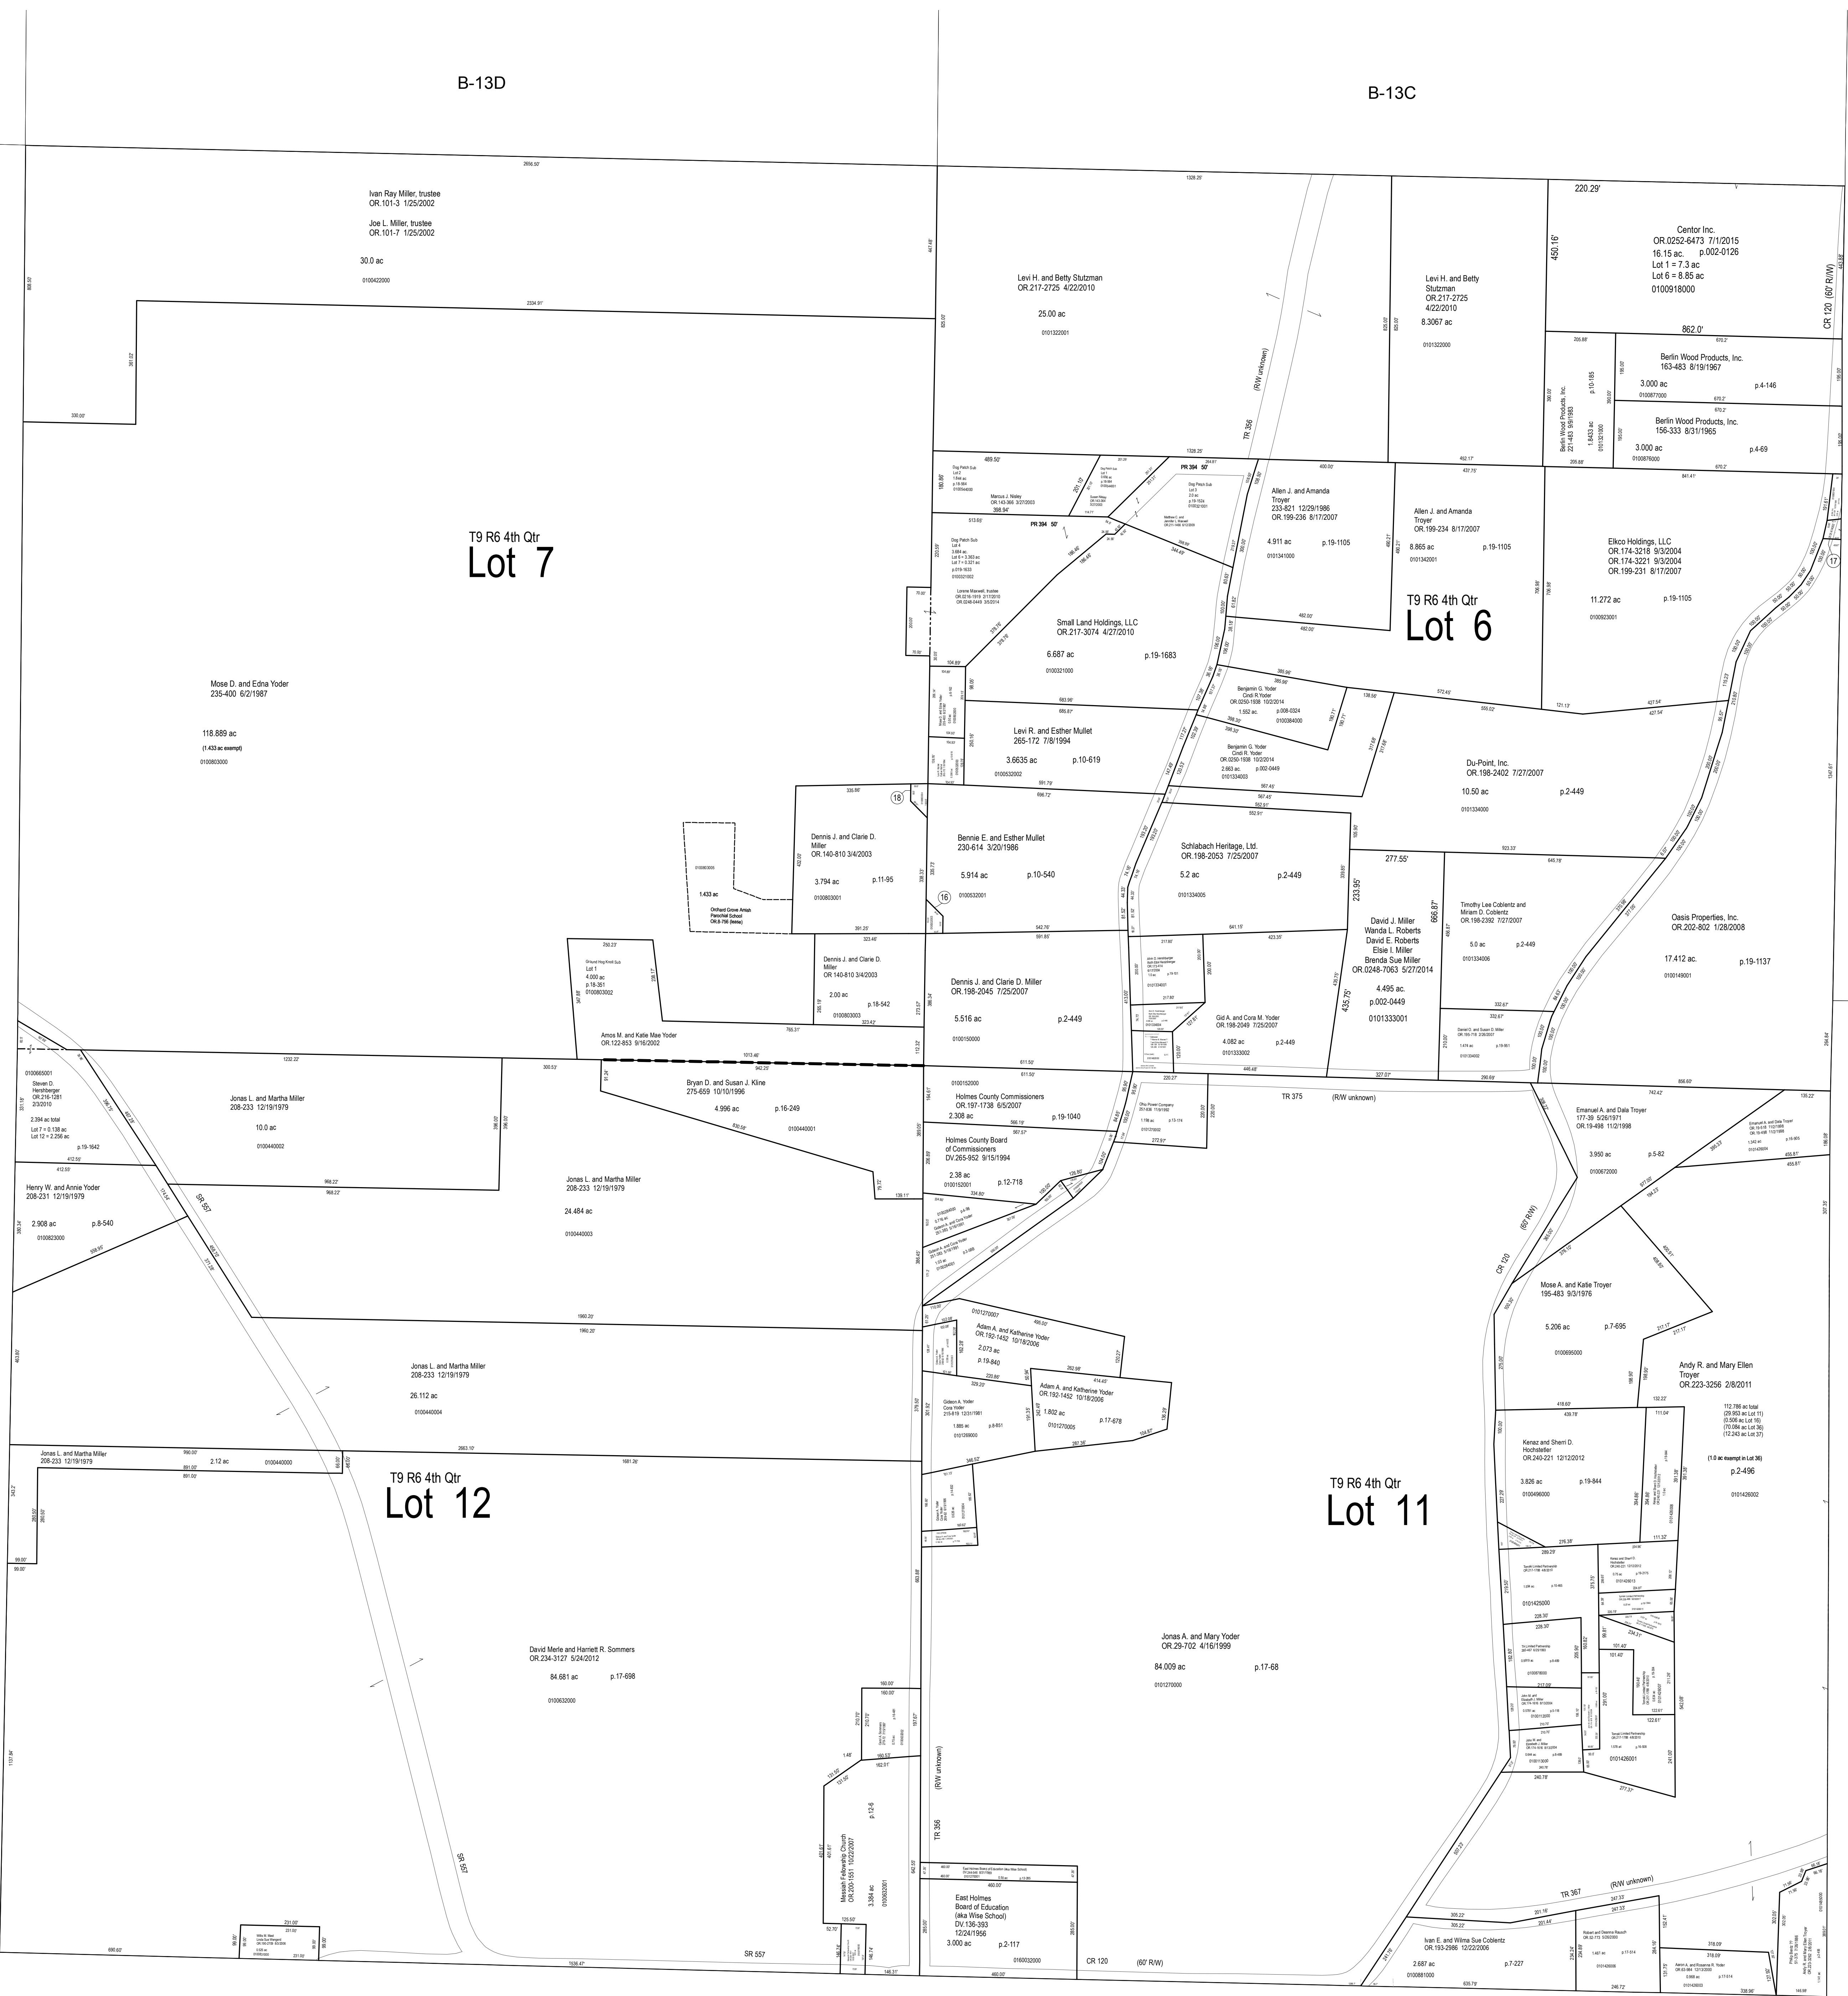

B-08

B-13D

B-13C

B-17A

B-07

B-17

B-06

B-11

S.F.T.
new survey required
for next transfer

Last Revision: 12/31/2015

**Lots 6, 7, 11 & 12
4th Qtr., T-9, R-6
Berlin Twp.
Holmes County, Ohio**

B-12