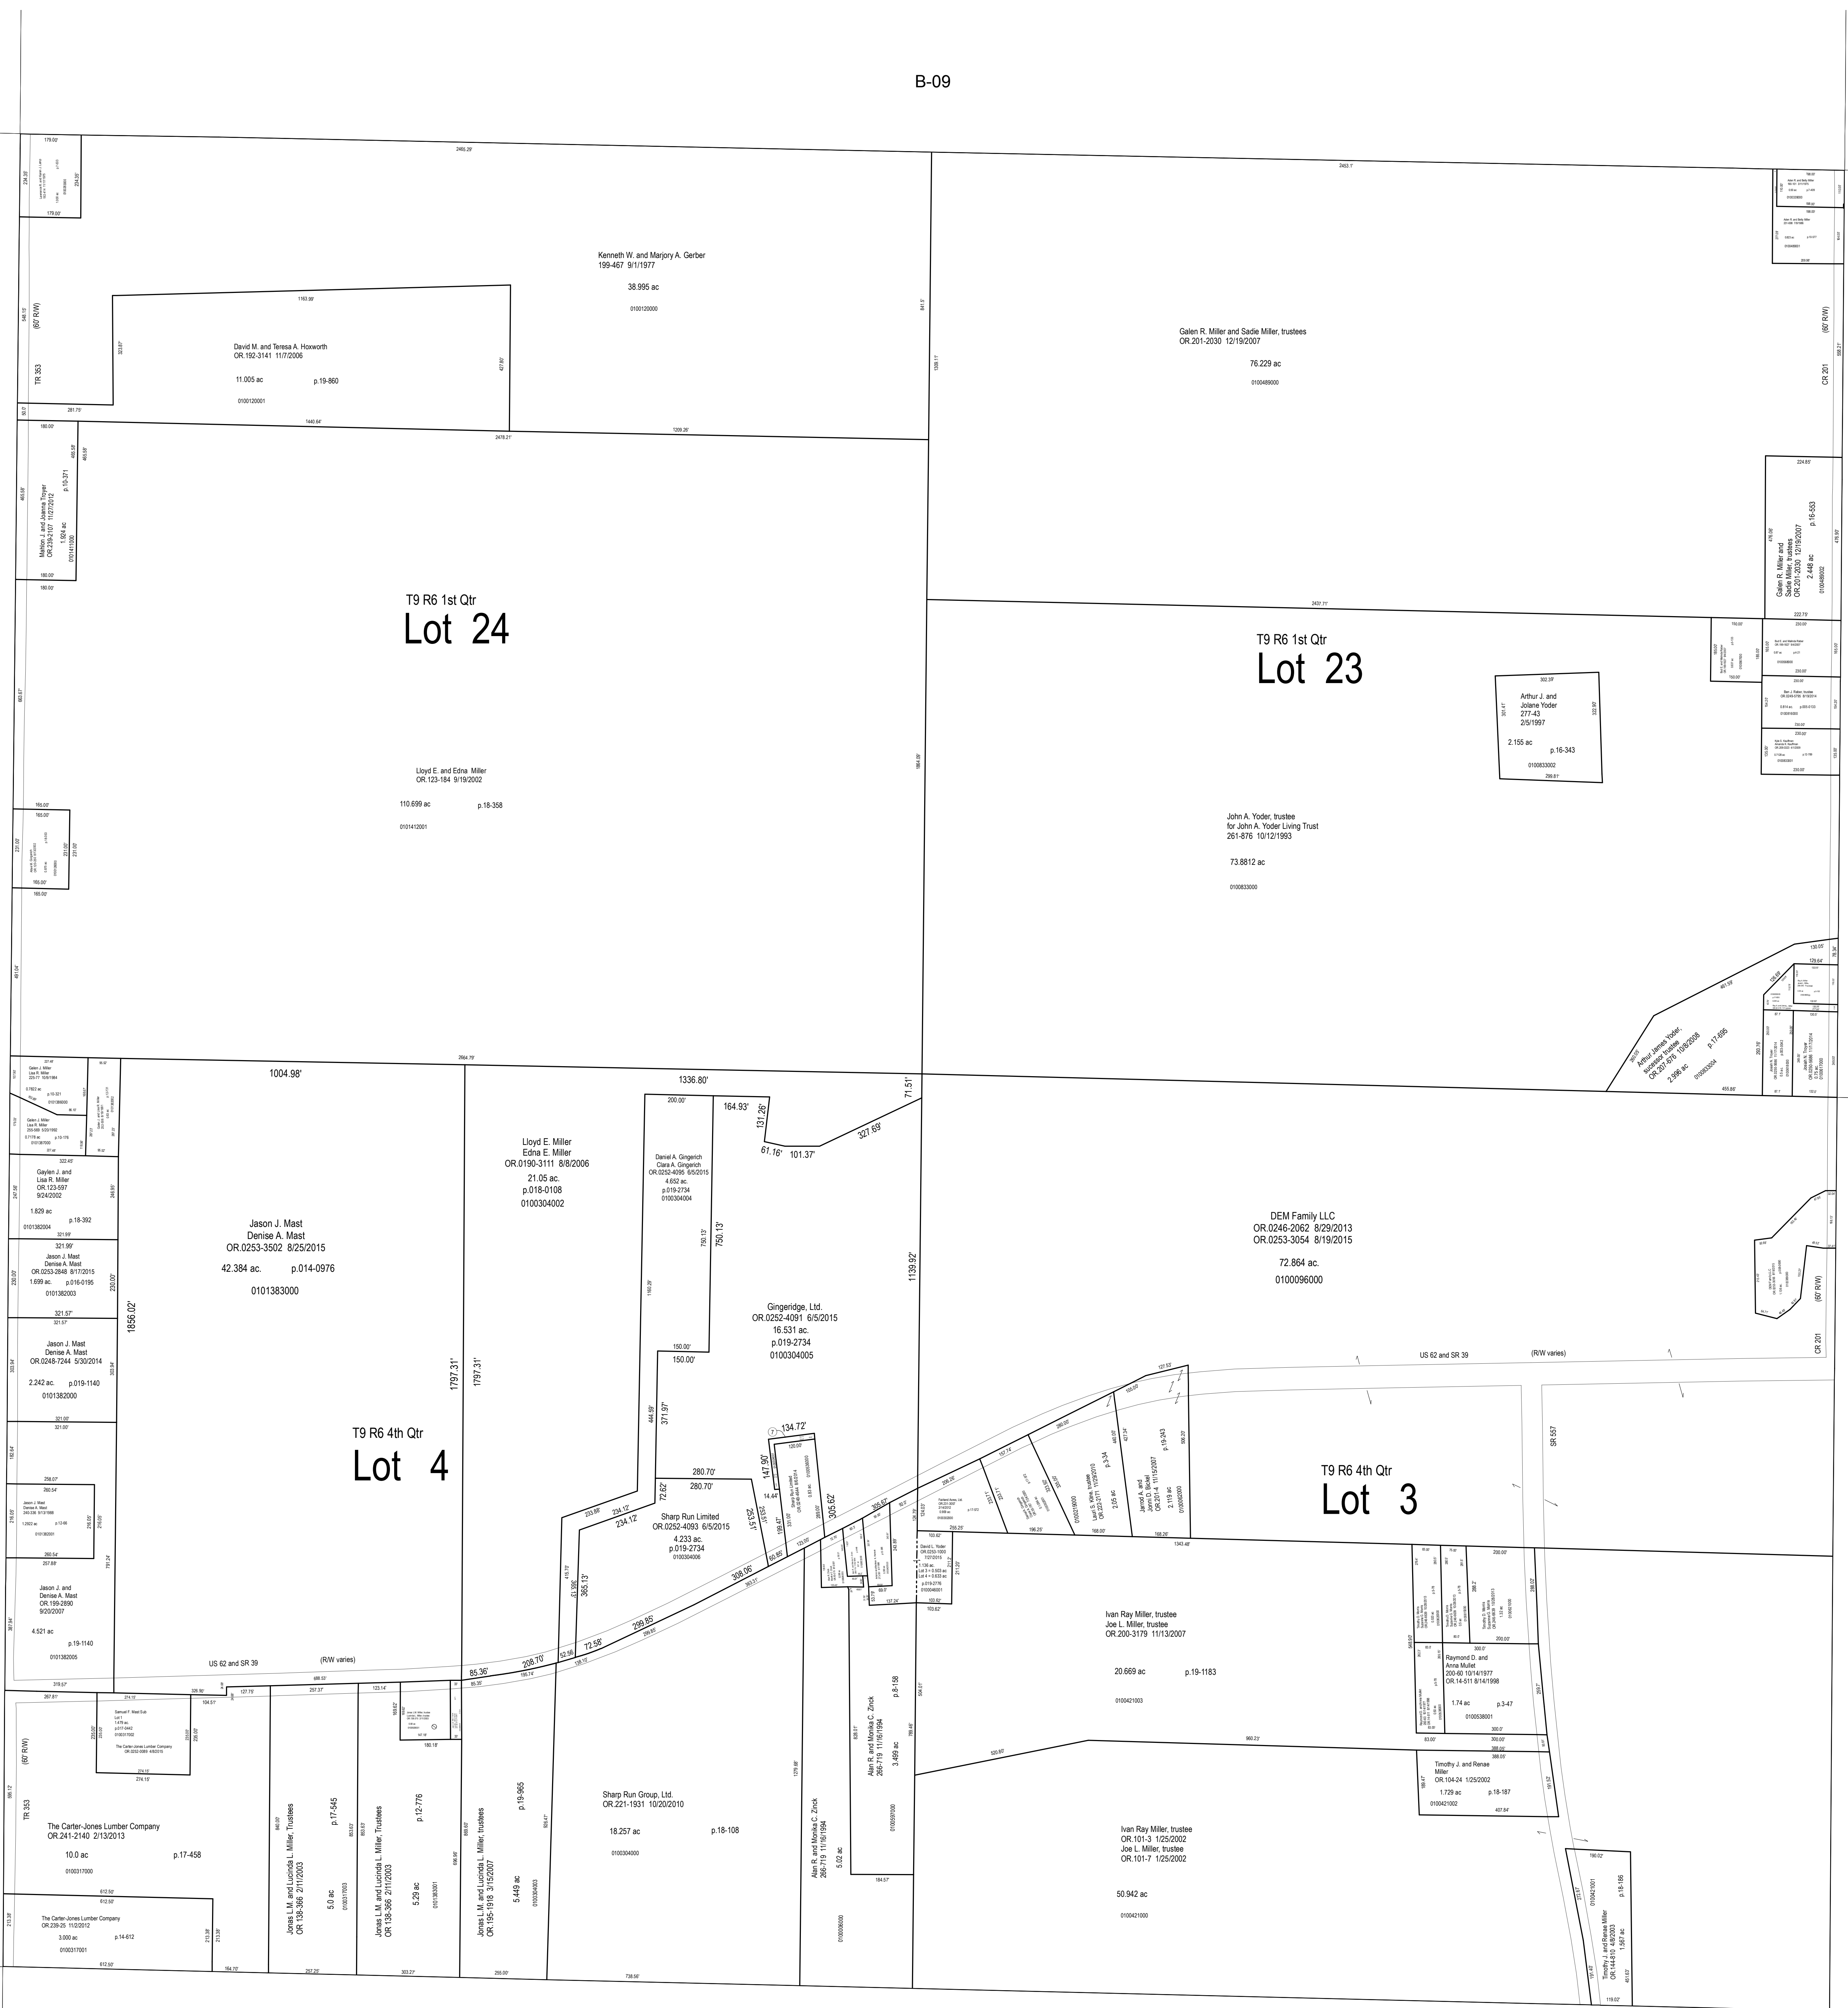

B-04

B-09

B-14

B-03

B-02

B-13A

B-13D

B-12

S.F.T.
new survey required for next transfer

Last Revision: 12/31/2015

Lots 23 & 24, 1st Qtr. & Lots 3 & 4, 4th Qtr., T-9, R-6 Berlin Twp. Holmes County, Ohio

B-08