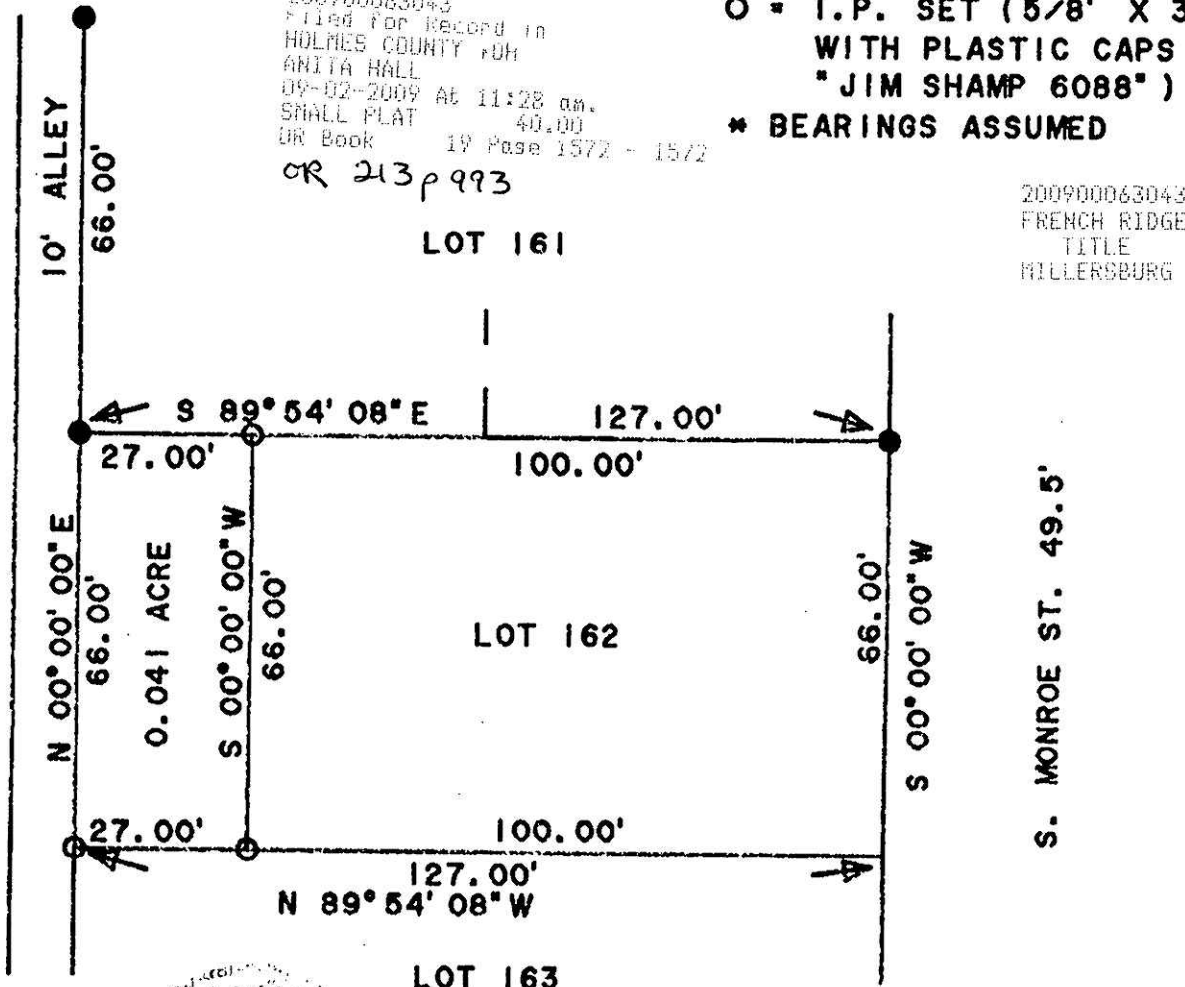

GRAPHIC SCALE: 1" = 30'

**SURVEY PLAT**  
STATE OF OHIO, COUNTY OF HOLMES  
VILLAGE OF MILLERSBURG  
SUB-DIVISION OF LOT 162

- LEGEND:**
- = I.P. FOUND
  - = I.P. SET (5/8" X 30" RE-BAR WITH PLASTIC CAPS STAMPED "JIM SHAMP 6088")
  - \* BEARINGS ASSUMED

200900063043  
 Filed for Record in  
 HOLMES COUNTY FOR  
 ANITA HALL  
 09-02-2009 At 11:28 am.  
 SMALL PLAT 40.00  
 OR Book 19 Page 1572 - 1572  
 OR 213 p 993

200900063043  
 FRENCH RIDGE  
 TITLE  
 MILLERSBURG OH

I CERTIFY THIS  
 TO BE A TRUE PLAT  
 OF A FIELD SURVEY  
 COMPLETED ON  
 JULY 9, 1991:

*J. Shamp*  
**JIM SHAMP**  
 REG. SUR. # S 6088

PLAT APPROVED

8/31/2009