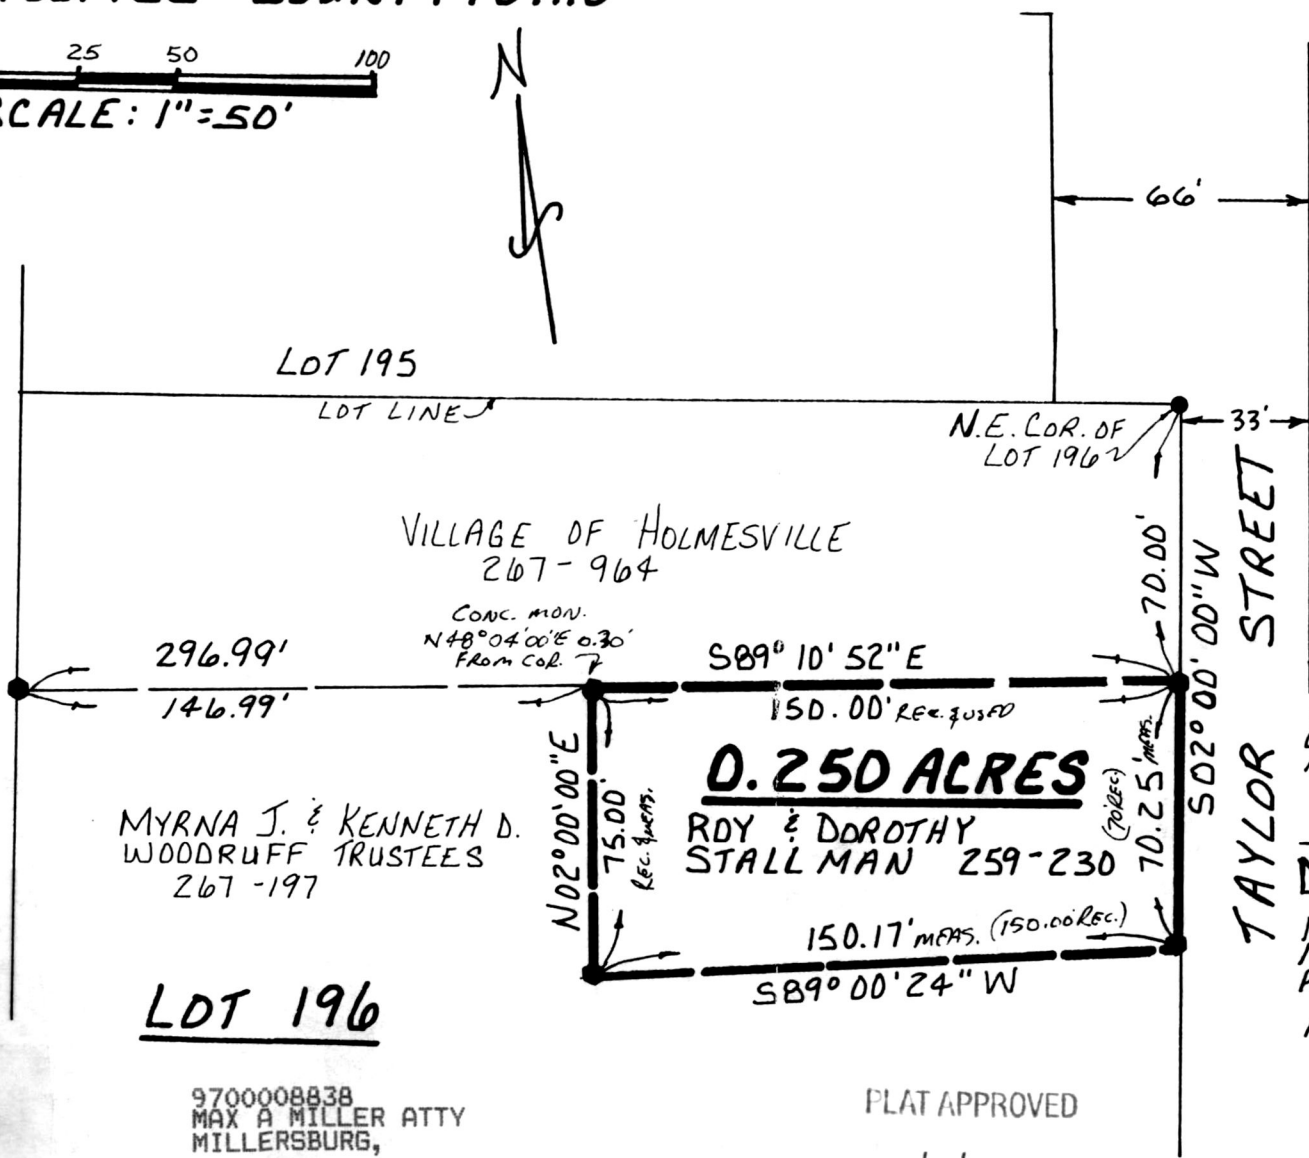

VOL 16 PAGE 526 MILLERSBURG ST. 66'