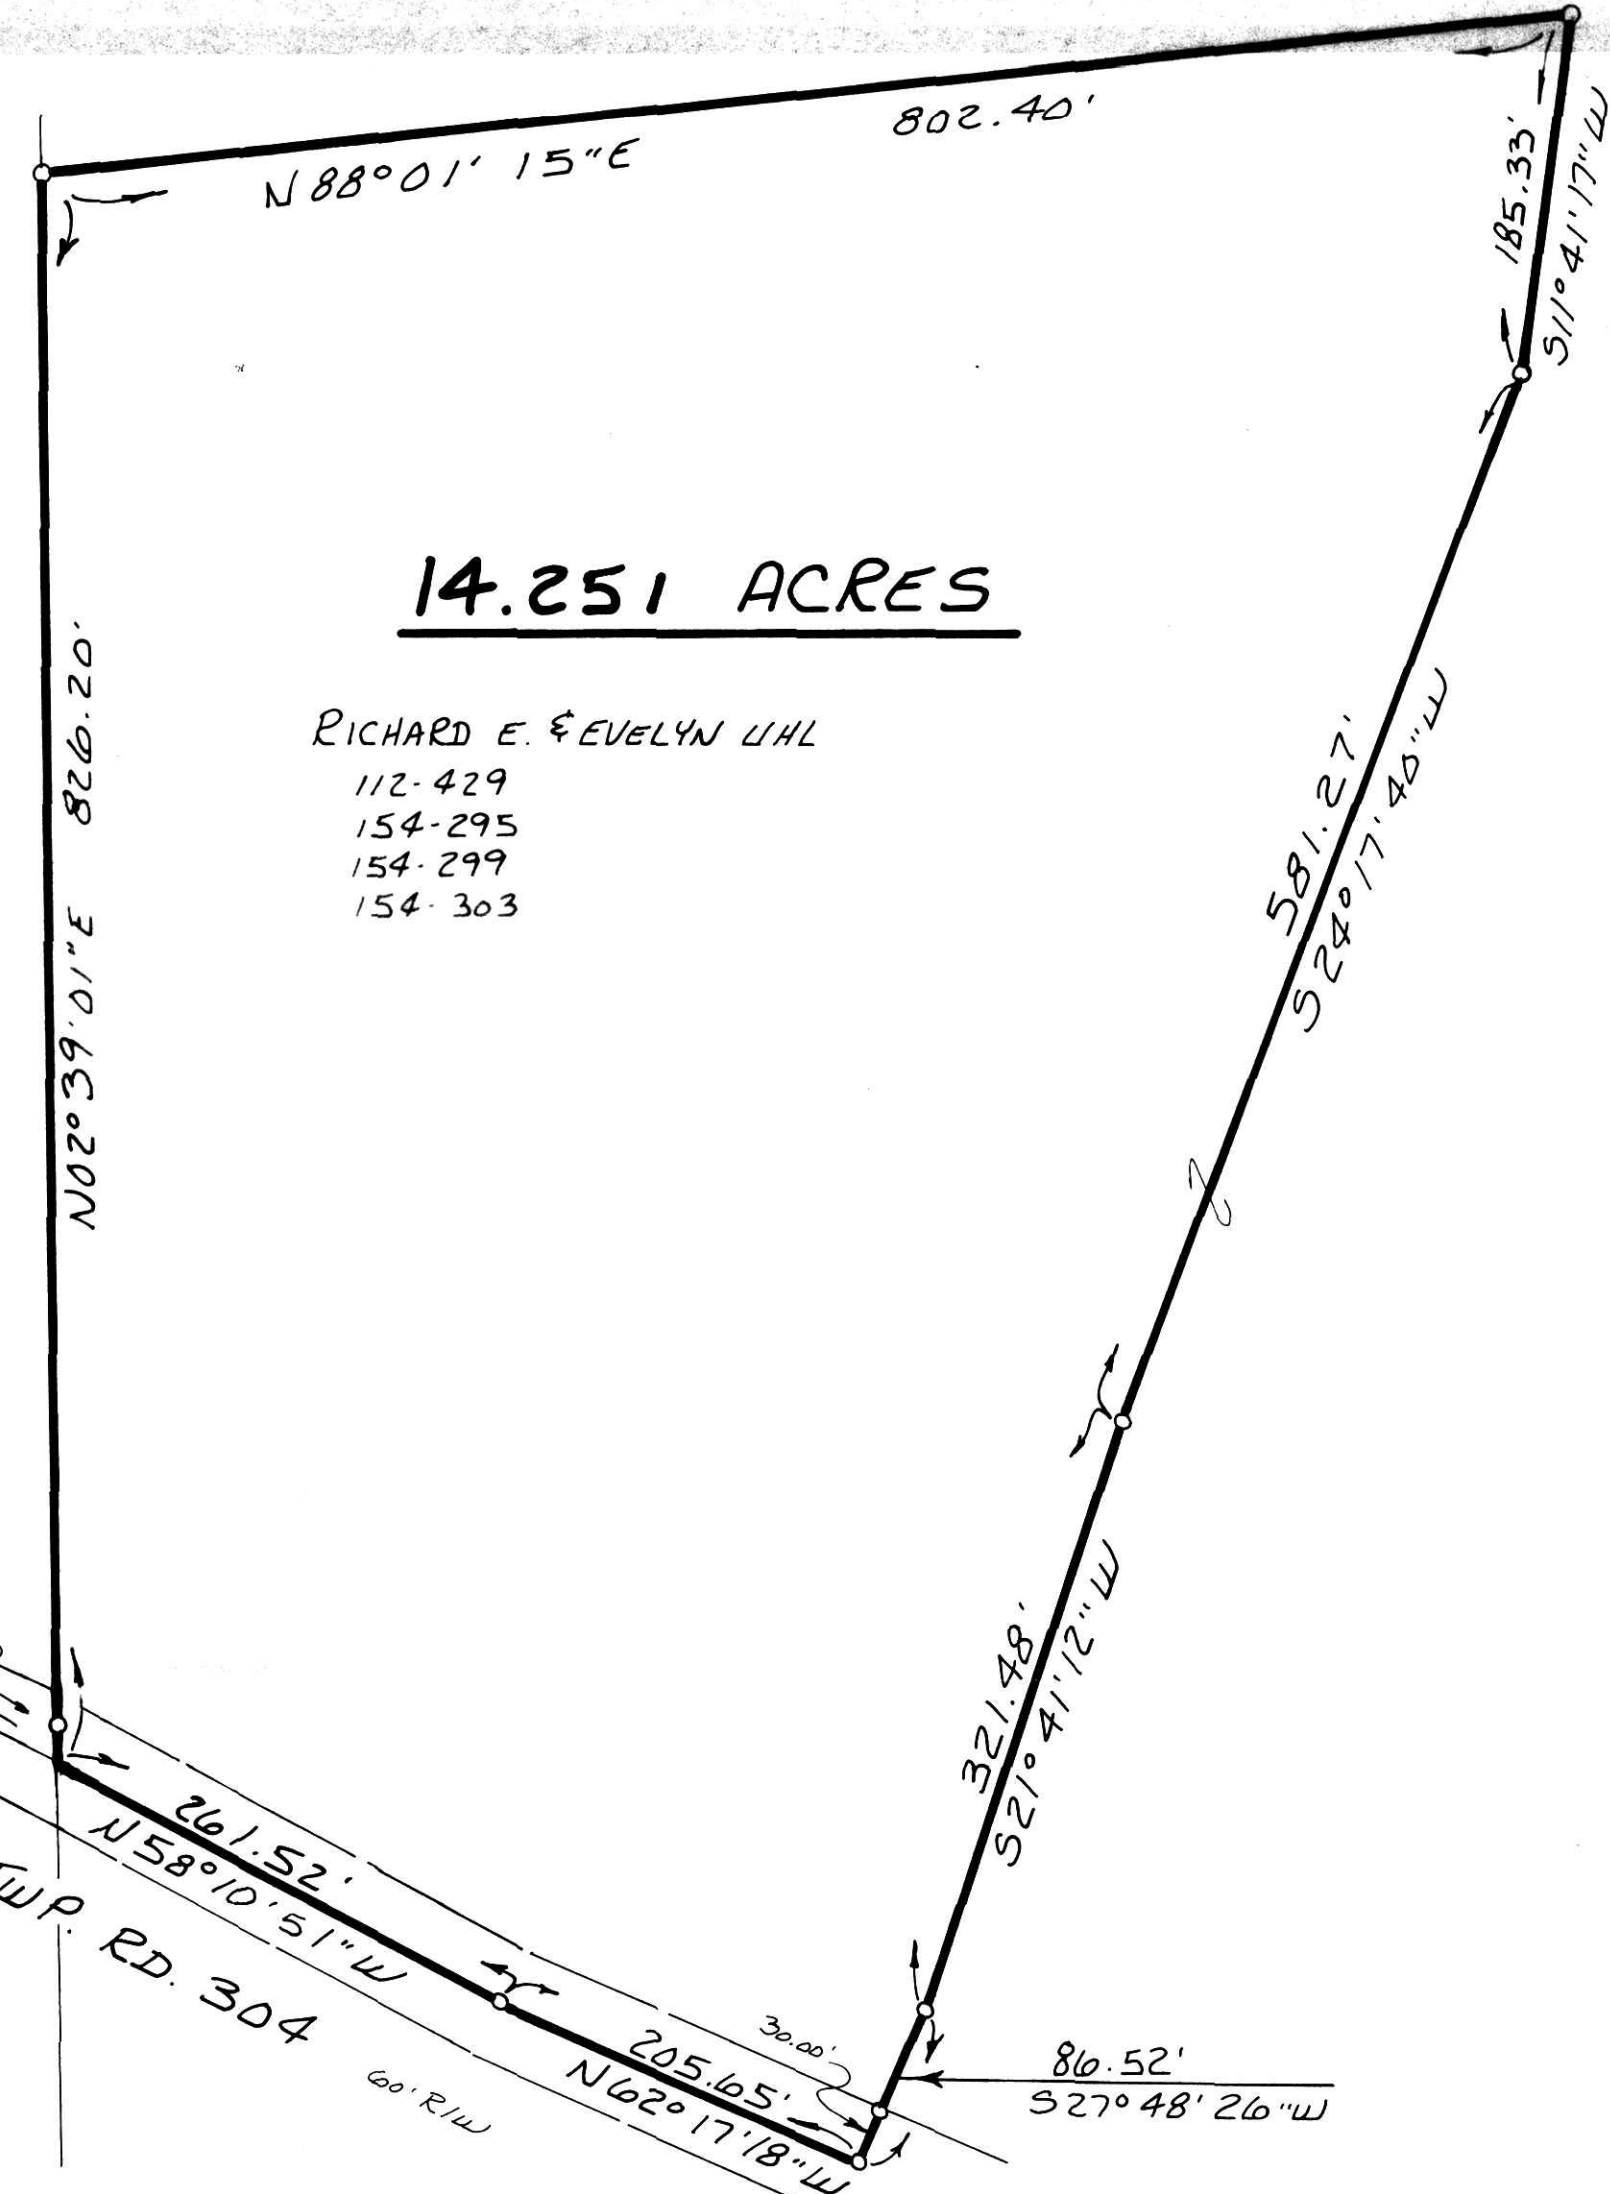

**HARDY TOWNSHIP**  
**3RD. QTR. LOTS 21 & 22**  
**T-9N; R-7W**  
**HOLMES COUNTY, OHIO**

- IRON PIN FOUND
- STONE FOUND
- 5/8" RE BAR WITH I.D. CAP SET  
I.D. CAP MARKED "BAKER 6938"

**REFERENCES:**  
 PLAT VOL. 8 PAGE 626  
 PLAT VOL. 10 PAGE 2010  
 DEED VOL. 128 PAGE 230  
 DEED VOL. 154 PAGE 303  
 BEARINGS FROM DEED VOL. 211 PAGE 475

177621

**14.251 ACRES**

**RICHARD E. & EVELYN UHL**  
 112-429  
 154-295  
 154-299  
 154-303

I CERTIFY THIS SURVEY TO BE CORRECT TO THE BEST OF MY KNOWLEDGE.  
Donald C. Baker  
 DONALD C. BAKER P.S. 6938  
 5958 T.R. 322  
 MILLERSBURG, OHIO 44654  
 PH. 216/674-4788

MAY 19, 1992  
 REVISED JUNE 19, 1992

177621  
 REC'D JUL 01 1992  
 AT 11:51 O'CLOCK AM  
 RECORDED JUL 02 1992  
 Plat VOL 13 PG 162  
 Holmes Co. Ohio Fee 21.40  
 Mary Ellen Smith Recorder  
 Deed vol 256 pg 39 John

18892-MLS

PLAT APPROVED  
4/25/92 B