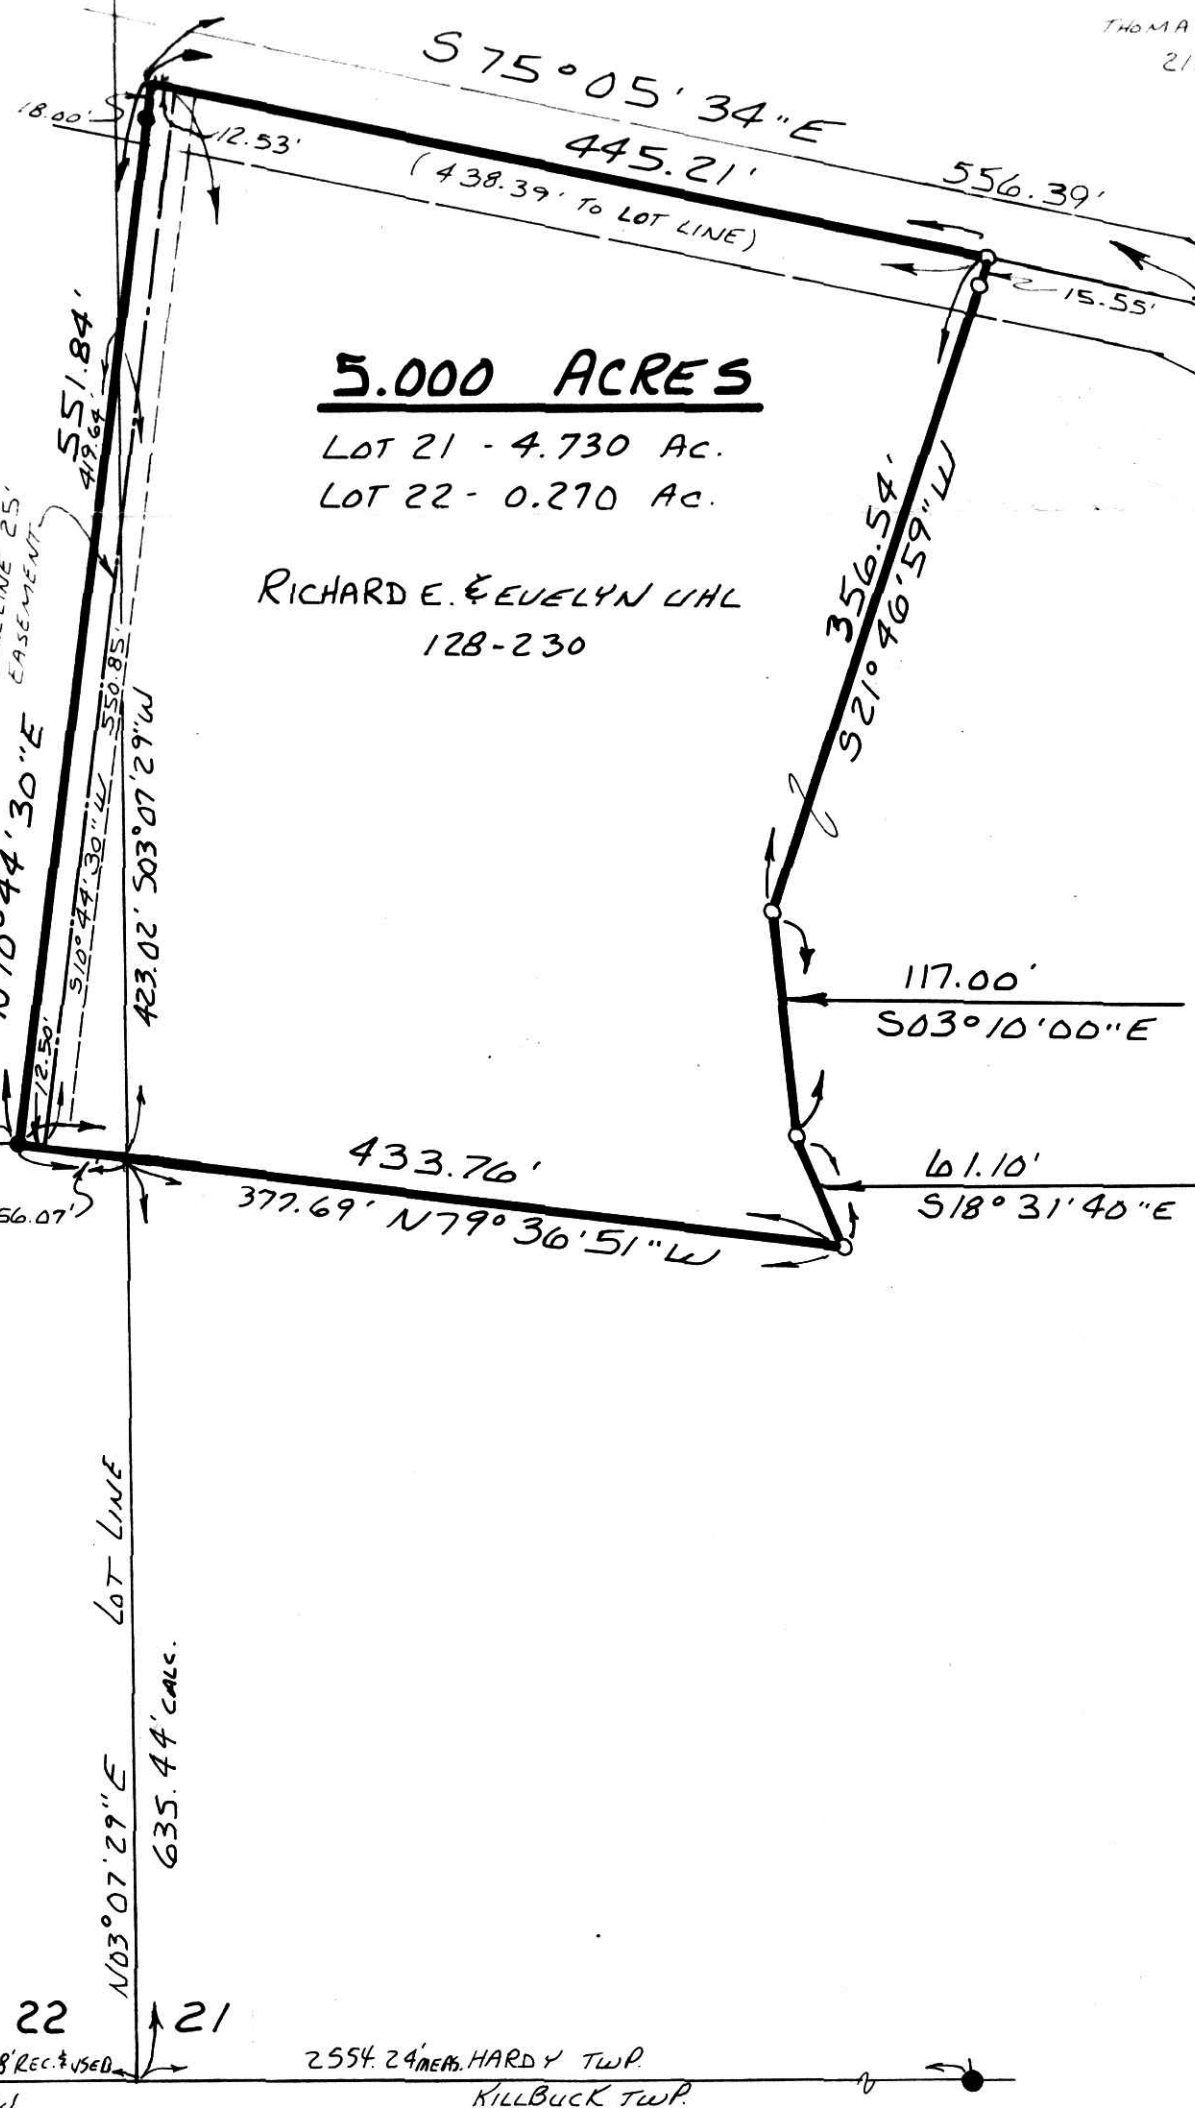

**HARDY TOWNSHIP**  
**3RD. QTR. LOTS 21 & 22**  
**T-9N; R-7W**  
**HOLMES COUNTY, OHIO**

- IRON PIN FOUND
- STONE FOUND
- 5/8" RE BAR WITH I.D. CAP SET  
I.D. CAP MARKED "BAKER 6938"

**REFERENCES:**  
 PLAT VOL. 8 PAGE 626  
 PLAT VOL. 10 PAGE 2010  
 DEED VOL. 128 PAGE 230  
 DEED VOL. 154 PAGE 303  
 BEARINGS FROM DEED VOL. 211 PAGE 475

177621

**14.251 ACRES**

**RICHARD E. & EVELYN UHL**  
 112-429  
 154-295  
 154-299  
 154-303

I CERTIFY THIS SURVEY TO BE CORRECT TO THE BEST OF MY KNOWLEDGE.  
Donald C. Baker  
 DONALD C. BAKER P.S. 6938  
 5958 T.R. 322  
 MILLERSBURG, OHIO 44654  
 PH. 216/674-4788

18892-MLS

PLAT APPROVED  
4/25/92 B