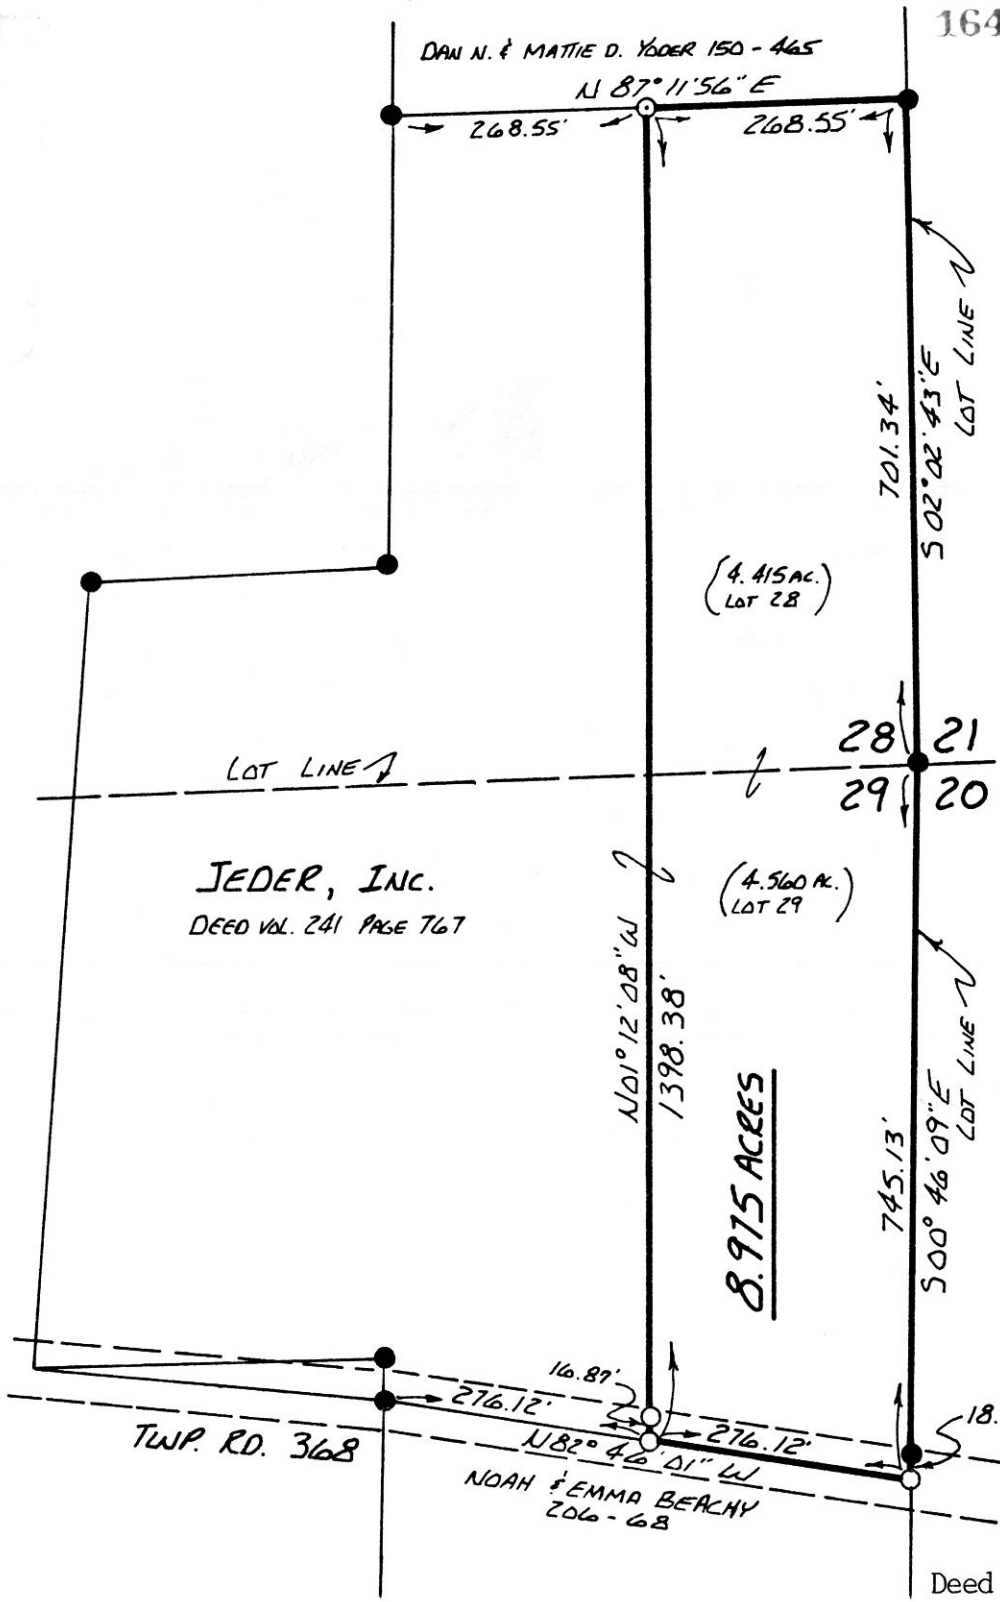

164614

pd. \$5.00

BERLIN TOWNSHIP 3<sup>RD</sup> QTR.  
LOTS 28 & 29, T-9N; R-5W  
HOLMES COUNTY, OHIO

SCALE: 1" = 200'

- IRON PIN FOUND
- DRILL IN LARGE ROCK
- 5/8" REBAR WITH I.D. CAP SET  
I.D. CAP MARKED "BAKER 6938"

BEARINGS FROM PLAT VOL. 9 PAGE 39

I CERTIFY THIS SURVEY TO BE CORRECT  
TO THE BEST OF MY KNOWLEDGE.

Donald C. Baker  
DONALD C. BAKER P.S. 6938  
4321 TR. 252  
GLENMONT, OH. 164614

JUL 26 1989  
GLENMONT, OH.  
JUNE 9, 1989  
Recorded JUL 27 1989