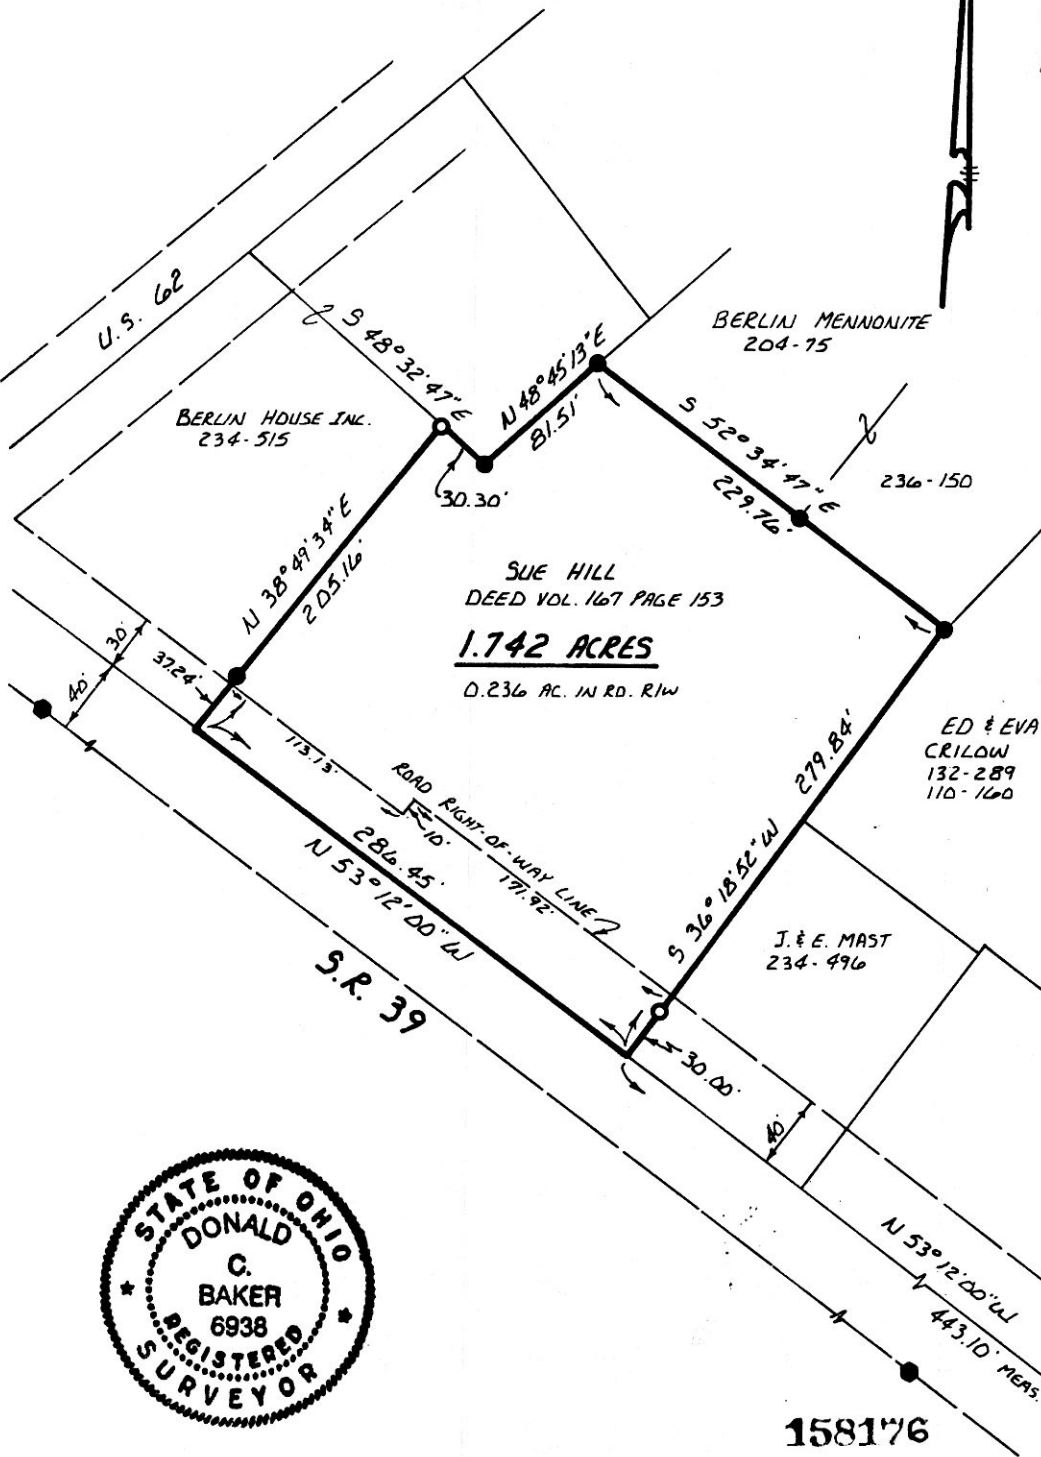

158176

VILLAGE OF BERLIN
PART OF OUTLOT 6
N.W. QTR. SEC. 15 T-9N; R-5W
BERLIN TWP. HOLMES CO. OHIO

- IRON PIN FOUND
- 5/8" REBAR WITH I.D. CAP SET
- HWY. MON.

REFERENCES:

PLAT VOL. 8 PAGE 343
BEARINGS FROM PLAT VOL. 4
PAGE 173

1.742 ACRES

D. 236 AC. IN RD. R/W

I CERTIFY THIS SURVEY TO BE CORRECT
TO THE BEST OF MY KNOWLEDGE.

Donald C Baker
DONALD C. BAKER P.S. 6938
4321 T.R. 252
GLENMONT, OH.

DEC. 1, 1987

Deed Vol. 237 Page 391

Rec'd. DEC 14 1987
Recorded DEC 15 1987
Plat Vol. 10

AT 11:49 O'CLOCK AM.
Holmes Co. Ohio Fee: 5.00
Pg. 274 Recorder: *Richard ...*
Parlamis

MAP OFFICE COPY

S.E. COR.
N.W. QTR.
SEC. 15