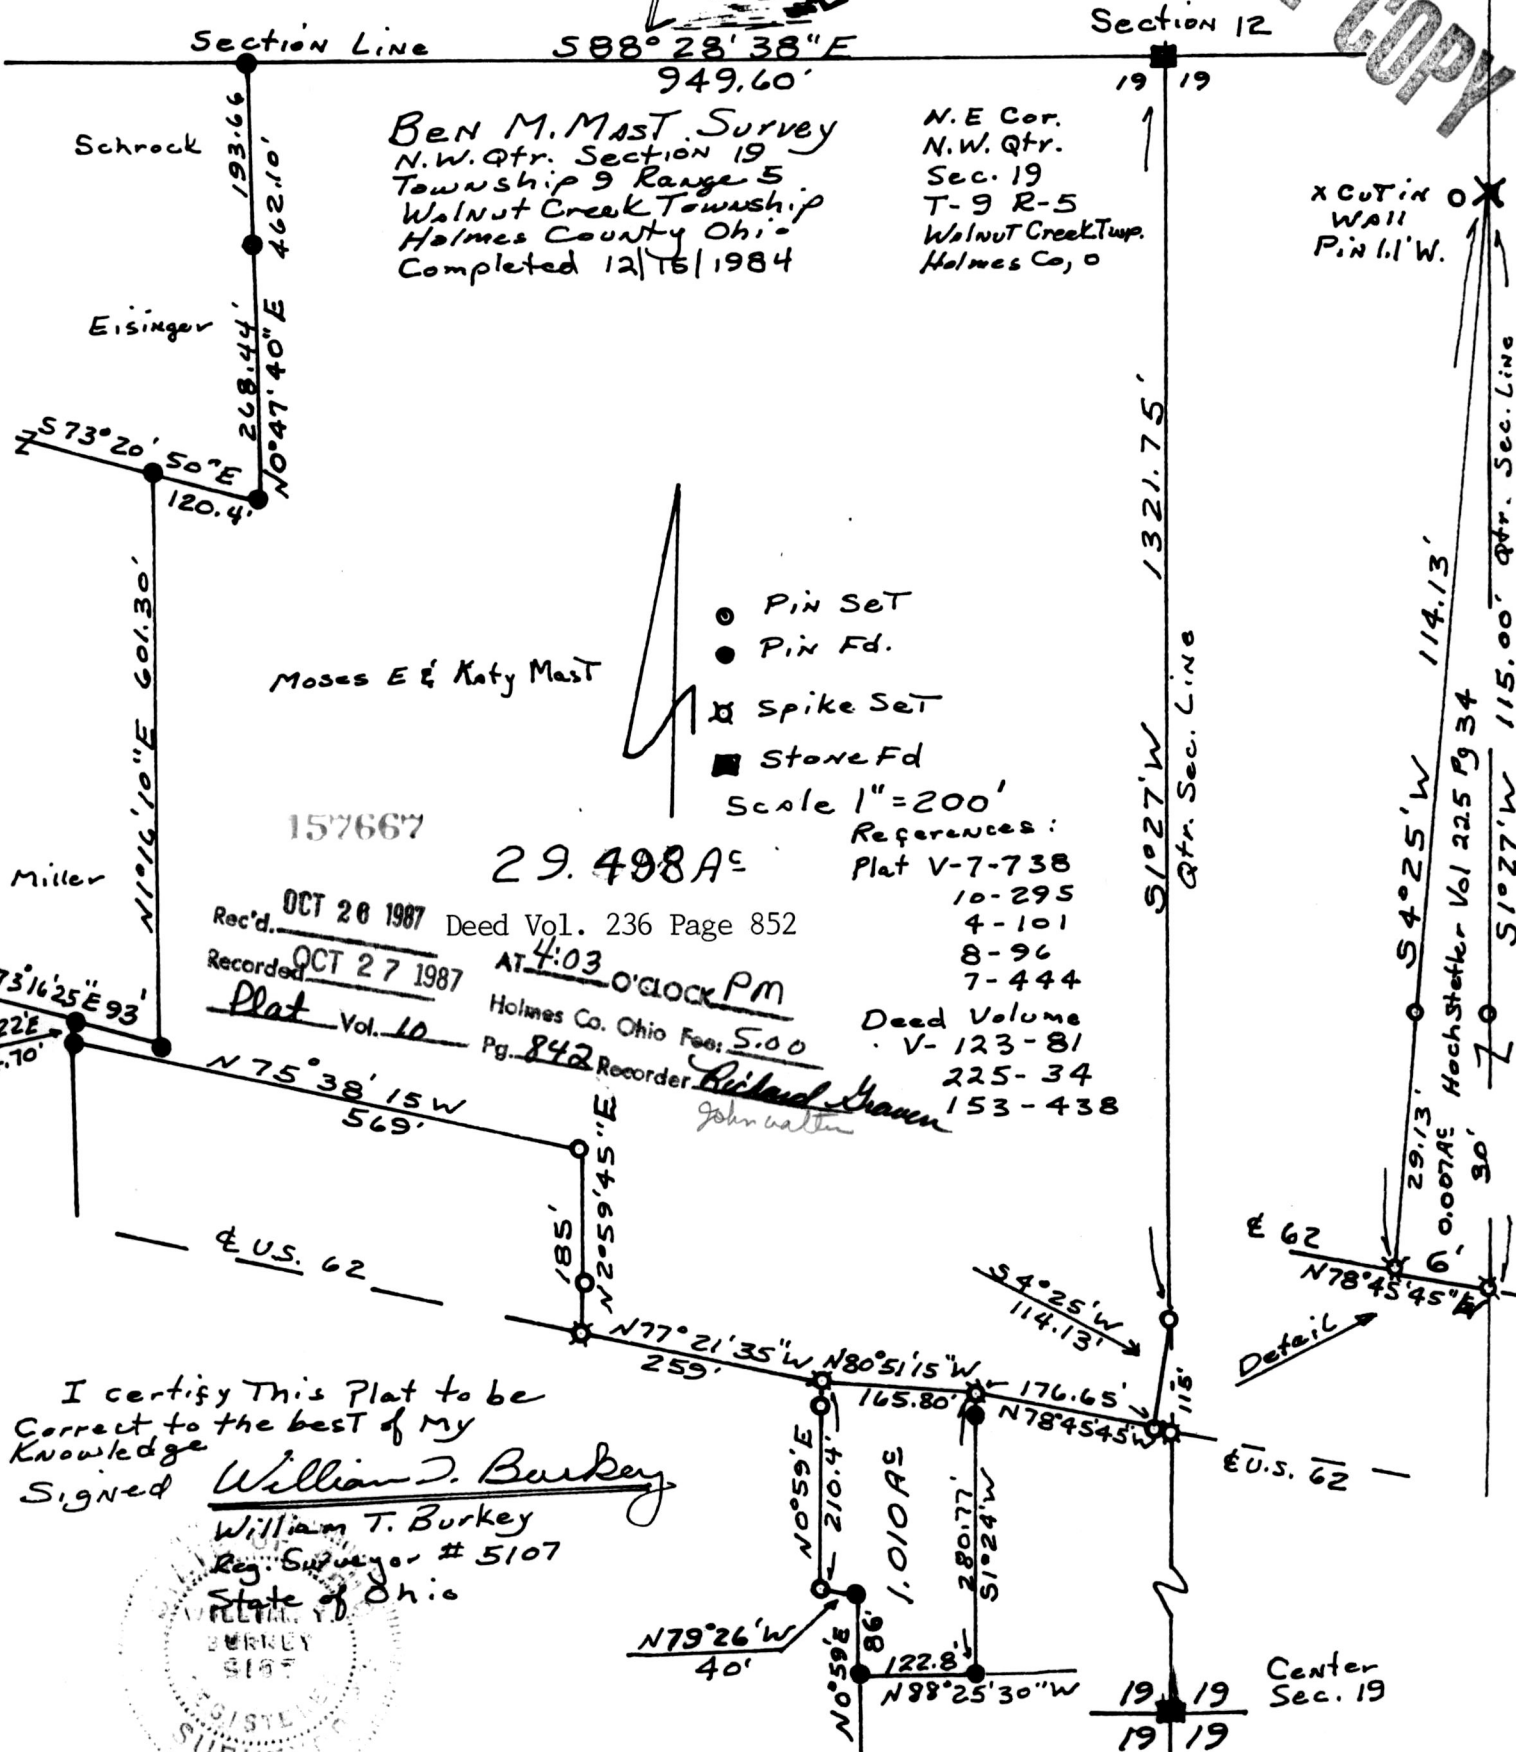

3240 Shelly Blvd.
Wooster, Ohio 44691

157667

Land Surveying
Telephone 345-7785

WM. TERRY BURKEY SURVEYING

MAP OFFICE COPY

I certify This Plat to be
Correct to the best of My
Knowledge
Signed William T. Burkey

William T. Burkey
Reg. Surveyor # 5107
State of Ohio

REGISTERED SURVEYOR