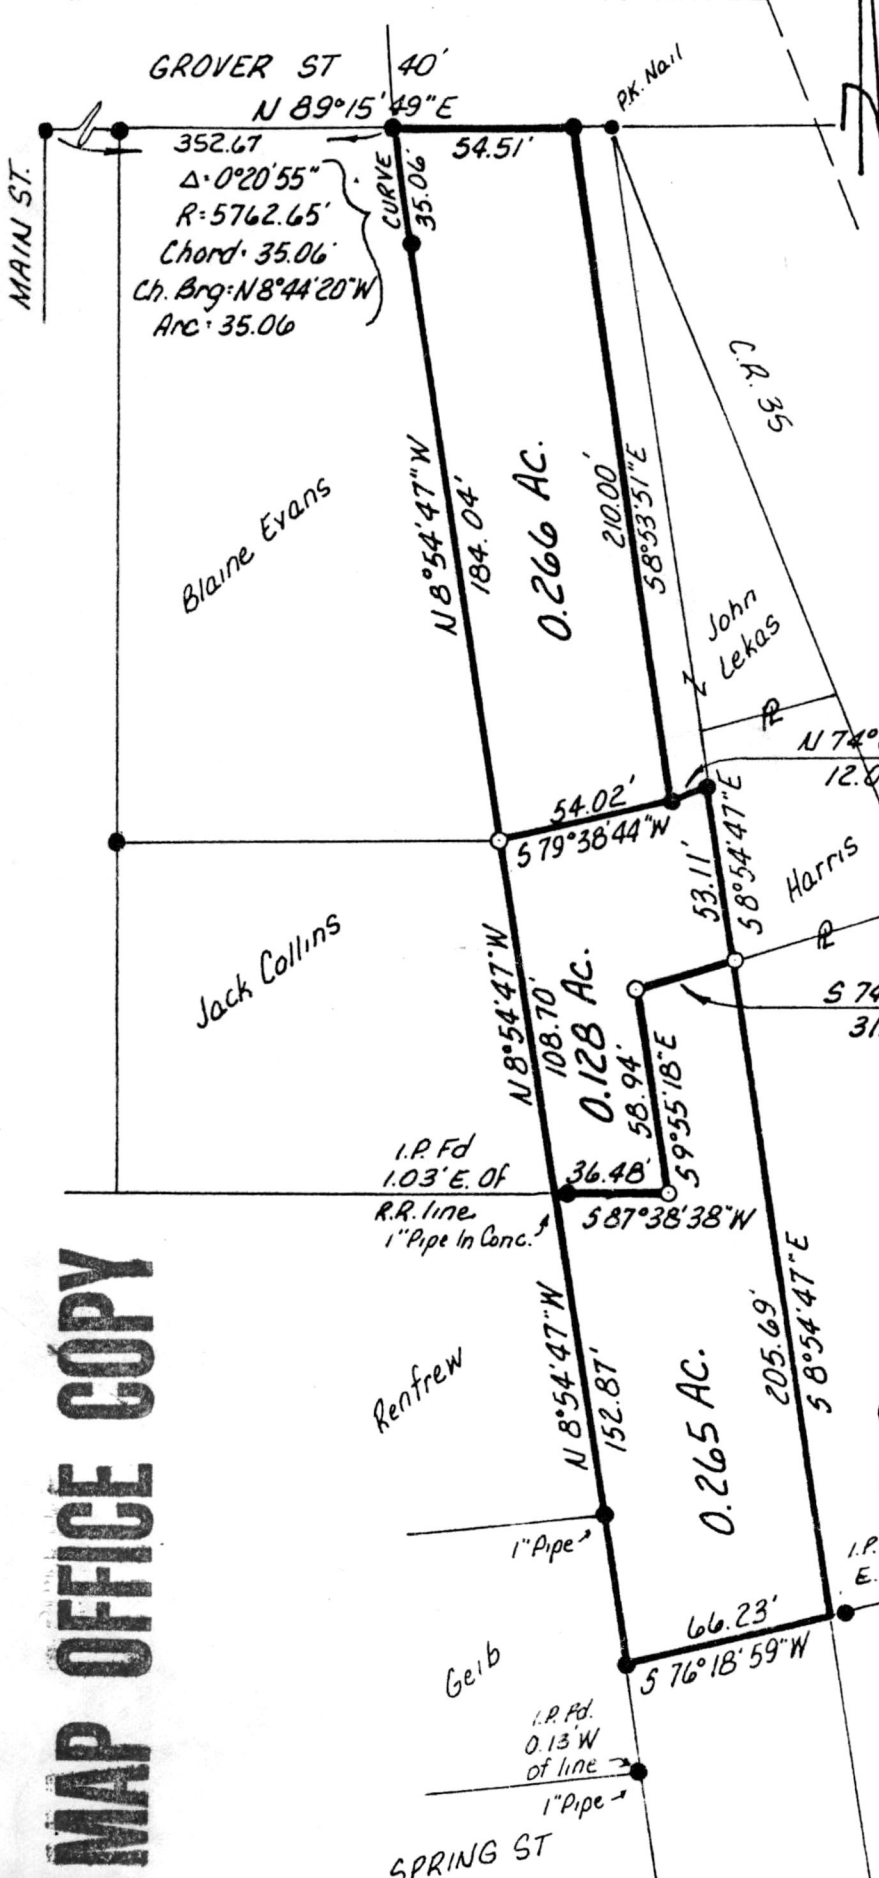

VILLAGE OF KILLBUCK  
HOLMES COUNTY, OHIO  
NW Qtr. Sec. 15, T-8N, R-7W

Scale In Feet 1"=60'

- Iron Pin Found
- Iron Pin Set - 5/8" Bar With Yellow Cap Marked "LONG-6505"

Bearings From Plat Vol 10, Pg 314  
References: Plat Vol 10, Pg 314  
Plat Vol 9, Pg 36  
Plat Vol 8, Pg 668  
Plat Vol 7, Pg 197  
Deed Vol 187, Pg 359  
Deed Vol. 187, Pg 29

Surveyed for Wm. Hill, Grantor  
Deed Vol. 224, Pg 985

0.266 Ac. To Evans  
0.128 Ac. To Collins  
0.265 Ac. To Gamertsfelder

145198

REC'D. NOV 30 1984  
AT 10:55 O'CLOCK AM  
RECORDED November 30, 1984  
Plat VOL 10 PG. 338  
Holmes Co. Ohio Fee: 5.00  
Recorder  
Richard [Signature]  
Deed Vol. 225-pg. 601

MAP OFFICE COPY

I Certify This Survey To Be Correct To  
The Best Of My Knowledge  
William H. Long Oct 8, 1984  
William H Long R.S. 6505  
13301 T.R. 503  
Big Prairie, Ohio 44611