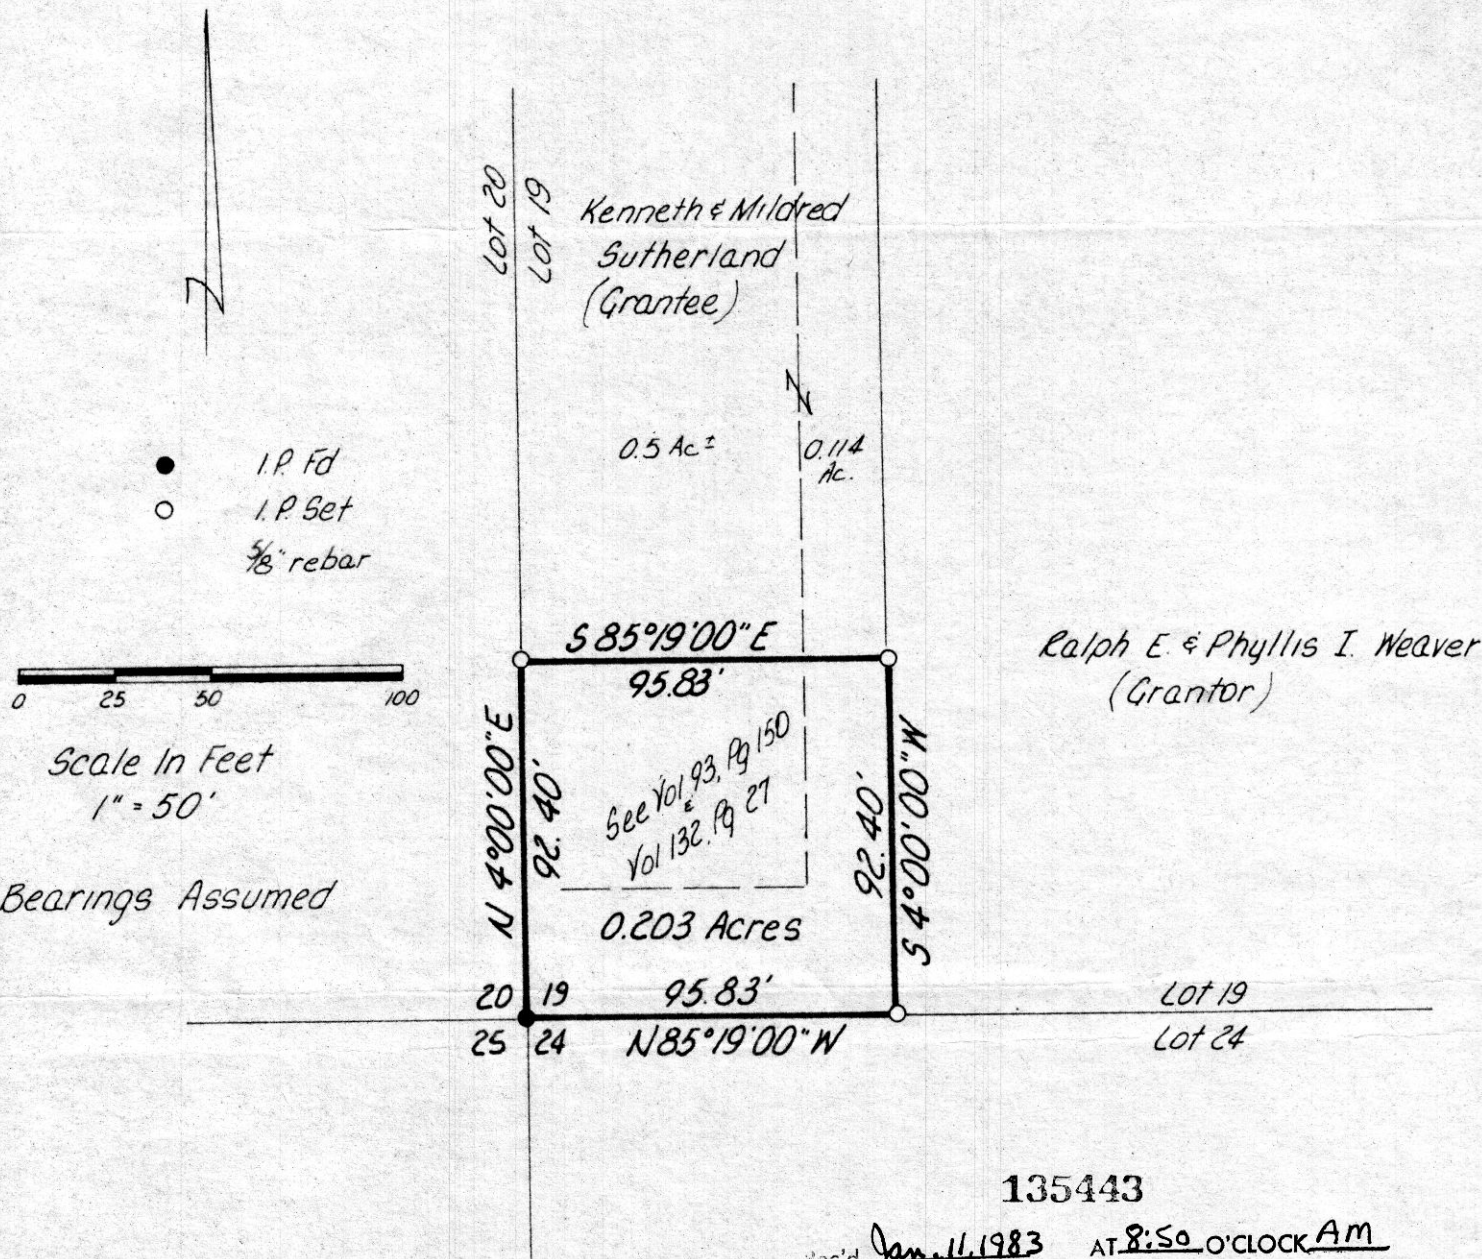

135443  
**HARDY TOWNSHIP**  
**HOLMES COUNTY, OHIO**  
**LOT 19, THIRD QUARTER, T-9N, R-7W**

135443

Rec'd. Jan. 11, 1983 AT 8:50 O'CLOCK AM  
 Recorded Jan. 11, 1983 Holmes Co. Ohio Fee: 2.00  
Plot Vol. 10 Pg. 85 Recorder Richard Haven  
 Deed Vol. 219; Pg. 220. Paul Miller

I Certify This Survey To Be Correct To The Best  
 Of My Knowledge  
William H Long  
 William H. Long R.S. 6505, Oct. 26, 1982  
 RD\*1 Box 69A  
 Big Prairie, Ohio 44611

**MAP OFFICE COPY**