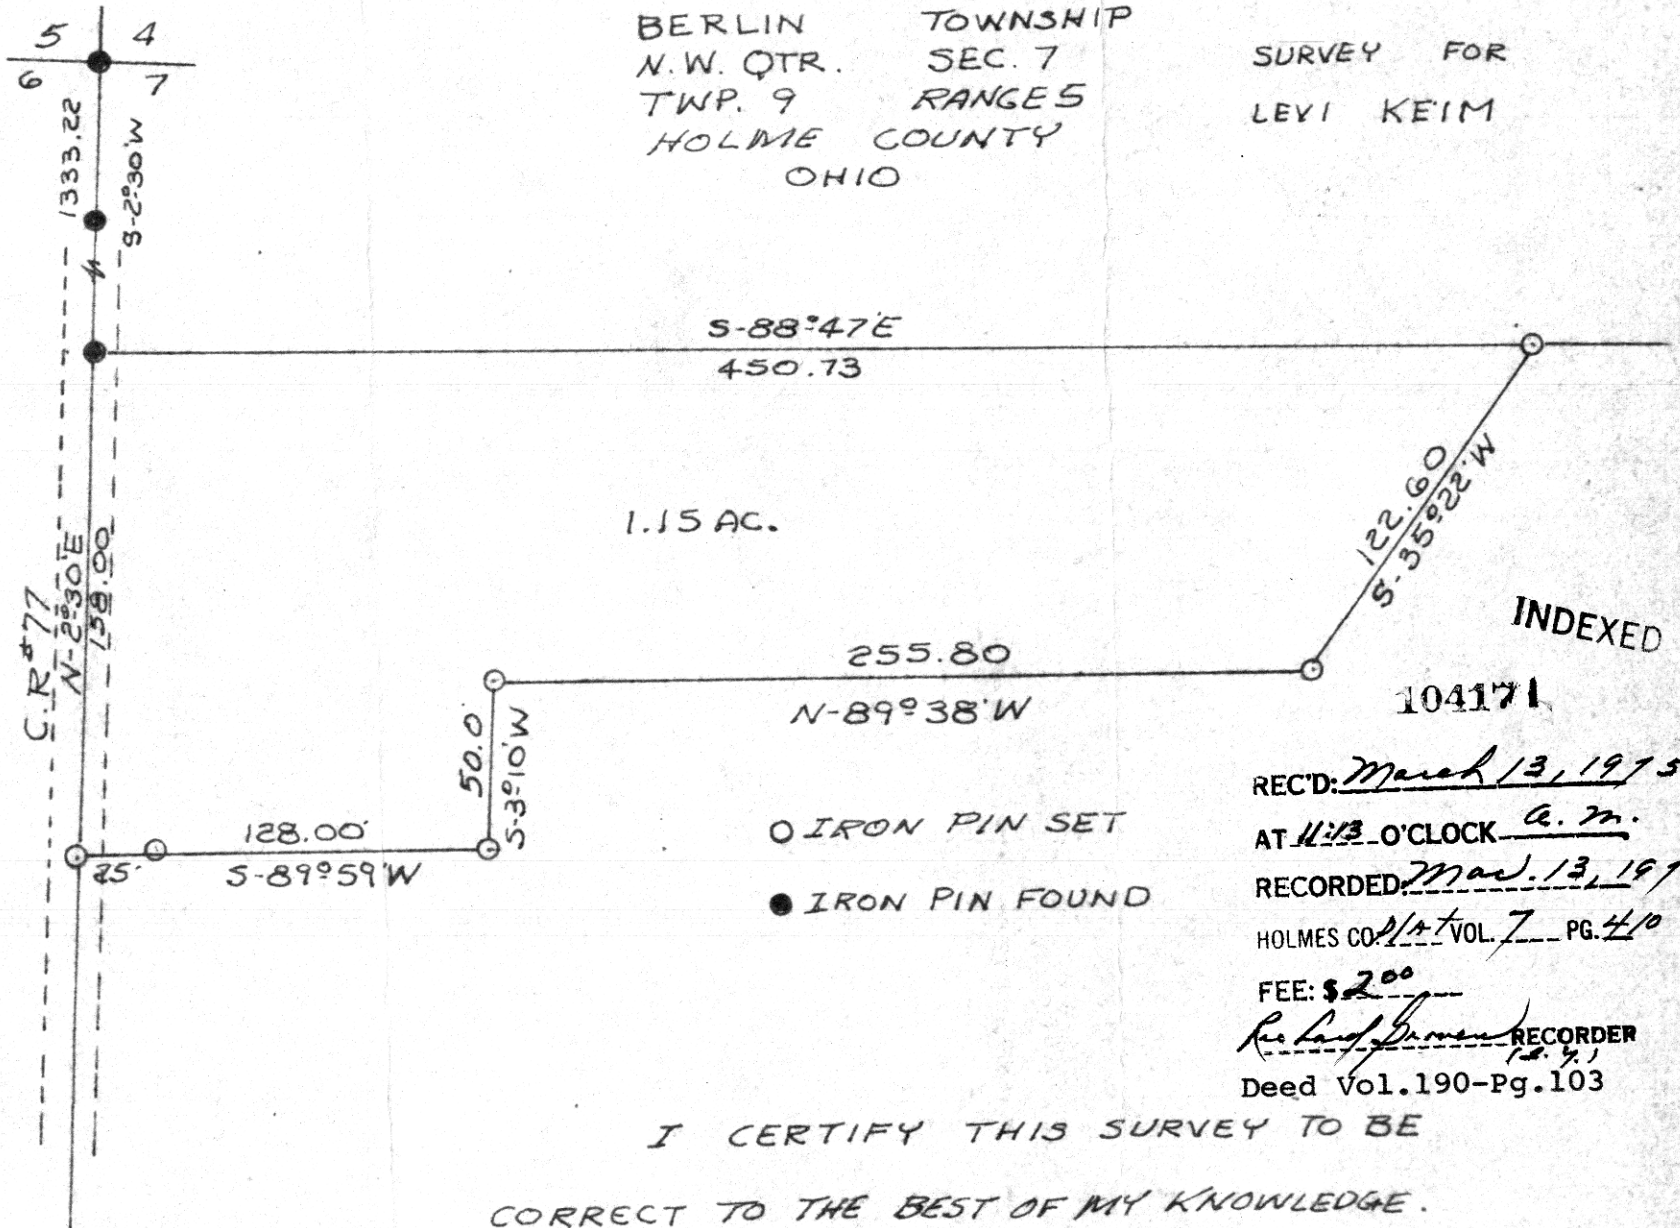

JAN. 1975

BERLIN TOWNSHIP  
N.W. QTR. SEC. 7  
TWP. 9 RANGES  
HOLMES COUNTY  
OHIO

SURVEY FOR  
LEVI KEIM

1.15 AC.

INDEXED

104171

- IRON PIN SET
- IRON PIN FOUND

REC'D: March 13, 1975  
 AT 11:13 O'CLOCK a.m.  
 RECORDED: Mar. 13, 1975  
 HOLMES CO. 1/2 VOL. 7 PG. 4/10  
 FEE: \$2.00  
Richard J. ... RECORDER  
 (Feb. 4, 1975)  
 Deed Vol. 190-Pg. 103

I CERTIFY THIS SURVEY TO BE  
CORRECT TO THE BEST OF MY KNOWLEDGE.

Clyde E. Purdy  
CLYDE E. PURDY R.S. #4900

MAP OFFICE COPY