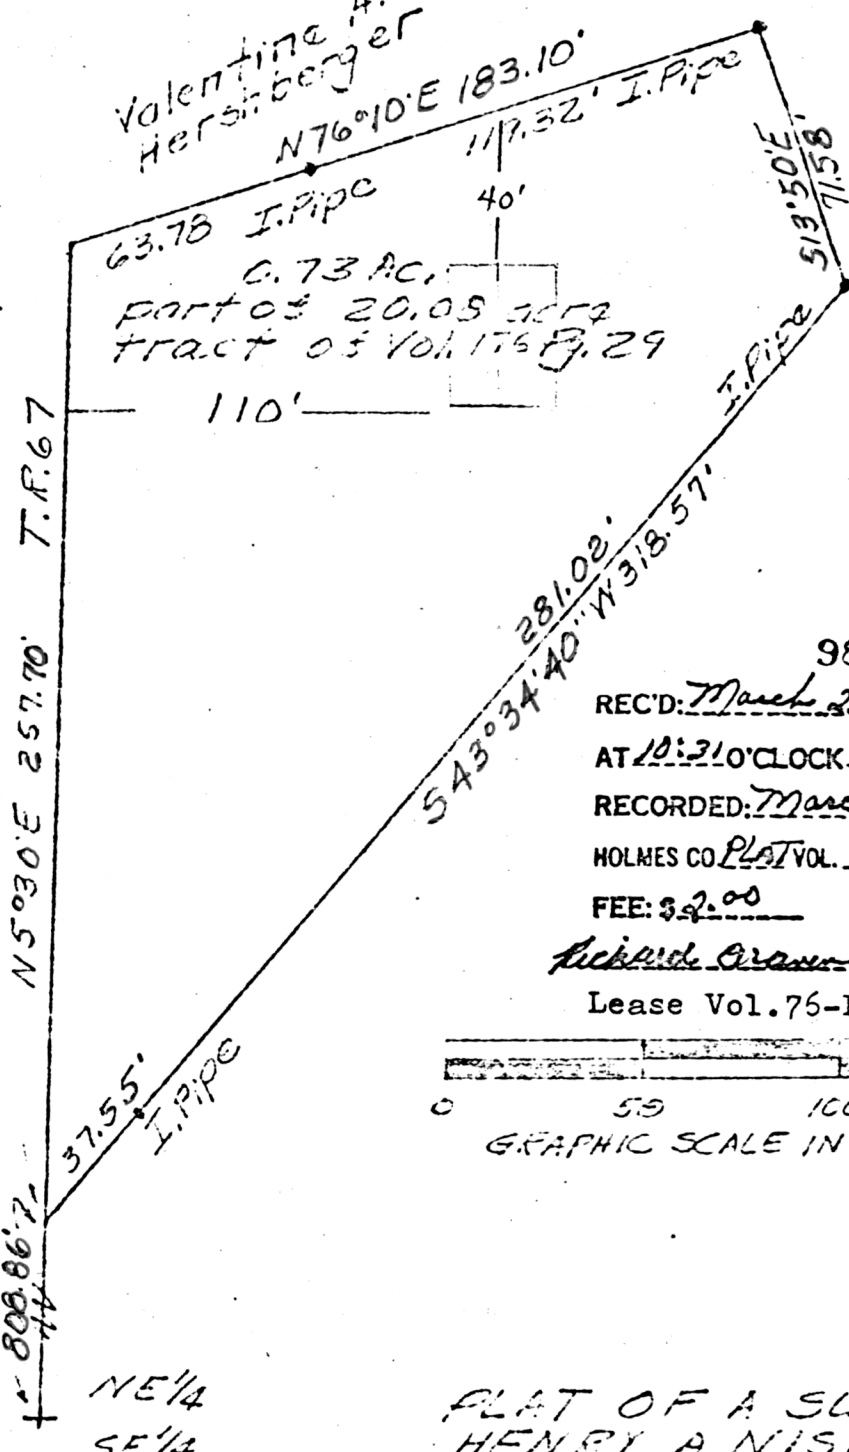

Valentina A.
Hersinberger

98315
 REC'D: March 23, 1973
 AT 10:31 O'CLOCK Am
 RECORDED: March 23, 1973
 HOLMES CO. PLAT VOL. 7 PG. 4
 FEE: \$2.00
Richard Crown RECORDER
 Lease Vol. 76-Pg. 74

NW 1/4 NE 1/4
 SW 1/4 SE 1/4

PLAT OF A SURVEY FOR
 HENRY A. NISLEY (Grantor)
 KNOWN AS PART OF SE 1/4 S 15,
 T 8 N, R 5 W OF Clark TWP,
 Holmes Co. Ohio.
 Robert L. Kasner
 Registered Survey #5193.

MAP OFFICE COPY

21773