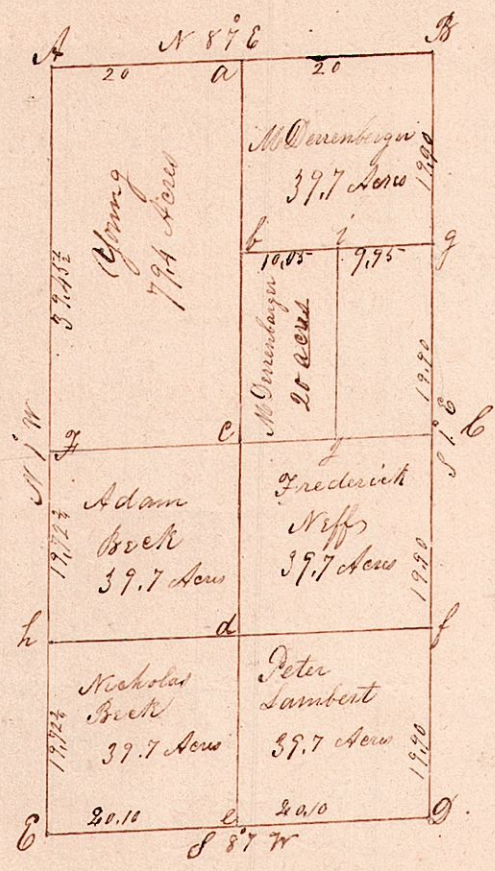

Section 8 Township 19 Range 15 (Washington)

All the outside corners good
 at g Maple G. N 54 E 22 links
 " f corner two feet south of an elm
 " d stone planted
 " e " "
 " h " "
 " c " "
 " i & j " "