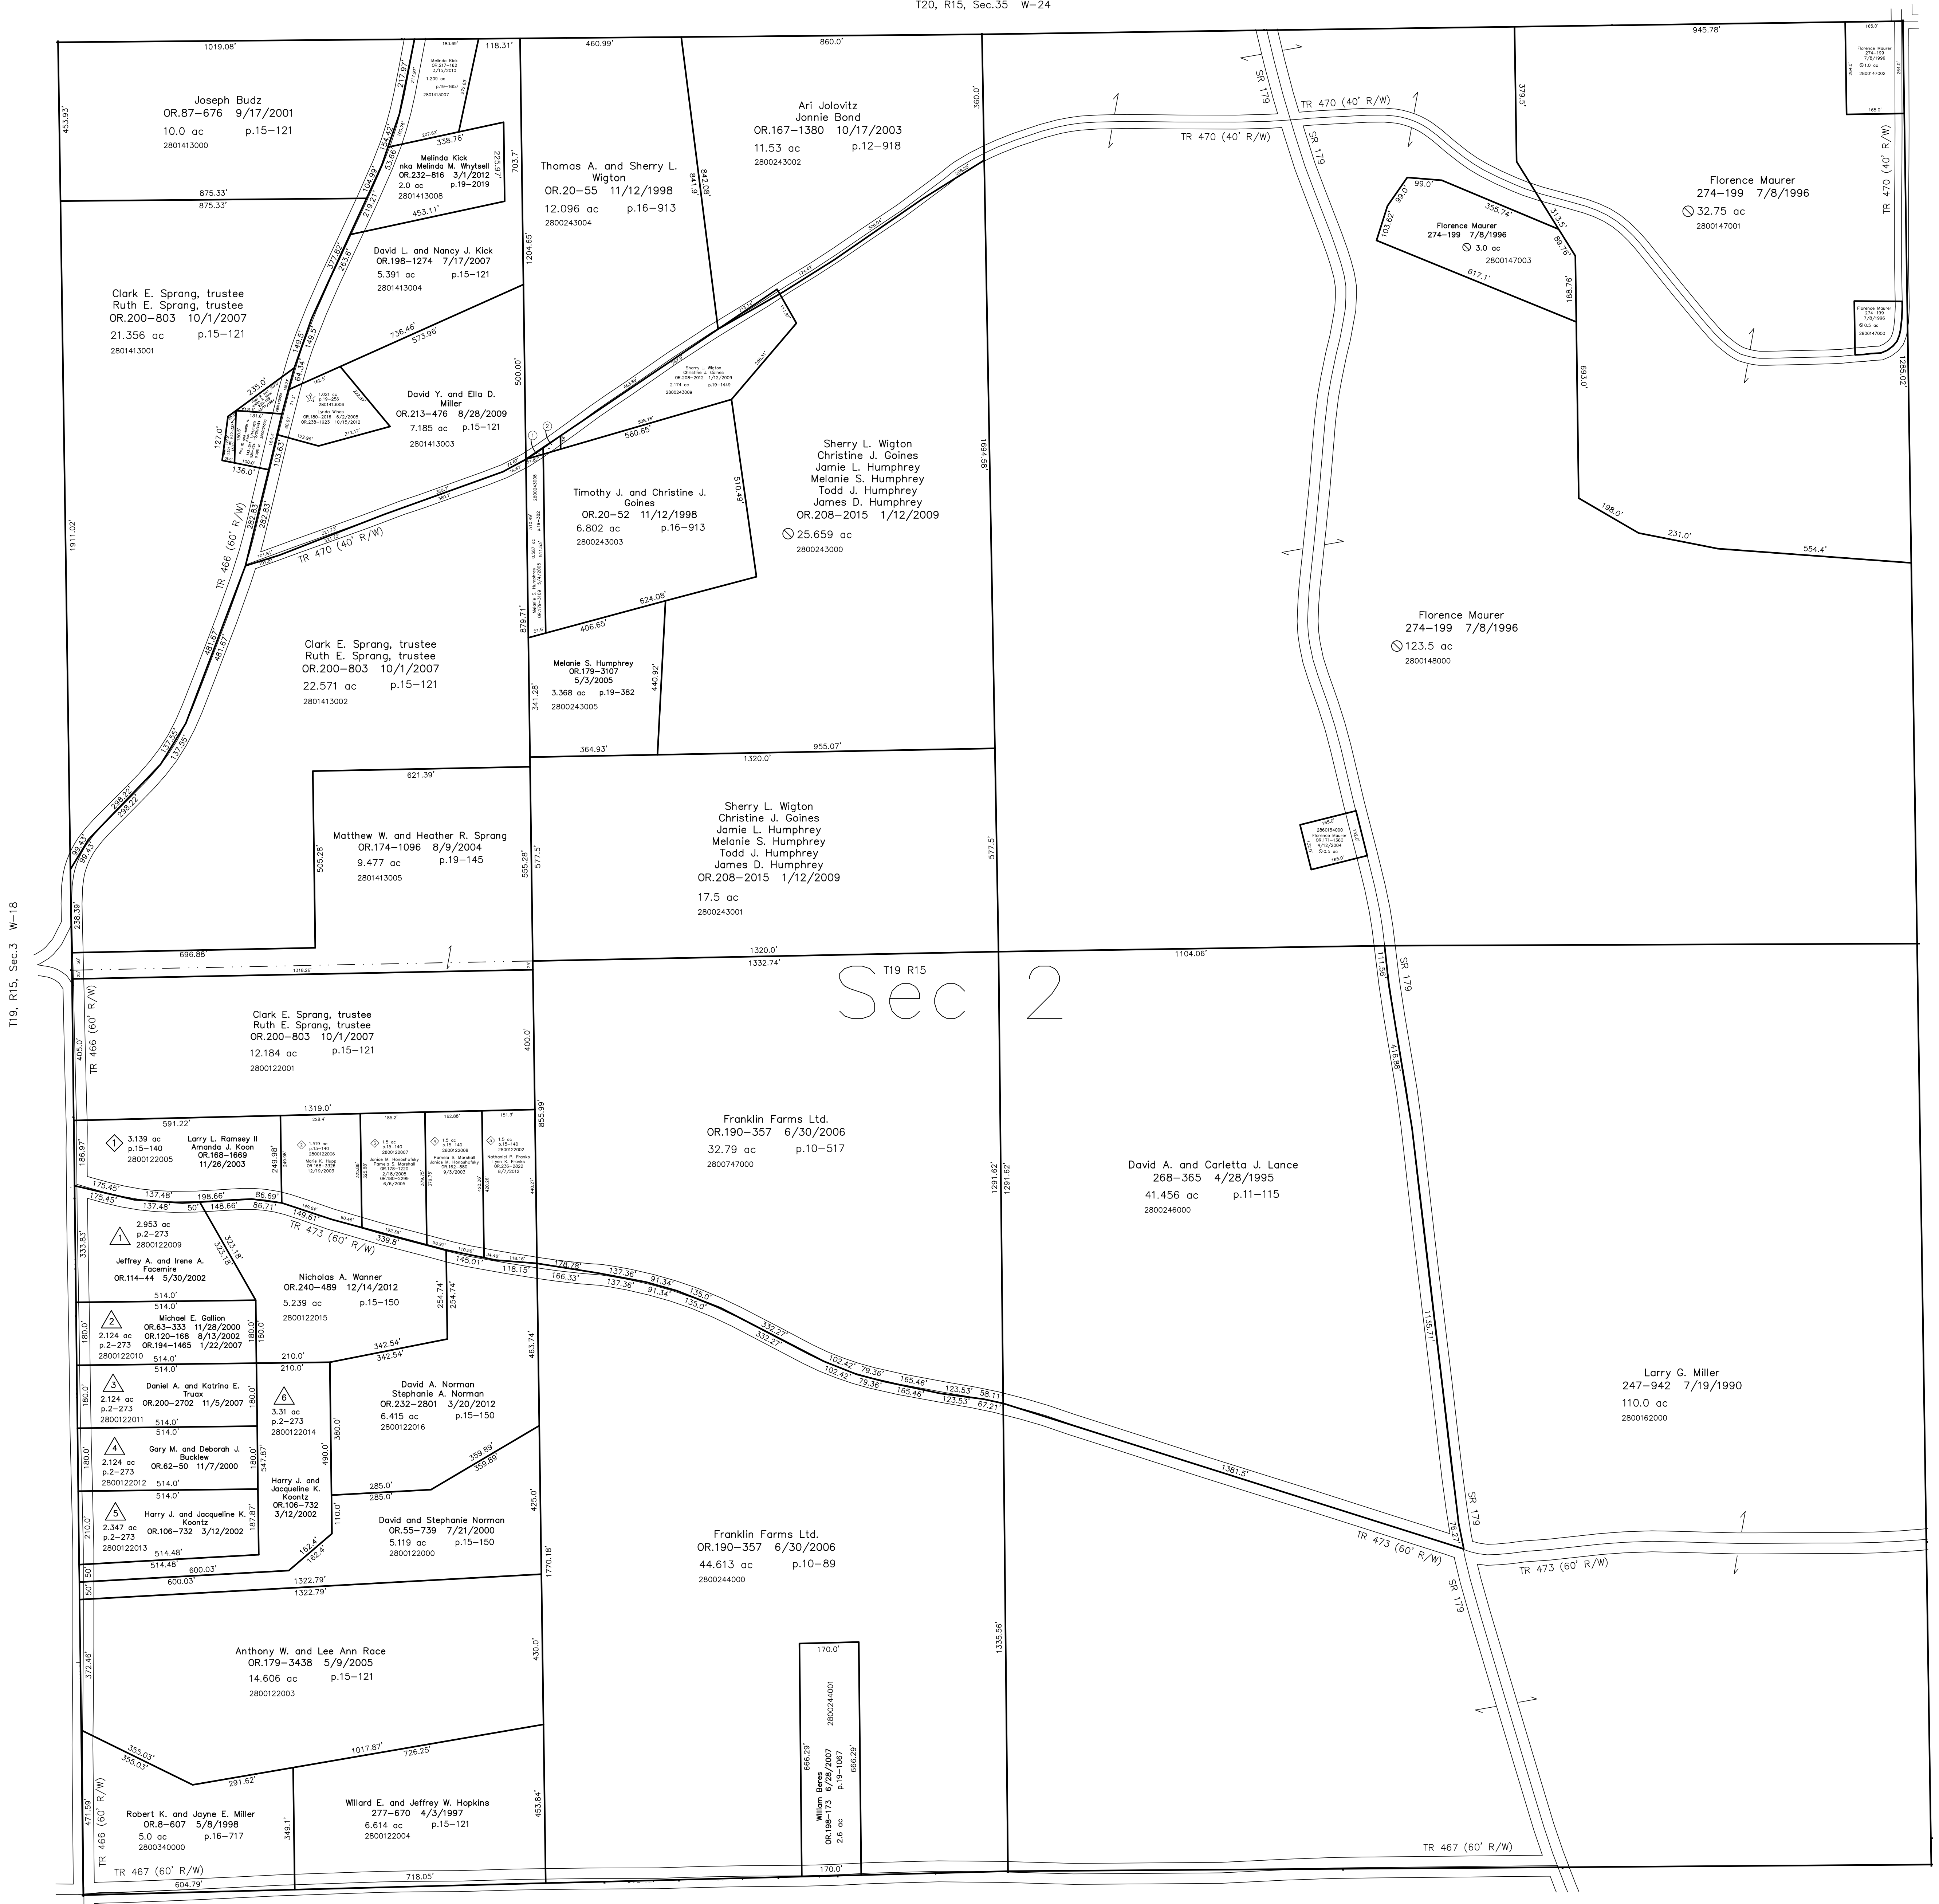

- 2800243007 ① Melanie S. Humphrey
  OR.179-313 5/4/2005
  0.031 ac p.19-382
- 2800243006 ② Timothy J. and Christine J. Goines
  OR.179-311 5/4/2005
  0.033 ac p.19-382

T19, R15, Sec.3 W-18

T19, R15, Sec.1 W-28

Sec 2

Last Revision: 12/14/2012

**T-19, R-15, Sec. 2
Washington Twp.
Holmes County, Ohio**

W-23

○ new survey required
for next transfer