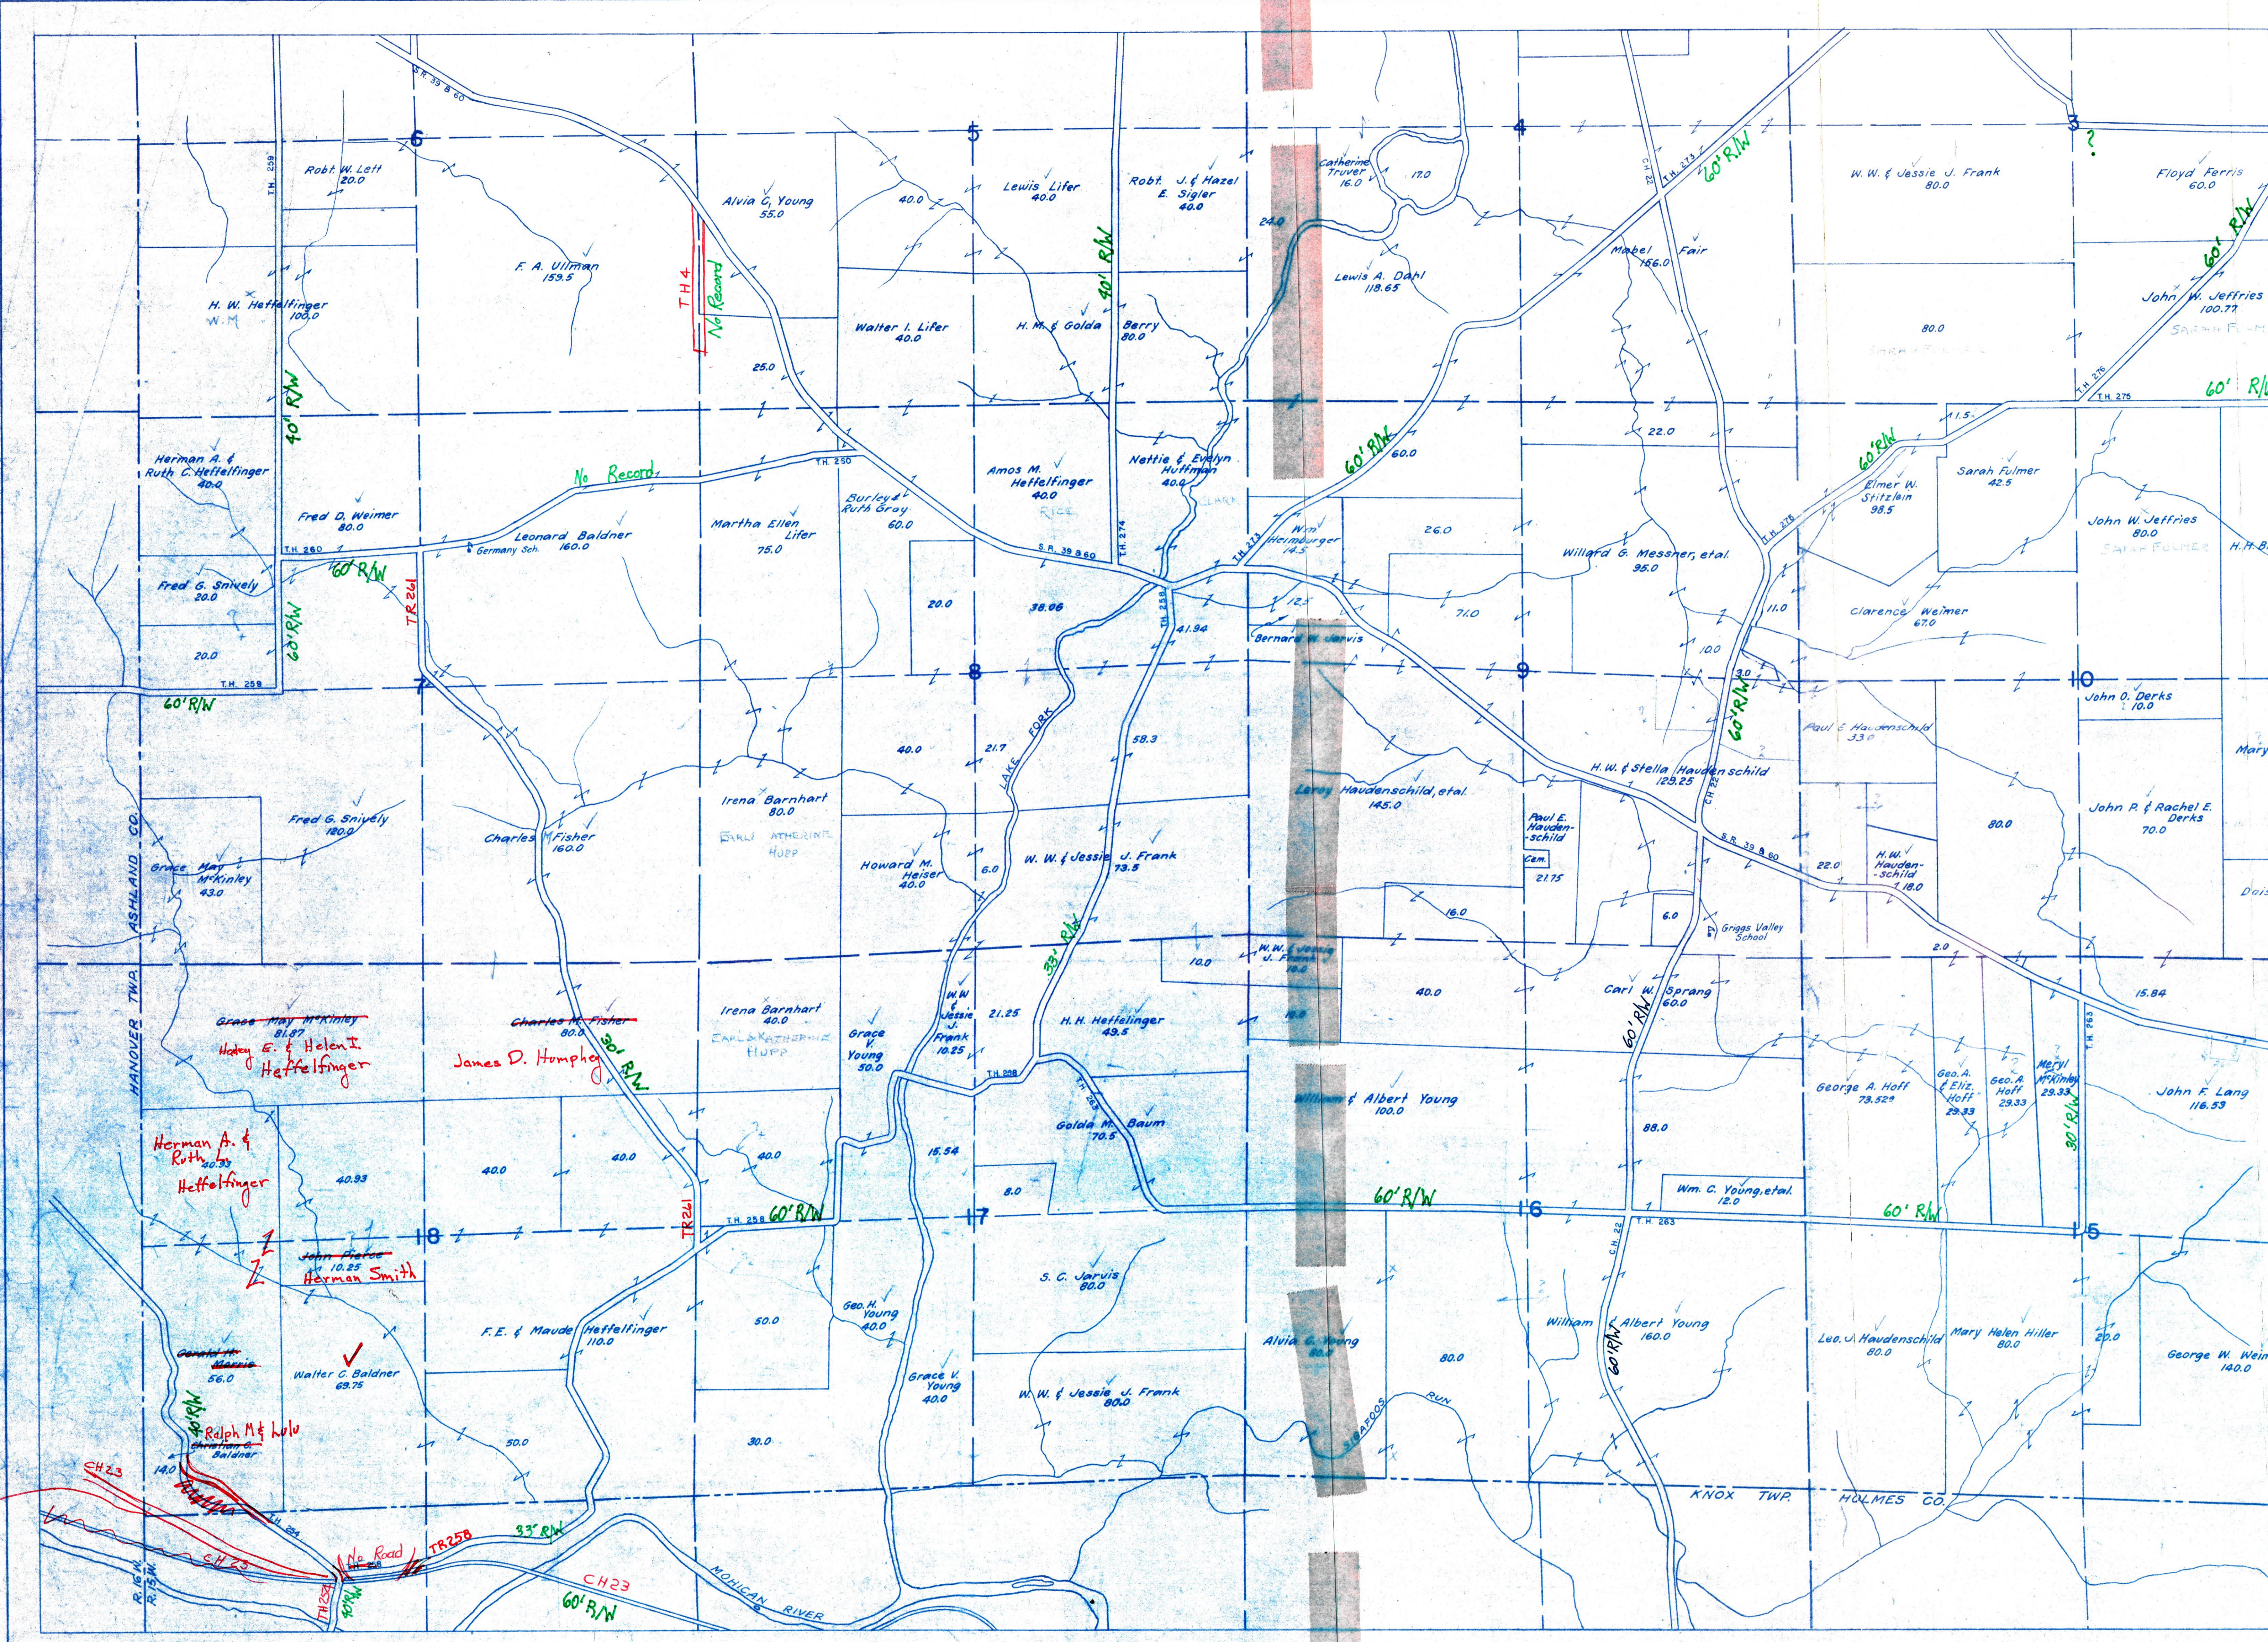

HOLMES COUNTY WASHINGTON TOWNSHIP SOUTH PART

SCALE: 1" = 660'

Base map dated circa 1947
Date unknown for items marked in RED

*Bernard G. & Mary Corraoke
2.23 A.C.*