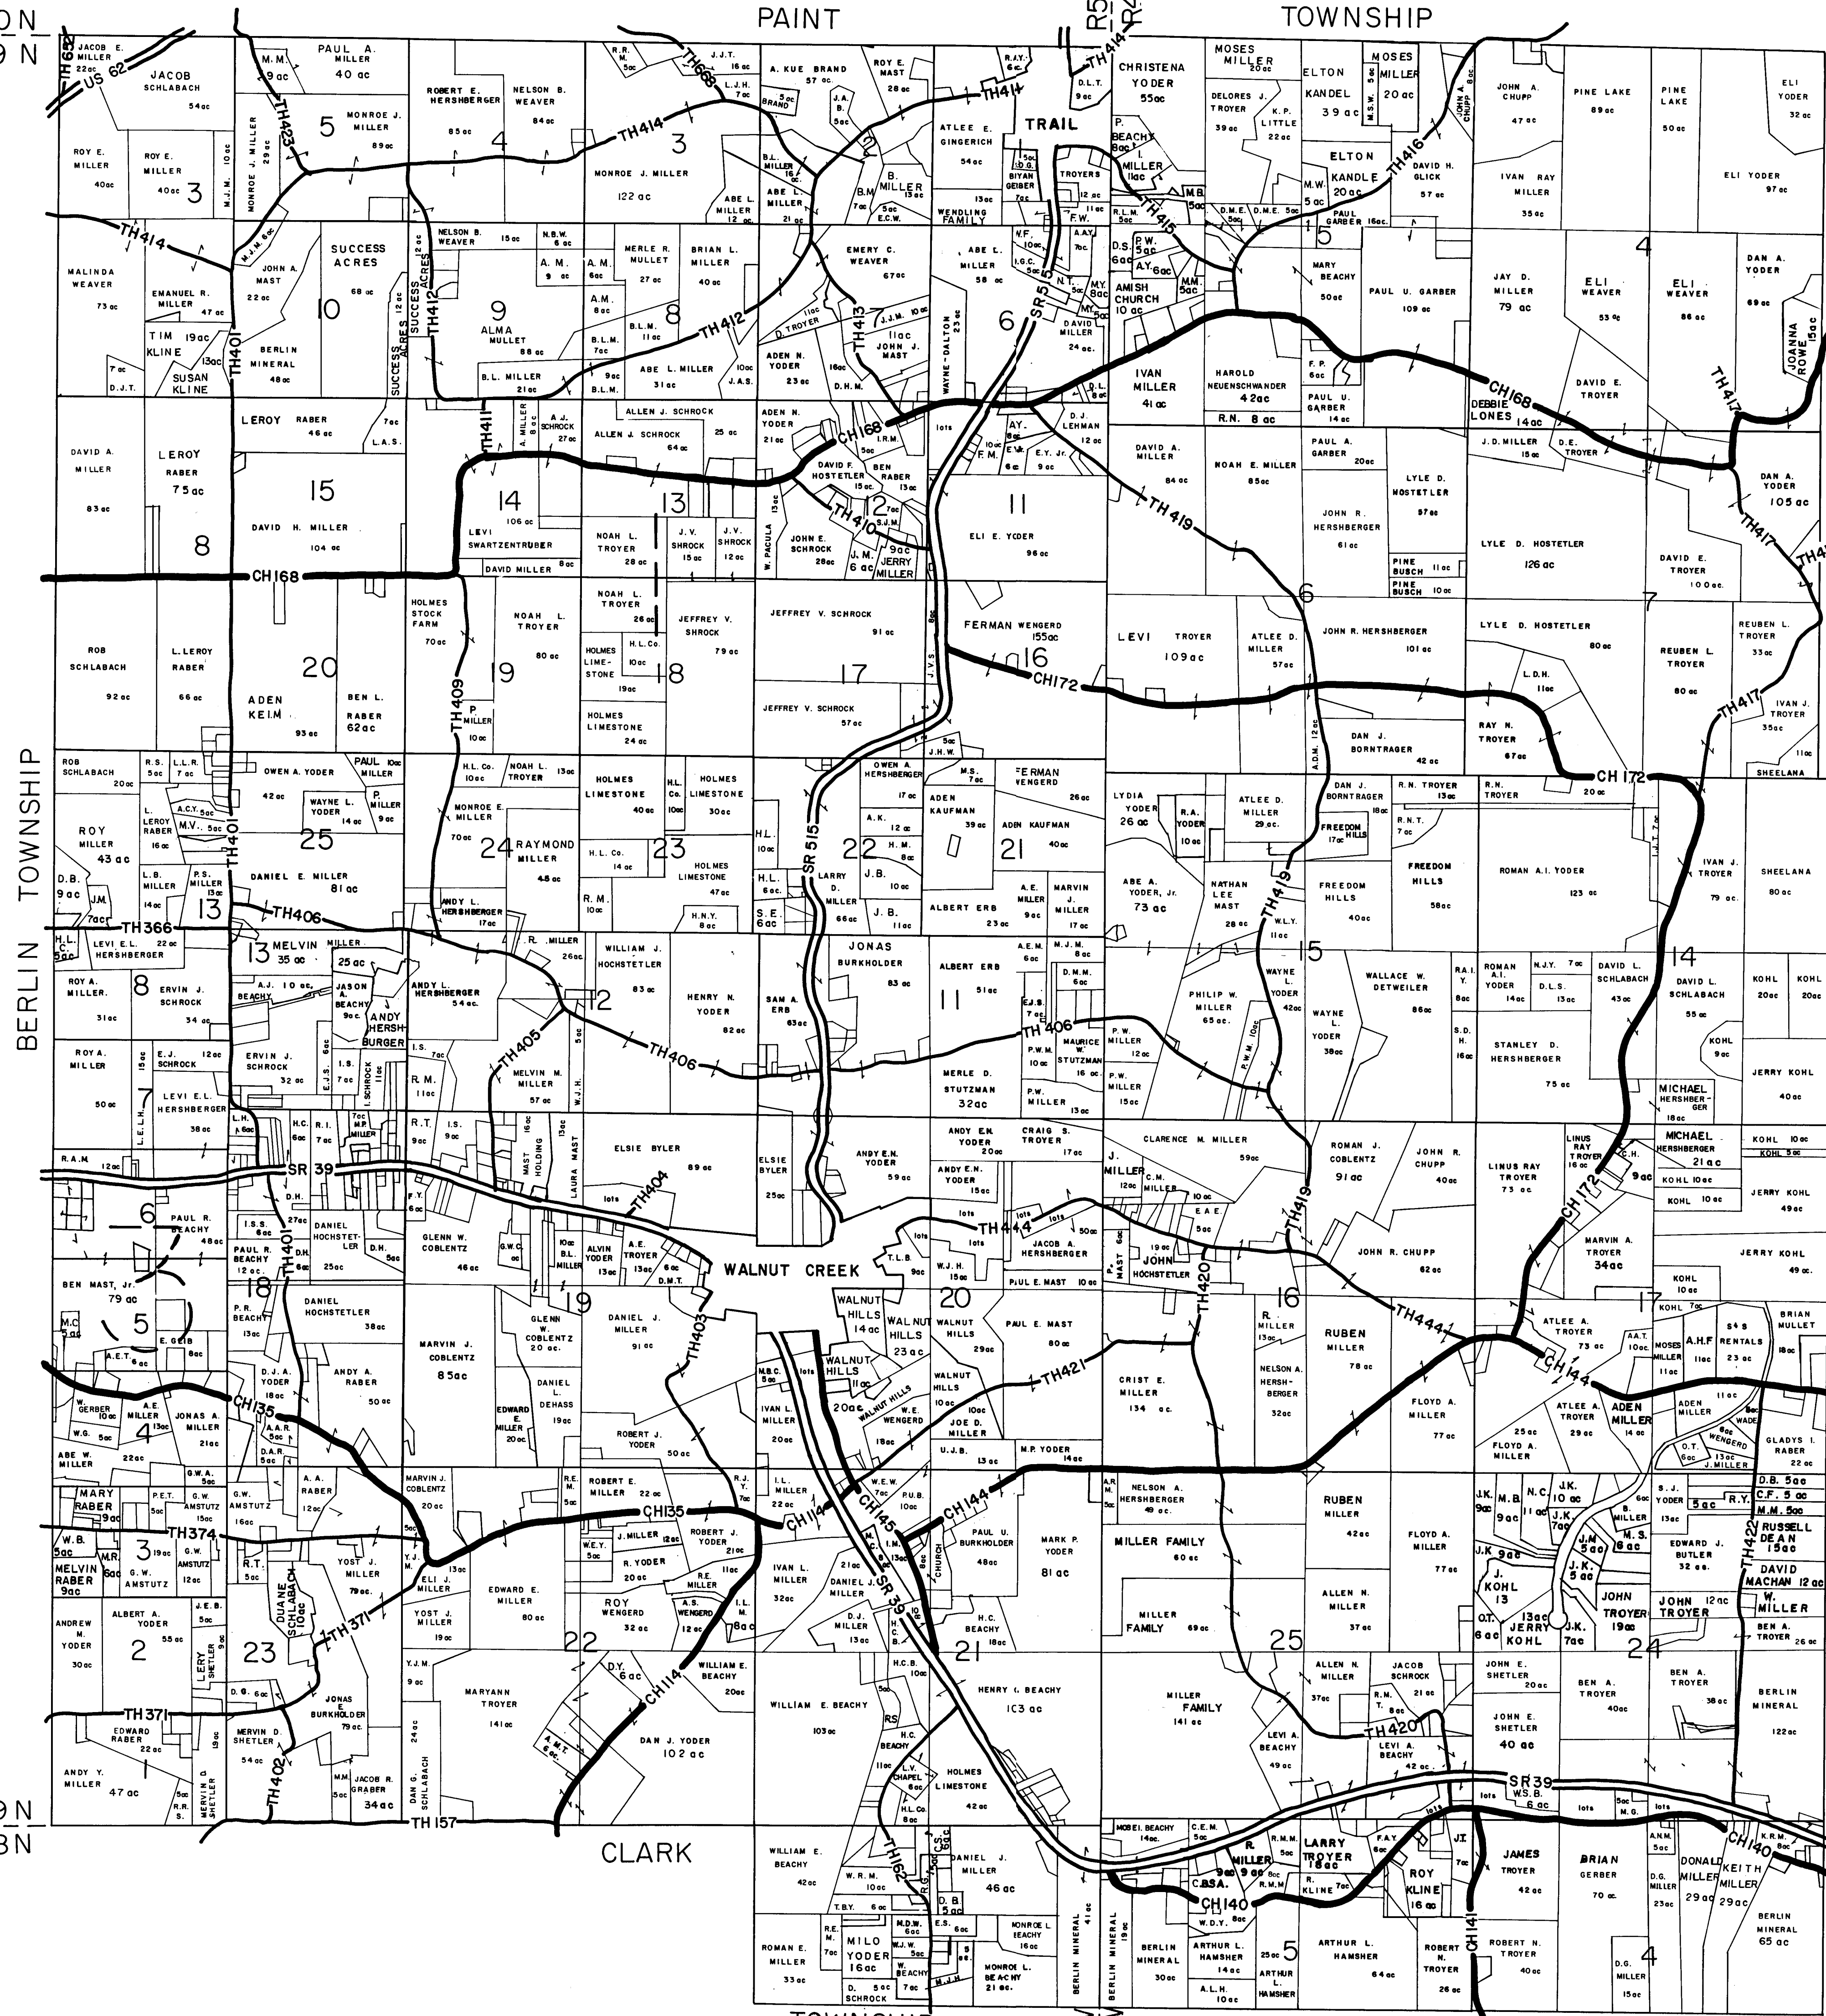

T 9 N
T 9 N

PAINT

TOWNSHIP

T 9 N
T 9 N

BERLIN TOWNSHIP

TUSCARAWAS COUNTY

T 9 N
T 8 N

CLARK

TOWNSHIP

T 9 N
T 8 N

WALNUT CREEK TOWNSHIP HOLMES COUNTY, OHIO

JULY 1990

UPDATED

12/8/95
11/12/00

LET IT BE KNOWN, THIS MAP HAS BEEN PREPARED AS A REFERENCE GUIDE TO PROPERTY OWNERSHIP. WE BELIEVE THIS INFORMATION TO BE CORRECT AND CURRENT. HOWEVER, IT IS NOT INTENDED FOR ANY LEGAL USE, WHETHER IT BE IN SALES, TRANSFERS, TRAFFIC, LEASES OF ANY TYPE, ETC., AND DO NOT ACCEPT RESPONSIBILITY FOR ERRORS.