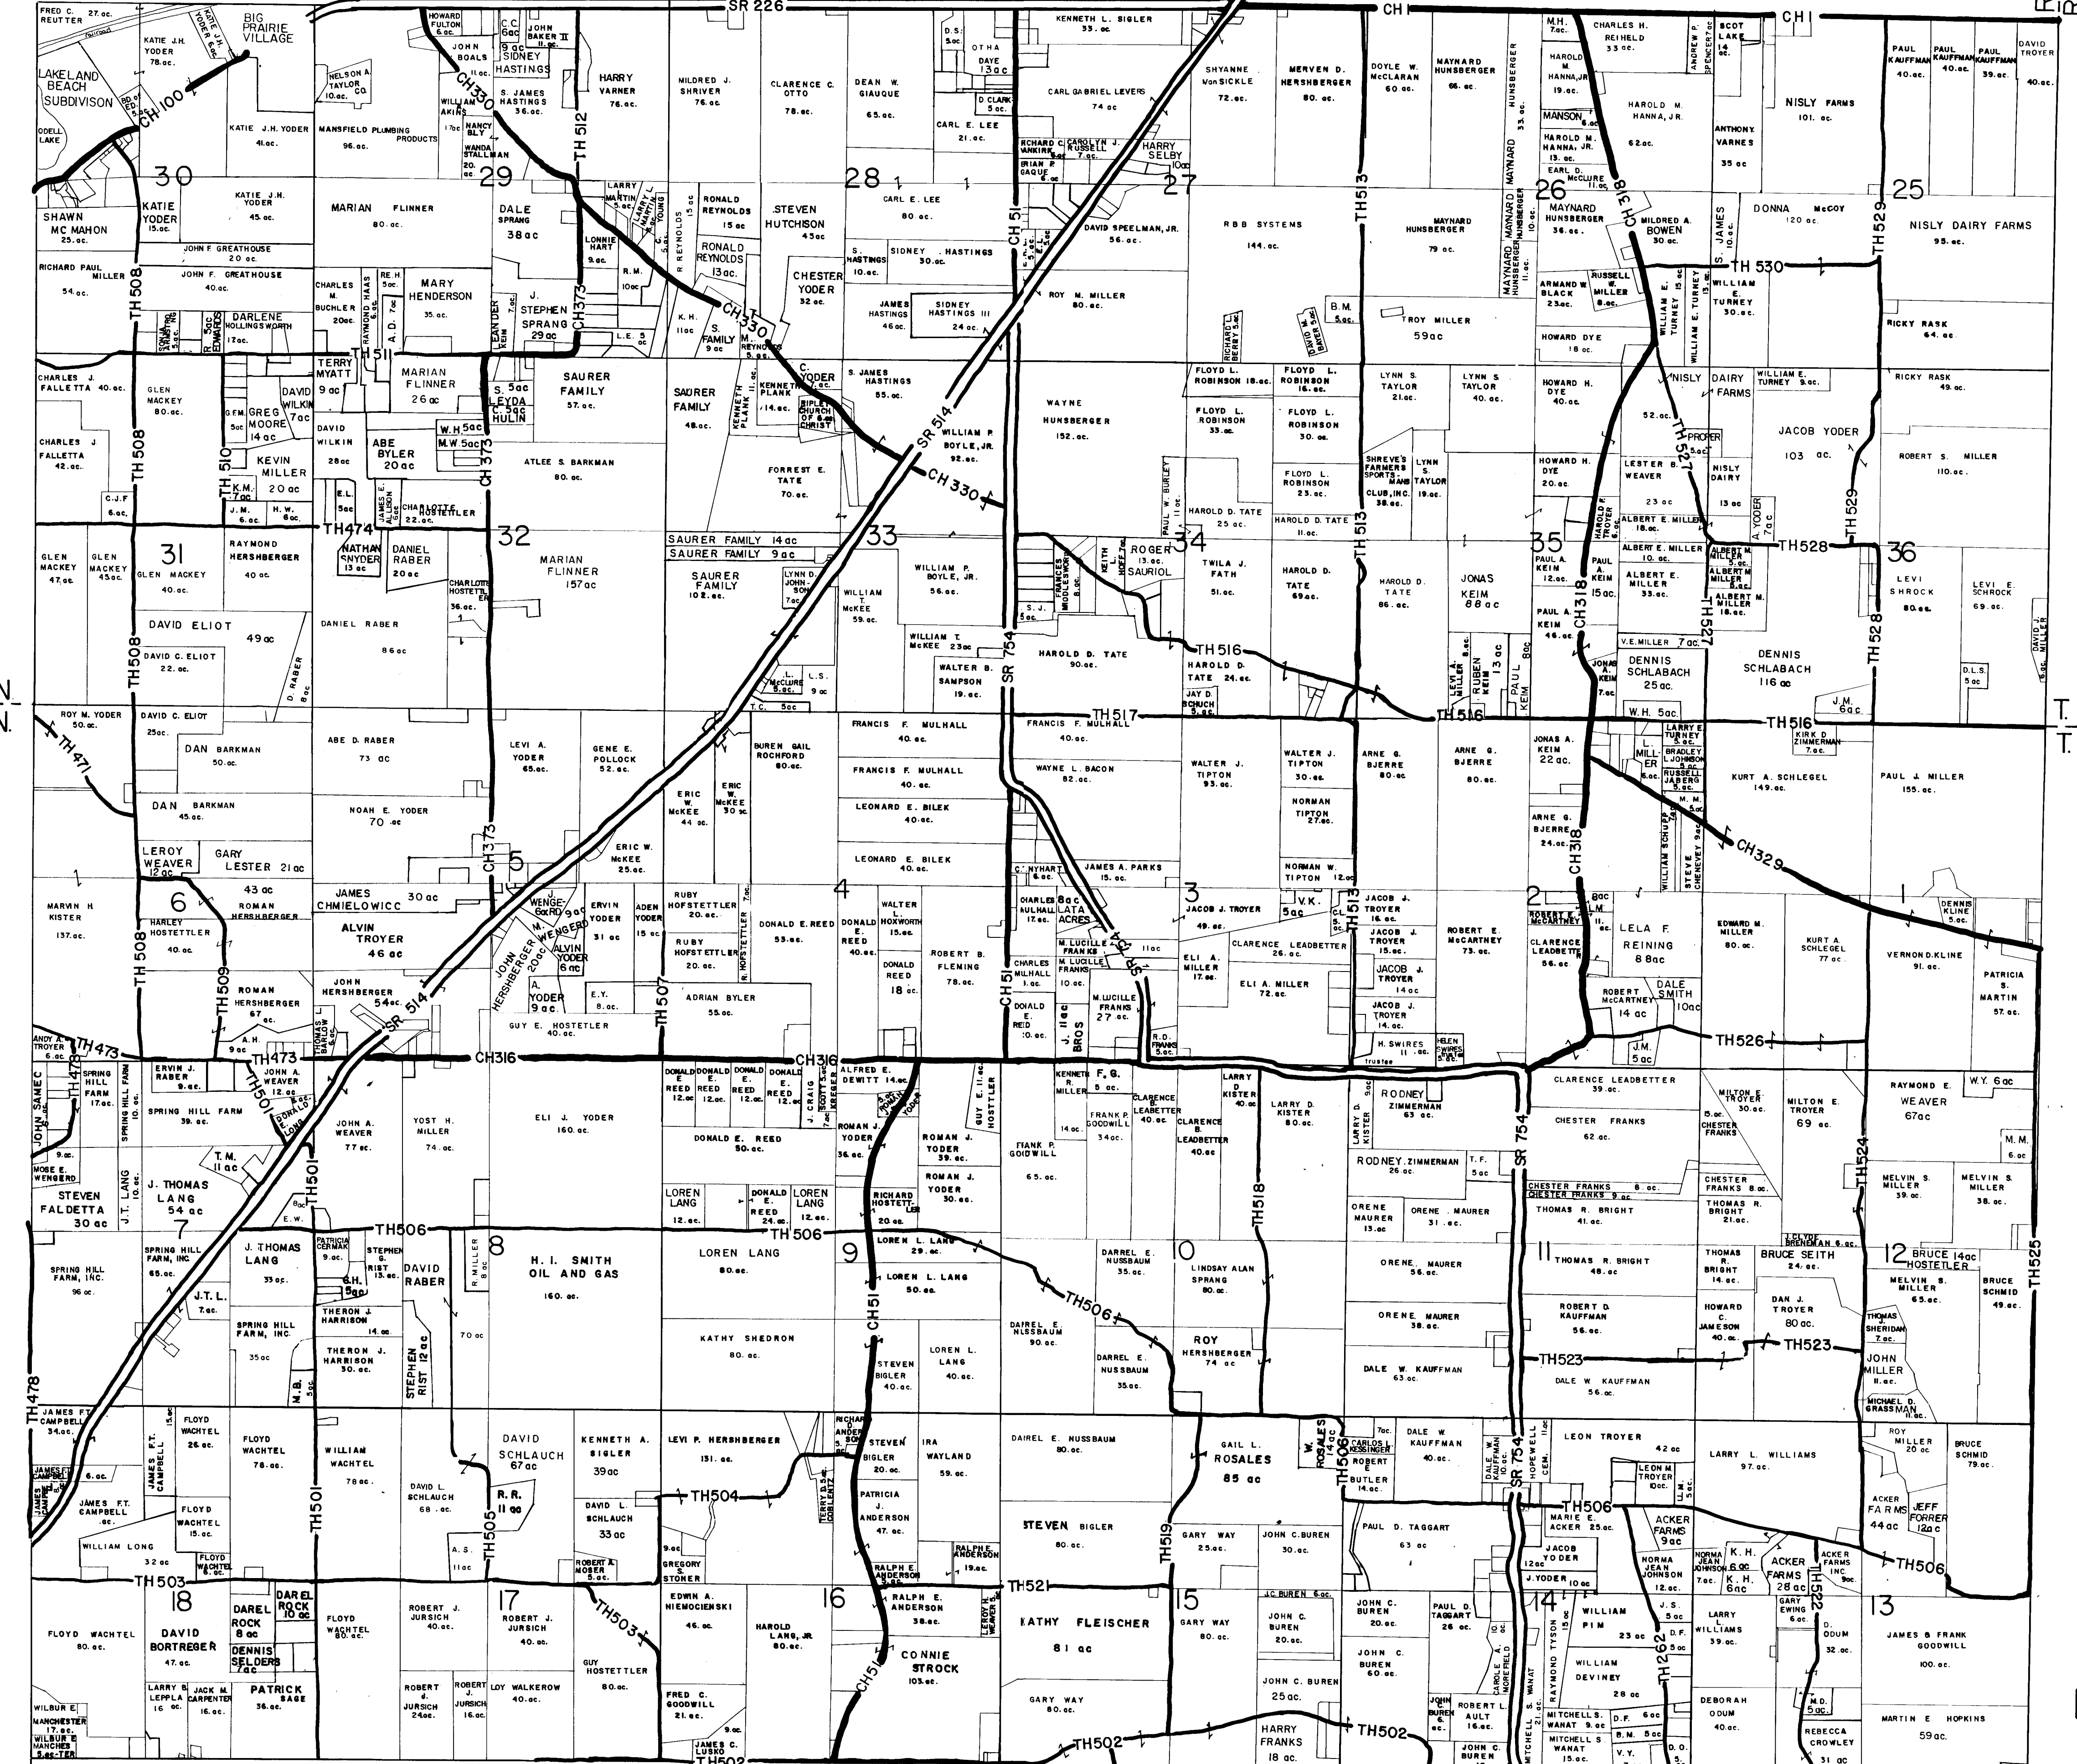

WAYNE COUNTY

R.15 W.
R.14 W.

R.14 W.
R.15 W.

WASHINGTON TOWNSHIP

PRAIRIE TOWNSHIP

T.18 N.
T.17 N.

T.18 N.
T.17 N.

R.15 W.
R.14 W.

R.14 W.
R.15 W.

KNOX TOWNSHIP

MONROE TOWNSHIP

RIPLEY TOWNSHIP
HOLMES COUNTY, OHIO

APRIL 1988

UPDATED
11/96
11/2000