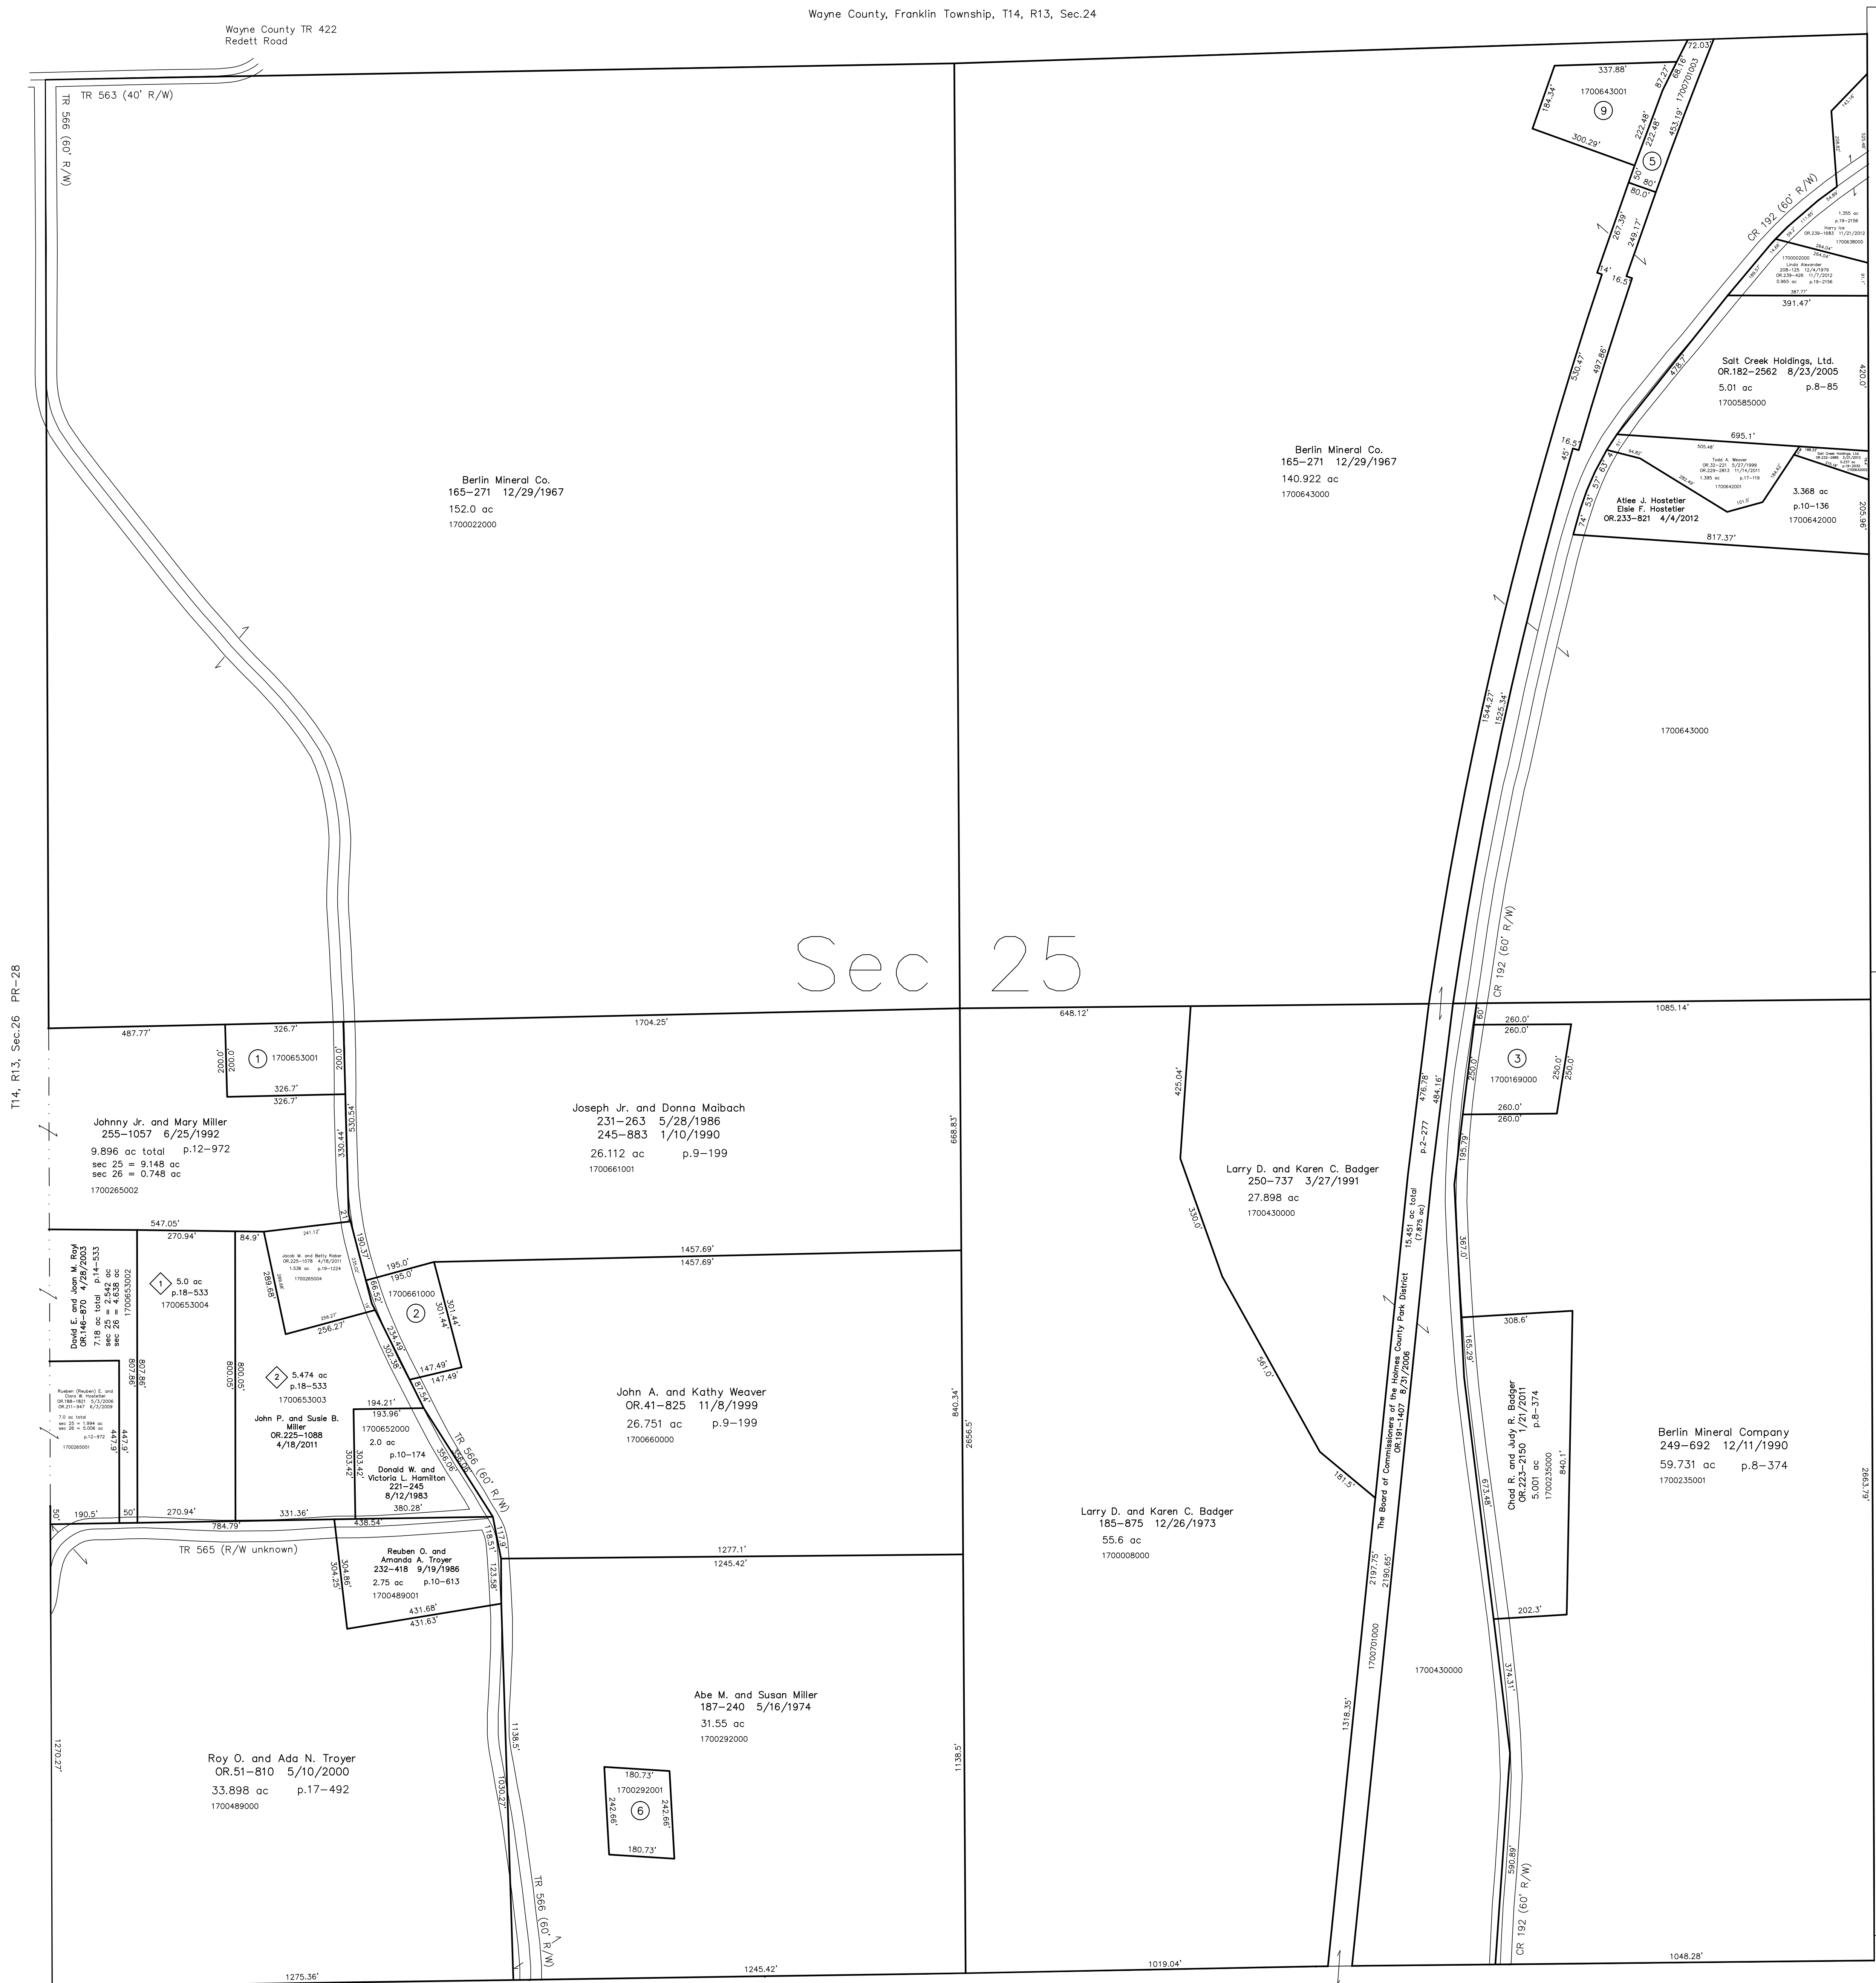

- 1700653001 ① Johnny Jr. and Mary J. Miller
  06/198-566 7/3/2007
  1.5 ac p.12-599
- 1700661000 ② Joseph Jr. and Donna Malbach
  245-881 1/10/1990
  1.211 ac p.9-199
- 1700169000 ③ Daniel S. and Ruth B. Hershberger
  178-461 11/8/1971
  257-1012 11/24/1992
  1.47 ac p.5-102
- 1700701003 ④ The Village of Fredericksburg, Ohio
  273-810 5/31/1996
  273-817 5/31/1996
  0.778 ac p.2-255
- 1700292001 ⑤ Marion A. Miller
  OR.209-1131 2/27/2009
  1.0 ac p.16-775
- 1700643001 ⑥ The Village of Fredericksburg, Ohio
  273-823 5/31/1996
  1.706 ac p.2-255

Sec 25

T14, R13, Sec.26 PR-28

Salt Creek Township T15, R12, Sec.30 SC-14

◆ Saw Mill Subdivision
Plat 18-533 Platted 2/25/2003

T14, R13, Sec.36 PR-32

Last Revision: 11/21/2012

T-14, R-13, Sec.25
Prairie Twp.
Holmes County, Ohio

○ new survey required
○ for next transfer

PR-33